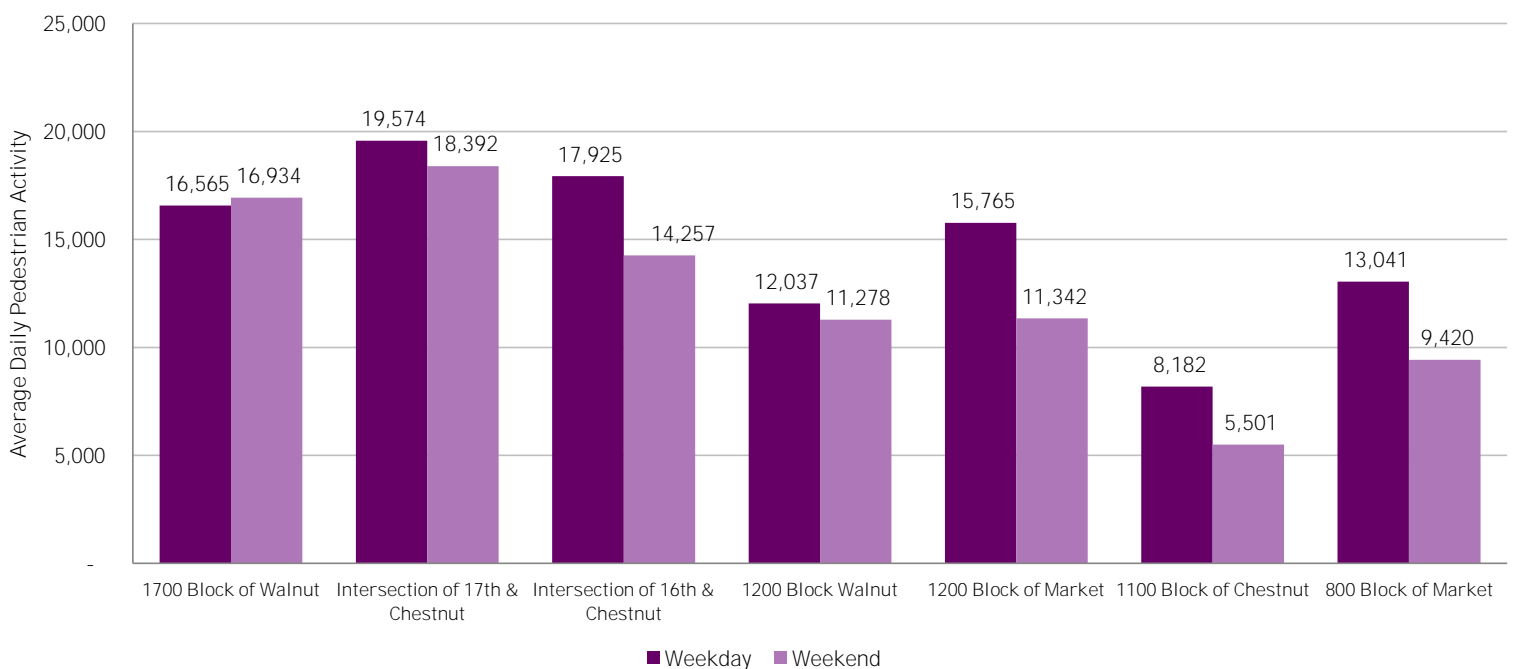

CENTER CITY REPORTS:  
PEDESTRIAN COUNTS

January 2015

www.PhiladelphiaRetail.com

Average Daily Pedestrian Volume\* by Location (Monday - Sunday)

Average Daily Pedestrian Volume\* by Weekday/Weekend

\*Pedestrian Volume refers to pedestrians traveling in both directions on either side of the street at the indicated locations

## Average Hourly Pedestrian Volume\* on Weekdays (Monday - Friday)