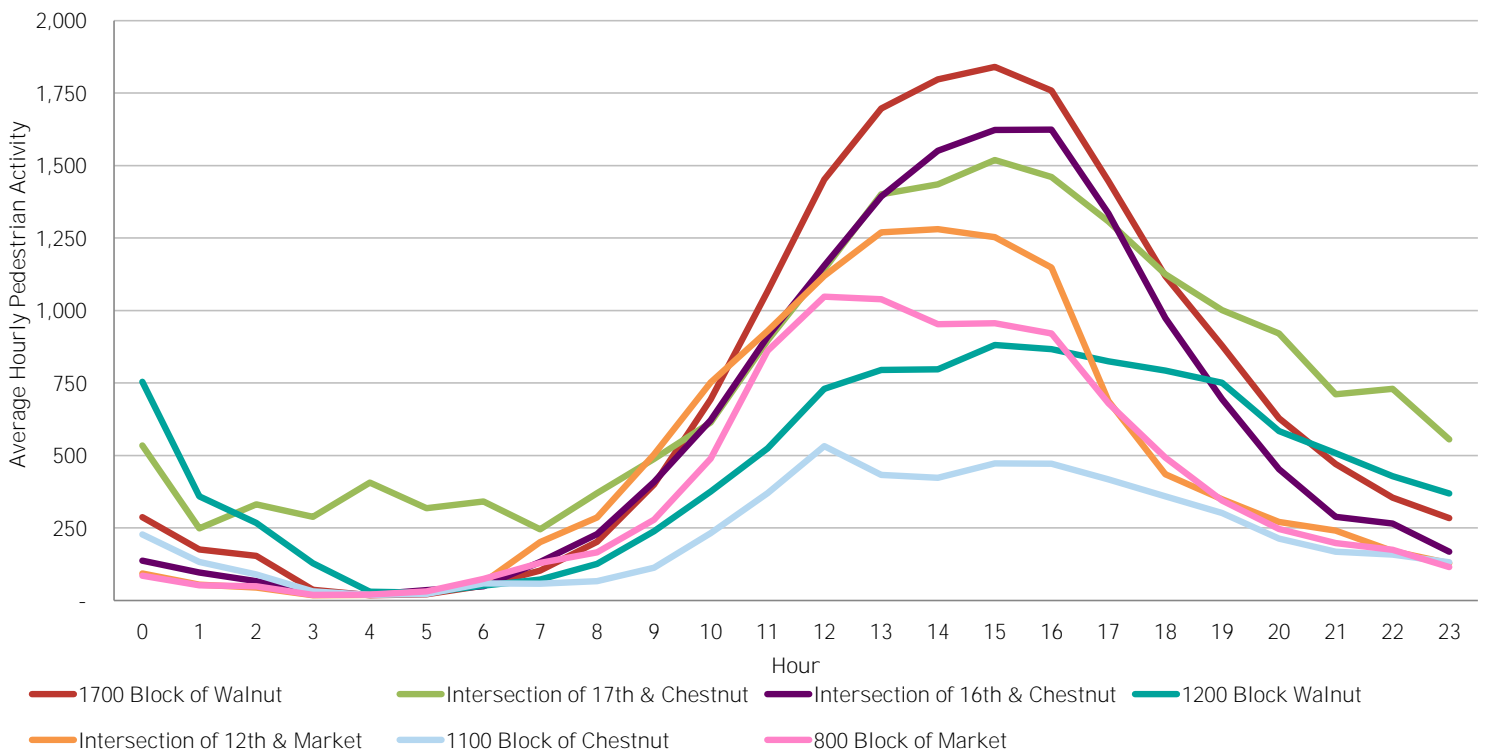

CENTER CITY REPORTS:  
PEDESTRIAN COUNTS

January 2015

www.PhiladelphiaRetail.com

Average Daily Pedestrian Volume\* by Location (Monday - Sunday)

Average Daily Pedestrian Volume\* by Weekday/Weekend

\*Pedestrian Volume refers to pedestrians traveling in both directions on either side of the street at the indicated locations

## Average Hourly Pedestrian Volume\* on Weekdays (Monday - Friday)

## Average Hourly Pedestrian Volume\* on Weekends (Saturday - Sunday)

\*Pedestrian Volume refers to pedestrians traveling in both directions on either side of the street at the indicated locations

For more information on pedestrian counts contact Casandra Dominguez at [cdominguez@centercityphila.org](mailto:cdominguez@centercityphila.org) or 215.440.5533