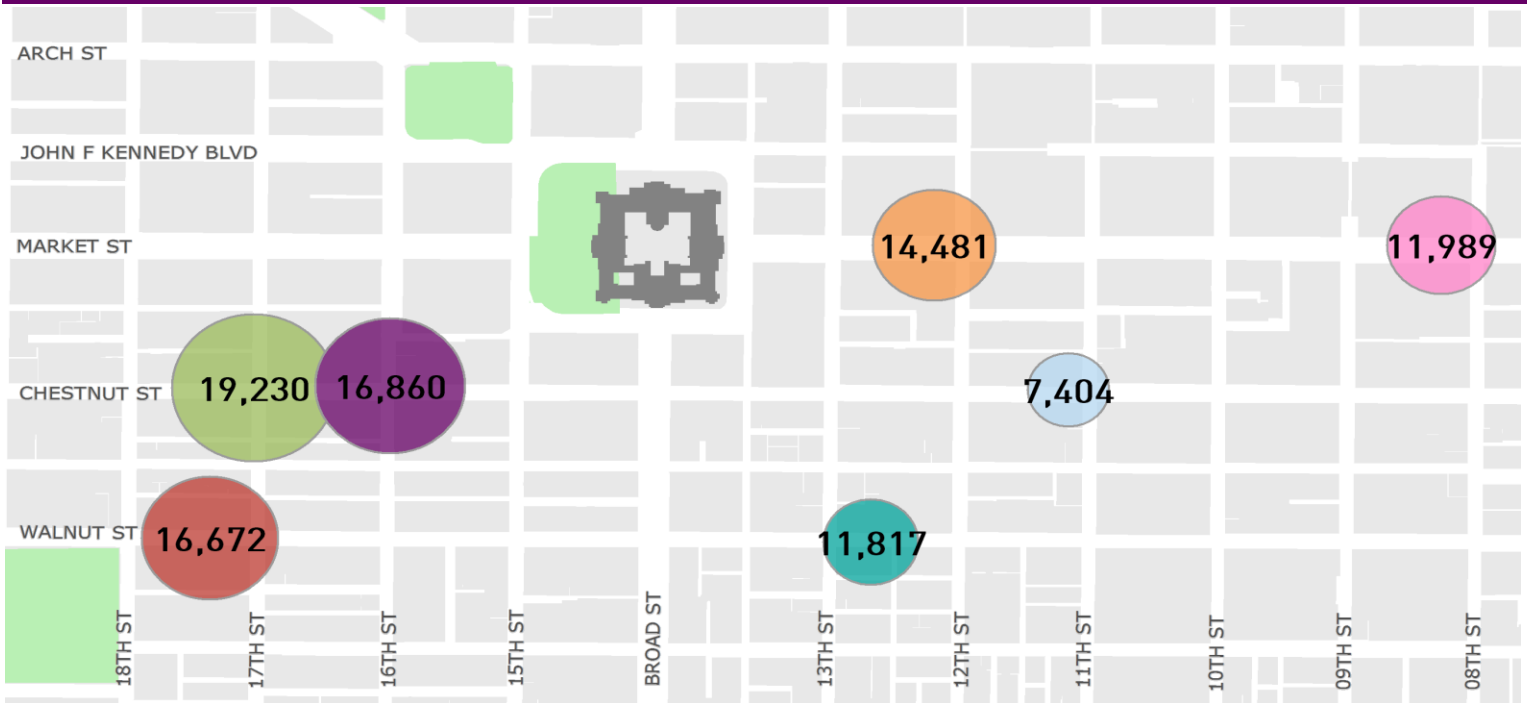

CENTER CITY REPORTS:  
PEDESTRIAN COUNTS

January 2015

www.PhiladelphiaRetail.com

Average Daily Pedestrian Volume\* by Location (Monday - Sunday)

Average Daily Pedestrian Volume\* by Weekday/Weekend

\*Pedestrian Volume refers to pedestrians traveling in both directions on either side of the street at the indicated locations

## Average Hourly Pedestrian Volume\* on Weekdays (Monday - Friday)

## Average Hourly Pedestrian Volume\* on Weekends (Saturday - Sunday)

\*Pedestrian Volume refers to pedestrians traveling in both directions on either side of the street at the indicated locations

For more information on pedestrian counts contact Casandra Dominguez at [cdominguez@centercityphila.org](mailto:cdominguez@centercityphila.org) or 215.440.5533