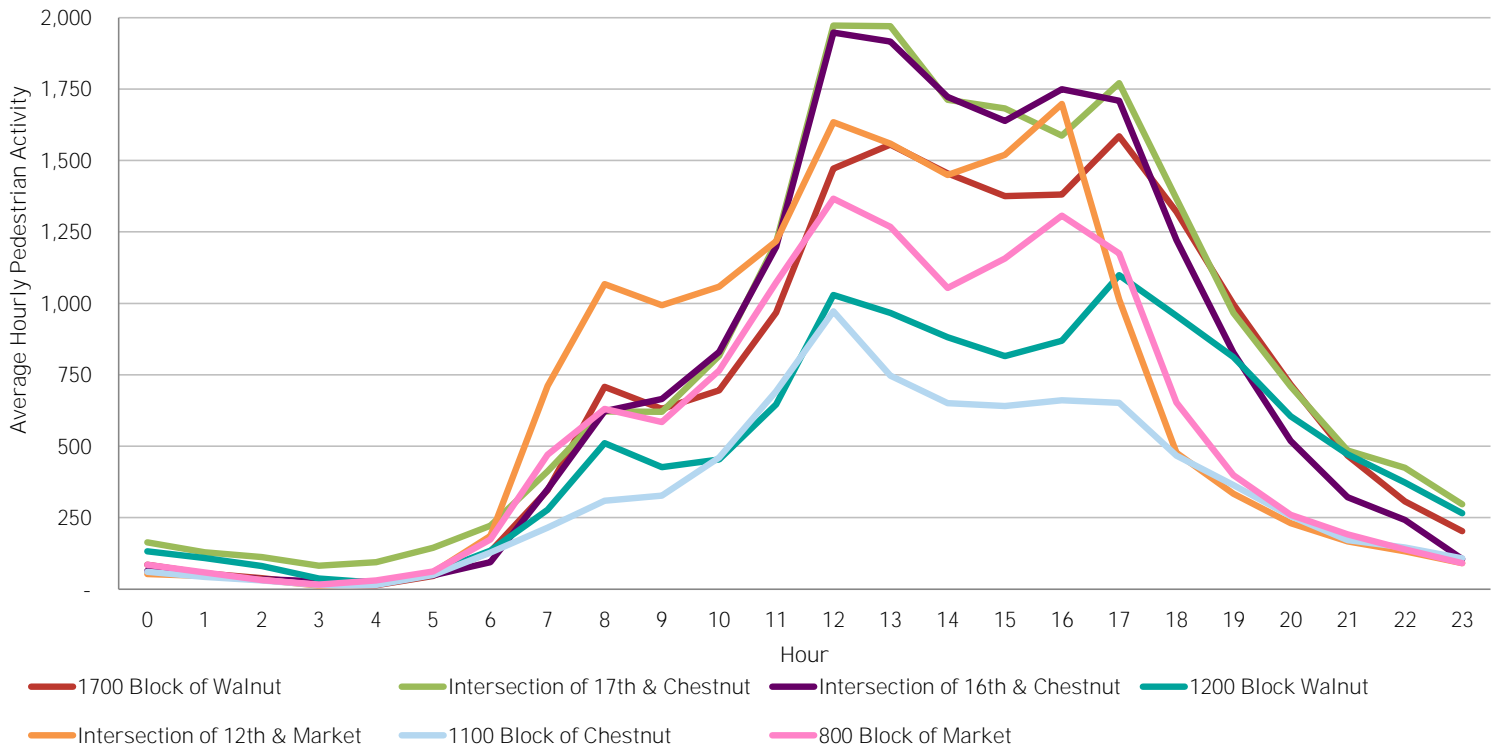

CENTER CITY REPORTS:  
PEDESTRIAN COUNTS

January 2015

www.PhiladelphiaRetail.com

Average Daily Pedestrian Volume\* by Location (Monday - Sunday)

Average Daily Pedestrian Volume\* by Weekday/Weekend

\*Pedestrian Volume refers to pedestrians traveling in both directions on either side of the street at the indicated locations

## Average Hourly Pedestrian Volume\* on Weekdays (Monday - Friday)

## Average Hourly Pedestrian Volume\* on Weekends (Saturday - Sunday)

\*Pedestrian Volume refers to pedestrians traveling in both directions on either side of the street at the indicated locations

For more information on pedestrian counts contact Casandra Dominguez at [cdominguez@centercityphila.org](mailto:cdominguez@centercityphila.org) or 215.440.5533