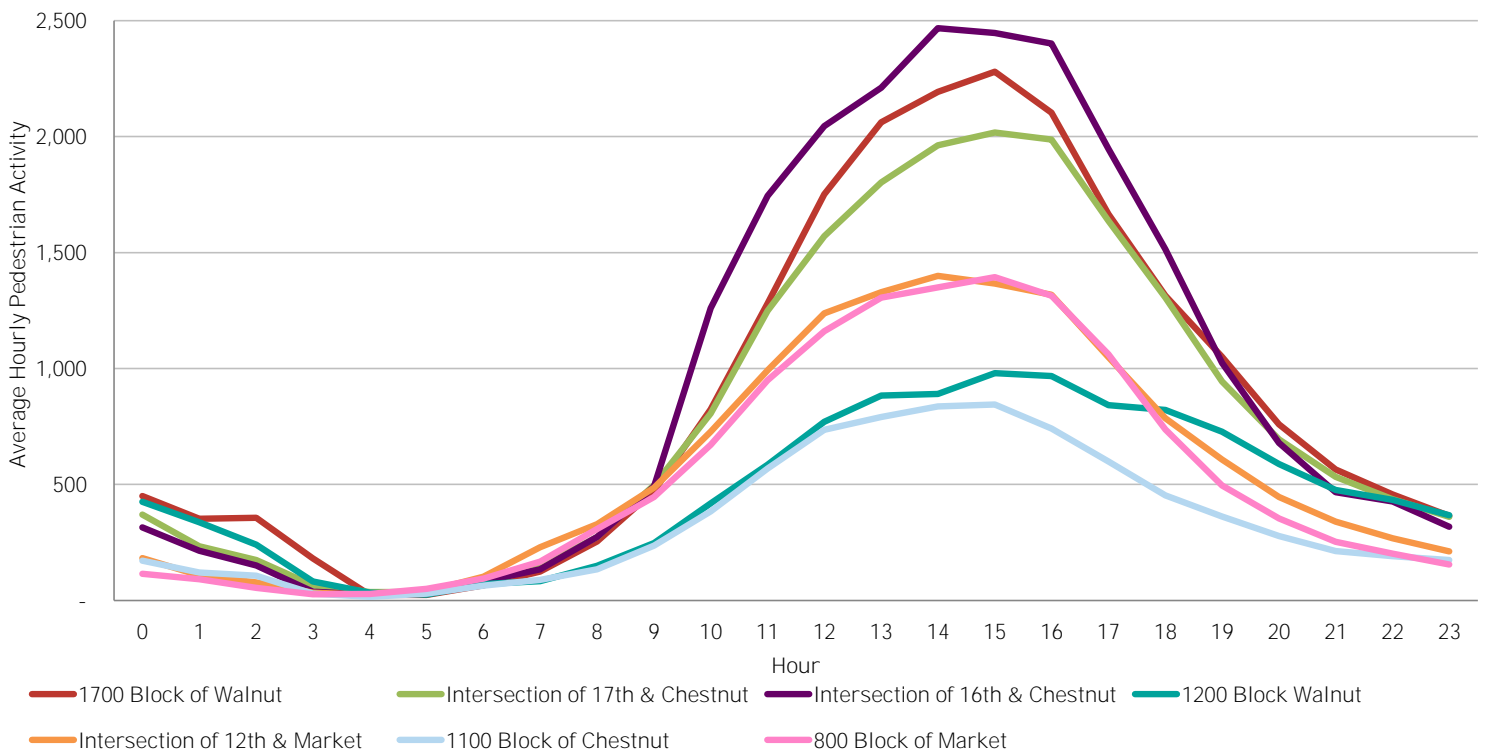

Average Hourly Pedestrian Volume* on Weekends (Saturday - Sunday)

*Pedestrian Volume refers to pedestrians traveling in both directions on either side of the street at the indicated locations

For more information on pedestrian counts contact Casandra Dominguez at cdominguez@centercityphila.org or 215.440.5533