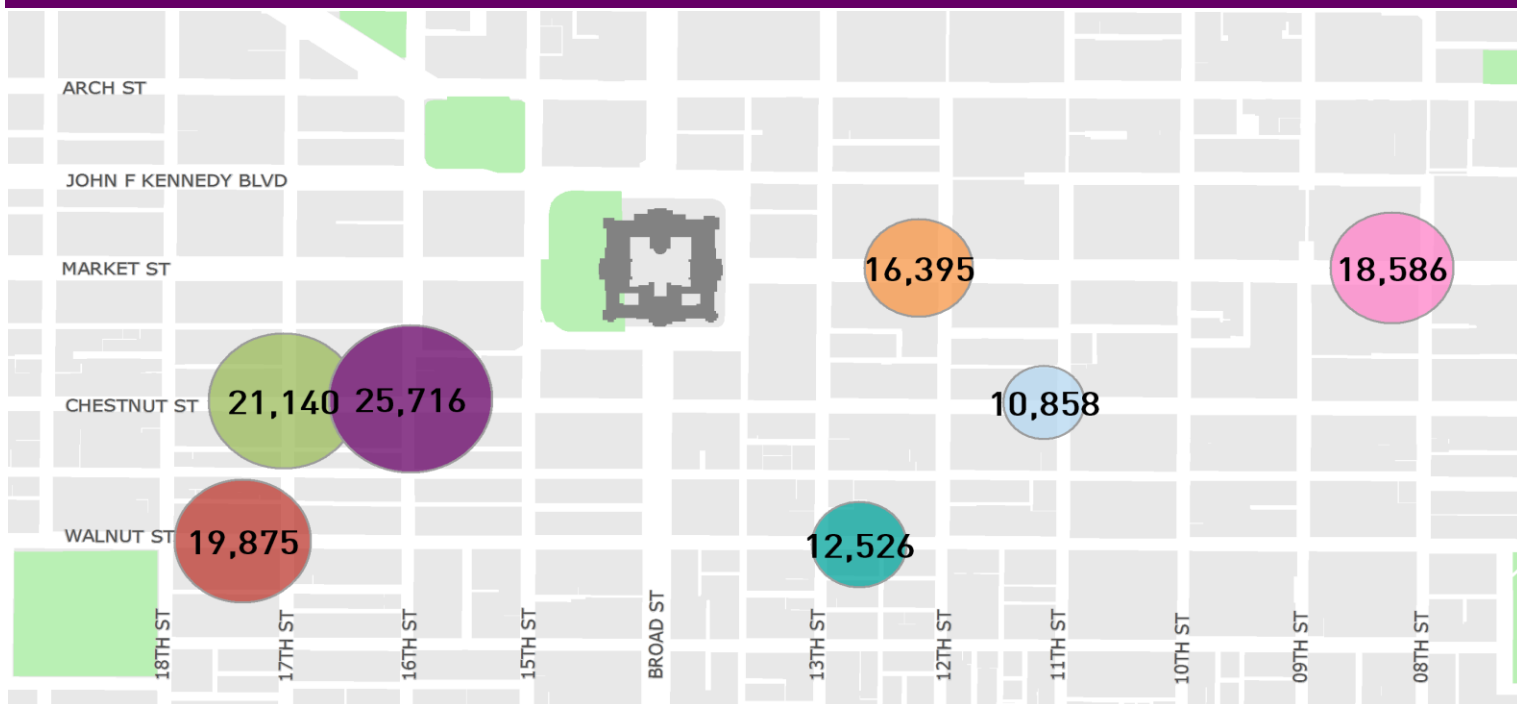

# CENTER CITY REPORTS: PEDESTRIAN COUNTS

January 2016

www.PhiladelphiaRetail.com

### Average Daily Pedestrian Volume\* by Location (Monday - Sunday)

### Average Daily Pedestrian Volume\* by Weekday/Weekend

\*Pedestrian Volume refers to pedestrians traveling in both directions on either side of the street at the indicated locations

## Average Hourly Pedestrian Volume\* on Weekdays (Monday - Friday)