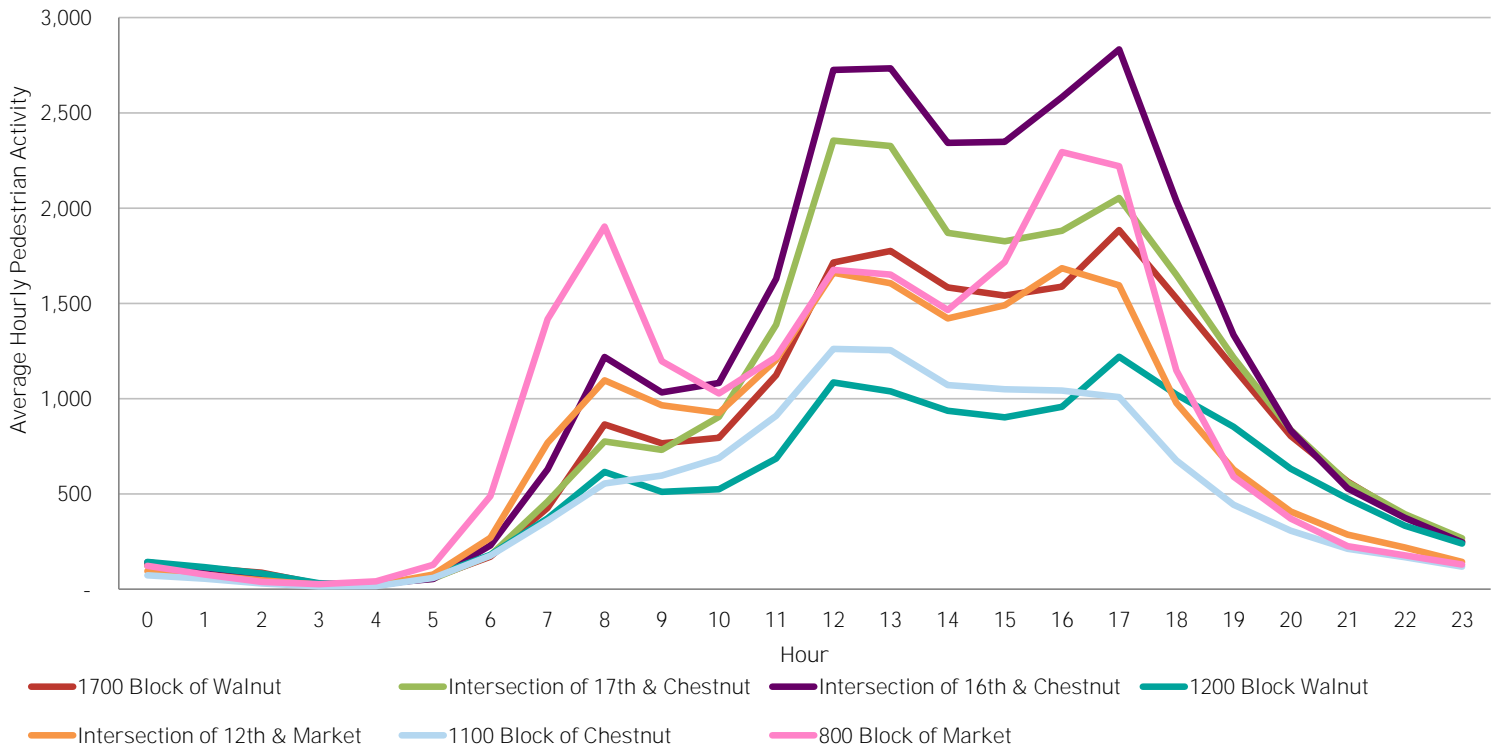

### Average Daily Pedestrian Volume\* by Location (Monday - Sunday)

### Average Daily Pedestrian Volume\* by Weekday/Weekend

\*Pedestrian Volume refers to pedestrians traveling in both directions on either side of the street at the indicated locations

## Average Hourly Pedestrian Volume\* on Weekdays (Monday - Friday)