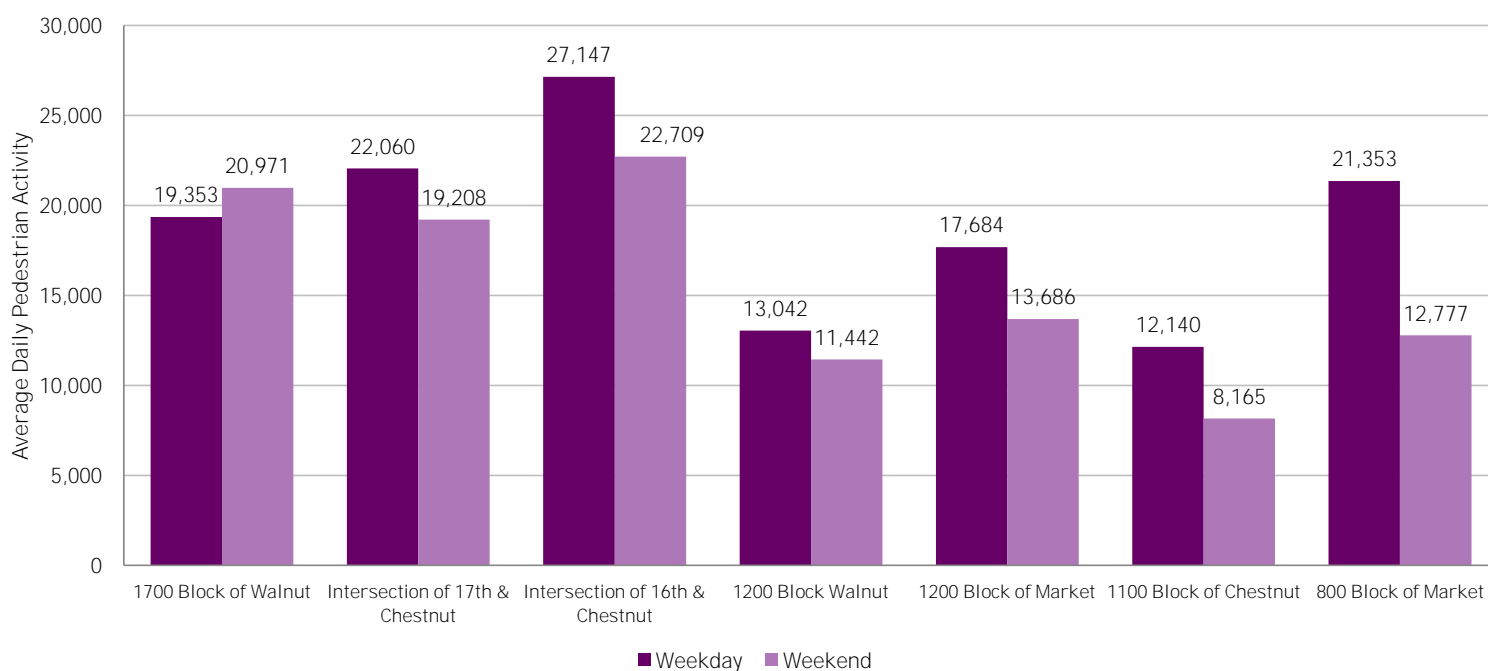

# CENTER CITY REPORTS: PEDESTRIAN COUNTS

January 2016

www.PhiladelphiaRetail.com

### Average Daily Pedestrian Volume\* by Location (Monday - Sunday)

### Average Daily Pedestrian Volume\* by Weekday/Weekend

\*Pedestrian Volume refers to pedestrians traveling in both directions on either side of the street at the indicated locations

## Average Hourly Pedestrian Volume\* on Weekdays (Monday - Friday)