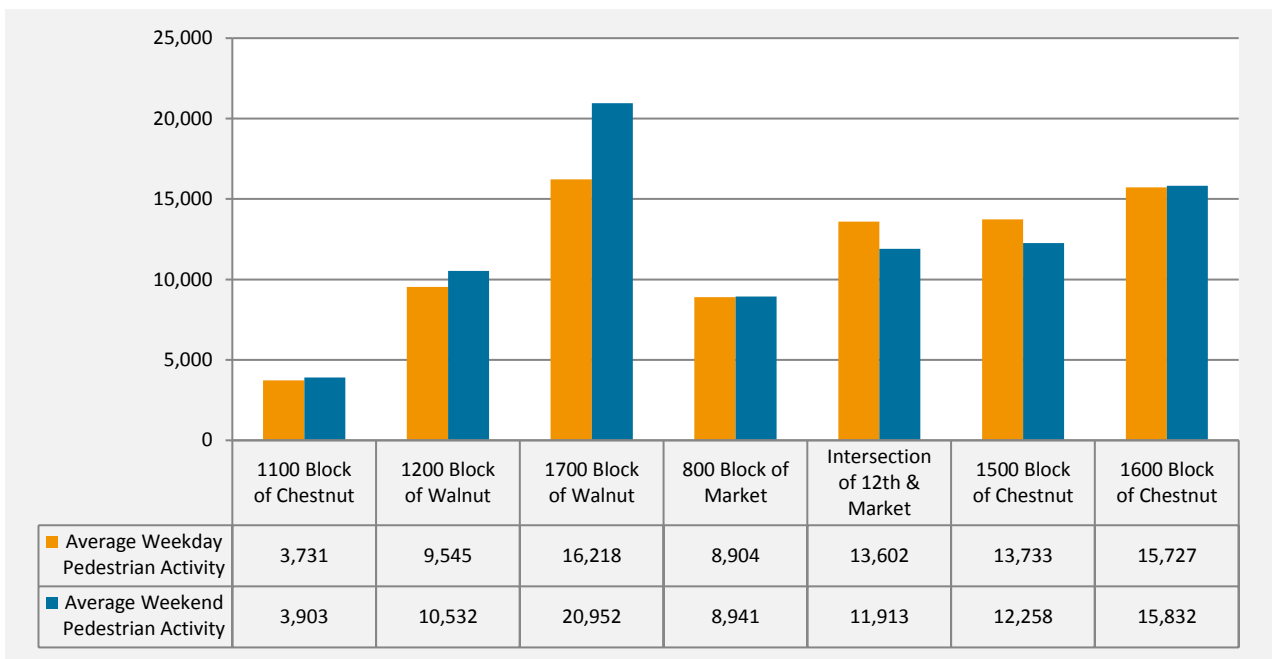

Map of Counting Locations

Example Camera Positions

Headlines for February 2014

- Pedestrian activity in Center City Philadelphia was ▲ 8.6% compared to last month
- Pedestrian activity across New York was ▼ -10.9% compared to last month
- Pedestrian activity in Center City Philadelphia was ▼ -5.8% compared to same month last year
- Pedestrian activity across New York was ▼ -6.2% compared to same month last year

Average Daily Pedestrian Count– February 2014

	Average Weekday Pedestrian Activity		Average Weekend Pedestrian Activity	
	2014	2013	2014	2013
1100 Block of Chestnut	3,731	7,266	3,903	4,792
1200 Block of Walnut	9,545	9,340	10,532	8,672
1700 Block of Walnut	16,218	18,189	20,952	19,955
800 Block of Market	8,904	11,854	8,941	8,070
Intersection of 12th & Market	13,602	16,551	11,913	10,072
1500 Block of Chestnut	13,733	13,824	12,258	10,317
1600 Block of Chestnut	15,727	15,636	15,832	12,104

Average Daily Pedestrian Count by Time of Day
February 2014

	1100 Block of Chestnut		1200 Block of Walnut		1700 Block of Walnut		800 Block of Market		Intersection of 12th & Market		1500 Block of Chestnut		1600 Block of Chestnut	
	2014	2013	2014	2013	2014	2013	2014	2013	2014	2013	2014	2013	2014	2013
Early Morning	32	30	70	51	36	51	44	47	10	16	75	46	360	47
Morning RH*	182	368	664	651	937	1,022	626	920	1,424	1,773	891	805	892	674
Late Morning	447	713	732	677	1,349	1,408	876	1,198	1,793	2,036	1,174	1,052	1,166	1,017
Lunch	705	1,690	2,060	1,997	4,367	4,716	2,696	2,967	4,169	4,720	3,808	3,566	3,841	4,028
Late Afternoon	604	1,299	1,363	1,315	3,203	3,395	1,638	2,036	2,633	2,978	2,721	2,526	2,674	2,755
Evening RH*	953	1,642	2,327	2,202	4,427	4,706	2,173	2,660	2,642	2,920	3,343	3,180	3,742	3,801
Evening	646	672	1,886	1,710	2,459	2,636	699	792	375	211	1,048	1,348	2,039	1,858
Late Night	212	144	725	545	793	758	164	154	74	46	252	298	1,042	447