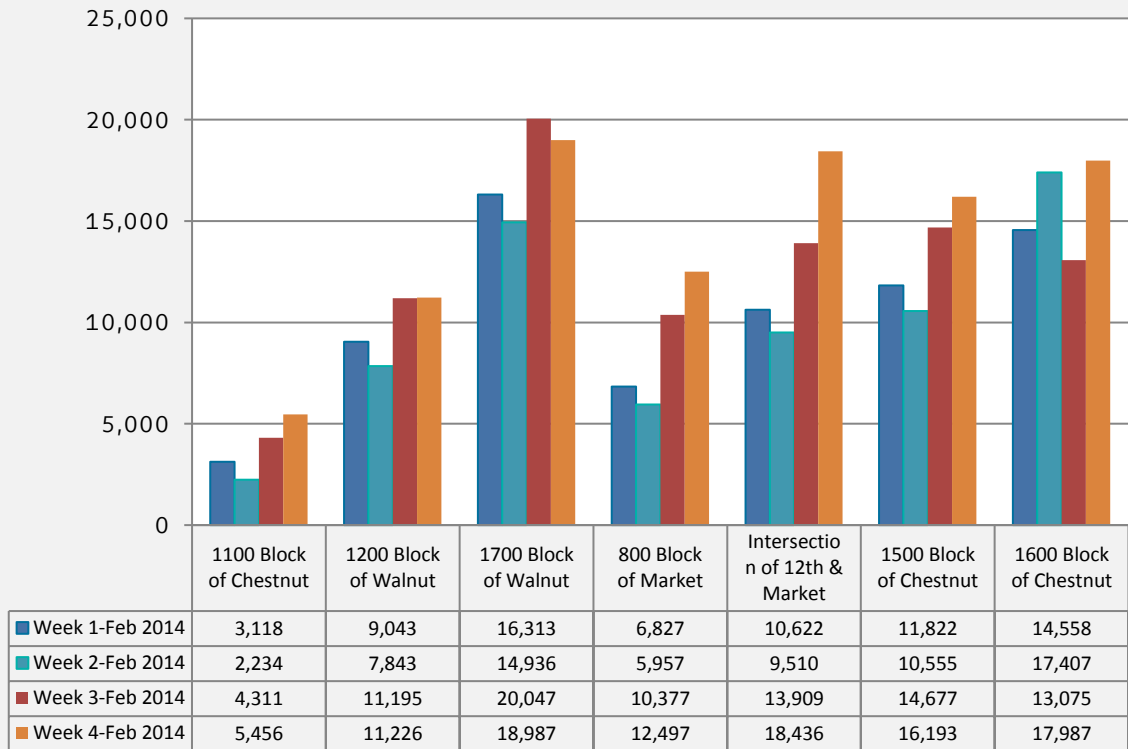

Average Daily Pedestrian Count by Time of Day
February 2014

	1100 Block of Chestnut		1200 Block of Walnut		1700 Block of Walnut		800 Block of Market		Intersection of 12th & Market		1500 Block of Chestnut		1600 Block of Chestnut	
	2014	2013	2014	2013	2014	2013	2014	2013	2014	2013	2014	2013	2014	2013
Early Morning	32	30	70	51	36	51	44	47	10	16	75	46	360	47
Morning RH*	182	368	664	651	937	1,022	626	920	1,424	1,773	891	805	892	674
Late Morning	447	713	732	677	1,349	1,408	876	1,198	1,793	2,036	1,174	1,052	1,166	1,017
Lunch	705	1,690	2,060	1,997	4,367	4,716	2,696	2,967	4,169	4,720	3,808	3,566	3,841	4,028
Late Afternoon	604	1,299	1,363	1,315	3,203	3,395	1,638	2,036	2,633	2,978	2,721	2,526	2,674	2,755
Evening RH*	953	1,642	2,327	2,202	4,427	4,706	2,173	2,660	2,642	2,920	3,343	3,180	3,742	3,801
Evening	646	672	1,886	1,710	2,459	2,636	699	792	375	211	1,048	1,348	2,039	1,858
Late Night	212	144	725	545	793	758	164	154	74	46	252	298	1,042	447

Time of Day Key

Early morning: 4am-6am

Morning RH: 6am-9am

Late Morning: 9am-11am

Lunch: 11am-2pm

Late Afternoon: 2pm-4pm

Evening RH: 4pm-7pm

Evening: 7pm-11pm

Late Night: 11pm-4am

*N.B. RH stands for Rush Hour

Average Pedestrian Count by Week-February 2014

	Week 1-Feb 2014		Week 2-Feb 2014		Week 3-Feb 2014		Week 4-Feb 2014	
	2014	2013	2014	2013	2014	2013	2014	2013
1100 Block of Chestnut	3,118	5,688	2,234	7,184	4,311	5,819	5,456	7,546
1200 Block of Walnut	9,043	8,670	7,843	9,867	11,195	7,970	11,226	10,089
1700 Block of Walnut	16,313	17,022	14,936	20,463	20,047	17,449	18,987	19,840
800 Block of Market	6,827	9,875	5,957	11,489	10,377	9,844	12,497	11,884
Intersection of 12th & Market	10,622	13,870	9,510	15,595	13,909	12,853	18,436	16,482
1500 Block of Chestnut	11,822	12,180	10,555	13,615	14,677	11,655	16,193	13,839
1600 Block of Chestnut	14,558	13,292	17,407	15,899	13,075	13,191	17,987	16,126