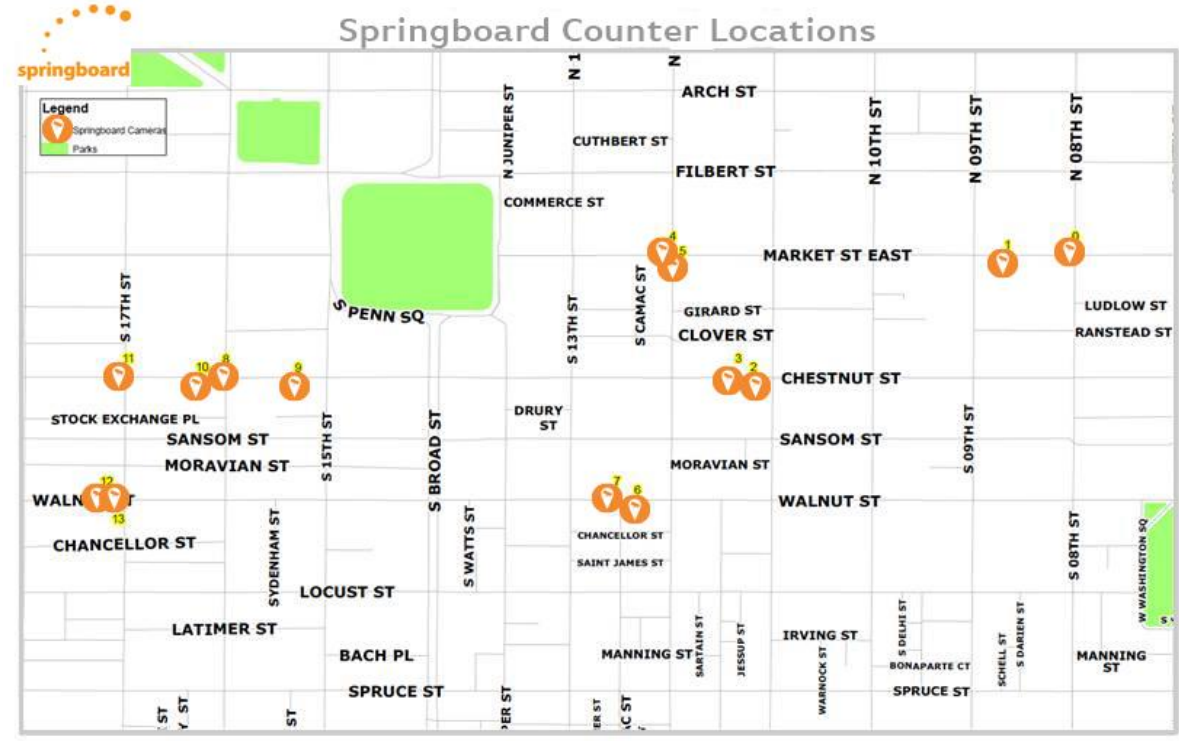

Map of Counting Locations

Example Camera Positions

Headlines for February 2014

- Pedestrian activity in Center City Philadelphia was ▲ 8.6% compared to last month
- Pedestrian activity across New York was ▼ -10.9% compared to last month
- Pedestrian activity in Center City Philadelphia was ▼ -5.8% compared to same month last year
- Pedestrian activity across New York was ▼ -6.2% compared to same month last year

Average Daily Pedestrian Count– February 2014

	Average Weekday Pedestrian Activity		Average Weekend Pedestrian Activity	
	2014	2013	2014	2013
1100 Block of Chestnut	3,731	7,266	3,903	4,792
1200 Block of Walnut	9,545	9,340	10,532	8,672
1700 Block of Walnut	16,218	18,189	20,952	19,955
800 Block of Market	8,904	11,854	8,941	8,070
Intersection of 12th & Market	13,602	16,551	11,913	10,072
1500 Block of Chestnut	13,733	13,824	12,258	10,317
1600 Block of Chestnut	15,727	15,636	15,832	12,104

Late Night: 11pm-4am

*N.B. RH stands for Rush Hour

Average Pedestrian Count by Week-February 2014

	Week 1-Feb 2014		Week 2-Feb 2014		Week 3-Feb 2014		Week 4-Feb 2014	
	2014	2013	2014	2013	2014	2013	2014	2013
1100 Block of Chestnut	3,118	5,688	2,234	7,184	4,311	5,819	5,456	7,546
1200 Block of Walnut	9,043	8,670	7,843	9,867	11,195	7,970	11,226	10,089
1700 Block of Walnut	16,313	17,022	14,936	20,463	20,047	17,449	18,987	19,840
800 Block of Market	6,827	9,875	5,957	11,489	10,377	9,844	12,497	11,884
Intersection of 12th & Market	10,622	13,870	9,510	15,595	13,909	12,853	18,436	16,482
1500 Block of Chestnut	11,822	12,180	10,555	13,615	14,677	11,655	16,193	13,839
1600 Block of Chestnut	14,558	13,292	17,407	15,899	13,075	13,191	17,987	16,126