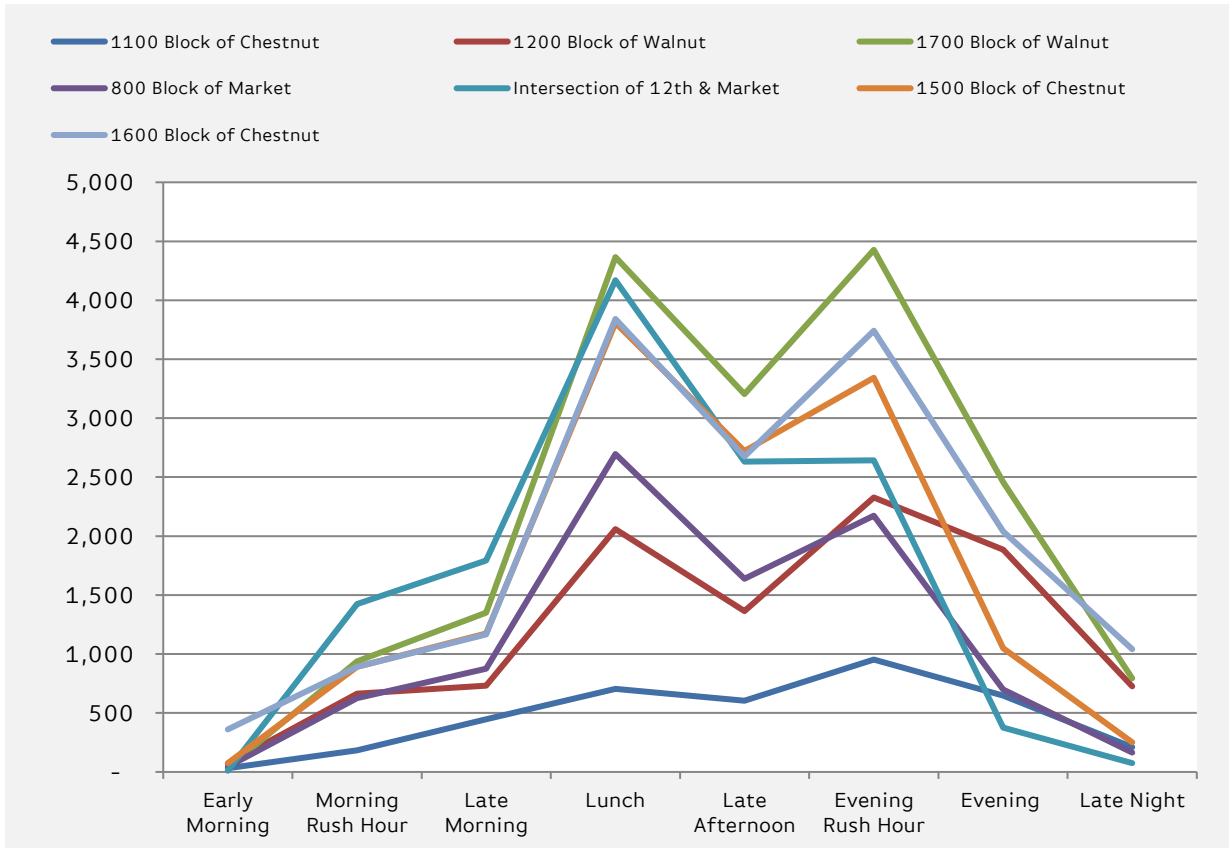

Map of Counting Locations

Example Camera Positions

Headlines for February 2014

- Pedestrian activity in Center City Philadelphia was ▲ 8.6% compared to last month
- Pedestrian activity across New York was ▼ -10.9% compared to last month
- Pedestrian activity in Center City Philadelphia was ▼ -5.8% compared to same month last year
- Pedestrian activity across New York was ▼ -6.2% compared to same month last year

Average Daily Pedestrian Count– February 2014

	Average Weekday Pedestrian Activity		Average Weekend Pedestrian Activity	
	2014	2013	2014	2013
1100 Block of Chestnut	3,731	7,266	3,903	4,792
1200 Block of Walnut	9,545	9,340	10,532	8,672
1700 Block of Walnut	16,218	18,189	20,952	19,955
800 Block of Market	8,904	11,854	8,941	8,070
Intersection of 12th & Market	13,602	16,551	11,913	10,072
1500 Block of Chestnut	13,733	13,824	12,258	10,317
1600 Block of Chestnut	15,727	15,636	15,832	12,104

Average Daily Pedestrian Count by Time of Day
February 2014

	1100 Block of Chestnut		1200 Block of Walnut		1700 Block of Walnut		800 Block of Market		Intersection of 12th & Market		1500 Block of Chestnut		1600 Block of Chestnut	
	2014	2013	2014	2013	2014	2013	2014	2013	2014	2013	2014	2013	2014	2013
Early Morning	32	30	70	51	36	51	44	47	10	16	75	46	360	47
Morning RH*	182	368	664	651	937	1,022	626	920	1,424	1,773	891	805	892	674
Late Morning	447	713	732	677	1,349	1,408	876	1,198	1,793	2,036	1,174	1,052	1,166	1,017
Lunch	705	1,690	2,060	1,997	4,367	4,716	2,696	2,967	4,169	4,720	3,808	3,566	3,841	4,028
Late Afternoon	604	1,299	1,363	1,315	3,203	3,395	1,638	2,036	2,633	2,978	2,721	2,526	2,674	2,755
Evening RH*	953	1,642	2,327	2,202	4,427	4,706	2,173	2,660	2,642	2,920	3,343	3,180	3,742	3,801
Evening	646	672	1,886	1,710	2,459	2,636	699	792	375	211	1,048	1,348	2,039	1,858
Late Night	212	144	725	545	793	758	164	154	74	46	252	298	1,042	447