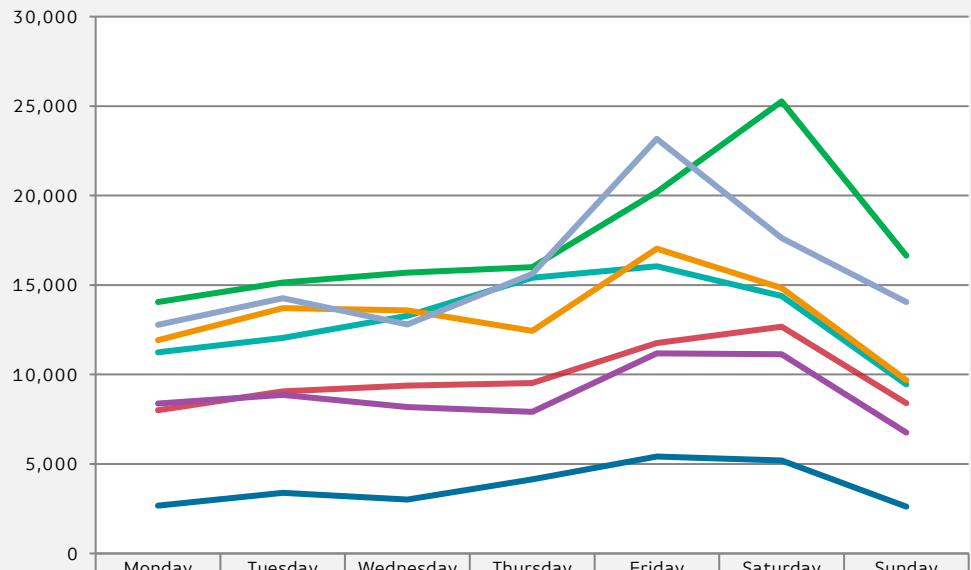

Late Night: 11pm-4am

*N.B. RH stands for Rush Hour

Average Pedestrian Count by Week-February 2014

	Week 1-Feb 2014		Week 2-Feb 2014		Week 3-Feb 2014		Week 4-Feb 2014	
	2014	2013	2014	2013	2014	2013	2014	2013
1100 Block of Chestnut	3,118	5,688	2,234	7,184	4,311	5,819	5,456	7,546
1200 Block of Walnut	9,043	8,670	7,843	9,867	11,195	7,970	11,226	10,089
1700 Block of Walnut	16,313	17,022	14,936	20,463	20,047	17,449	18,987	19,840
800 Block of Market	6,827	9,875	5,957	11,489	10,377	9,844	12,497	11,884
Intersection of 12th & Market	10,622	13,870	9,510	15,595	13,909	12,853	18,436	16,482
1500 Block of Chestnut	11,822	12,180	10,555	13,615	14,677	11,655	16,193	13,839
1600 Block of Chestnut	14,558	13,292	17,407	15,899	13,075	13,191	17,987	16,126

Average Daily Pedestrian Count by Day of the Week – February 2014

	Monday	Tuesday	Wednesday	Thursday	Friday	Saturday	Sunday
1100 Block of Chestnut	2,678	3,391	3,021	4,147	5,417	5,189	2,616
1200 Block of Walnut	8,003	9,061	9,382	9,527	11,750	12,671	8,393
1700 Block of Walnut	14,051	15,146	15,701	15,991	20,203	25,261	16,643
800 Block of Market	8,373	8,866	8,186	7,916	11,180	11,128	6,755
Intersection of 12th & Market	11,245	12,043	13,274	15,402	16,046	14,384	9,442
1500 Block of Chestnut	11,914	13,710	13,583	12,430	17,030	14,831	9,685
1600 Block of Chestnut	12,779	14,259	12,804	15,622	23,171	17,622	14,042