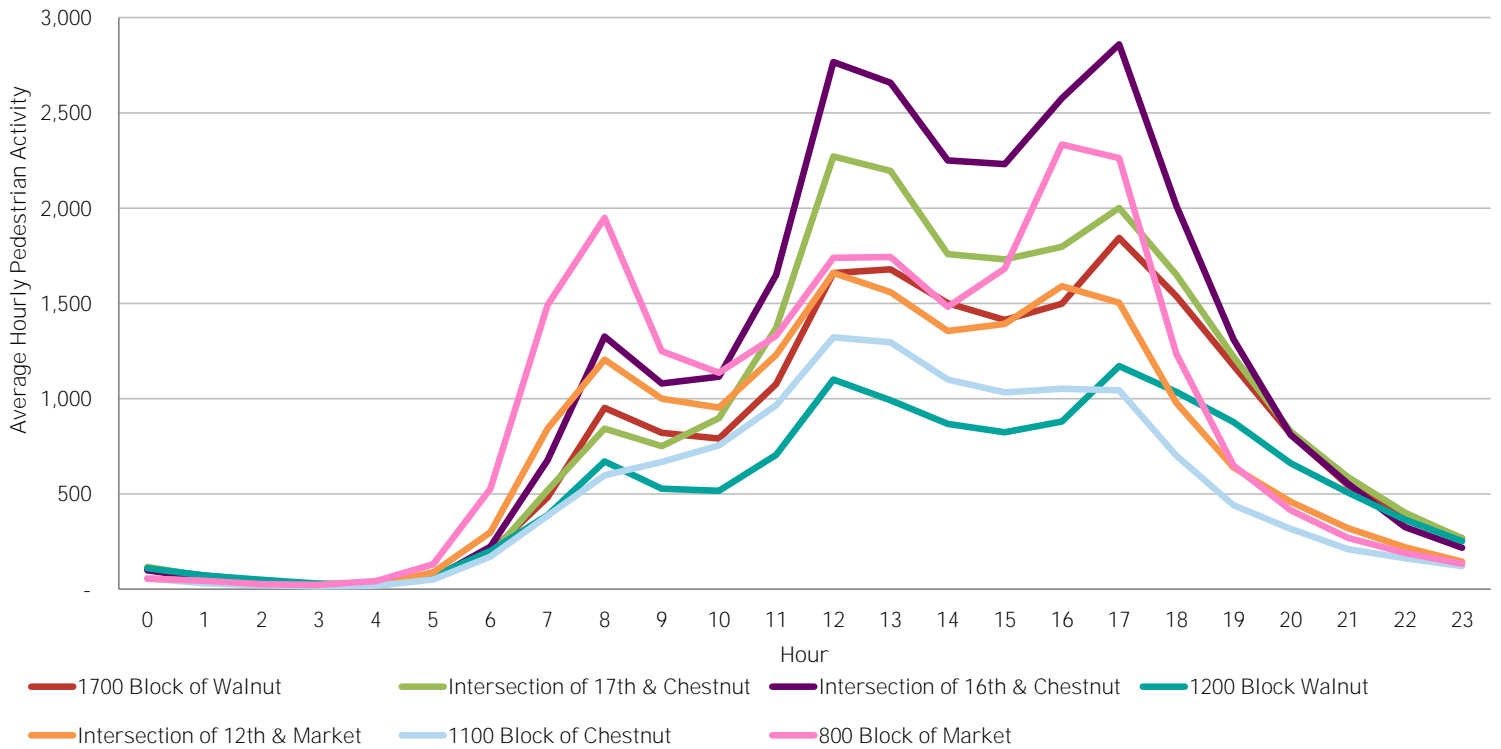

CENTER CITY REPORTS:
PEDESTRIAN COUNTS

February 2016

www.PhiladelphiaRetail.com

Average Daily Pedestrian Volume* by Location (Monday - Sunday)

Average Daily Pedestrian Volume* by Weekday/Weekend

*Pedestrian Volume refers to pedestrians traveling in both directions on either side of the street at the indicated locations

Average Hourly Pedestrian Volume* on Weekdays (Monday - Friday)

Average Hourly Pedestrian Volume* on Weekends (Saturday - Sunday)

*Pedestrian Volume refers to pedestrians traveling in both directions on either side of the street at the indicated locations