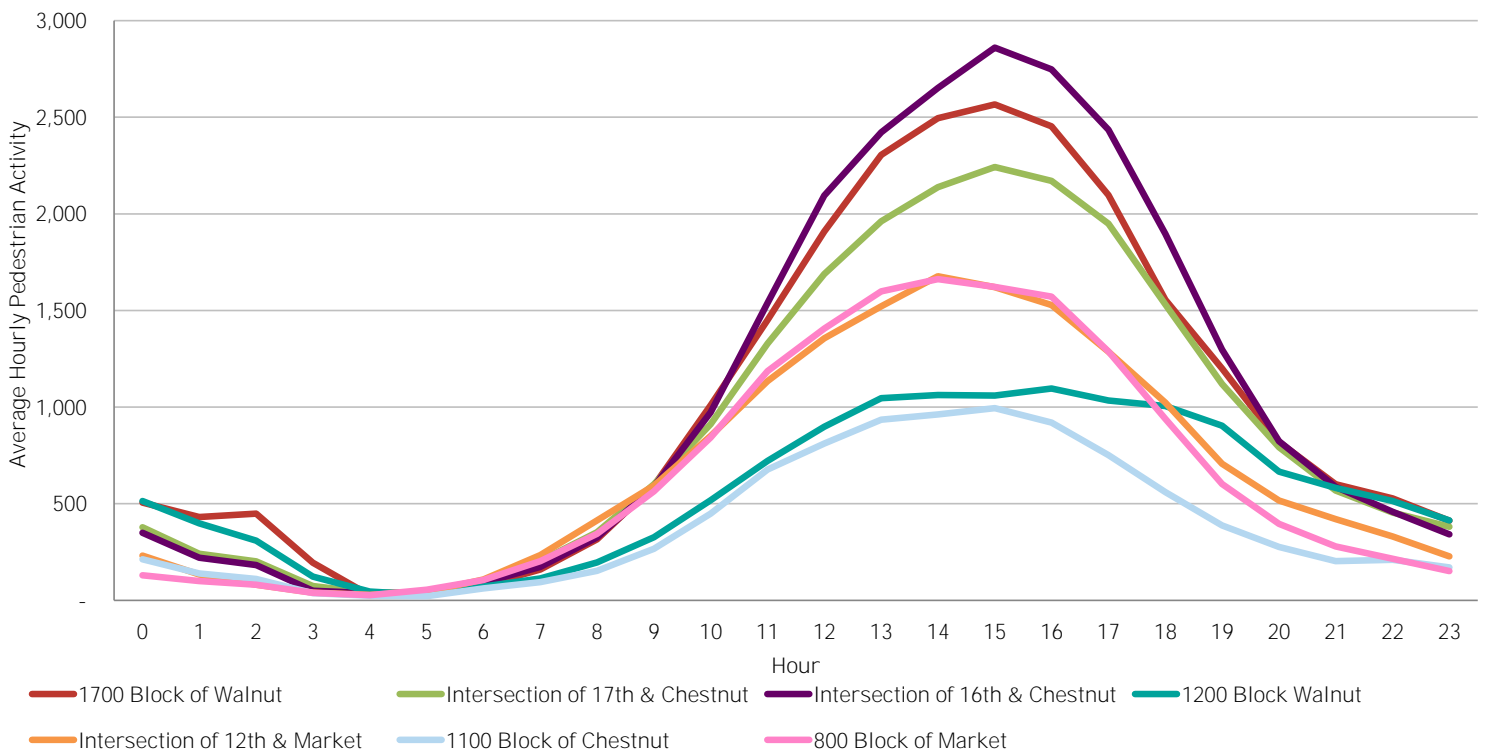

CENTER CITY REPORTS:
PEDESTRIAN COUNTS

February 2016

www.PhiladelphiaRetail.com

Average Daily Pedestrian Volume* by Location (Monday - Sunday)

Average Daily Pedestrian Volume* by Weekday/Weekend

*Pedestrian Volume refers to pedestrians traveling in both directions on either side of the street at the indicated locations

Average Hourly Pedestrian Volume* on Weekdays (Monday - Friday)

Average Hourly Pedestrian Volume* on Weekends (Saturday - Sunday)

*Pedestrian Volume refers to pedestrians traveling in both directions on either side of the street at the indicated locations