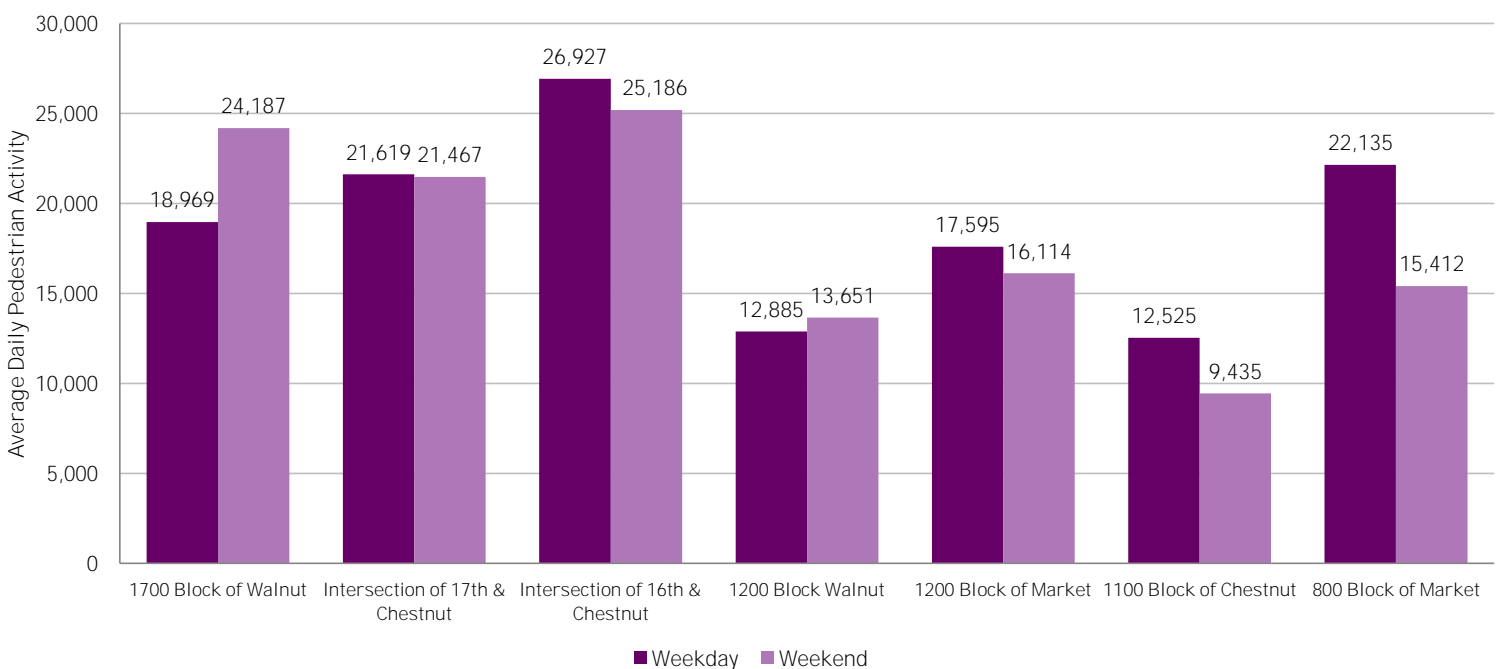

CENTER CITY REPORTS:
PEDESTRIAN COUNTS

February 2016

www.PhiladelphiaRetail.com

Average Daily Pedestrian Volume* by Location (Monday - Sunday)

Average Daily Pedestrian Volume* by Weekday/Weekend

*Pedestrian Volume refers to pedestrians traveling in both directions on either side of the street at the indicated locations

Average Hourly Pedestrian Volume* on Weekdays (Monday - Friday)

Average Hourly Pedestrian Volume* on Weekends (Saturday - Sunday)

*Pedestrian Volume refers to pedestrians traveling in both directions on either side of the street at the indicated locations