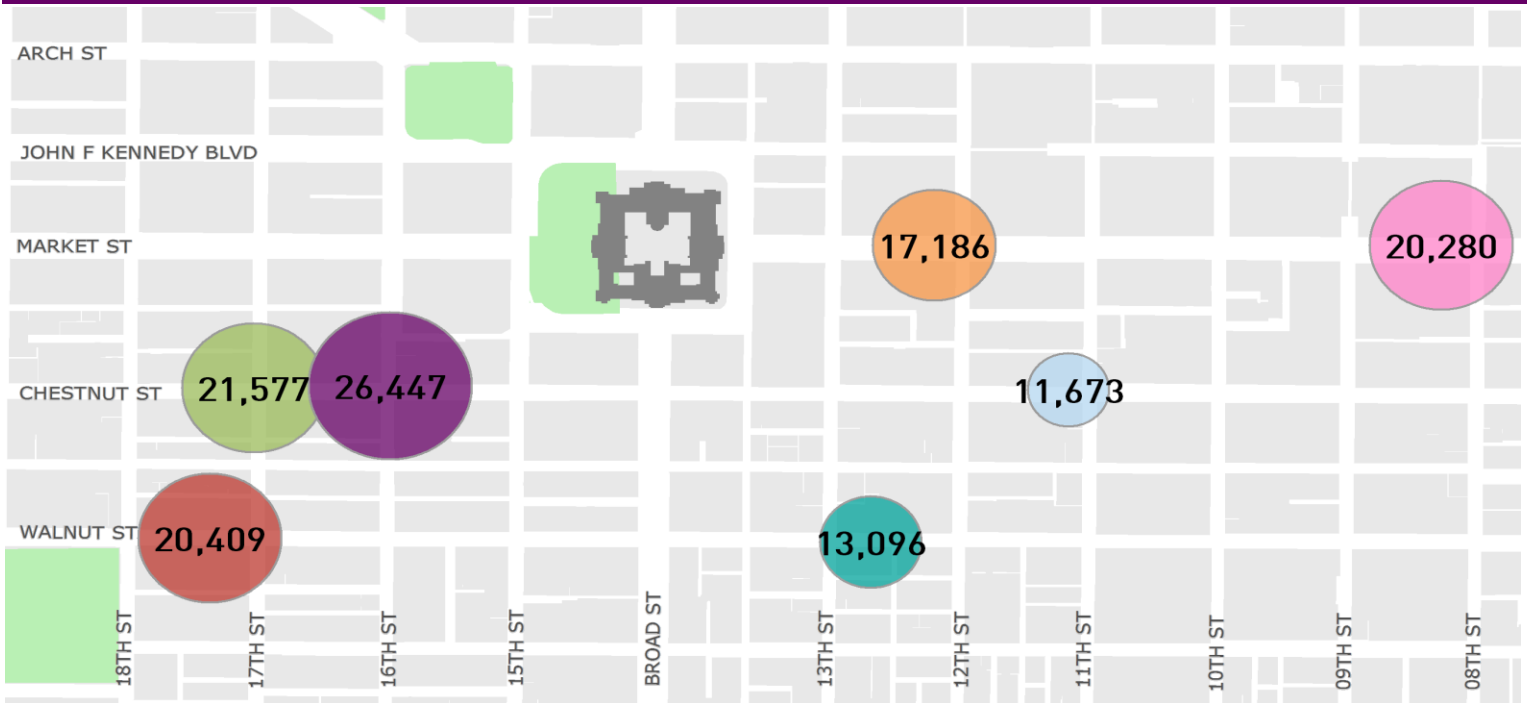

CENTER CITY REPORTS:
PEDESTRIAN COUNTS

February 2016

www.PhiladelphiaRetail.com

Average Daily Pedestrian Volume* by Location (Monday - Sunday)

Average Daily Pedestrian Volume* by Weekday/Weekend

*Pedestrian Volume refers to pedestrians traveling in both directions on either side of the street at the indicated locations

Average Hourly Pedestrian Volume* on Weekdays (Monday - Friday)

Average Hourly Pedestrian Volume* on Weekends (Saturday - Sunday)

*Pedestrian Volume refers to pedestrians traveling in both directions on either side of the street at the indicated locations