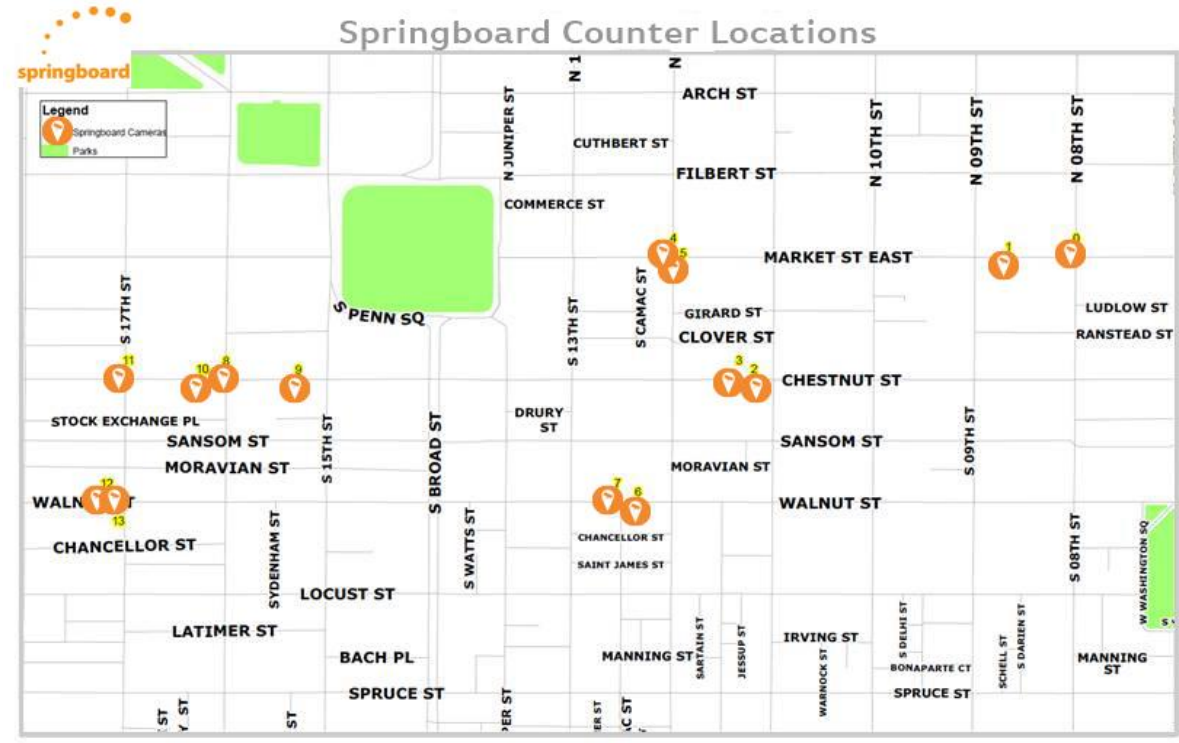

Map of Counting Locations

Example Camera Positions

Headlines for March 2012

Pedestrian activity in Center City Philadelphia was up ▲ 9.3% compared to last month

Pedestrian activity in Center City Philadelphia was up compared to same month last year

Average Daily Pedestrian Count – March 2012

	Average Weekday Pedestrian Activity		Average Weekend Pedestrian Activity	
	2012	2011	2012	2011
1100 Block of Chestnut	11,219	-	7,676	-
1200 Block of Walnut	13,673	-	12,336	-
1700 Block of Walnut	23,759	-	24,489	-
800 Block of Market	19,468	-	12,834	-
Intersection of 12th & Market	21,228	-	13,573	-
1500 Block of Chestnut	20,970	-	15,597	-
1600 Block of Chestnut	20,472	-	15,044	-

Late Night: 11pm-4am

*N.B. RH stands for Rush Hour

Average Pedestrian Count by Week-March 2012

	Week 1-Mar 2012		Week 2-Mar 2012		Week 3-Mar 2012		Week 4-Mar 2012		Week 5-Mar 2012	
	2012	2011	2012	2011	2012	2011	2012	2011	2012	2011
1100 Block of Chestnut	8,481	-	10,815	-	11,152	-	10,667	-	9,919	-
1200 Block of Walnut	11,653	-	12,862	-	14,817	-	14,507	-	12,614	-
1700 Block of Walnut	21,299	-	23,516	-	27,226	-	26,172	-	21,625	-
800 Block of Market	14,557	-	18,917	-	18,779	-	18,630	-	16,981	-
Intersection of 12th & Market	16,503	-	20,039	-	19,903	-	19,409	-	19,352	-
1500 Block of Chestnut	18,151	-	20,200	-	19,839	-	19,852	-	19,135	-
1600 Block of Chestnut	17,355	-	18,073	-	21,049	-	20,887	-	17,243	-