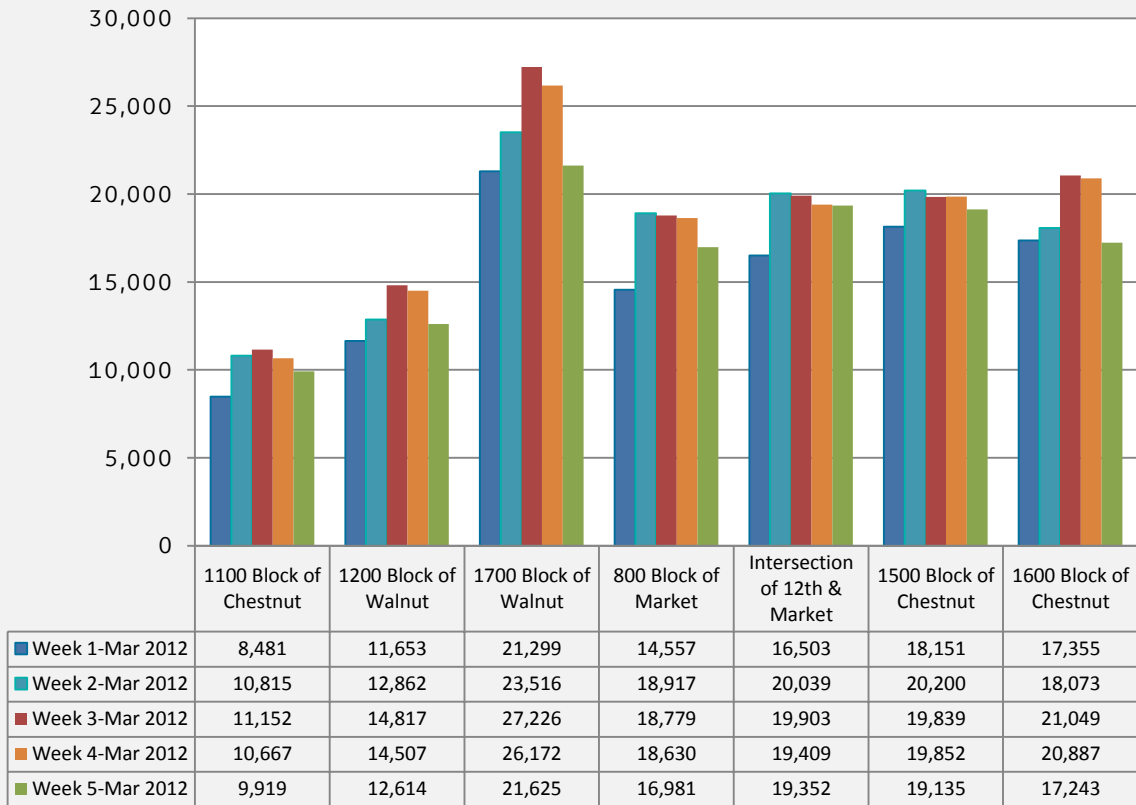

Average Daily Pedestrian Count by Time of Day
March 2012

	1100 Block of Chestnut		1200 Block of Walnut		1700 Block of Walnut		800 Block of Market		Intersection of 12th & Market		1500 Block of Chestnut		1600 Block of Chestnut	
	2012	2011	2012	2011	2012	2011	2012	2011	2012	2011	2012	2011	2012	2011
Early Morning	63	-	93	-	92	-	97	-	98	-	82	-	131	-
Morning RH*	642	-	918	-	1,371	-	1,505	-	2,534	-	1,206	-	1,023	-
Late Morning	1,097	-	949	-	1,817	-	2,061	-	2,510	-	1,536	-	1,377	-
Lunch	2,837	-	2,877	-	6,137	-	5,294	-	5,863	-	5,714	-	5,301	-
Late Afternoon	1,838	-	1,895	-	4,114	-	3,270	-	3,653	-	3,684	-	3,223	-
Evening RH*	2,329	-	3,150	-	5,937	-	3,889	-	3,806	-	4,858	-	4,664	-
Evening	1,094	-	2,535	-	3,319	-	1,217	-	475	-	1,949	-	2,438	-
Late Night	307	-	874	-	1,180	-	241	-	102	-	407	-	766	-

Time of Day Key

Early morning: 4am-6am

Morning RH: 6am-9am

Late Morning: 9am-11am

Lunch: 11am-2pm

Late Afternoon: 2pm-4pm

Evening RH: 4pm-7pm

Evening: 7pm-11pm

Late Night: 11pm-4am

*N.B. RH stands for Rush Hour

Average Pedestrian Count by Week-March 2012

	Week 1-Mar 2012		Week 2-Mar 2012		Week 3-Mar 2012		Week 4-Mar 2012		Week 5-Mar 2012	
	2012	2011	2012	2011	2012	2011	2012	2011	2012	2011
1100 Block of Chestnut	8,481	-	10,815	-	11,152	-	10,667	-	9,919	-
1200 Block of Walnut	11,653	-	12,862	-	14,817	-	14,507	-	12,614	-
1700 Block of Walnut	21,299	-	23,516	-	27,226	-	26,172	-	21,625	-
800 Block of Market	14,557	-	18,917	-	18,779	-	18,630	-	16,981	-
Intersection of 12th & Market	16,503	-	20,039	-	19,903	-	19,409	-	19,352	-
1500 Block of Chestnut	18,151	-	20,200	-	19,839	-	19,852	-	19,135	-
1600 Block of Chestnut	17,355	-	18,073	-	21,049	-	20,887	-	17,243	-