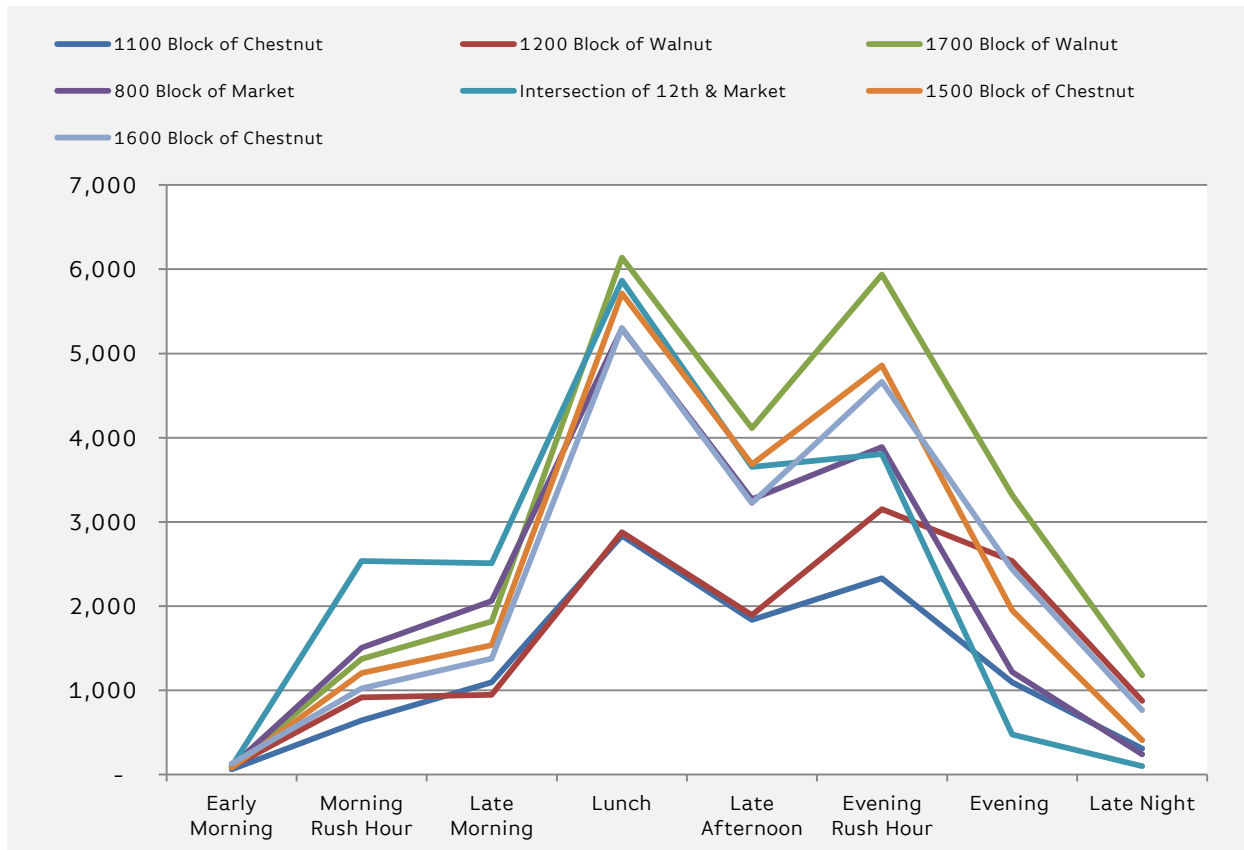

Map of Counting Locations

Example Camera Positions

Headlines for March 2012

Pedestrian activity in Center City Philadelphia was up ▲ 9.3% compared to last month

Pedestrian activity in Center City Philadelphia was up compared to same month last year

Average Daily Pedestrian Count – March 2012

	Average Weekday Pedestrian Activity		Average Weekend Pedestrian Activity	
	2012	2011	2012	2011
1100 Block of Chestnut	11,219	-	7,676	-
1200 Block of Walnut	13,673	-	12,336	-
1700 Block of Walnut	23,759	-	24,489	-
800 Block of Market	19,468	-	12,834	-
Intersection of 12th & Market	21,228	-	13,573	-
1500 Block of Chestnut	20,970	-	15,597	-
1600 Block of Chestnut	20,472	-	15,044	-

Average Daily Pedestrian Count by Time of Day
March 2012

	1100 Block of Chestnut		1200 Block of Walnut		1700 Block of Walnut		800 Block of Market		Intersection of 12th & Market		1500 Block of Chestnut		1600 Block of Chestnut	
	2012	2011	2012	2011	2012	2011	2012	2011	2012	2011	2012	2011	2012	2011
Early Morning	63	-	93	-	92	-	97	-	98	-	82	-	131	-
Morning RH*	642	-	918	-	1,371	-	1,505	-	2,534	-	1,206	-	1,023	-
Late Morning	1,097	-	949	-	1,817	-	2,061	-	2,510	-	1,536	-	1,377	-
Lunch	2,837	-	2,877	-	6,137	-	5,294	-	5,863	-	5,714	-	5,301	-
Late Afternoon	1,838	-	1,895	-	4,114	-	3,270	-	3,653	-	3,684	-	3,223	-
Evening RH*	2,329	-	3,150	-	5,937	-	3,889	-	3,806	-	4,858	-	4,664	-
Evening	1,094	-	2,535	-	3,319	-	1,217	-	475	-	1,949	-	2,438	-
Late Night	307	-	874	-	1,180	-	241	-	102	-	407	-	766	-