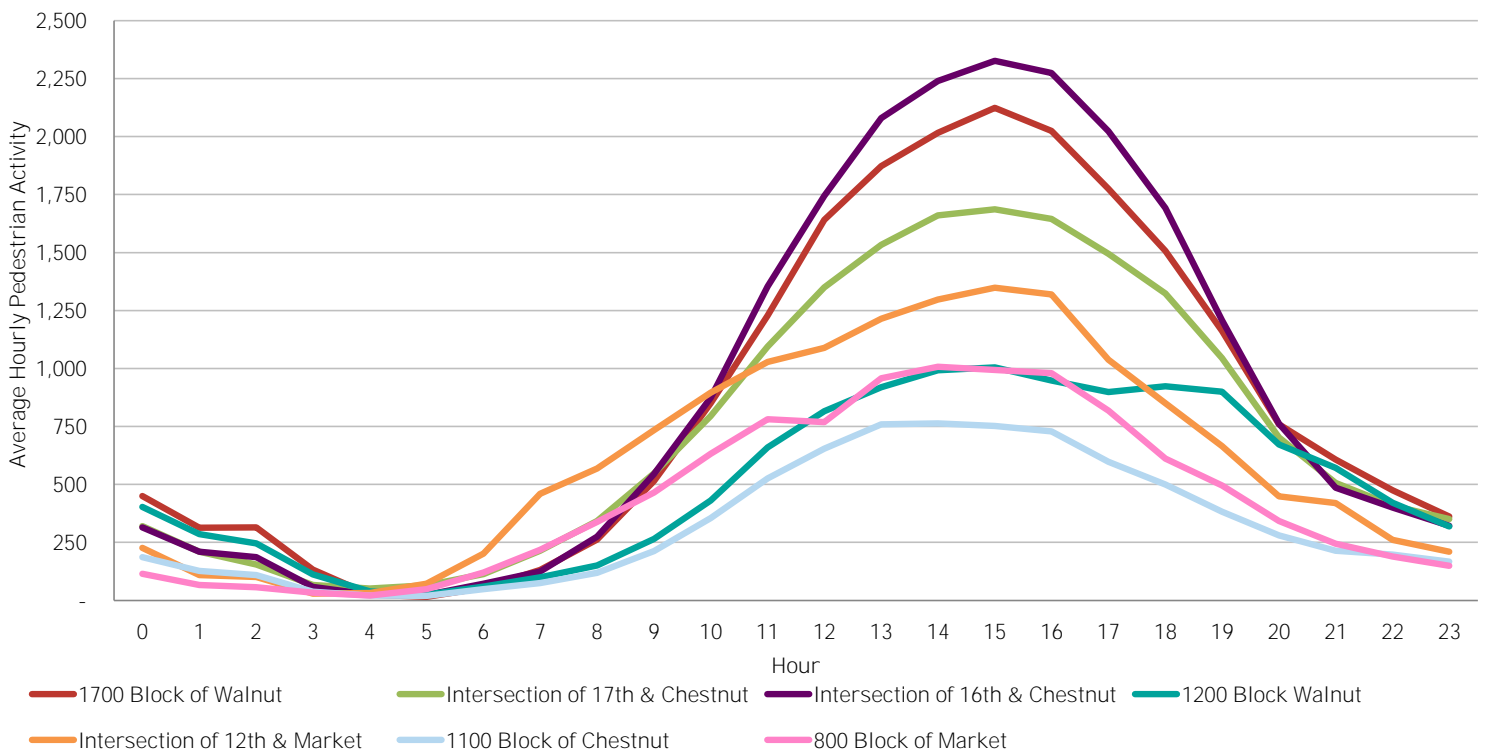

CENTER CITY REPORTS: PEDESTRIAN COUNTS

March 2015

www.PhiladelphiaRetail.com

Average Daily Pedestrian Volume* by Location (Monday - Sunday)

Average Daily Pedestrian Volume* by Weekday/Weekend

*Pedestrian Volume refers to pedestrians traveling in both directions on either side of the street at the indicated locations

Average Hourly Pedestrian Volume* on Weekdays (Monday - Friday)

Average Hourly Pedestrian Volume* on Weekends (Saturday - Sunday)

*Pedestrian Volume refers to pedestrians traveling in both directions on either side of the street at the indicated locations