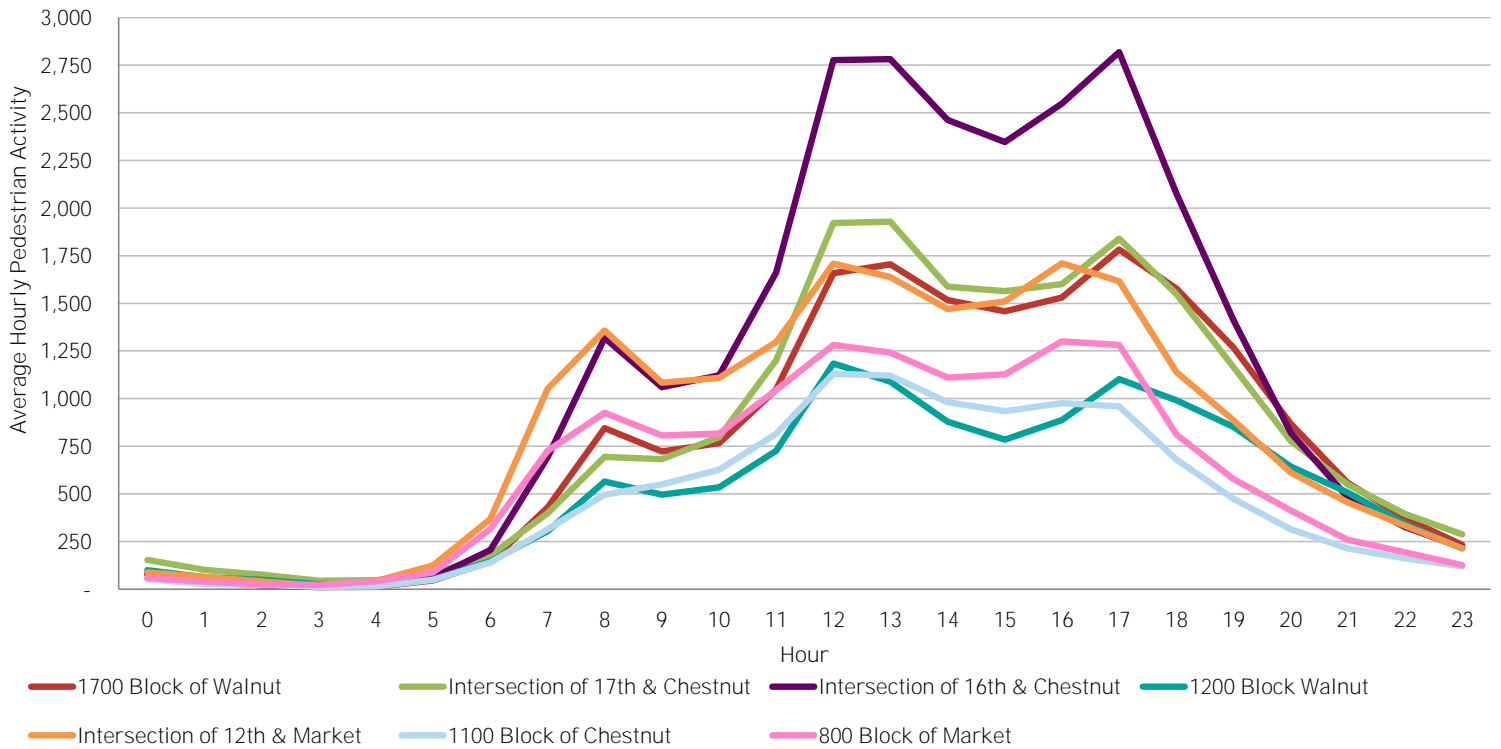

CENTER CITY REPORTS: PEDESTRIAN COUNTS

March 2015

www.PhiladelphiaRetail.com

Average Daily Pedestrian Volume* by Location (Monday - Sunday)

Average Daily Pedestrian Volume* by Weekday/Weekend

*Pedestrian Volume refers to pedestrians traveling in both directions on either side of the street at the indicated locations

Average Hourly Pedestrian Volume* on Weekdays (Monday - Friday)

Average Hourly Pedestrian Volume* on Weekends (Saturday - Sunday)

*Pedestrian Volume refers to pedestrians traveling in both directions on either side of the street at the indicated locations