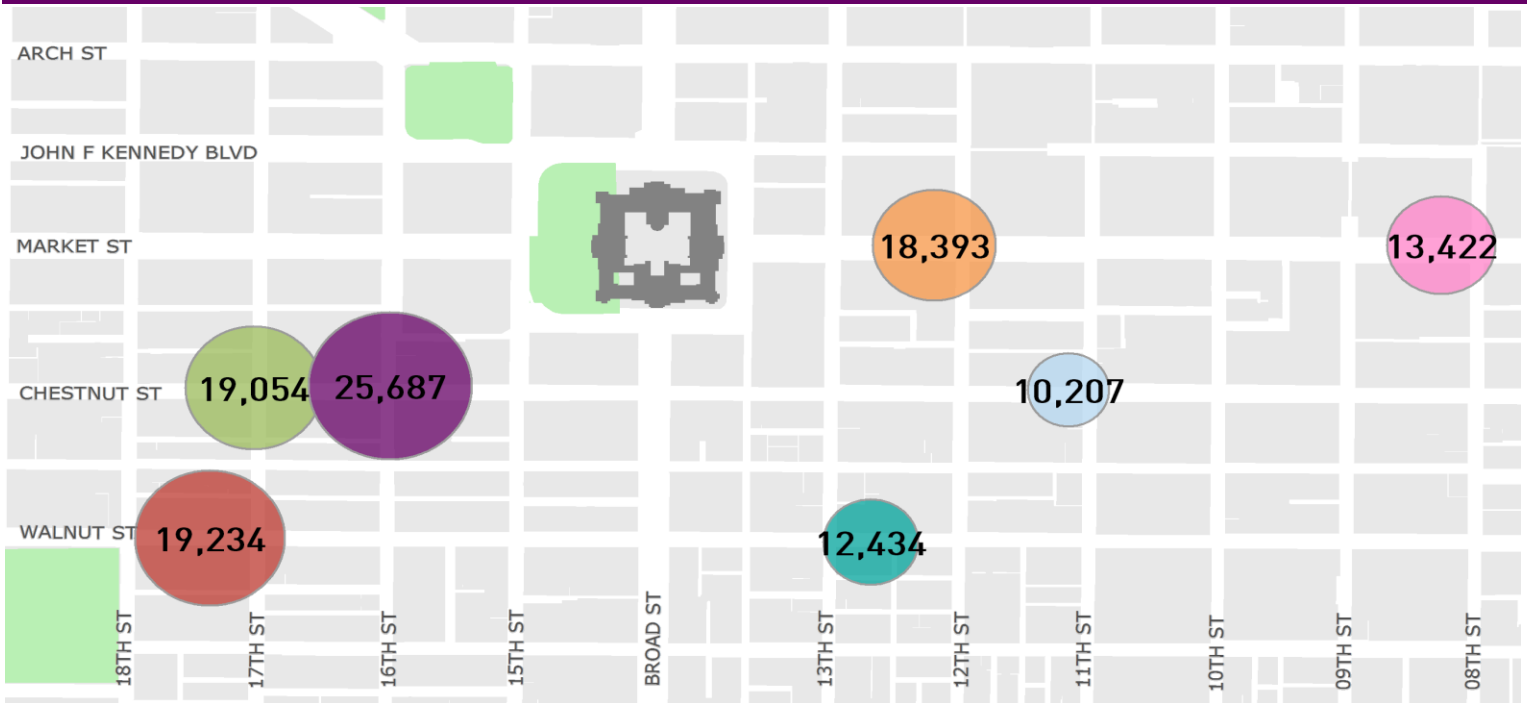

CENTER CITY REPORTS: PEDESTRIAN COUNTS

March 2015

www.PhiladelphiaRetail.com

Average Daily Pedestrian Volume* by Location (Monday - Sunday)

Average Daily Pedestrian Volume* by Weekday/Weekend

*Pedestrian Volume refers to pedestrians traveling in both directions on either side of the street at the indicated locations

Average Hourly Pedestrian Volume* on Weekdays (Monday - Friday)

Average Hourly Pedestrian Volume* on Weekends (Saturday - Sunday)

*Pedestrian Volume refers to pedestrians traveling in both directions on either side of the street at the indicated locations