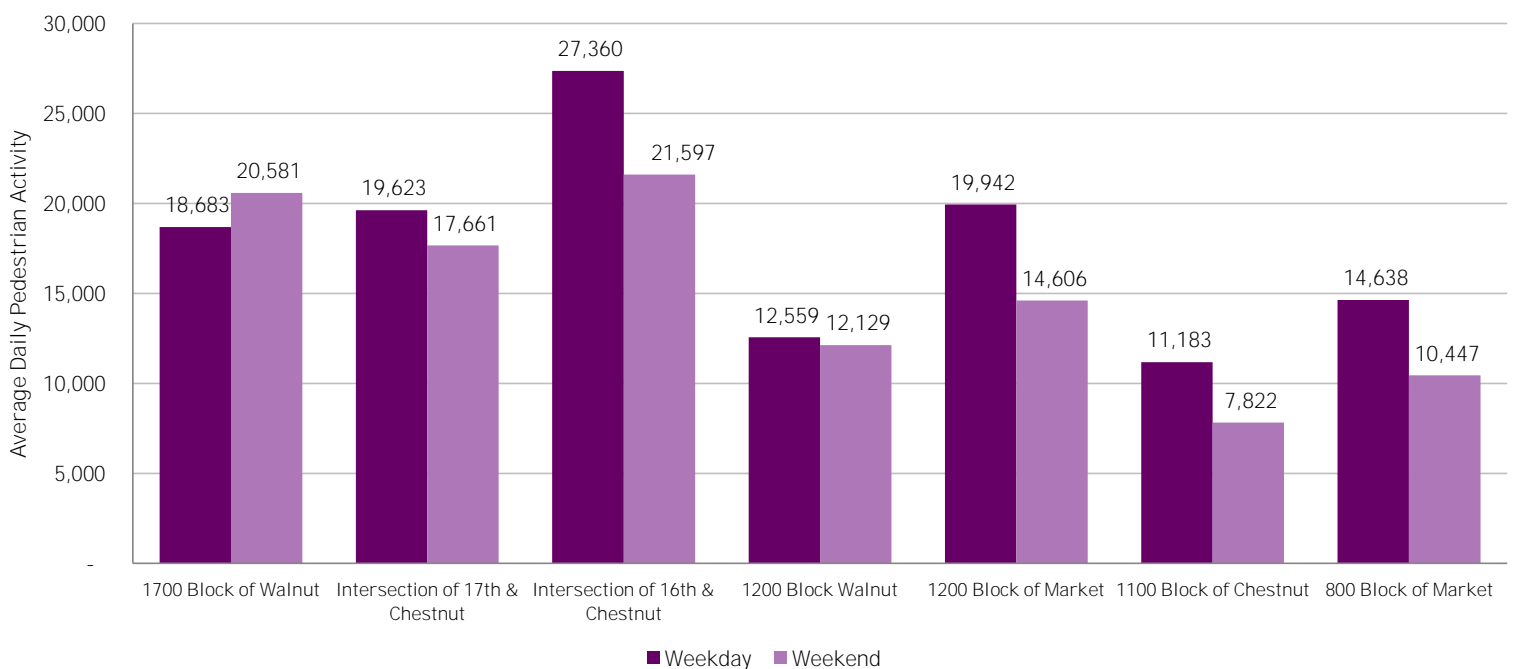

CENTER CITY REPORTS: PEDESTRIAN COUNTS

March 2015

www.PhiladelphiaRetail.com

Average Daily Pedestrian Volume* by Location (Monday - Sunday)

Average Daily Pedestrian Volume* by Weekday/Weekend

*Pedestrian Volume refers to pedestrians traveling in both directions on either side of the street at the indicated locations

Average Hourly Pedestrian Volume* on Weekdays (Monday - Friday)

Average Hourly Pedestrian Volume* on Weekends (Saturday - Sunday)

*Pedestrian Volume refers to pedestrians traveling in both directions on either side of the street at the indicated locations