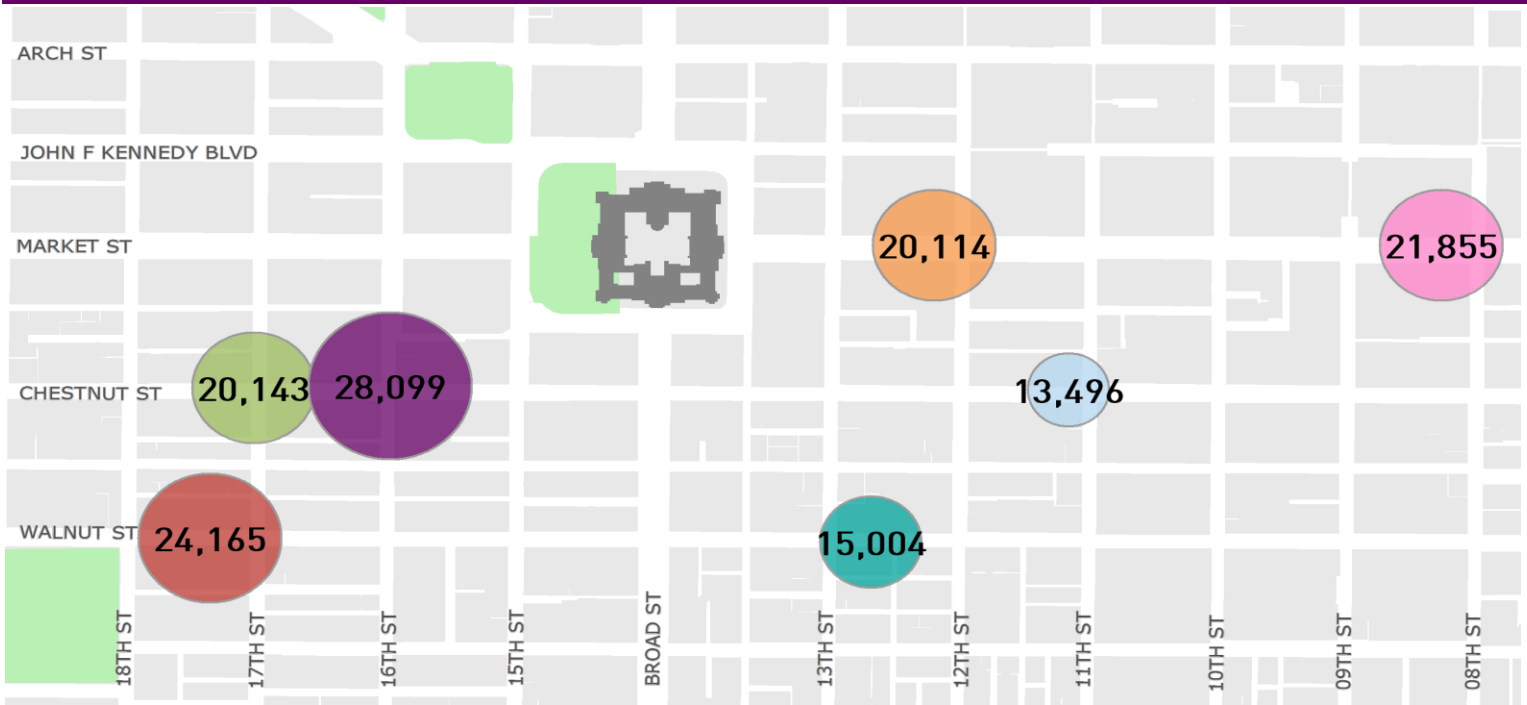

CENTER CITY REPORTS:
PEDESTRIAN COUNTS

March 2016

www.PhiladelphiaRetail.com

Average Daily Pedestrian Volume* by Location (Monday - Sunday)

Average Daily Pedestrian Volume* by Weekday/Weekend

*Pedestrian Volume refers to pedestrians traveling in both directions on either side of the street at the indicated locations

Average Hourly Pedestrian Volume* on Weekdays (Monday - Friday)

Average Hourly Pedestrian Volume* on Weekends (Saturday - Sunday)

*Pedestrian Volume refers to pedestrians traveling in both directions on either side of the street at the indicated locations