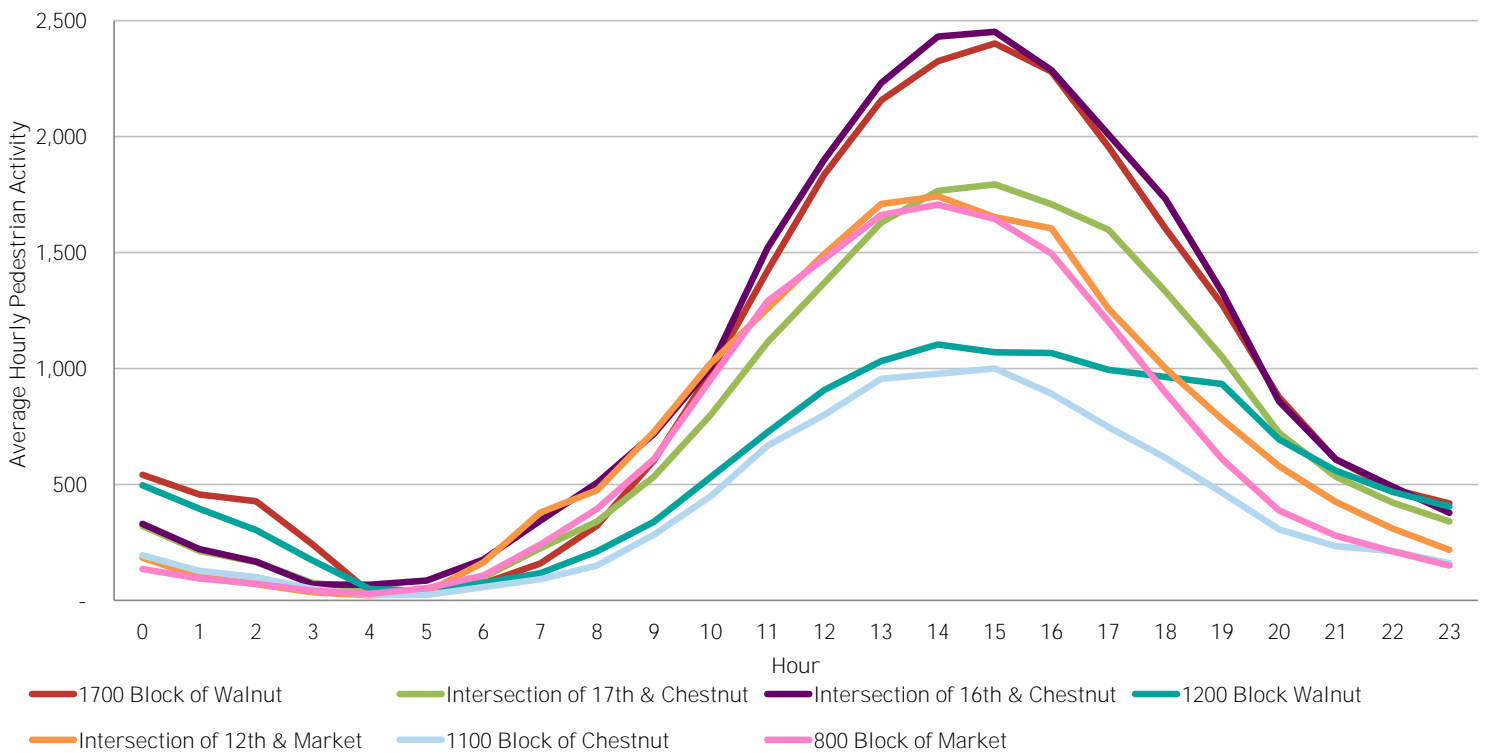

CENTER CITY REPORTS:
PEDESTRIAN COUNTS

March 2016

www.PhiladelphiaRetail.com

Average Daily Pedestrian Volume* by Location (Monday - Sunday)

Average Daily Pedestrian Volume* by Weekday/Weekend

*Pedestrian Volume refers to pedestrians traveling in both directions on either side of the street at the indicated locations

Average Hourly Pedestrian Volume* on Weekdays (Monday - Friday)

Average Hourly Pedestrian Volume* on Weekends (Saturday - Sunday)

*Pedestrian Volume refers to pedestrians traveling in both directions on either side of the street at the indicated locations