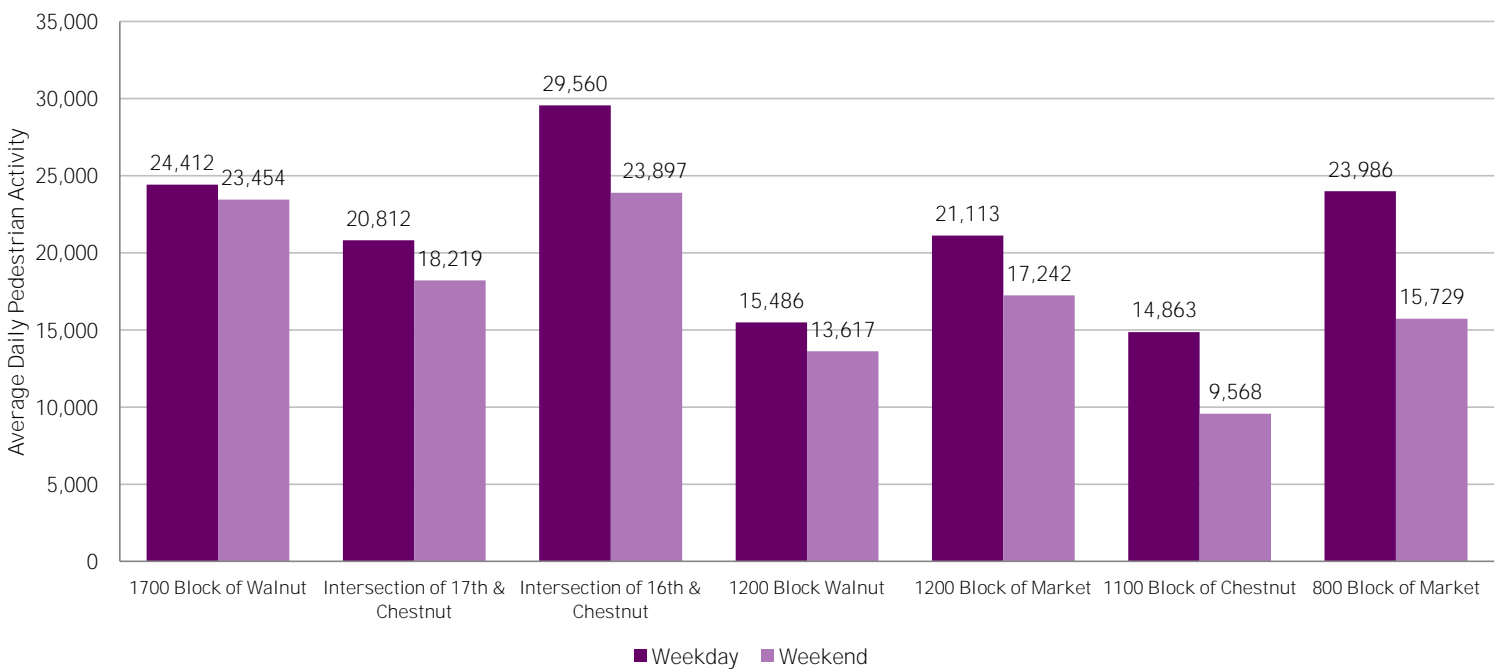

CENTER CITY REPORTS:
PEDESTRIAN COUNTS

March 2016

www.PhiladelphiaRetail.com

Average Daily Pedestrian Volume* by Location (Monday - Sunday)

Average Daily Pedestrian Volume* by Weekday/Weekend

*Pedestrian Volume refers to pedestrians traveling in both directions on either side of the street at the indicated locations

Average Hourly Pedestrian Volume* on Weekdays (Monday - Friday)

Average Hourly Pedestrian Volume* on Weekends (Saturday - Sunday)

*Pedestrian Volume refers to pedestrians traveling in both directions on either side of the street at the indicated locations