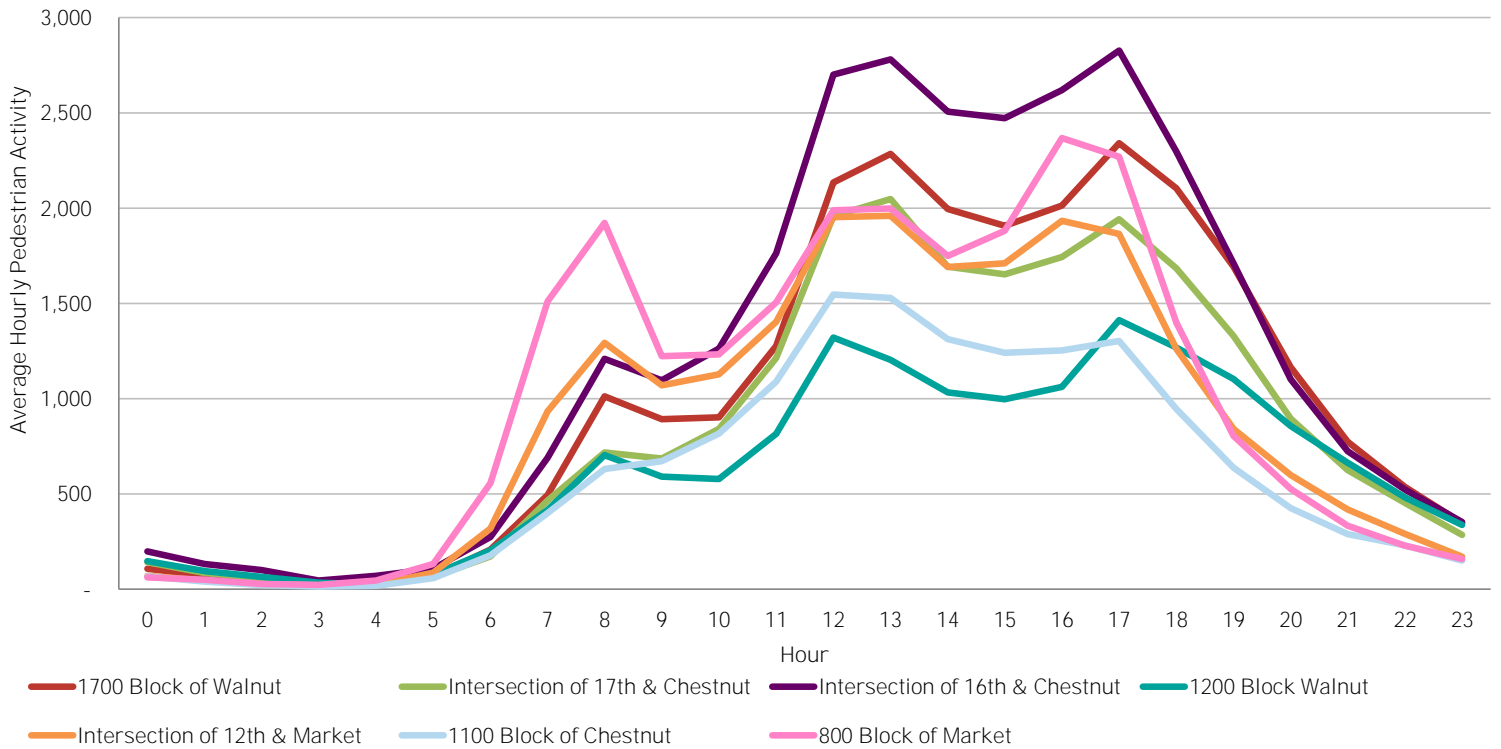

CENTER CITY REPORTS:
PEDESTRIAN COUNTS

March 2016

www.PhiladelphiaRetail.com

Average Daily Pedestrian Volume* by Location (Monday - Sunday)

Average Daily Pedestrian Volume* by Weekday/Weekend

*Pedestrian Volume refers to pedestrians traveling in both directions on either side of the street at the indicated locations

Average Hourly Pedestrian Volume* on Weekdays (Monday - Friday)

Average Hourly Pedestrian Volume* on Weekends (Saturday - Sunday)

*Pedestrian Volume refers to pedestrians traveling in both directions on either side of the street at the indicated locations