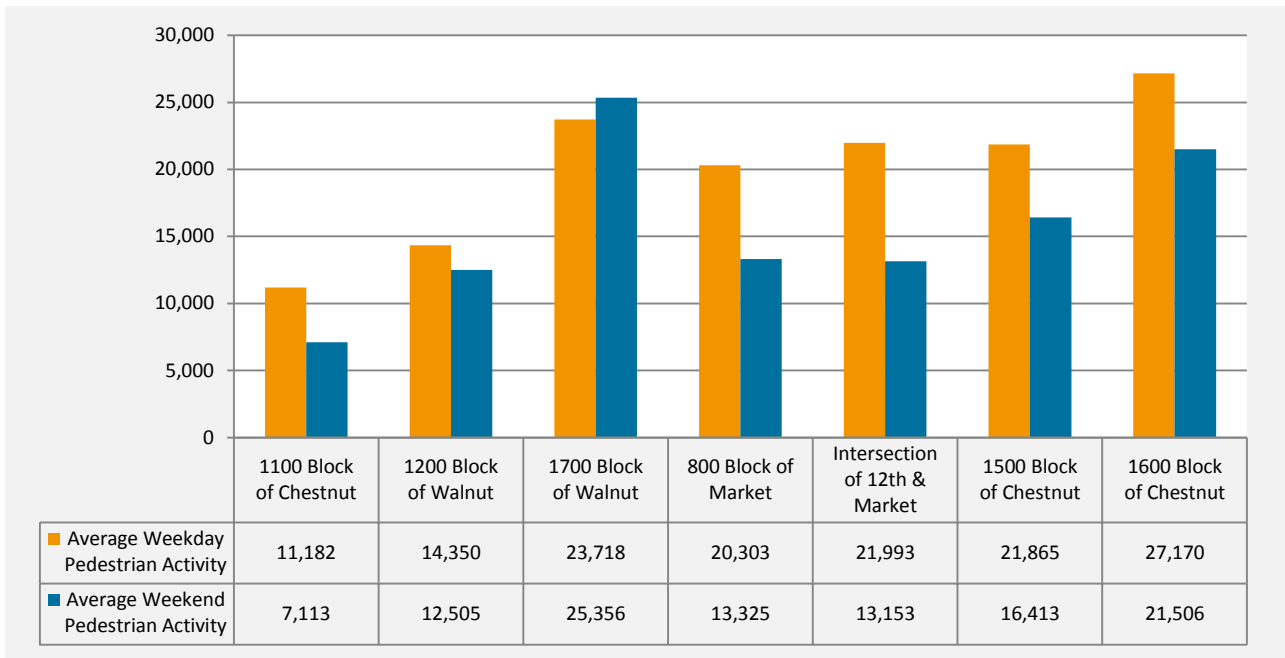

Headlines for April 2012

Pedestrian activity in Center City Philadelphia was up ▲ 7.5% compared to last month

Pedestrian activity in Center City Philadelphia was up compared to same month last year

Average Daily Pedestrian Count – April 2012

	Average Weekday Pedestrian Activity		Average Weekend Pedestrian Activity	
	2012	2011	2012	2011
1100 Block of Chestnut	11,182	-	7,113	-
1200 Block of Walnut	14,350	-	12,505	-
1700 Block of Walnut	23,718	-	25,356	-
800 Block of Market	20,303	-	13,325	-
Intersection of 12th & Market	21,993	-	13,153	-
1500 Block of Chestnut	21,865	-	16,413	-
1600 Block of Chestnut	27,170	-	21,506	-

Average Daily Pedestrian Count by Time of Day
April 2012

	1100 Block of Chestnut		1200 Block of Walnut		1700 Block of Walnut		800 Block of Market		Intersection of 12th & Market		1500 Block of Chestnut		1600 Block of Chestnut	
	2012	2011	2012	2011	2012	2011	2012	2011	2012	2011	2012	2011	2012	2011
Early Morning	47	-	82	-	60	-	69	-	43	-	84	-	197	-
Morning RH*	545	-	867	-	1,254	-	1,406	-	2,323	-	1,241	-	1,359	-
Late Morning	1,055	-	991	-	1,745	-	1,951	-	2,298	-	1,503	-	1,825	-
Lunch	2,966	-	3,011	-	5,846	-	5,338	-	5,573	-	5,631	-	6,880	-
Late Afternoon	1,763	-	1,996	-	4,078	-	3,484	-	3,691	-	3,668	-	4,619	-
Evening RH*	2,237	-	3,212	-	6,119	-	4,385	-	4,666	-	5,377	-	6,400	-
Evening	1,117	-	2,716	-	3,832	-	1,416	-	790	-	2,308	-	3,264	-
Late Night	290	-	948	-	1,251	-	261	-	83	-	496	-	1,009	-