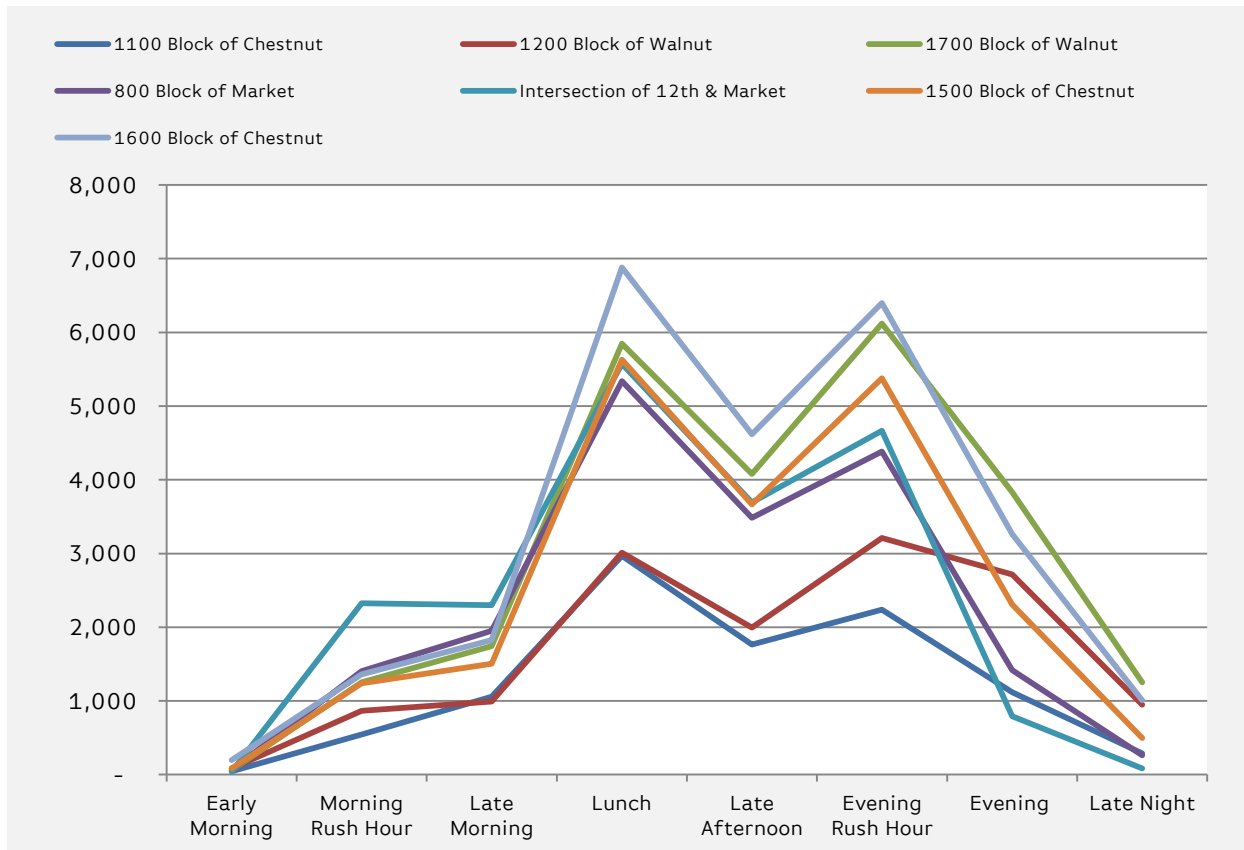

Headlines for April 2012

Pedestrian activity in Center City Philadelphia was up ▲ 7.5% compared to last month

Pedestrian activity in Center City Philadelphia was up compared to same month last year

Average Daily Pedestrian Count – April 2012

	Average Weekday Pedestrian Activity		Average Weekend Pedestrian Activity	
	2012	2011	2012	2011
1100 Block of Chestnut	11,182	-	7,113	-
1200 Block of Walnut	14,350	-	12,505	-
1700 Block of Walnut	23,718	-	25,356	-
800 Block of Market	20,303	-	13,325	-
Intersection of 12th & Market	21,993	-	13,153	-
1500 Block of Chestnut	21,865	-	16,413	-
1600 Block of Chestnut	27,170	-	21,506	-

Average Daily Pedestrian Count by Time of Day
April 2012

	1100 Block of Chestnut		1200 Block of Walnut		1700 Block of Walnut		800 Block of Market		Intersection of 12th & Market		1500 Block of Chestnut		1600 Block of Chestnut	
	2012	2011	2012	2011	2012	2011	2012	2011	2012	2011	2012	2011	2012	2011
Early Morning	47	-	82	-	60	-	69	-	43	-	84	-	197	-
Morning RH*	545	-	867	-	1,254	-	1,406	-	2,323	-	1,241	-	1,359	-
Late Morning	1,055	-	991	-	1,745	-	1,951	-	2,298	-	1,503	-	1,825	-
Lunch	2,966	-	3,011	-	5,846	-	5,338	-	5,573	-	5,631	-	6,880	-
Late Afternoon	1,763	-	1,996	-	4,078	-	3,484	-	3,691	-	3,668	-	4,619	-
Evening RH*	2,237	-	3,212	-	6,119	-	4,385	-	4,666	-	5,377	-	6,400	-
Evening	1,117	-	2,716	-	3,832	-	1,416	-	790	-	2,308	-	3,264	-
Late Night	290	-	948	-	1,251	-	261	-	83	-	496	-	1,009	-