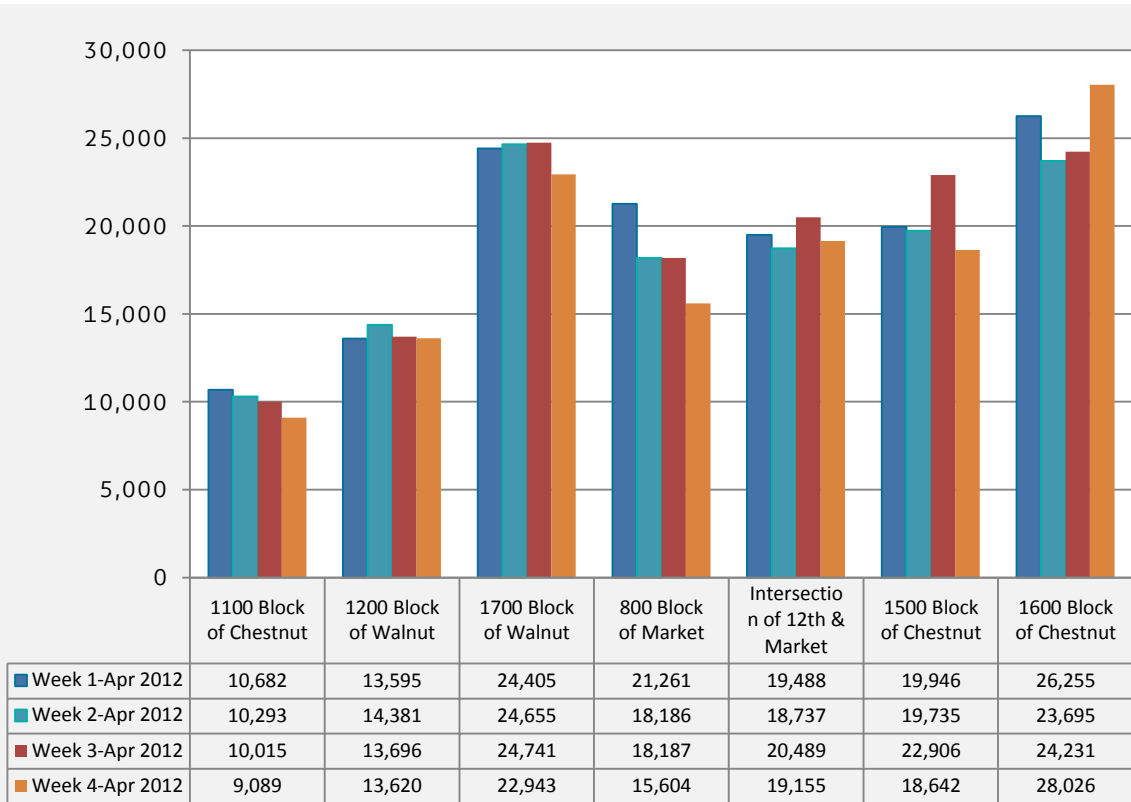

Headlines for April 2012

Pedestrian activity in Center City Philadelphia was up ▲ 7.5% compared to last month

Pedestrian activity in Center City Philadelphia was up compared to same month last year

Average Daily Pedestrian Count – April 2012

Average Daily Pedestrian Count by Time of Day
April 2012

	1100 Block of Chestnut		1200 Block of Walnut		1700 Block of Walnut		800 Block of Market		Intersection of 12th & Market		1500 Block of Chestnut		1600 Block of Chestnut	
	2012	2011	2012	2011	2012	2011	2012	2011	2012	2011	2012	2011	2012	2011
Early Morning	47	-	82	-	60	-	69	-	43	-	84	-	197	-
Morning RH*	545	-	867	-	1,254	-	1,406	-	2,323	-	1,241	-	1,359	-
Late Morning	1,055	-	991	-	1,745	-	1,951	-	2,298	-	1,503	-	1,825	-
Lunch	2,966	-	3,011	-	5,846	-	5,338	-	5,573	-	5,631	-	6,880	-
Late Afternoon	1,763	-	1,996	-	4,078	-	3,484	-	3,691	-	3,668	-	4,619	-
Evening RH*	2,237	-	3,212	-	6,119	-	4,385	-	4,666	-	5,377	-	6,400	-
Evening	1,117	-	2,716	-	3,832	-	1,416	-	790	-	2,308	-	3,264	-
Late Night	290	-	948	-	1,251	-	261	-	83	-	496	-	1,009	-

Time of Day Key

Early morning: 4am-6am

Morning RH: 6am-9am

Late Morning: 9am-11am

Lunch: 11am-2pm

Late Afternoon: 2pm-4pm

Evening RH: 4pm-7pm

Evening: 7pm-11pm

Late Night: 11pm-4am

*N.B. RH stands for Rush Hour

Average Pedestrian Count by Week-April 2012

	Week 1-Apr 2012		Week 2-Apr 2012		Week 3-Apr 2012		Week 4-Apr 2012	
	2012	2011	2012	2011	2012	2011	2012	2011
1100 Block of Chestnut	10,682	-	10,293	-	10,015	-	9,089	-
1200 Block of Walnut	13,595	-	14,381	-	13,696	-	13,620	-
1700 Block of Walnut	24,405	-	24,655	-	24,741	-	22,943	-
800 Block of Market	21,261	-	18,186	-	18,187	-	15,604	-
Intersection of 12th & Market	19,488	-	18,737	-	20,489	-	19,155	-
1500 Block of Chestnut	19,946	-	19,735	-	22,906	-	18,642	-
1600 Block of Chestnut	26,255	-	23,695	-	24,231	-	28,026	-