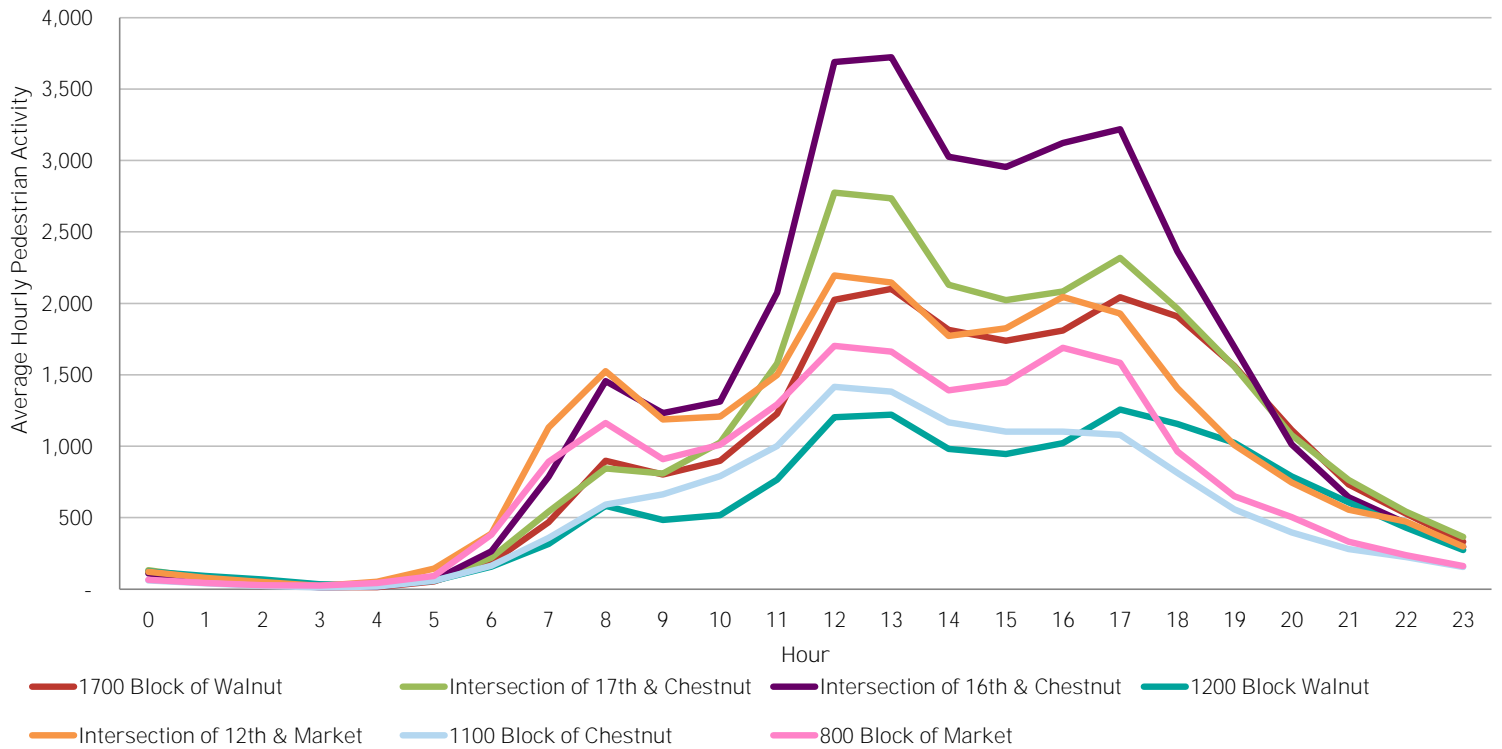

### Average Daily Pedestrian Volume\* by Location (Monday - Sunday)

### Average Daily Pedestrian Volume\* by Weekday/Weekend

\*Pedestrian Volume refers to pedestrians traveling in both directions on either side of the street at the indicated locations

## Average Hourly Pedestrian Volume\* on Weekdays (Monday - Friday)