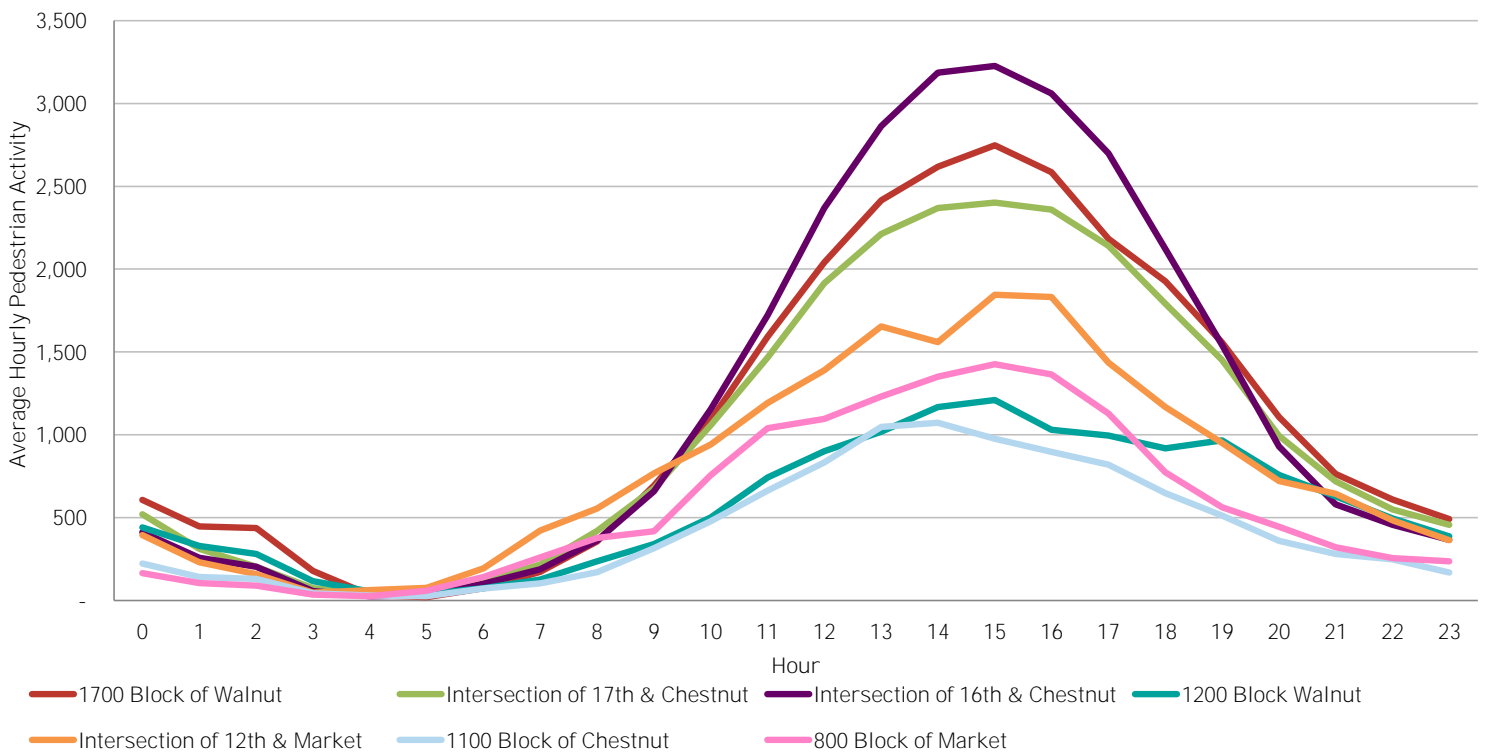

Average Hourly Pedestrian Volume* on Weekends (Saturday - Sunday)

*Pedestrian Volume refers to pedestrians traveling in both directions on either side of the street at the indicated locations

For more information on pedestrian counts contact Casandra Dominguez at cdominguez@centercityphila.org or 215.440.5533