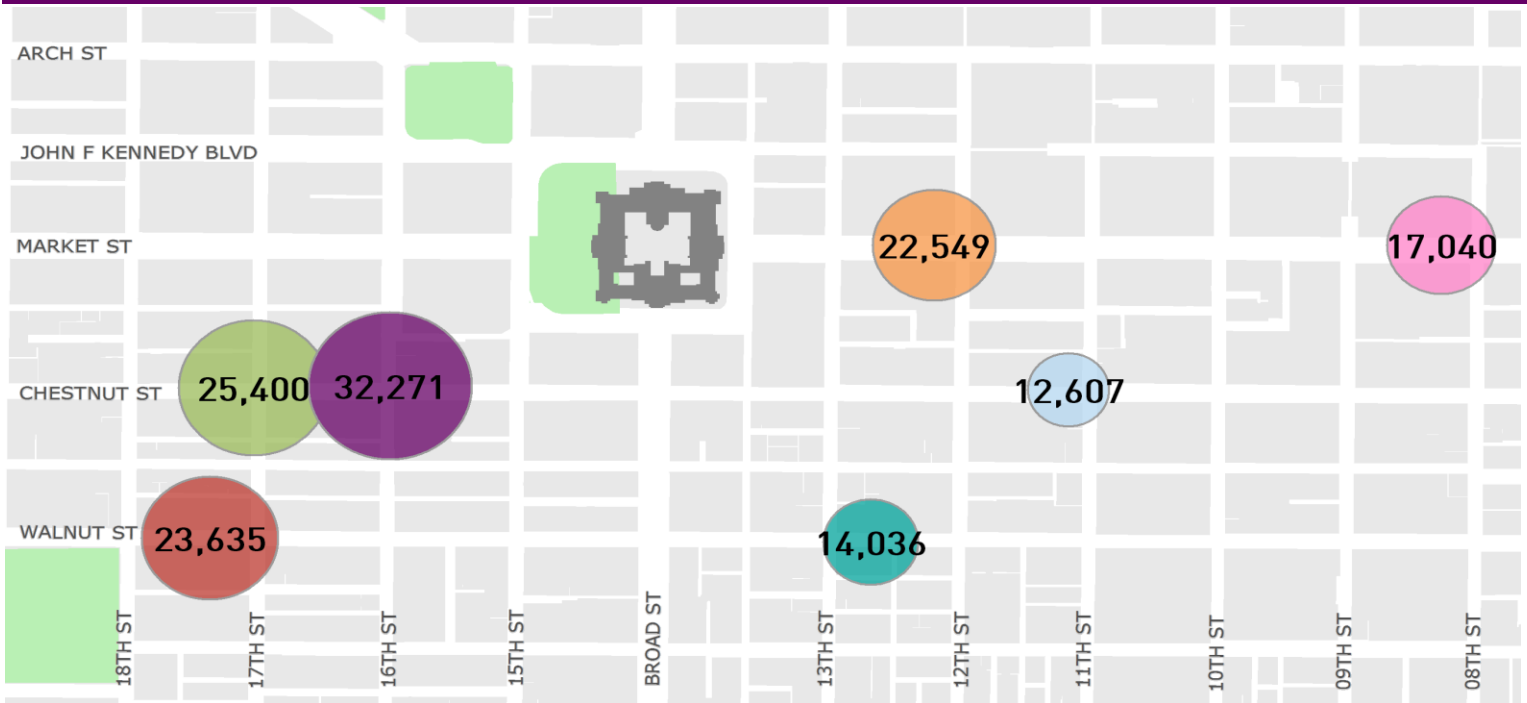

# CENTER CITY REPORTS: PEDESTRIAN COUNTS

April 2015

www.PhiladelphiaRetail.com

### Average Daily Pedestrian Volume\* by Location (Monday - Sunday)

### Average Daily Pedestrian Volume\* by Weekday/Weekend

\*Pedestrian Volume refers to pedestrians traveling in both directions on either side of the street at the indicated locations

## Average Hourly Pedestrian Volume\* on Weekdays (Monday - Friday)