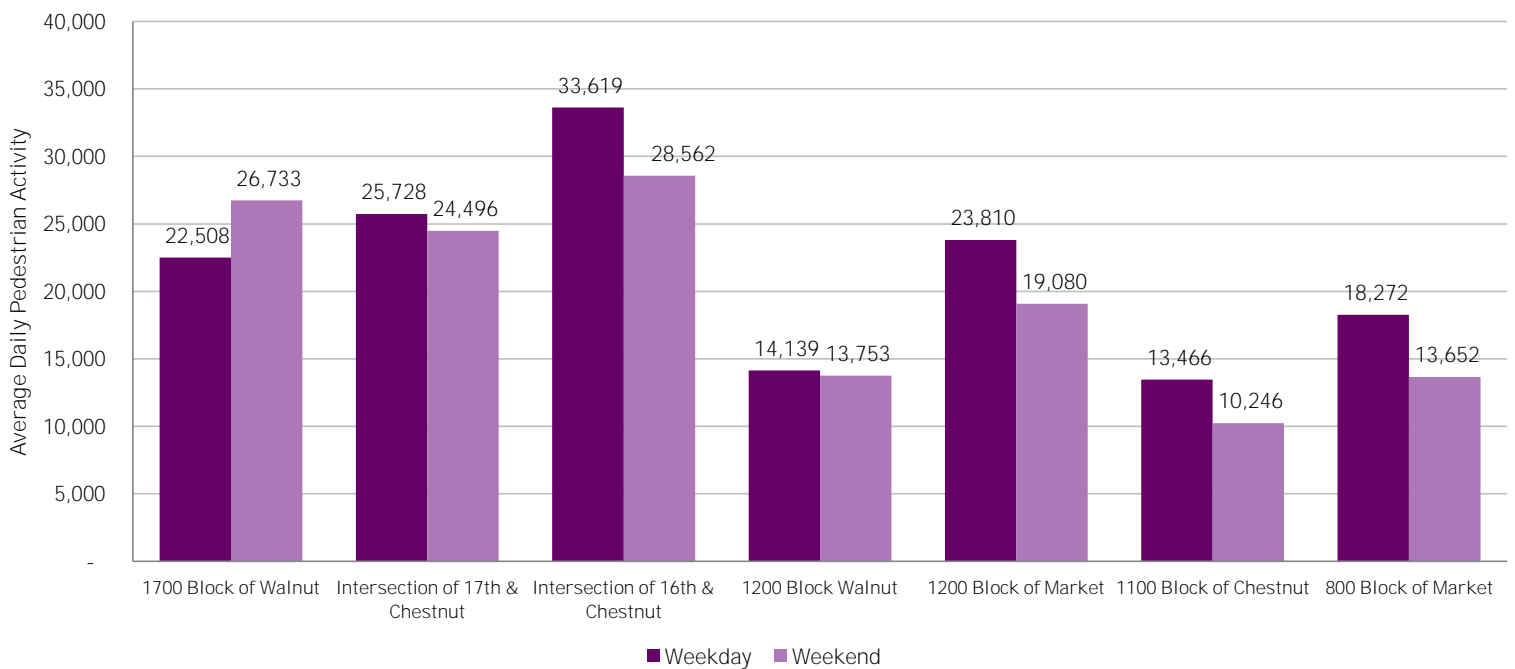

# CENTER CITY REPORTS: PEDESTRIAN COUNTS

April 2015

www.PhiladelphiaRetail.com

### Average Daily Pedestrian Volume\* by Location (Monday - Sunday)

### Average Daily Pedestrian Volume\* by Weekday/Weekend

\*Pedestrian Volume refers to pedestrians traveling in both directions on either side of the street at the indicated locations

## Average Hourly Pedestrian Volume\* on Weekdays (Monday - Friday)