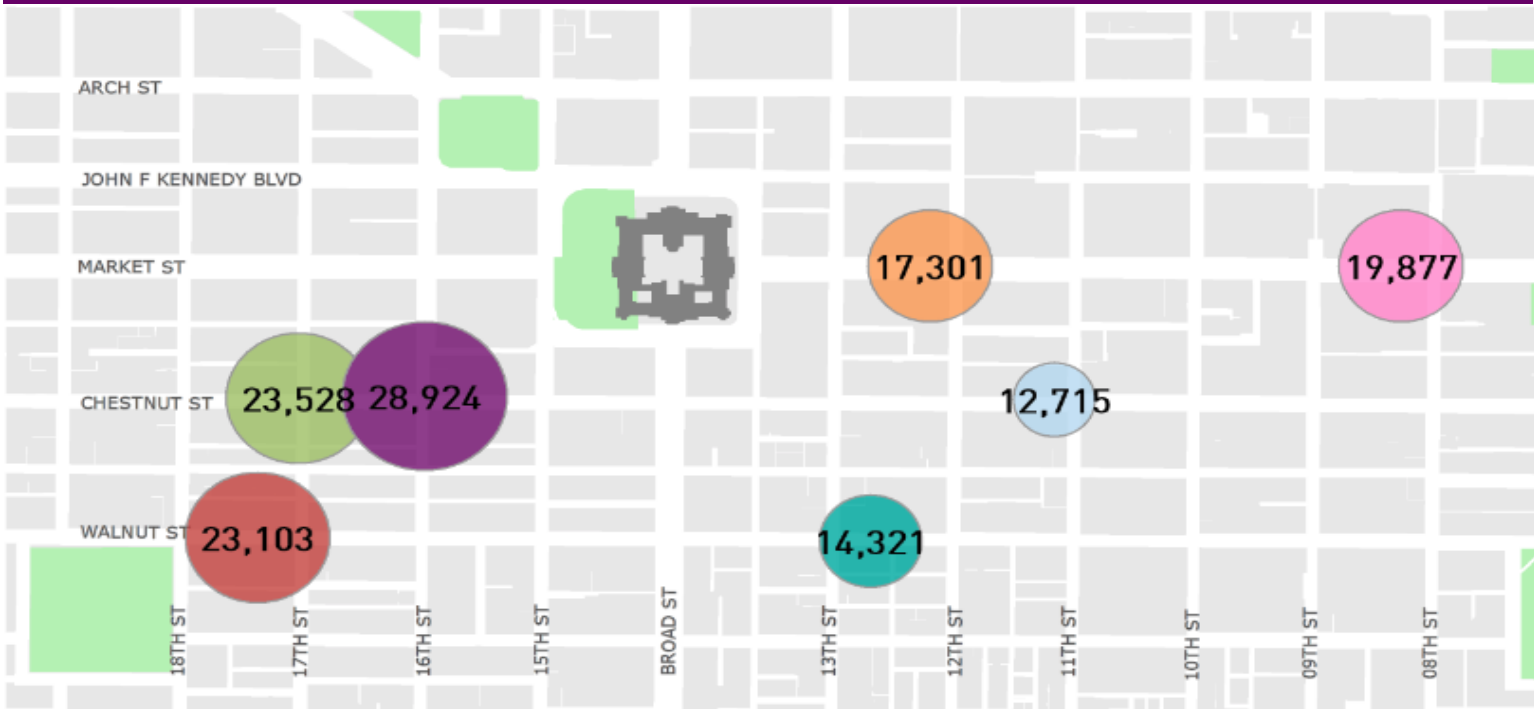

CENTER CITY REPORTS: PEDESTRIAN COUNTS

April 2016

www.PhiladelphiaRetail.com

Average Daily Pedestrian Volume* by Location (Monday - Sunday)

Average Daily Pedestrian Volume* by Weekday/Weekend

*Pedestrian Volume refers to pedestrians traveling in both directions on either side of the street at the indicated locations

Average Hourly Pedestrian Volume* on Weekdays (Monday - Friday)

Average Hourly Pedestrian Volume* on Weekends (Saturday - Sunday)

*Pedestrian Volume refers to pedestrians traveling in both directions on either side of the street at the indicated locations