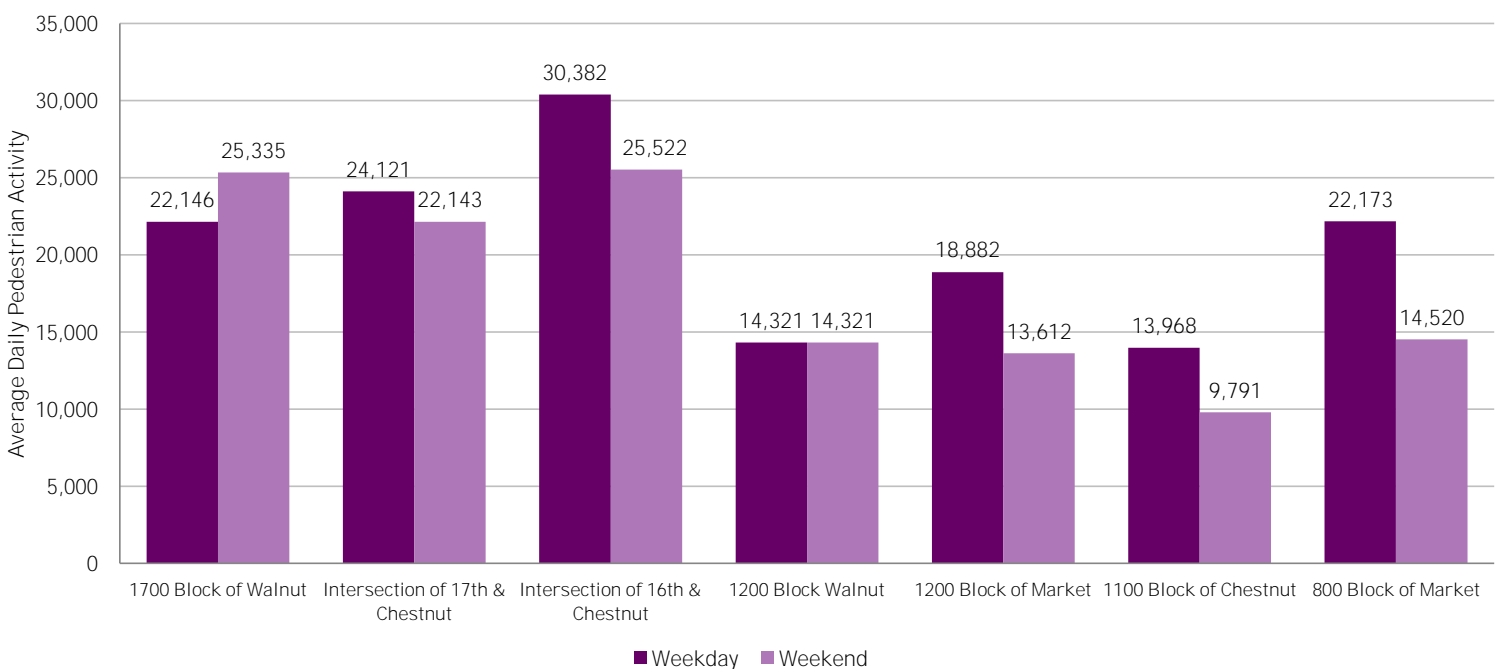

CENTER CITY REPORTS: PEDESTRIAN COUNTS

April 2016

www.PhiladelphiaRetail.com

Average Daily Pedestrian Volume* by Location (Monday - Sunday)

Average Daily Pedestrian Volume* by Weekday/Weekend

*Pedestrian Volume refers to pedestrians traveling in both directions on either side of the street at the indicated locations

Average Hourly Pedestrian Volume* on Weekdays (Monday - Friday)

Average Hourly Pedestrian Volume* on Weekends (Saturday - Sunday)

*Pedestrian Volume refers to pedestrians traveling in both directions on either side of the street at the indicated locations