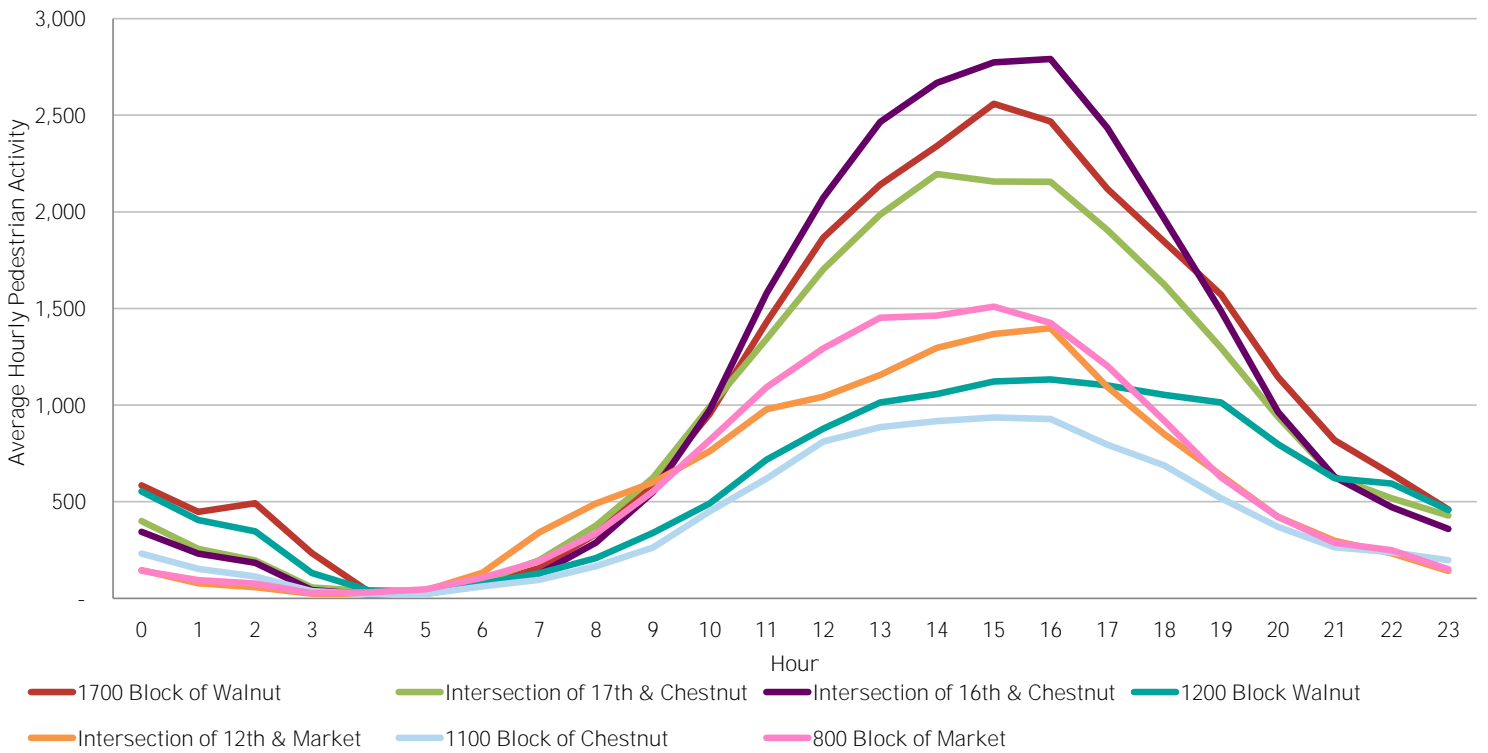

CENTER CITY REPORTS: PEDESTRIAN COUNTS

April 2016

www.PhiladelphiaRetail.com

Average Daily Pedestrian Volume* by Location (Monday - Sunday)

Average Daily Pedestrian Volume* by Weekday/Weekend

*Pedestrian Volume refers to pedestrians traveling in both directions on either side of the street at the indicated locations

Average Hourly Pedestrian Volume* on Weekdays (Monday - Friday)

Average Hourly Pedestrian Volume* on Weekends (Saturday - Sunday)

*Pedestrian Volume refers to pedestrians traveling in both directions on either side of the street at the indicated locations