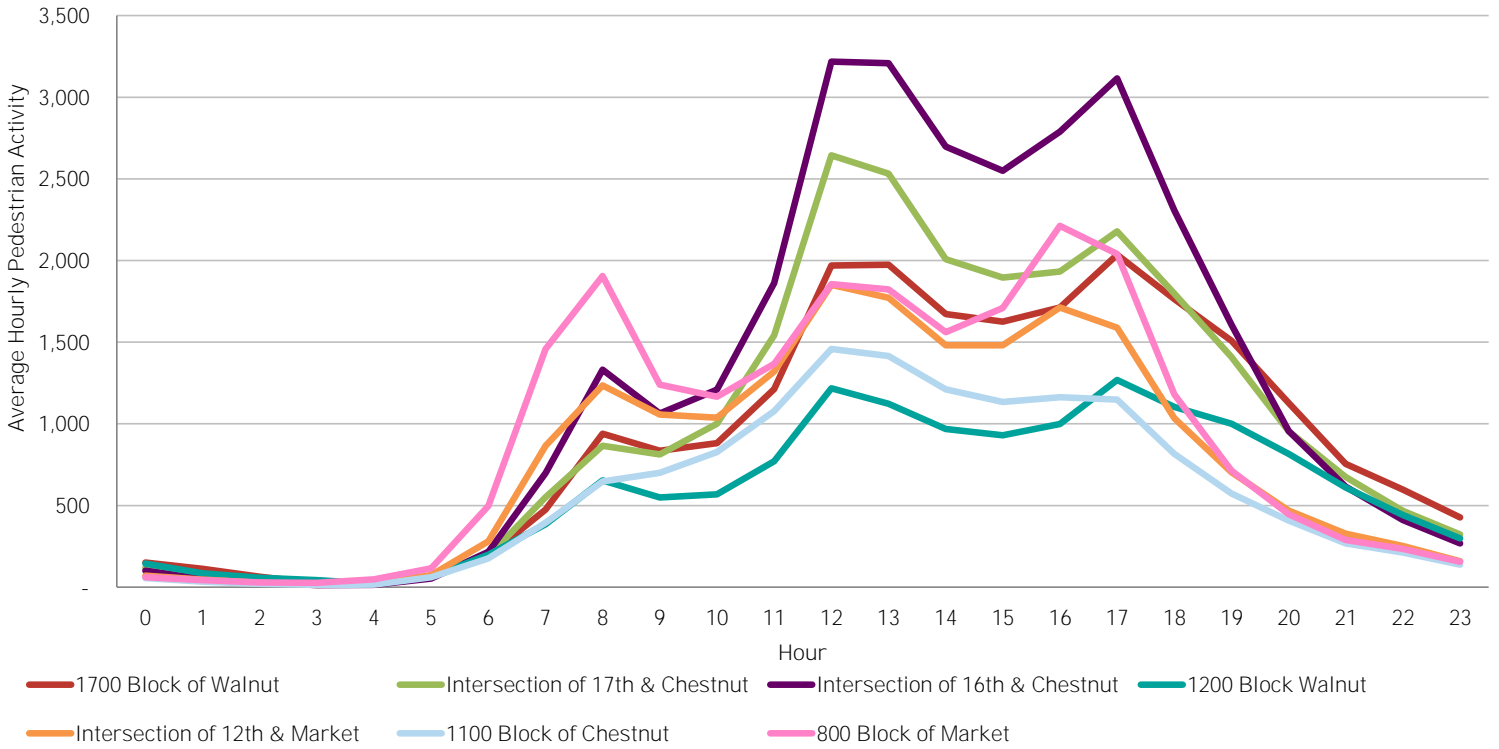

CENTER CITY REPORTS: PEDESTRIAN COUNTS

April 2016

www.PhiladelphiaRetail.com

Average Daily Pedestrian Volume* by Location (Monday - Sunday)

Average Daily Pedestrian Volume* by Weekday/Weekend

*Pedestrian Volume refers to pedestrians traveling in both directions on either side of the street at the indicated locations

Average Hourly Pedestrian Volume* on Weekdays (Monday - Friday)

Average Hourly Pedestrian Volume* on Weekends (Saturday - Sunday)

*Pedestrian Volume refers to pedestrians traveling in both directions on either side of the street at the indicated locations