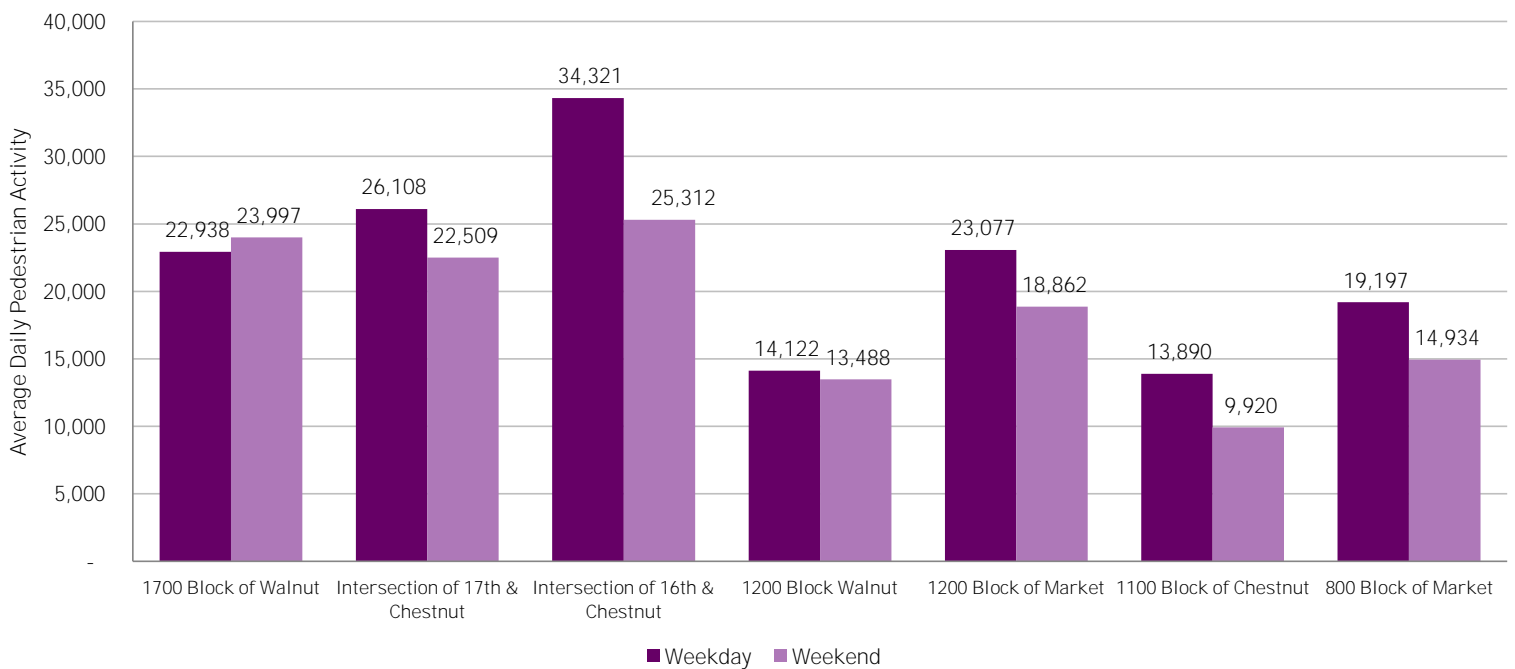

CENTER CITY REPORTS: PEDESTRIAN COUNTS

May 2015

www.PhiladelphiaRetail.com

Average Daily Pedestrian Volume* by Location (Monday - Sunday)

Average Daily Pedestrian Volume* by Weekday/Weekend

*Pedestrian Volume refers to pedestrians traveling in both directions on either side of the street at the indicated locations

Average Hourly Pedestrian Volume* on Weekdays (Monday - Friday)

Average Hourly Pedestrian Volume* on Weekends (Saturday - Sunday)

*Pedestrian Volume refers to pedestrians traveling in both directions on either side of the street at the indicated locations