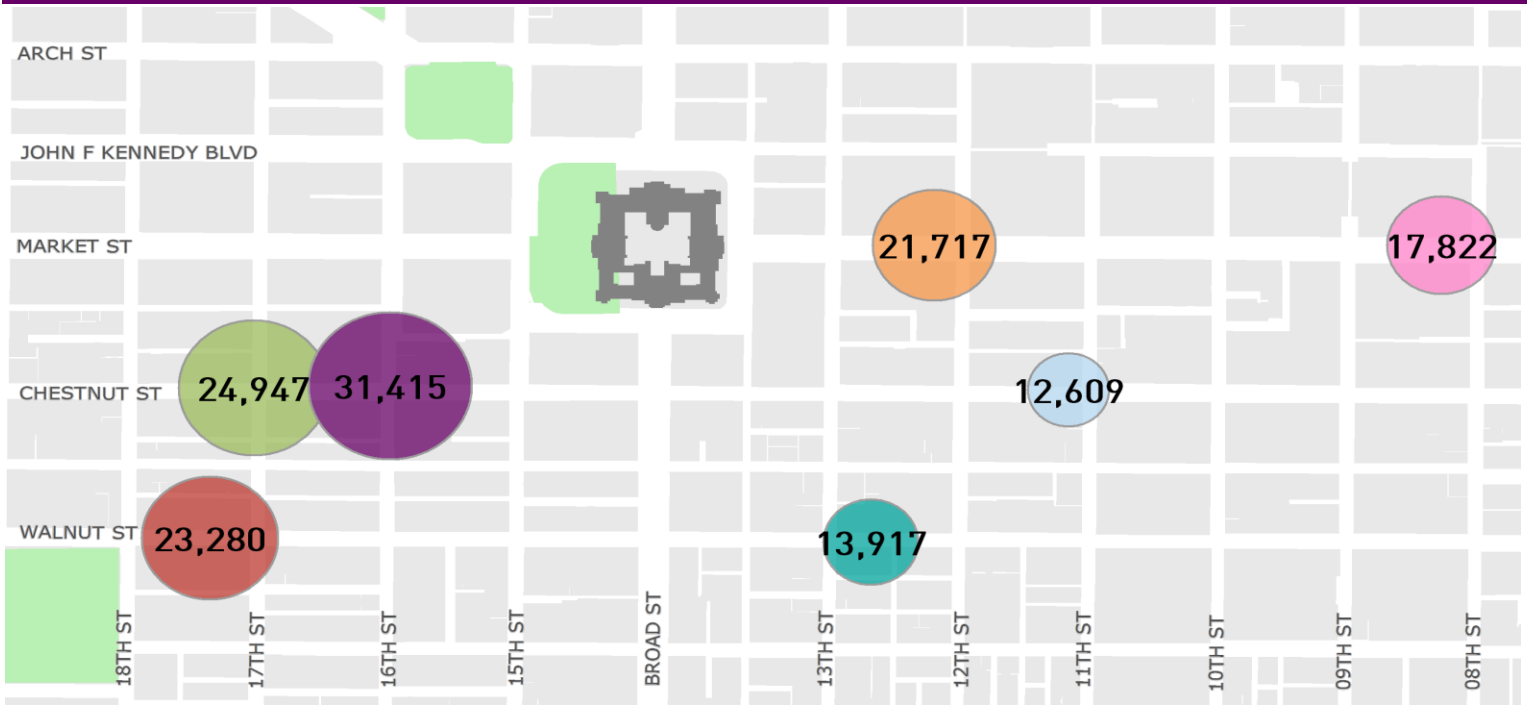

CENTER CITY REPORTS: PEDESTRIAN COUNTS

May 2015

www.PhiladelphiaRetail.com

Average Daily Pedestrian Volume* by Location (Monday - Sunday)

Average Daily Pedestrian Volume* by Weekday/Weekend

*Pedestrian Volume refers to pedestrians traveling in both directions on either side of the street at the indicated locations

Average Hourly Pedestrian Volume* on Weekdays (Monday - Friday)

Average Hourly Pedestrian Volume* on Weekends (Saturday - Sunday)

*Pedestrian Volume refers to pedestrians traveling in both directions on either side of the street at the indicated locations