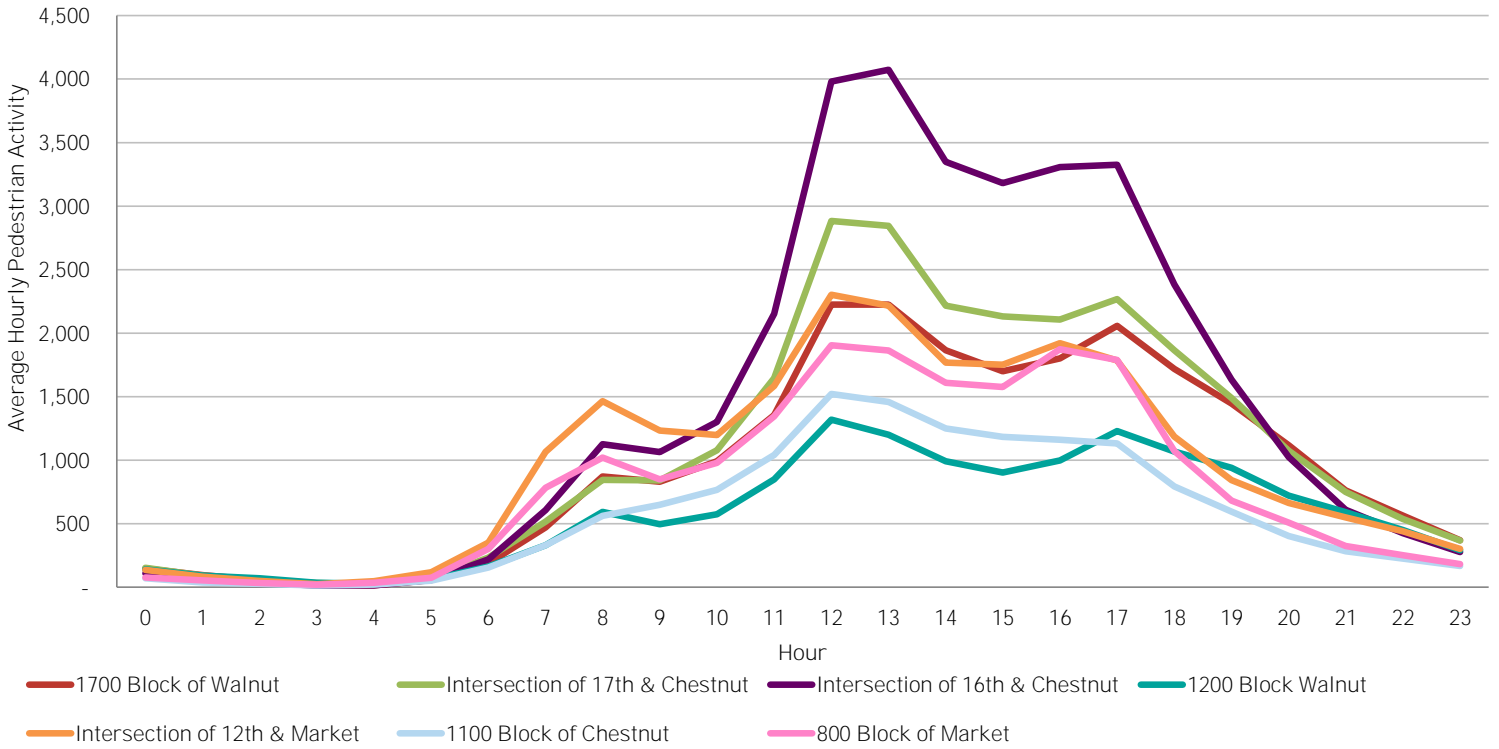

CENTER CITY REPORTS: PEDESTRIAN COUNTS

May 2015

www.PhiladelphiaRetail.com

Average Daily Pedestrian Volume* by Location (Monday - Sunday)

Average Daily Pedestrian Volume* by Weekday/Weekend

*Pedestrian Volume refers to pedestrians traveling in both directions on either side of the street at the indicated locations

Average Hourly Pedestrian Volume* on Weekdays (Monday - Friday)

Average Hourly Pedestrian Volume* on Weekends (Saturday - Sunday)

*Pedestrian Volume refers to pedestrians traveling in both directions on either side of the street at the indicated locations