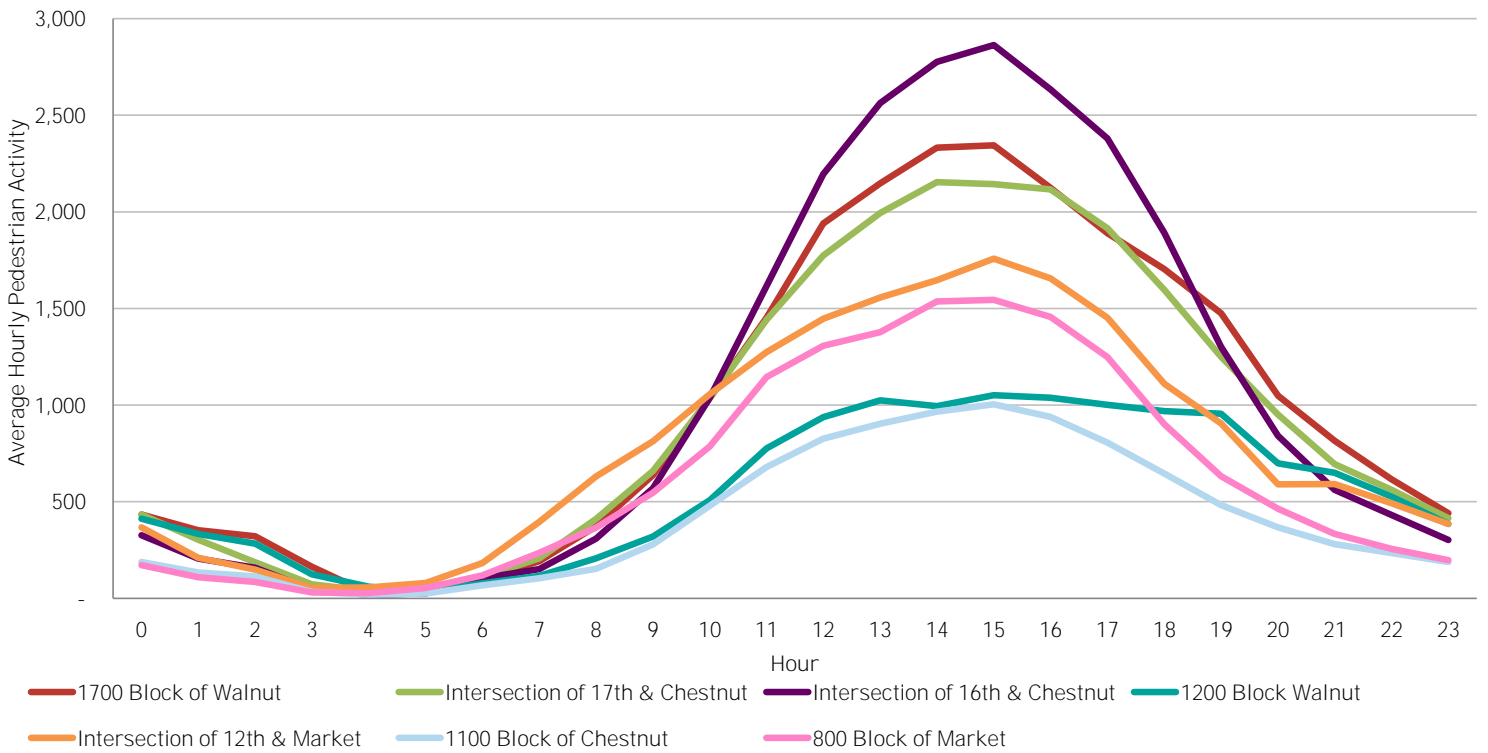

CENTER CITY REPORTS: PEDESTRIAN COUNTS

May 2015

www.PhiladelphiaRetail.com

Average Daily Pedestrian Volume* by Location (Monday - Sunday)

Average Daily Pedestrian Volume* by Weekday/Weekend

*Pedestrian Volume refers to pedestrians traveling in both directions on either side of the street at the indicated locations

Average Hourly Pedestrian Volume* on Weekdays (Monday - Friday)

Average Hourly Pedestrian Volume* on Weekends (Saturday - Sunday)

*Pedestrian Volume refers to pedestrians traveling in both directions on either side of the street at the indicated locations