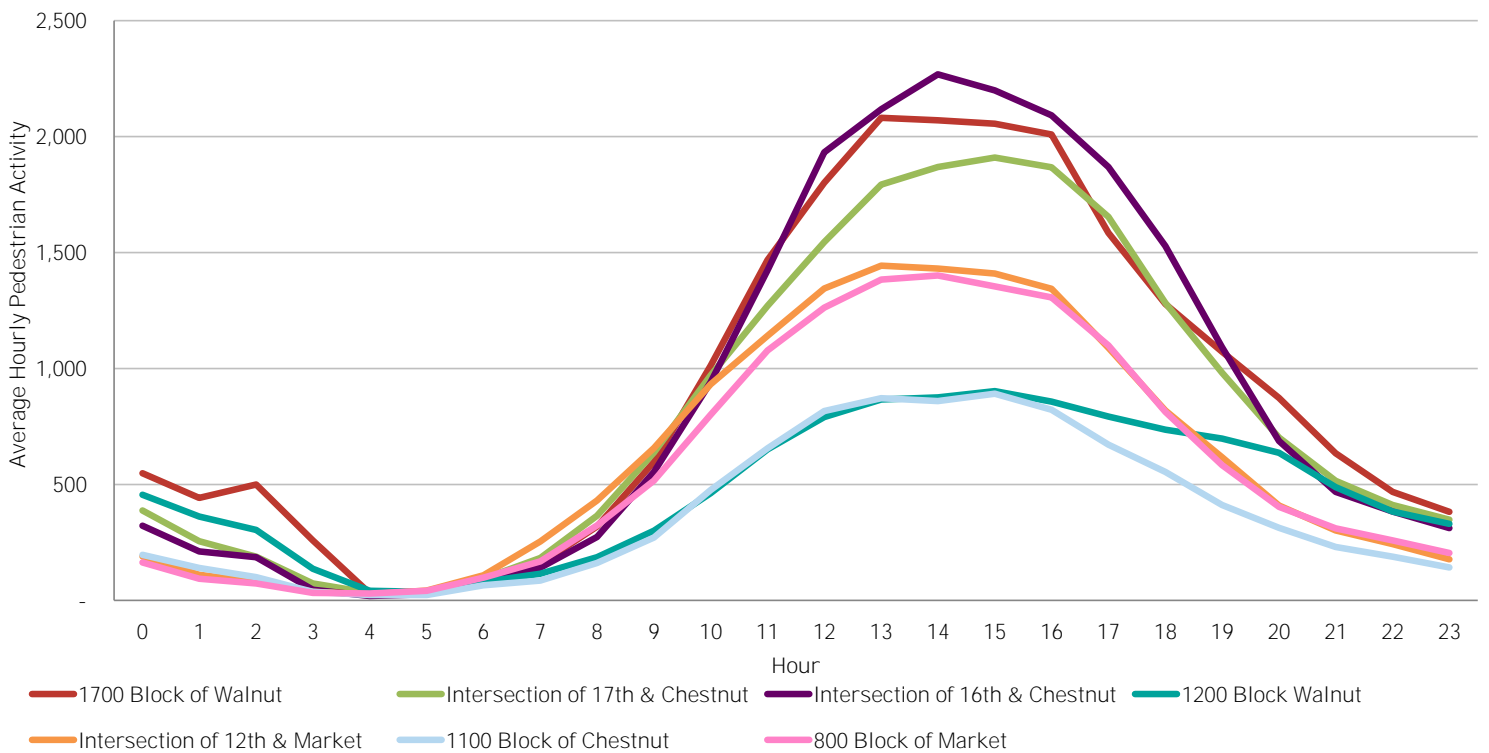

CENTER CITY REPORTS: PEDESTRIAN COUNTS

May 2016

www.PhiladelphiaRetail.com

Average Daily Pedestrian Volume* by Location (Monday - Sunday)

Average Daily Pedestrian Volume* by Weekday/Weekend

*Pedestrian Volume refers to pedestrians traveling in both directions on either side of the street at the indicated locations

Average Hourly Pedestrian Volume* on Weekdays (Monday - Friday)

Average Hourly Pedestrian Volume* on Weekends (Saturday - Sunday)

*Pedestrian Volume refers to pedestrians traveling in both directions on either side of the street at the indicated locations