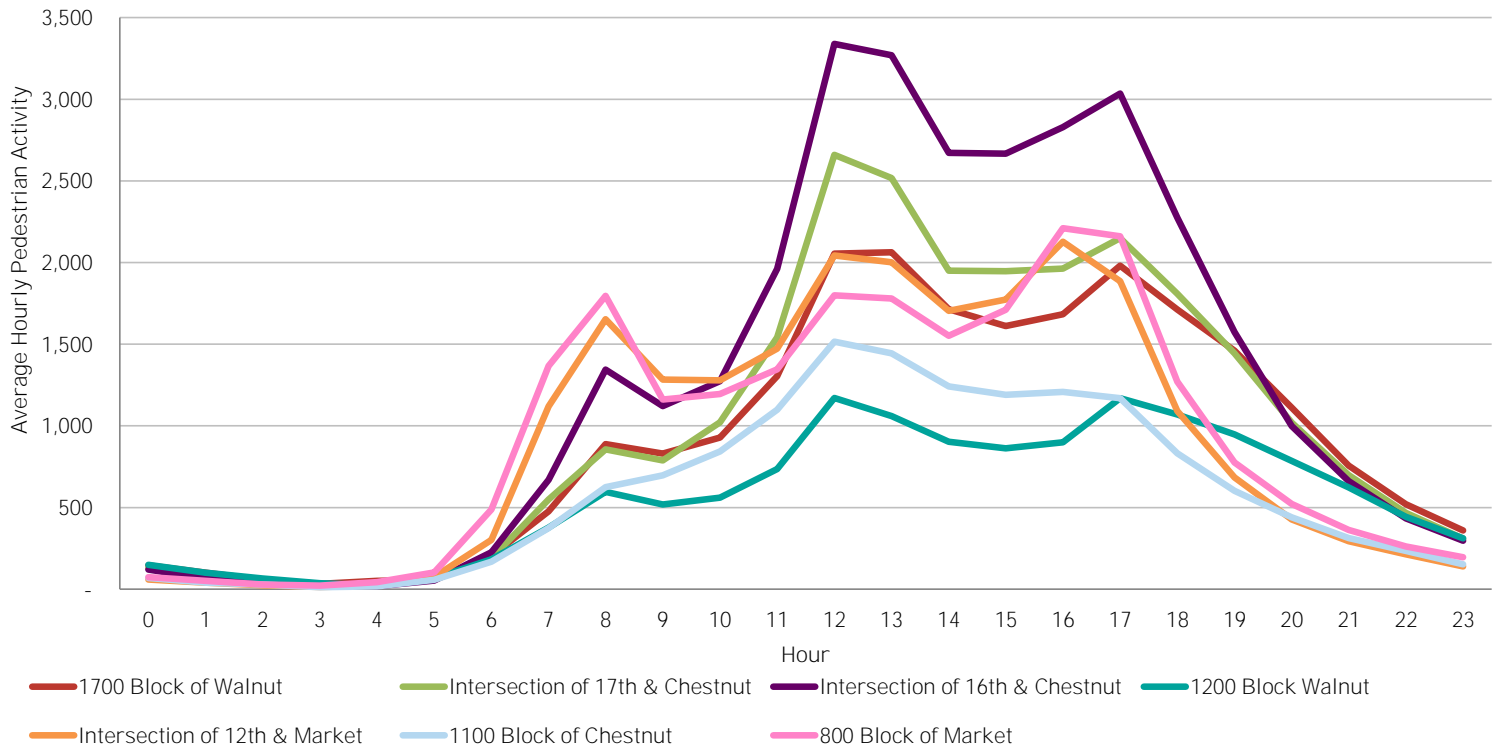

CENTER CITY REPORTS: PEDESTRIAN COUNTS

May 2016

www.PhiladelphiaRetail.com

Average Daily Pedestrian Volume* by Location (Monday - Sunday)

Average Daily Pedestrian Volume* by Weekday/Weekend

*Pedestrian Volume refers to pedestrians traveling in both directions on either side of the street at the indicated locations

Average Hourly Pedestrian Volume* on Weekdays (Monday - Friday)

Average Hourly Pedestrian Volume* on Weekends (Saturday - Sunday)

*Pedestrian Volume refers to pedestrians traveling in both directions on either side of the street at the indicated locations