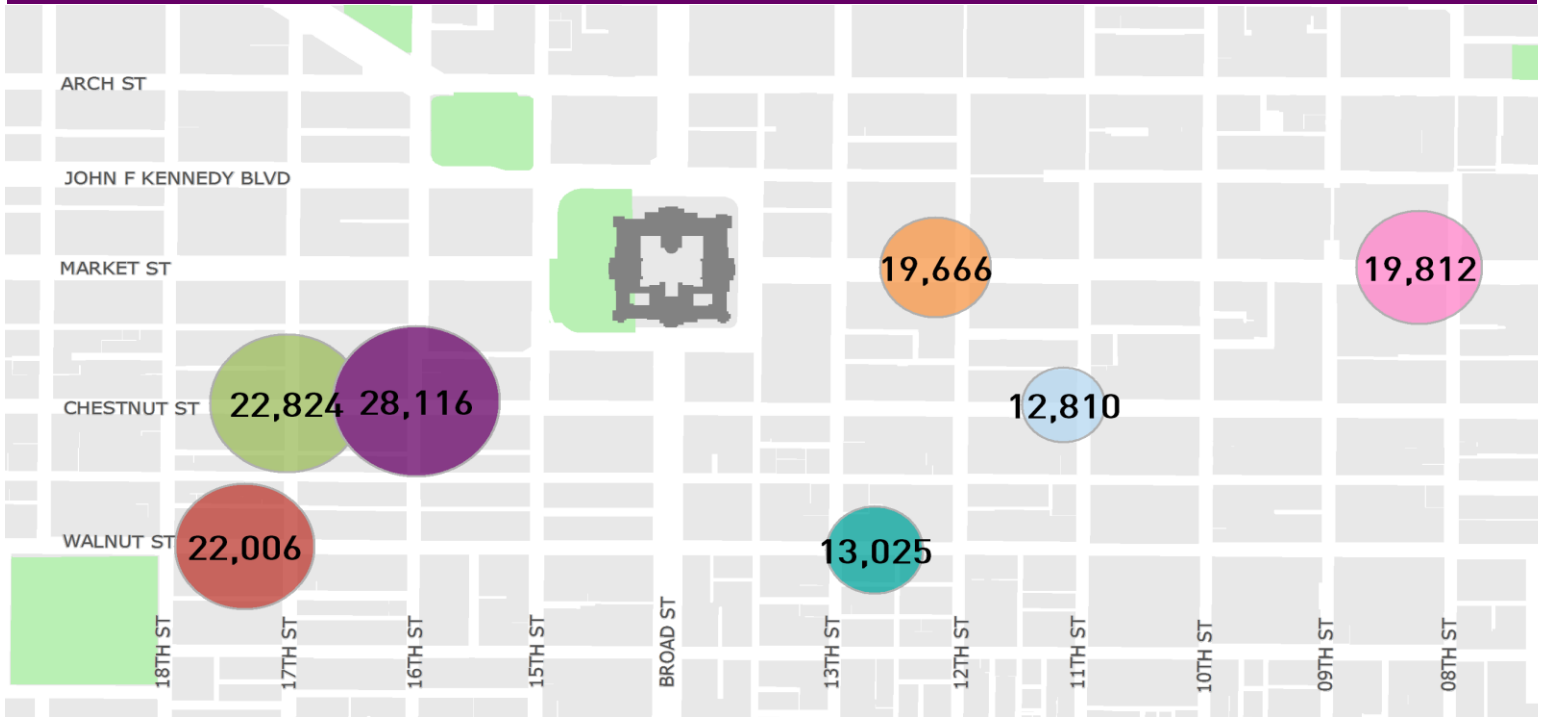

CENTER CITY REPORTS: PEDESTRIAN COUNTS

May 2016

www.PhiladelphiaRetail.com

Average Daily Pedestrian Volume* by Location (Monday - Sunday)

Average Daily Pedestrian Volume* by Weekday/Weekend

*Pedestrian Volume refers to pedestrians traveling in both directions on either side of the street at the indicated locations

Average Hourly Pedestrian Volume* on Weekdays (Monday - Friday)

Average Hourly Pedestrian Volume* on Weekends (Saturday - Sunday)

*Pedestrian Volume refers to pedestrians traveling in both directions on either side of the street at the indicated locations