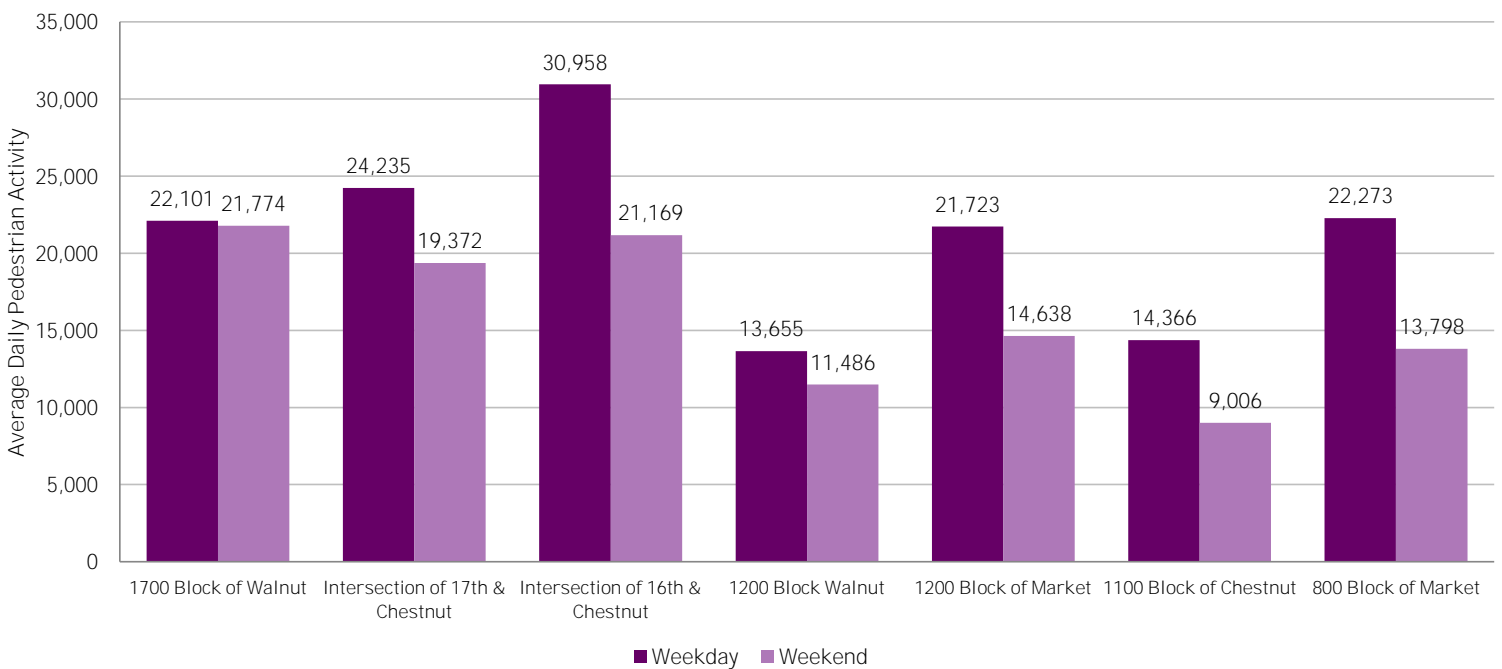

CENTER CITY REPORTS: PEDESTRIAN COUNTS

May 2016

www.PhiladelphiaRetail.com

Average Daily Pedestrian Volume* by Location (Monday - Sunday)

Average Daily Pedestrian Volume* by Weekday/Weekend

*Pedestrian Volume refers to pedestrians traveling in both directions on either side of the street at the indicated locations

Average Hourly Pedestrian Volume* on Weekdays (Monday - Friday)

Average Hourly Pedestrian Volume* on Weekends (Saturday - Sunday)

*Pedestrian Volume refers to pedestrians traveling in both directions on either side of the street at the indicated locations