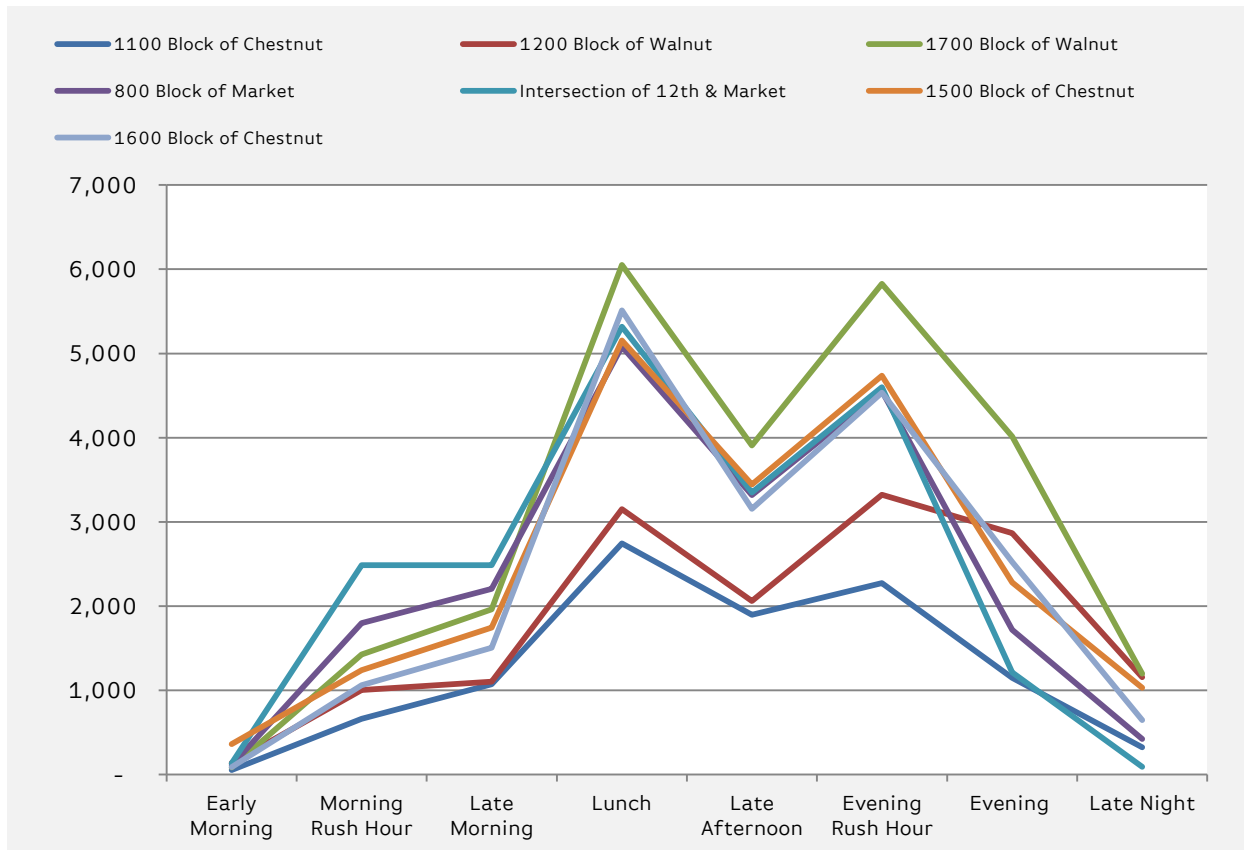

Headlines for June 2012

Pedestrian activity in Center City Philadelphia was up ▼ -4.2% compared to last month

Pedestrian activity in Center City Philadelphia was up compared to same month last year

Average Daily Pedestrian Count – June 2012

	Average Weekday Pedestrian Activity		Average Weekend Pedestrian Activity	
	2012	2011	2012	2011
1100 Block of Chestnut	11,295	-	7,404	-
1200 Block of Walnut	15,185	-	13,832	-
1700 Block of Walnut	24,418	-	24,620	-
800 Block of Market	20,732	-	15,417	-
Intersection of 12th & Market	21,851	-	14,253	-
1500 Block of Chestnut	21,715	-	15,693	-
1600 Block of Chestnut	20,610	-	15,065	-

Average Daily Pedestrian Count by Time of Day  
June 2012

	1100 Block of Chestnut		1200 Block of Walnut		1700 Block of Walnut		800 Block of Market		Intersection of 12th & Market		1500 Block of Chestnut		1600 Block of Chestnut	
	2012	2011	2012	2011	2012	2011	2012	2011	2012	2011	2012	2011	2012	2011
Early Morning	53	-	136	-	86	-	113	-	134	-	363	-	89	-
Morning RH*	662	-	1,005	-	1,428	-	1,797	-	2,486	-	1,240	-	1,060	-
Late Morning	1,074	-	1,101	-	1,961	-	2,207	-	2,485	-	1,747	-	1,506	-
Lunch	2,745	-	3,150	-	6,049	-	5,082	-	5,316	-	5,153	-	5,511	-
Late Afternoon	1,898	-	2,062	-	3,909	-	3,319	-	3,348	-	3,444	-	3,154	-
Evening RH*	2,275	-	3,322	-	5,828	-	4,554	-	4,601	-	4,736	-	4,534	-
Evening	1,151	-	2,867	-	4,015	-	1,719	-	1,215	-	2,279	-	2,524	-
Late Night	325	-	1,155	-	1,199	-	423	-	94	-	1,032	-	646	-

Time of Day Key

Early morning: 4am-6am

Morning RH: 6am-9am

Late Morning: 9am-11am

Lunch: 11am-2pm

Late Afternoon: 2pm-4pm

Evening RH: 4pm-7pm

Evening: 7pm-11pm