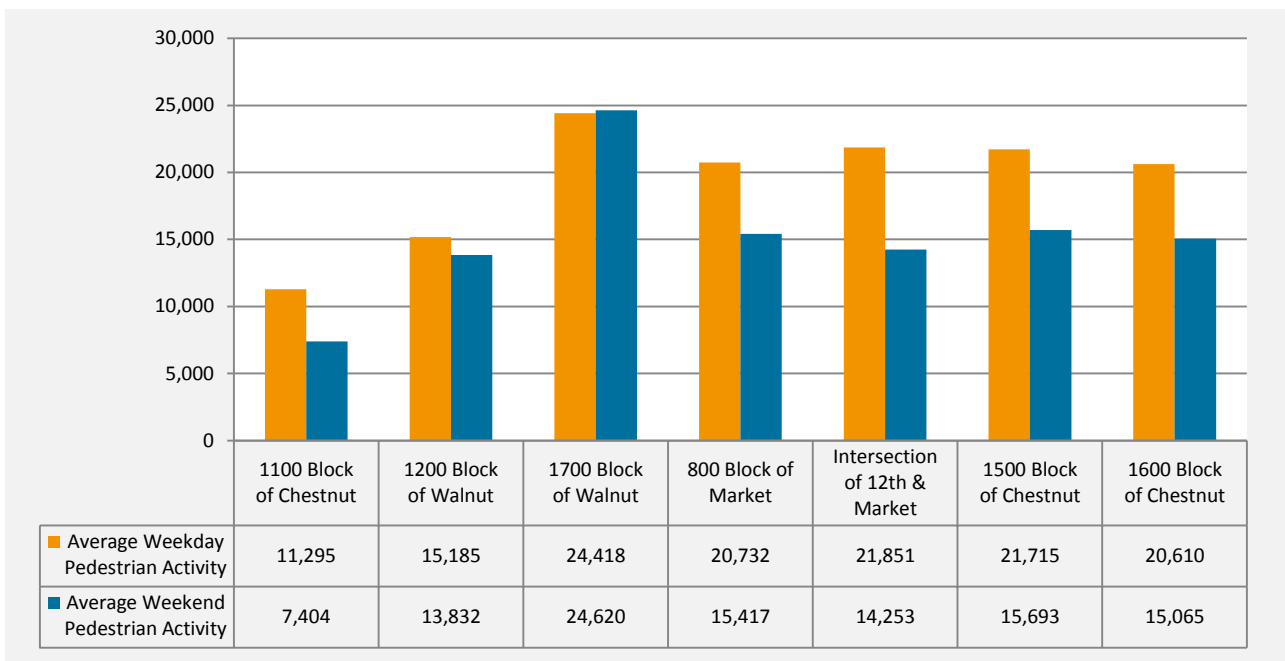

Headlines for June 2012

Pedestrian activity in Center City Philadelphia was up ▼ -4.2% compared to last month

Pedestrian activity in Center City Philadelphia was up compared to same month last year

Average Daily Pedestrian Count – June 2012

	Average Weekday Pedestrian Activity		Average Weekend Pedestrian Activity	
	2012	2011	2012	2011
1100 Block of Chestnut	11,295	-	7,404	-
1200 Block of Walnut	15,185	-	13,832	-
1700 Block of Walnut	24,418	-	24,620	-
800 Block of Market	20,732	-	15,417	-
Intersection of 12th & Market	21,851	-	14,253	-
1500 Block of Chestnut	21,715	-	15,693	-
1600 Block of Chestnut	20,610	-	15,065	-

Average Daily Pedestrian Count by Time of Day  
June 2012

	1100 Block of Chestnut		1200 Block of Walnut		1700 Block of Walnut		800 Block of Market		Intersection of 12th & Market		1500 Block of Chestnut		1600 Block of Chestnut	
	2012	2011	2012	2011	2012	2011	2012	2011	2012	2011	2012	2011	2012	2011
Early Morning	53	-	136	-	86	-	113	-	134	-	363	-	89	-
Morning RH*	662	-	1,005	-	1,428	-	1,797	-	2,486	-	1,240	-	1,060	-
Late Morning	1,074	-	1,101	-	1,961	-	2,207	-	2,485	-	1,747	-	1,506	-
Lunch	2,745	-	3,150	-	6,049	-	5,082	-	5,316	-	5,153	-	5,511	-
Late Afternoon	1,898	-	2,062	-	3,909	-	3,319	-	3,348	-	3,444	-	3,154	-
Evening RH*	2,275	-	3,322	-	5,828	-	4,554	-	4,601	-	4,736	-	4,534	-
Evening	1,151	-	2,867	-	4,015	-	1,719	-	1,215	-	2,279	-	2,524	-
Late Night	325	-	1,155	-	1,199	-	423	-	94	-	1,032	-	646	-