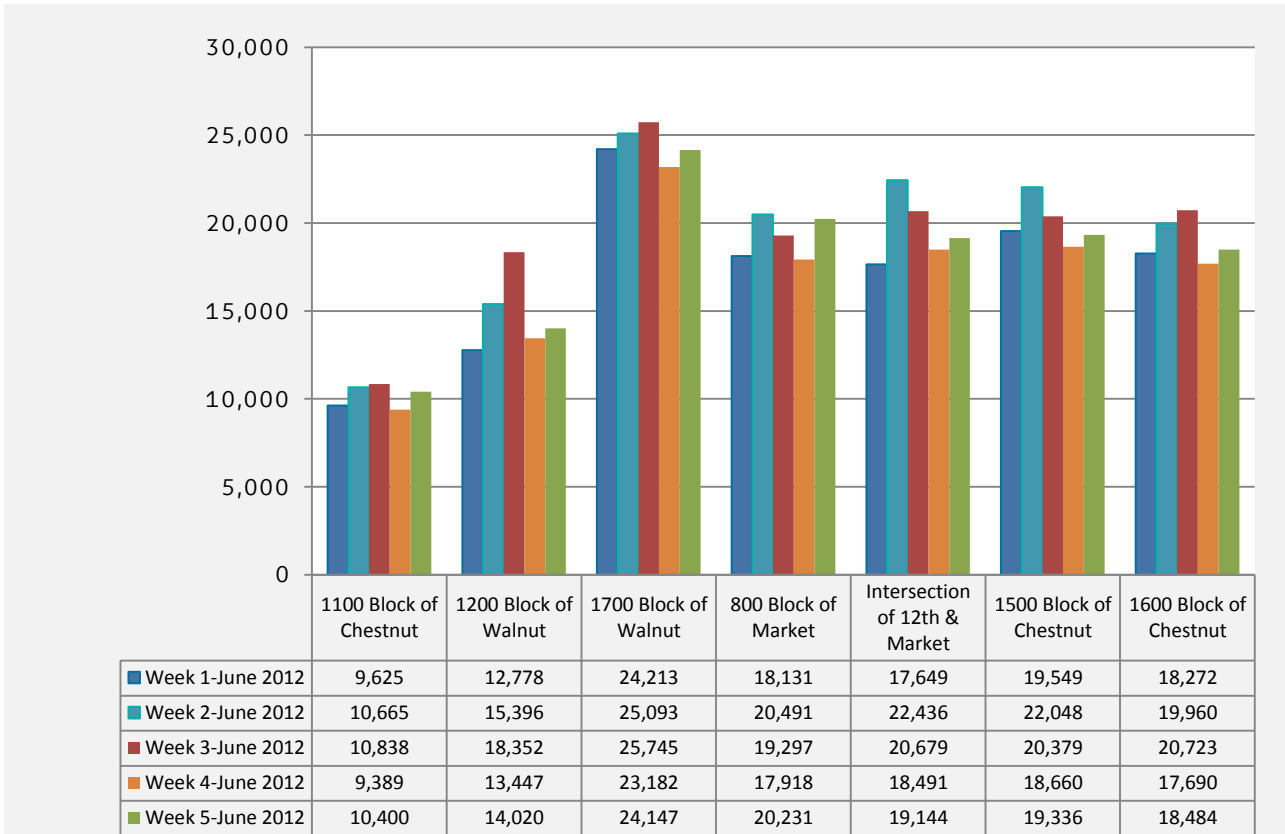

Average Daily Pedestrian Count by Time of Day  
June 2012

	1100 Block of Chestnut		1200 Block of Walnut		1700 Block of Walnut		800 Block of Market		Intersection of 12th & Market		1500 Block of Chestnut		1600 Block of Chestnut	
	2012	2011	2012	2011	2012	2011	2012	2011	2012	2011	2012	2011	2012	2011
Early Morning	53	-	136	-	86	-	113	-	134	-	363	-	89	-
Morning RH*	662	-	1,005	-	1,428	-	1,797	-	2,486	-	1,240	-	1,060	-
Late Morning	1,074	-	1,101	-	1,961	-	2,207	-	2,485	-	1,747	-	1,506	-
Lunch	2,745	-	3,150	-	6,049	-	5,082	-	5,316	-	5,153	-	5,511	-
Late Afternoon	1,898	-	2,062	-	3,909	-	3,319	-	3,348	-	3,444	-	3,154	-
Evening RH*	2,275	-	3,322	-	5,828	-	4,554	-	4,601	-	4,736	-	4,534	-
Evening	1,151	-	2,867	-	4,015	-	1,719	-	1,215	-	2,279	-	2,524	-
Late Night	325	-	1,155	-	1,199	-	423	-	94	-	1,032	-	646	-

Time of Day Key

Early morning: 4am-6am

Morning RH: 6am-9am

Late Morning: 9am-11am

Lunch: 11am-2pm

Late Afternoon: 2pm-4pm

Evening RH: 4pm-7pm

Evening: 7pm-11pm

Late Night: 11pm-4am

\*N.B. RH stands for Rush Hour

Average Pedestrian Count by Week-June 2012

	Week 1-June 2012		Week 2-June 2012		Week 3-June 2012		Week 4-June 2012		Week 5-June 2012	
	2012	2011	2012	2011	2012	2011	2012	2011	2012	2011
<b>1100 Block of Chestnut</b>	9,625	-	10,665	-	10,838	-	9,389	-	10,400	-
<b>1200 Block of Walnut</b>	12,778	-	15,396	-	18,352	-	13,447	-	14,020	-
<b>1700 Block of Walnut</b>	24,213	-	25,093	-	25,745	-	23,182	-	24,147	-
<b>800 Block of Market</b>	18,131	-	20,491	-	19,297	-	17,918	-	20,231	-
<b>Intersection of 12th &amp; Market</b>	17,649	-	22,436	-	20,679	-	18,491	-	19,144	-
<b>1500 Block of Chestnut</b>	19,549	-	22,048	-	20,379	-	18,660	-	19,336	-
<b>1600 Block of Chestnut</b>	18,272	-	19,960	-	20,723	-	17,690	-	18,484	-