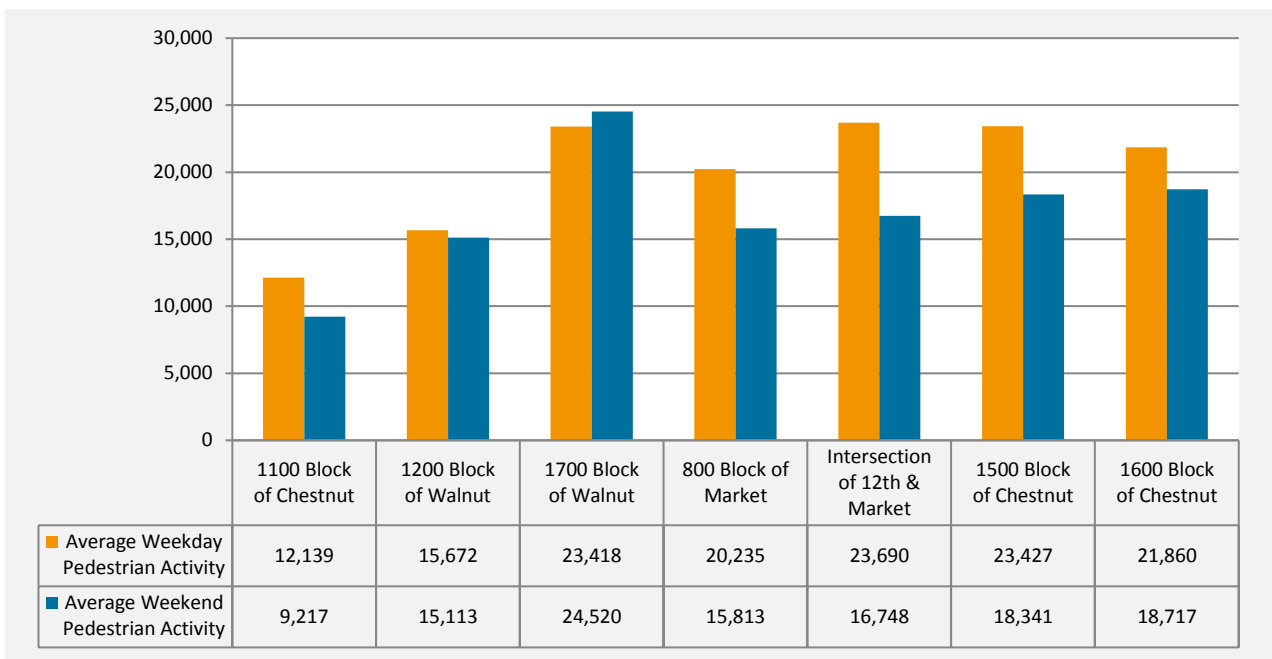

Headlines for June 2014

- Pedestrian activity in Center City Philadelphia was ▲ 0.8% compared to last month
- Pedestrian activity across New York was ▲ 0.3% compared to last month
- Pedestrian activity in Center City Philadelphia was ▲ 12.1% compared to same month last year
- Pedestrian activity across New York was ▼ -16.1% compared to same month last year

Average Daily Pedestrian Count- June 2014

	Average Weekday Pedestrian Activity		Average Weekend Pedestrian Activity	
	2014	2013	2014	2013
1100 Block of Chestnut	12,139	8,901	9,217	5,484
1200 Block of Walnut	15,672	13,874	15,113	12,811
1700 Block of Walnut	23,418	22,837	24,520	22,889
800 Block of Market	20,235	20,554	15,813	15,000
Intersection of 12th & Market	23,690	22,134	16,748	14,101
1500 Block of Chestnut	23,427	19,418	18,341	14,532
1600 Block of Chestnut	21,860	20,053	18,717	14,493

Average Daily Pedestrian Count by Time of Day
June 2014

	1100 Block of Chestnut		1200 Block of Walnut		1700 Block of Walnut		800 Block of Market		Intersection of 12th & Market		1500 Block of Chestnut		1600 Block of Chestnut	
	2014	2013	2014	2013	2014	2013	2014	2013	2014	2013	2014	2013	2014	2013
Early Morning	45	21	64	65	37	27	49	45	65	41	38	34	54	35
Morning RH*	242	166	329	297	417	385	520	558	770	756	410	344	379	330
Late Morning	567	414	561	509	893	904	1,037	1,049	1,277	1,194	802	739	819	769
Lunch	941	678	1,091	948	1,851	1,870	1,723	1,722	1,867	1,829	1,948	1,600	1,906	1,746
Late Afternoon	997	745	1,041	916	2,031	1,911	1,647	1,610	1,802	1,674	2,000	1,627	1,760	1,533
Evening RH*	819	616	1,099	963	1,879	1,800	1,526	1,499	1,617	1,555	1,744	1,483	1,551	1,427
Evening	379	229	848	692	1,087	974	449	449	559	369	839	596	805	649
Late Night	113	53	246	240	204	221	81	85	84	25	127	112	194	137