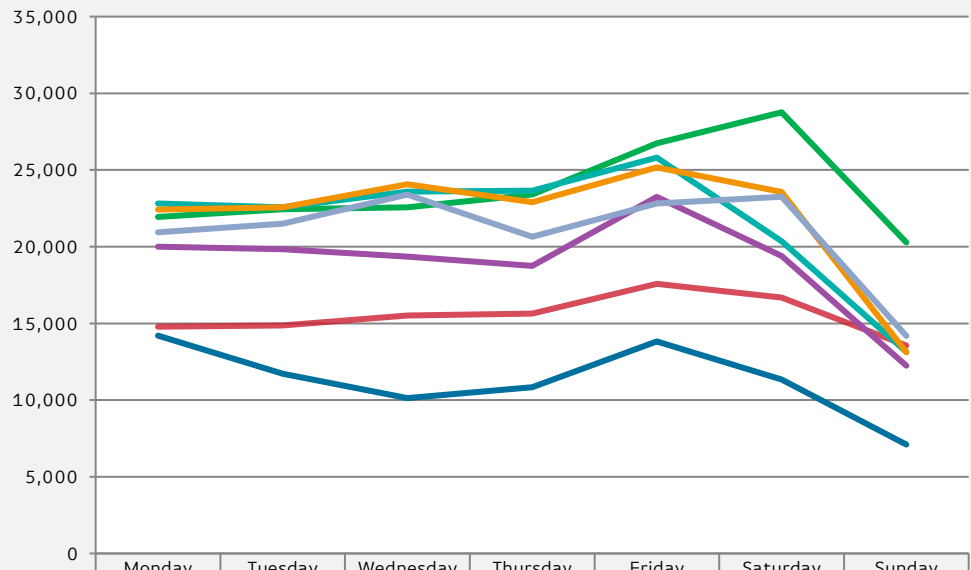

Late Night: 11pm-4am

*N.B. RH stands for Rush Hour

Average Pedestrian Count by Week-June 2014

	Week 1-June 2014		Week 2-June 2014		Week 3-June 2014		Week 4-June 2014		Week 5-June 2014	
	2014	2013	2014	2013	2014	2013	2014	2013	2014	2013
1100 Block of Chestnut	12,331	7,859	10,445	6,985	11,262	7,931	11,359	7,498	11,125	9,351
1200 Block of Walnut	17,823	13,204	14,803	14,350	15,510	14,580	15,430	12,752	13,997	12,965
1700 Block of Walnut	25,139	23,531	22,611	23,765	24,092	24,477	24,685	21,750	22,138	20,736
800 Block of Market	20,125	17,872	16,366	18,547	19,362	20,537	19,274	18,465	19,733	19,415
Intersection of 12th & Market	21,752	20,706	20,870	20,738	21,357	20,547	23,207	19,488	21,347	17,717
1500 Block of Chestnut	22,610	17,799	21,595	19,373	22,202	18,906	23,416	17,310	20,046	16,723
1600 Block of Chestnut	21,706	18,556	20,556	20,616	21,253	18,866	21,579	18,076	19,717	16,210

Average Daily Pedestrian Count by Day of the Week – June 2014

	Monday	Tuesday	Wednesday	Thursday	Friday	Saturday	Sunday
1100 Block of Chestnut	14,201	11,714	10,120	10,831	13,830	11,334	7,101
1200 Block of Walnut	14,776	14,859	15,521	15,628	17,577	16,672	13,554
1700 Block of Walnut	21,933	22,439	22,575	23,405	26,738	28,762	20,278
800 Block of Market	19,997	19,822	19,362	18,751	23,245	19,386	12,240
Intersection of 12th & Market	22,824	22,573	23,595	23,655	25,805	20,353	13,142
1500 Block of Chestnut	22,411	22,571	24,076	22,908	25,170	23,564	13,118
1600 Block of Chestnut	20,938	21,502	23,395	20,648	22,818	23,252	14,182