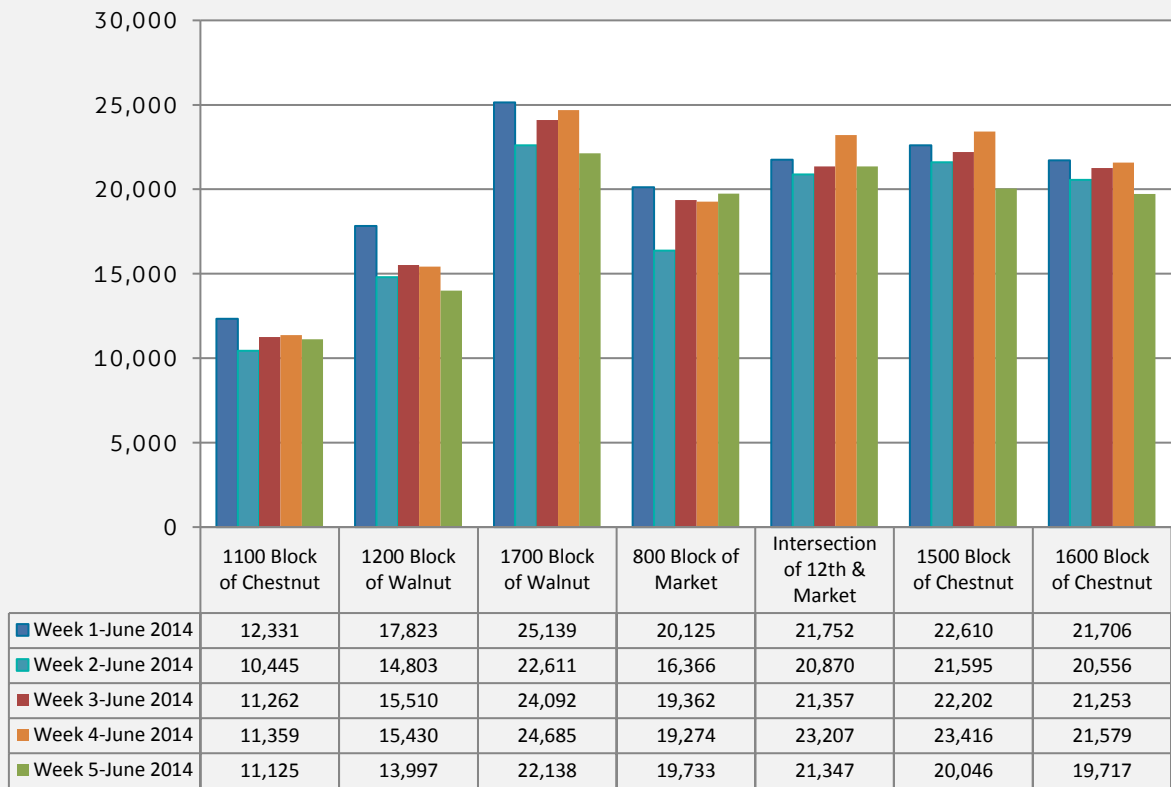

Average Daily Pedestrian Count by Time of Day
June 2014

	1100 Block of Chestnut		1200 Block of Walnut		1700 Block of Walnut		800 Block of Market		Intersection of 12th & Market		1500 Block of Chestnut		1600 Block of Chestnut	
	2014	2013	2014	2013	2014	2013	2014	2013	2014	2013	2014	2013	2014	2013
Early Morning	45	21	64	65	37	27	49	45	65	41	38	34	54	35
Morning RH*	242	166	329	297	417	385	520	558	770	756	410	344	379	330
Late Morning	567	414	561	509	893	904	1,037	1,049	1,277	1,194	802	739	819	769
Lunch	941	678	1,091	948	1,851	1,870	1,723	1,722	1,867	1,829	1,948	1,600	1,906	1,746
Late Afternoon	997	745	1,041	916	2,031	1,911	1,647	1,610	1,802	1,674	2,000	1,627	1,760	1,533
Evening RH*	819	616	1,099	963	1,879	1,800	1,526	1,499	1,617	1,555	1,744	1,483	1,551	1,427
Evening	379	229	848	692	1,087	974	449	449	559	369	839	596	805	649
Late Night	113	53	246	240	204	221	81	85	84	25	127	112	194	137

Time of Day Key

Early morning: 4am-6am

Morning RH: 6am-9am

Late Morning: 9am-11am

Lunch: 11am-2pm

Late Afternoon: 2pm-4pm

Evening RH: 4pm-7pm

Evening: 7pm-11pm

Late Night: 11pm-4am

*N.B. RH stands for Rush Hour

Average Pedestrian Count by Week-June 2014

	Week 1-June 2014		Week 2-June 2014		Week 3-June 2014		Week 4-June 2014		Week 5-June 2014	
	2014	2013	2014	2013	2014	2013	2014	2013	2014	2013
1100 Block of Chestnut	12,331	7,859	10,445	6,985	11,262	7,931	11,359	7,498	11,125	9,351
1200 Block of Walnut	17,823	13,204	14,803	14,350	15,510	14,580	15,430	12,752	13,997	12,965
1700 Block of Walnut	25,139	23,531	22,611	23,765	24,092	24,477	24,685	21,750	22,138	20,736
800 Block of Market	20,125	17,872	16,366	18,547	19,362	20,537	19,274	18,465	19,733	19,415
Intersection of 12th & Market	21,752	20,706	20,870	20,738	21,357	20,547	23,207	19,488	21,347	17,717
1500 Block of Chestnut	22,610	17,799	21,595	19,373	22,202	18,906	23,416	17,310	20,046	16,723
1600 Block of Chestnut	21,706	18,556	20,556	20,616	21,253	18,866	21,579	18,076	19,717	16,210