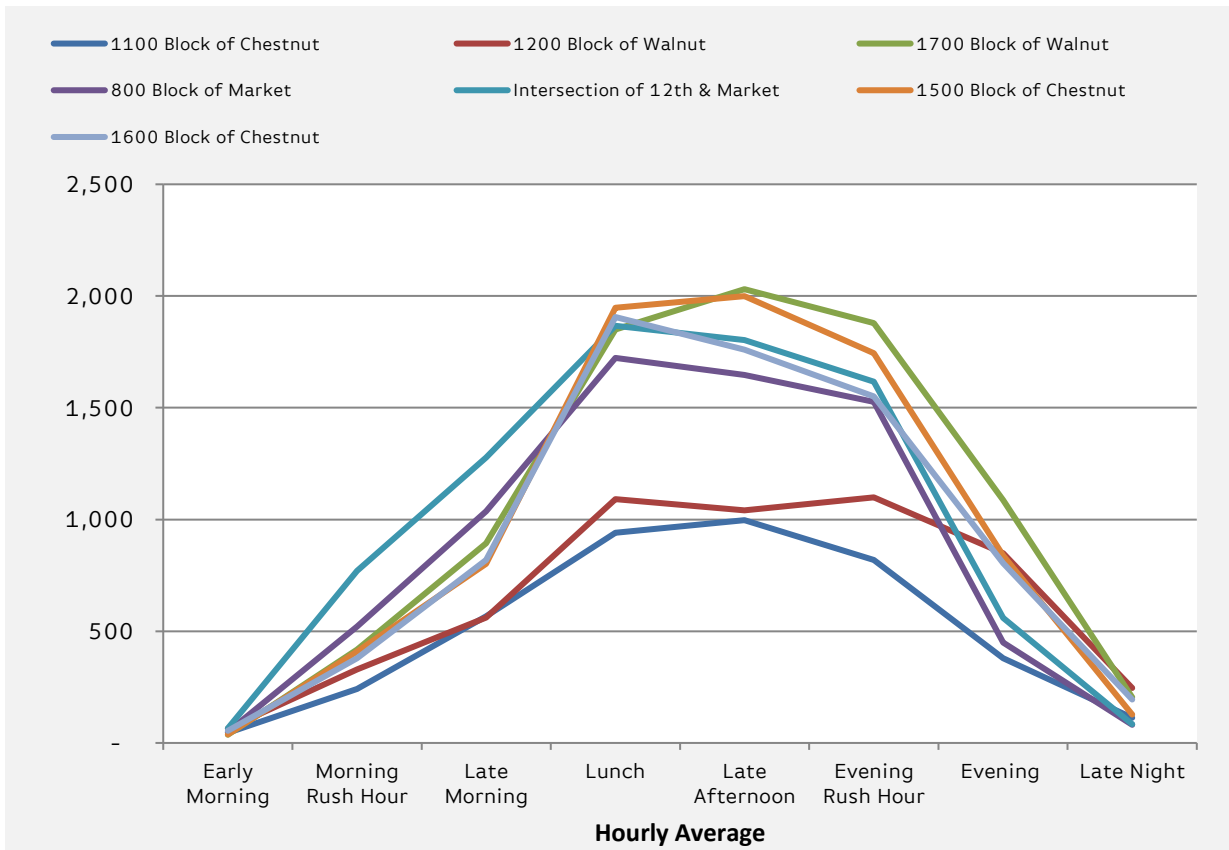

Headlines for June 2014

- Pedestrian activity in Center City Philadelphia was ▲ 0.8% compared to last month
- Pedestrian activity across New York was ▲ 0.3% compared to last month
- Pedestrian activity in Center City Philadelphia was ▲ 12.1% compared to same month last year
- Pedestrian activity across New York was ▼ -16.1% compared to same month last year

Average Daily Pedestrian Count- June 2014

	Average Weekday Pedestrian Activity		Average Weekend Pedestrian Activity	
	2014	2013	2014	2013
1100 Block of Chestnut	12,139	8,901	9,217	5,484
1200 Block of Walnut	15,672	13,874	15,113	12,811
1700 Block of Walnut	23,418	22,837	24,520	22,889
800 Block of Market	20,235	20,554	15,813	15,000
Intersection of 12th & Market	23,690	22,134	16,748	14,101
1500 Block of Chestnut	23,427	19,418	18,341	14,532
1600 Block of Chestnut	21,860	20,053	18,717	14,493

Average Daily Pedestrian Count by Time of Day
June 2014

	1100 Block of Chestnut		1200 Block of Walnut		1700 Block of Walnut		800 Block of Market		Intersection of 12th & Market		1500 Block of Chestnut		1600 Block of Chestnut	
	2014	2013	2014	2013	2014	2013	2014	2013	2014	2013	2014	2013	2014	2013
Early Morning	45	21	64	65	37	27	49	45	65	41	38	34	54	35
Morning RH*	242	166	329	297	417	385	520	558	770	756	410	344	379	330
Late Morning	567	414	561	509	893	904	1,037	1,049	1,277	1,194	802	739	819	769
Lunch	941	678	1,091	948	1,851	1,870	1,723	1,722	1,867	1,829	1,948	1,600	1,906	1,746
Late Afternoon	997	745	1,041	916	2,031	1,911	1,647	1,610	1,802	1,674	2,000	1,627	1,760	1,533
Evening RH*	819	616	1,099	963	1,879	1,800	1,526	1,499	1,617	1,555	1,744	1,483	1,551	1,427
Evening	379	229	848	692	1,087	974	449	449	559	369	839	596	805	649
Late Night	113	53	246	240	204	221	81	85	84	25	127	112	194	137

Time of Day Key

Early morning: 4am-6am

Morning RH: 6am-9am

Late Morning: 9am-11am

Lunch: 11am-2pm

Late Afternoon: 2pm-4pm

Evening RH: 4pm-7pm

Evening: 7pm-11pm