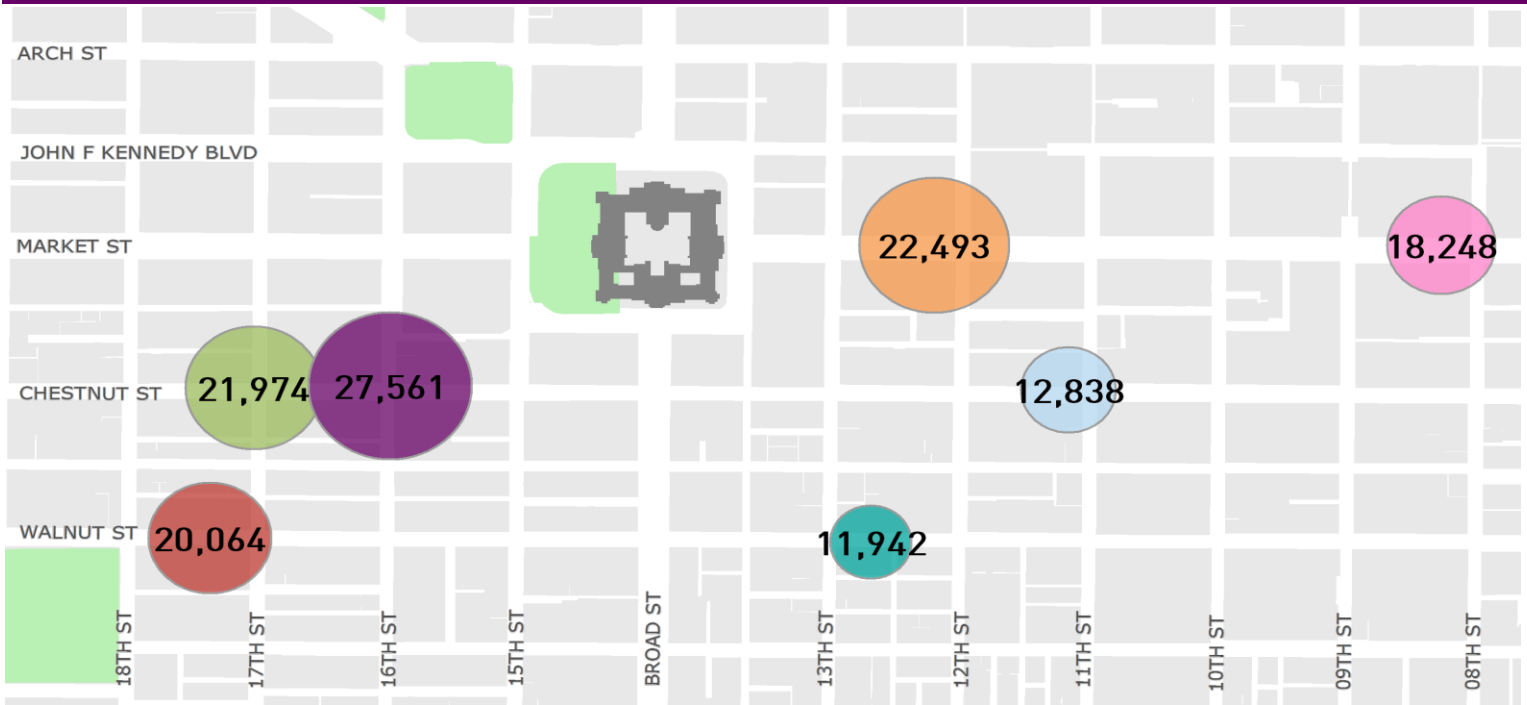

CENTER CITY REPORTS: PEDESTRIAN COUNTS

June 2015

www.PhiladelphiaRetail.com

Average Daily Pedestrian Volume* by Location (Monday - Sunday)

Average Daily Pedestrian Volume* by Weekday/Weekend

*Pedestrian Volume refers to pedestrians traveling in both directions on either side of the street at the indicated locations

Average Hourly Pedestrian Volume* on Weekdays (Monday - Friday)

Average Hourly Pedestrian Volume* on Weekends (Saturday - Sunday)

*Pedestrian Volume refers to pedestrians traveling in both directions on either side of the street at the indicated locations