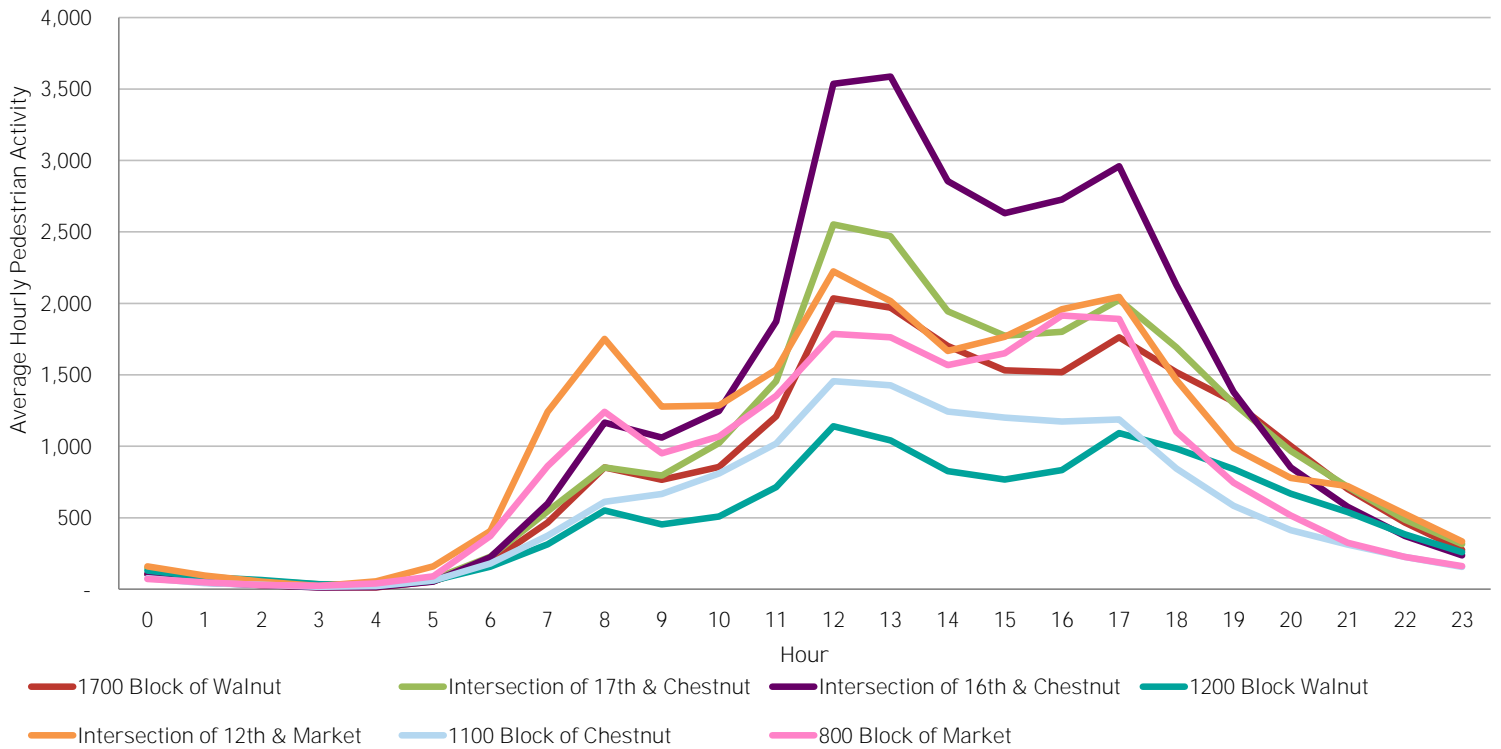

CENTER CITY REPORTS: PEDESTRIAN COUNTS

June 2015

www.PhiladelphiaRetail.com

Average Daily Pedestrian Volume* by Location (Monday - Sunday)

Average Daily Pedestrian Volume* by Weekday/Weekend

*Pedestrian Volume refers to pedestrians traveling in both directions on either side of the street at the indicated locations

Average Hourly Pedestrian Volume* on Weekdays (Monday - Friday)

Average Hourly Pedestrian Volume* on Weekends (Saturday - Sunday)

*Pedestrian Volume refers to pedestrians traveling in both directions on either side of the street at the indicated locations