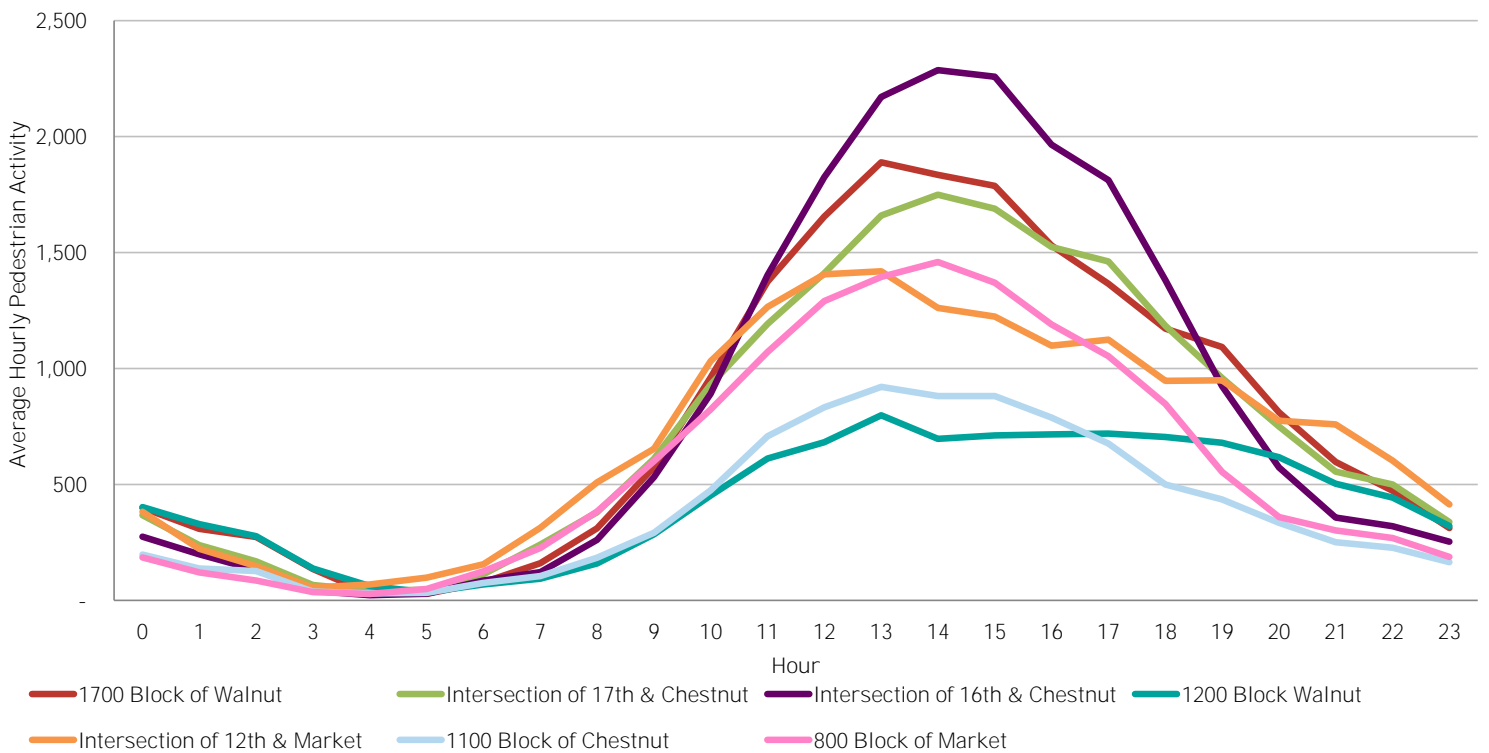

CENTER CITY REPORTS: PEDESTRIAN COUNTS

June 2015

www.PhiladelphiaRetail.com

Average Daily Pedestrian Volume* by Location (Monday - Sunday)

Average Daily Pedestrian Volume* by Weekday/Weekend

*Pedestrian Volume refers to pedestrians traveling in both directions on either side of the street at the indicated locations

Average Hourly Pedestrian Volume* on Weekdays (Monday - Friday)

Average Hourly Pedestrian Volume* on Weekends (Saturday - Sunday)

*Pedestrian Volume refers to pedestrians traveling in both directions on either side of the street at the indicated locations