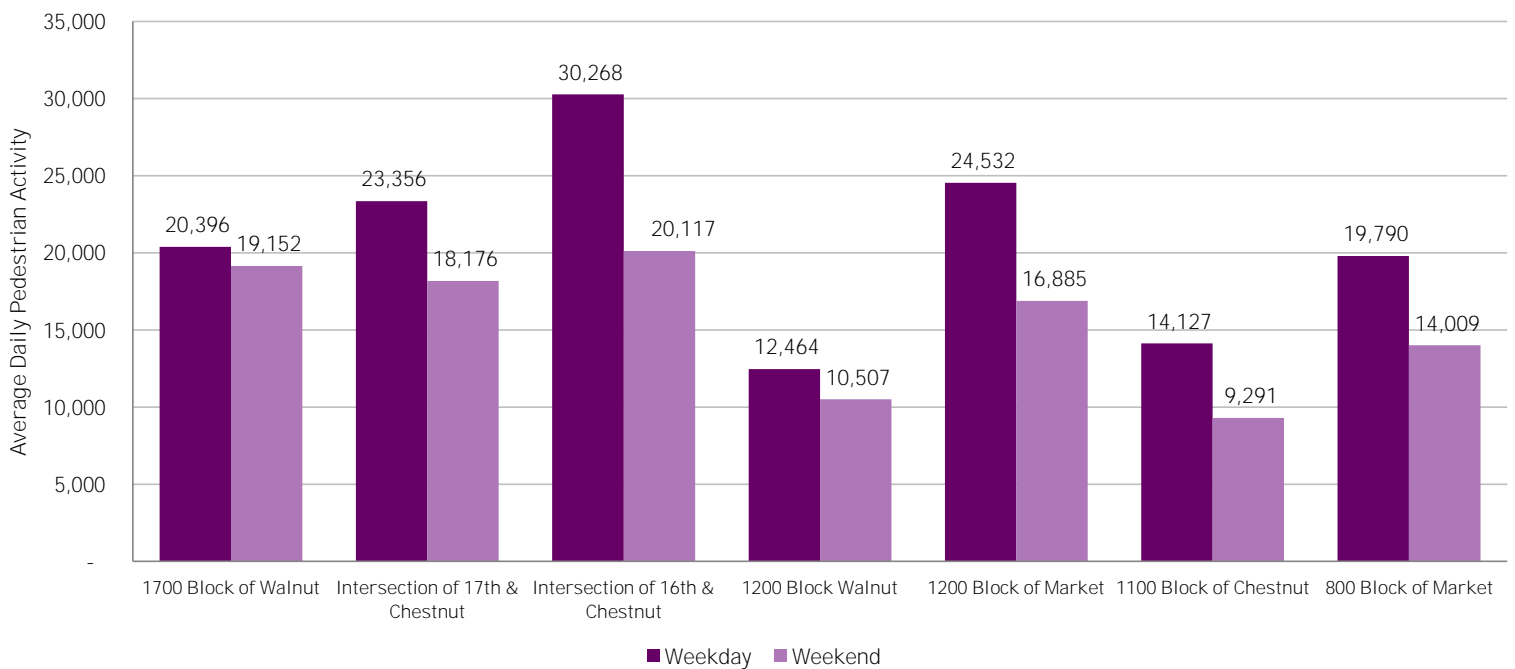

CENTER CITY REPORTS: PEDESTRIAN COUNTS

June 2015

www.PhiladelphiaRetail.com

Average Daily Pedestrian Volume* by Location (Monday - Sunday)

Average Daily Pedestrian Volume* by Weekday/Weekend

*Pedestrian Volume refers to pedestrians traveling in both directions on either side of the street at the indicated locations

Average Hourly Pedestrian Volume* on Weekdays (Monday - Friday)

Average Hourly Pedestrian Volume* on Weekends (Saturday - Sunday)

*Pedestrian Volume refers to pedestrians traveling in both directions on either side of the street at the indicated locations