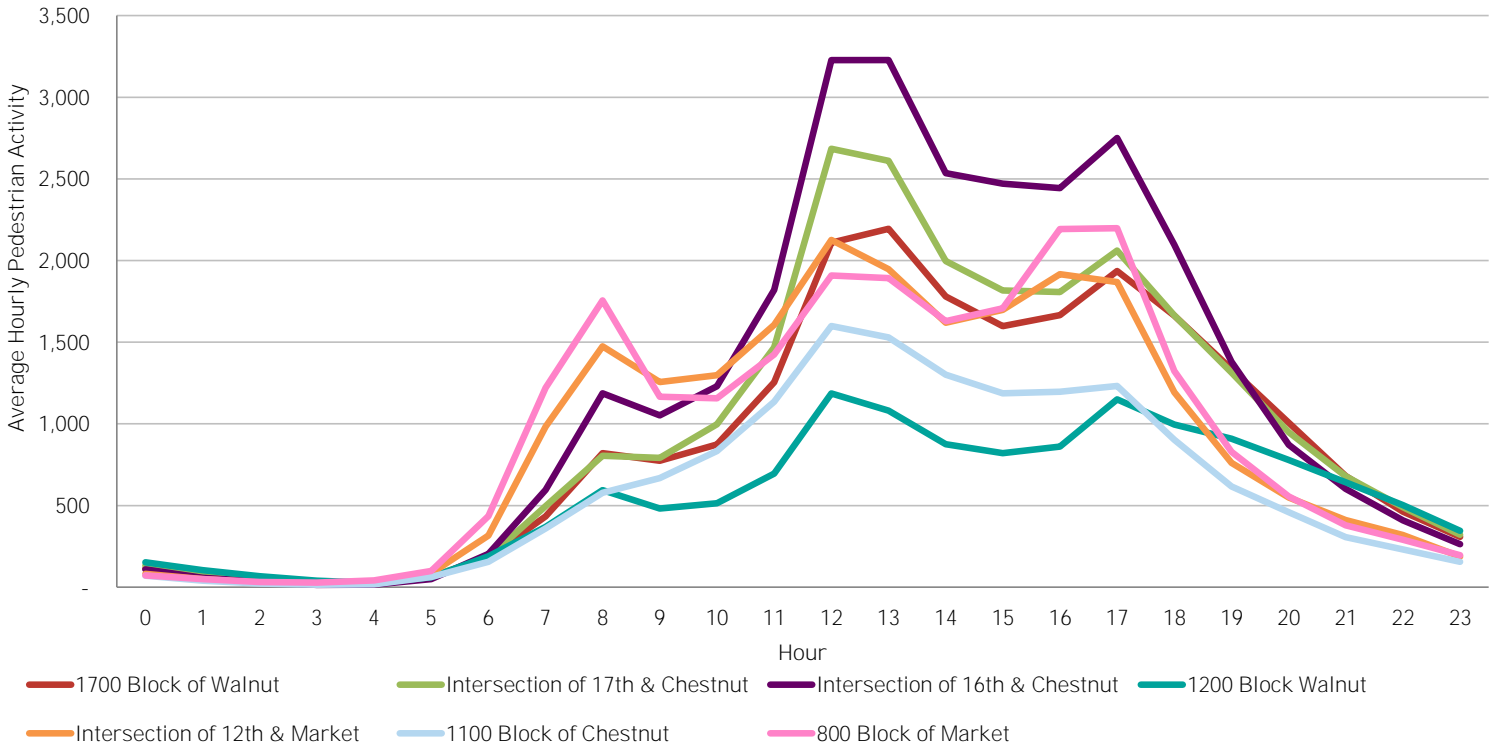

## Average Daily Pedestrian Volume\* by Location (Monday - Sunday)

## Average Daily Pedestrian Volume\* by Weekday/Weekend

\*Pedestrian Volume refers to pedestrians traveling in both directions on either side of the street at the indicated locations

Average Hourly Pedestrian Volume\* on Weekdays (Monday - Friday)