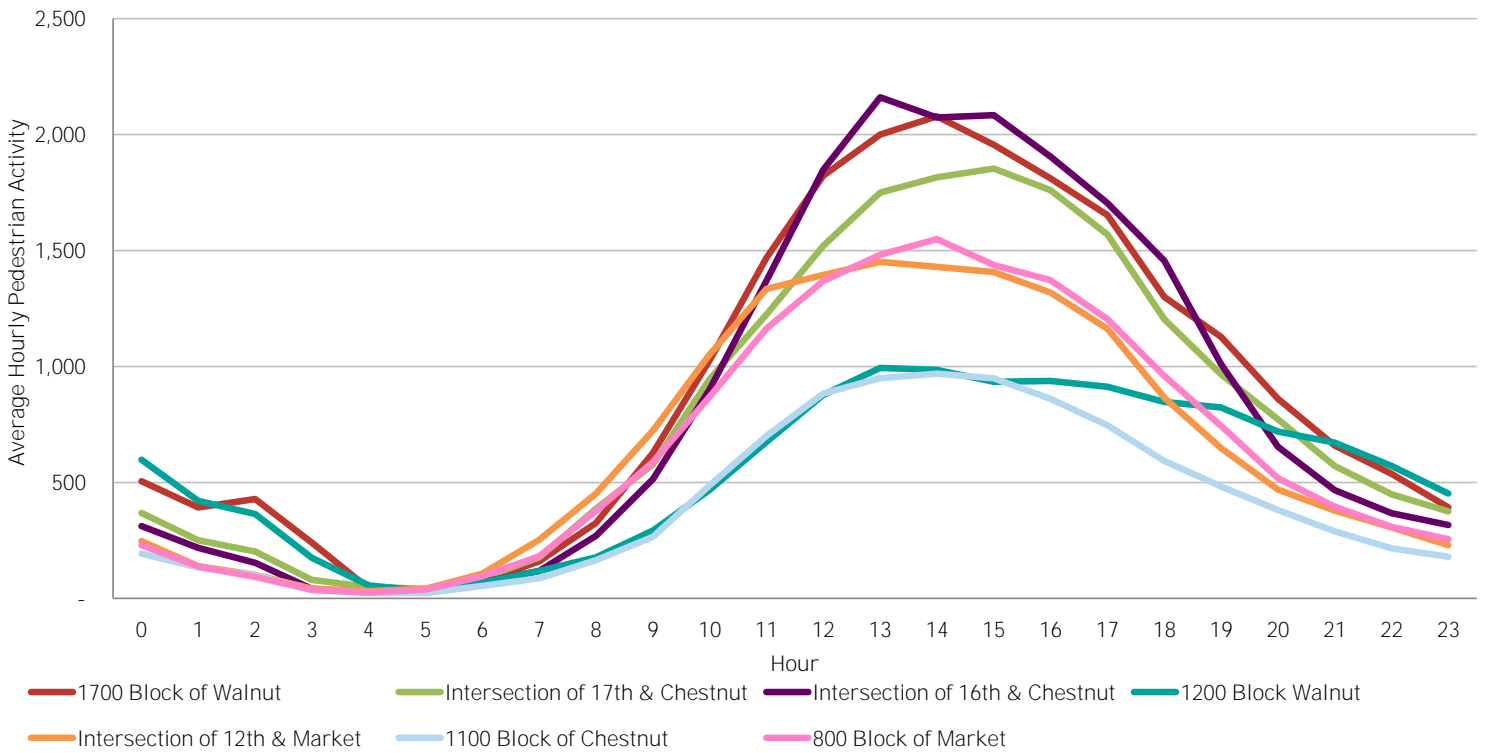

Average Hourly Pedestrian Volume* on Weekends (Saturday - Sunday)

*Pedestrian Volume refers to pedestrians traveling in both directions on either side of the street at the indicated locations

For more information on pedestrian counts contact Casandra Dominguez at cdominguez@centercityphila.org or 215.440.5533