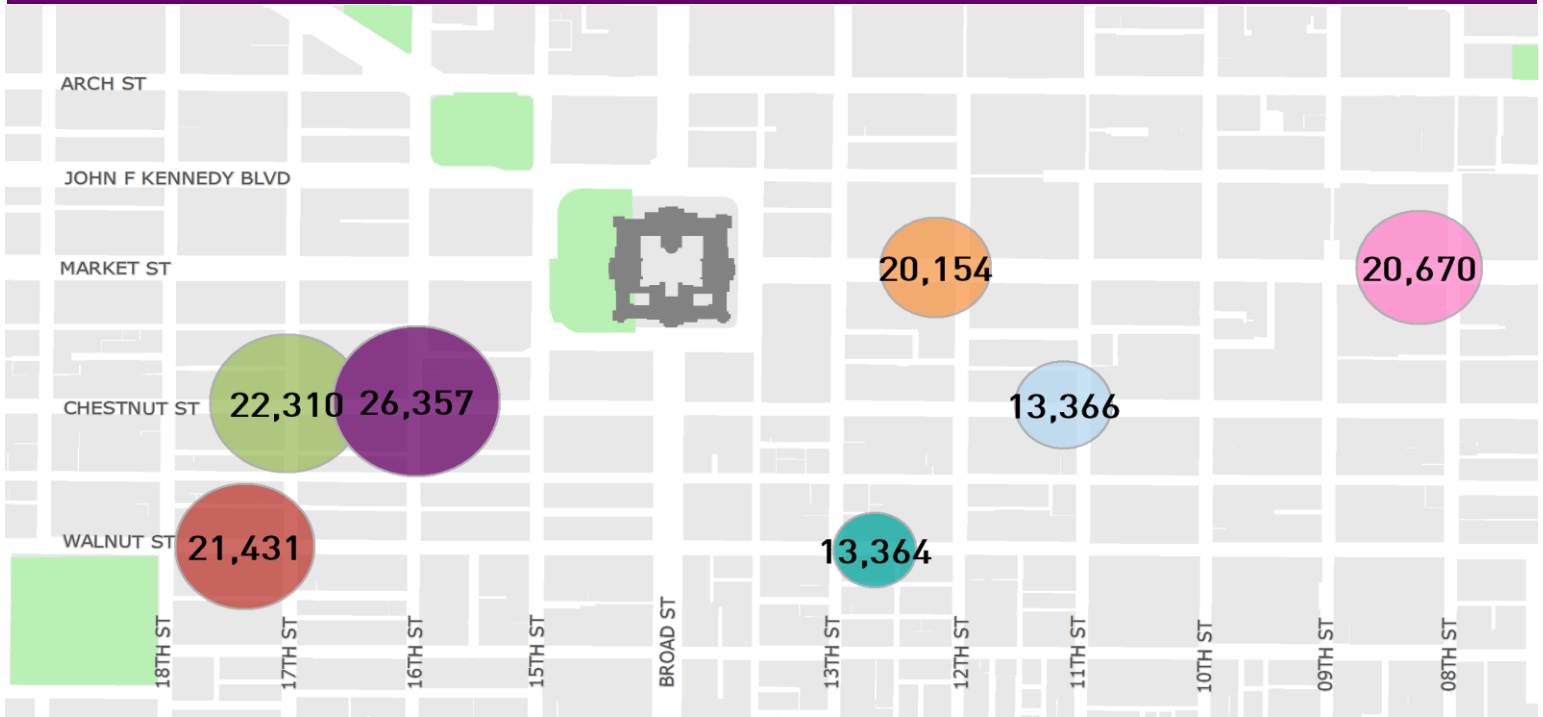

# CENTER CITY REPORTS: PEDESTRIAN COUNTS

June 2016

www.PhiladelphiaRetail.com

## Average Daily Pedestrian Volume\* by Location (Monday - Sunday)

## Average Daily Pedestrian Volume\* by Weekday/Weekend

\*Pedestrian Volume refers to pedestrians traveling in both directions on either side of the street at the indicated locations

Average Hourly Pedestrian Volume\* on Weekdays (Monday - Friday)

Average Hourly Pedestrian Volume\* on Weekends (Saturday - Sunday)

\*Pedestrian Volume refers to pedestrians traveling in both directions on either side of the street at the indicated locations

For more information on pedestrian counts contact Casandra Dominguez at [cdominguez@centercityphila.org](mailto:cdominguez@centercityphila.org) or 215.440.5533