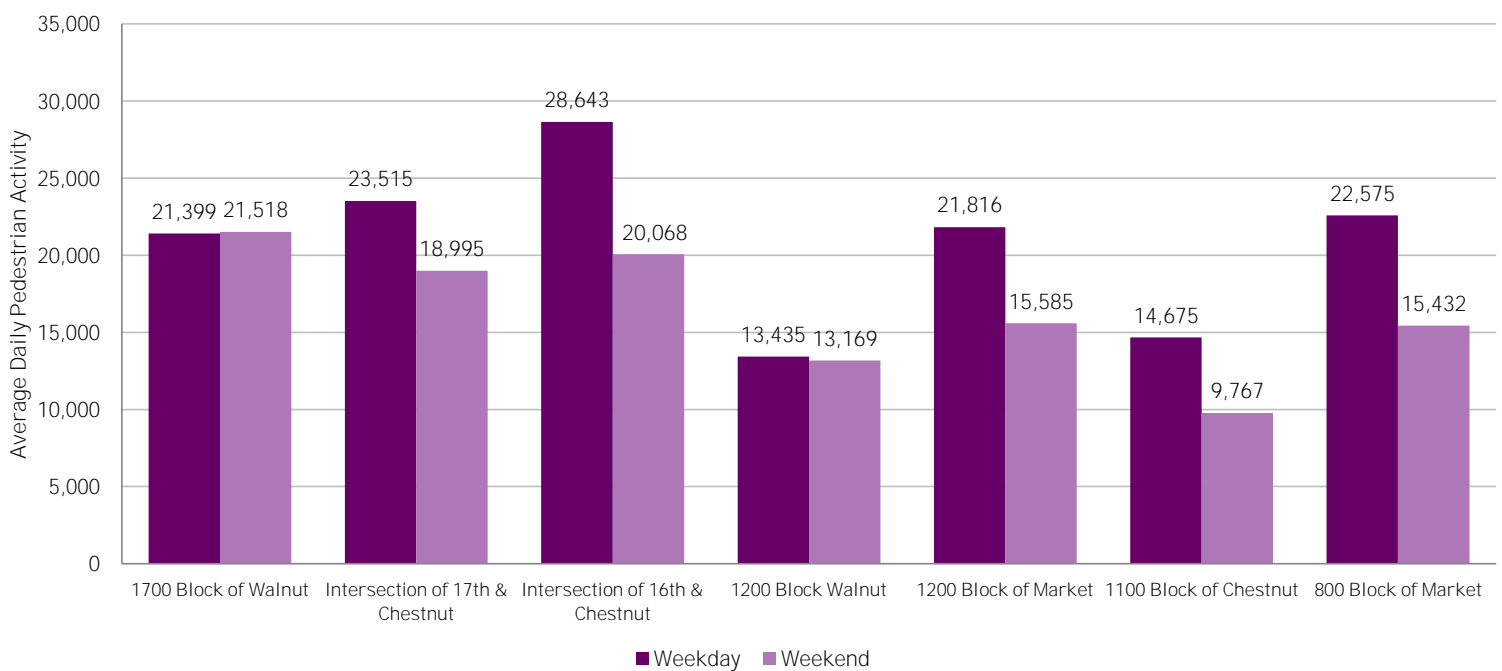

# CENTER CITY REPORTS: PEDESTRIAN COUNTS

June 2016

www.PhiladelphiaRetail.com

## Average Daily Pedestrian Volume\* by Location (Monday - Sunday)

## Average Daily Pedestrian Volume\* by Weekday/Weekend

\*Pedestrian Volume refers to pedestrians traveling in both directions on either side of the street at the indicated locations

Average Hourly Pedestrian Volume\* on Weekdays (Monday - Friday)