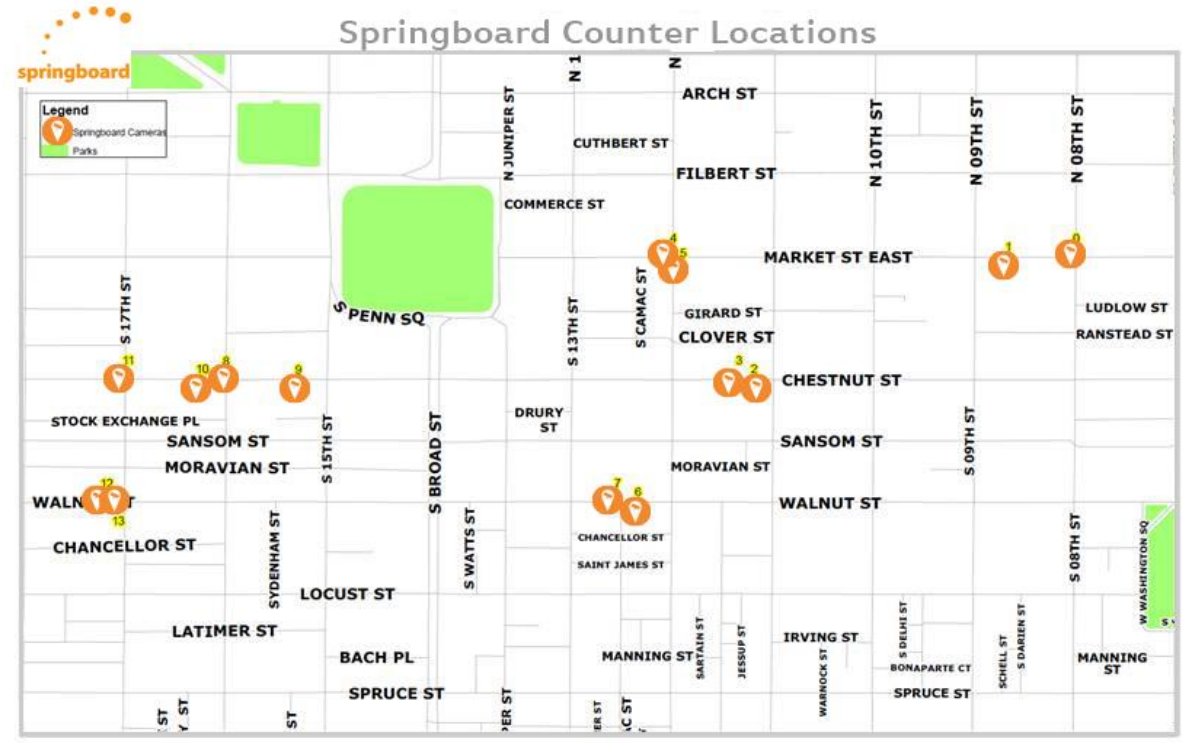

Map of Counting Locations

Example Camera Positions

Headlines for July 2012

Pedestrian activity in Center City Philadelphia was up ▼ -6.3% compared to last month

Pedestrian activity in Center City Philadelphia was up compared to same month last year

Average Daily Pedestrian Count – July 2012

	Average Weekday Pedestrian Activity		Average Weekend Pedestrian Activity	
	2012	2011	2012	2011
1100 Block of Chestnut	11,046	-	6,385	-
1200 Block of Walnut	14,061	-	11,208	-
1700 Block of Walnut	22,972	-	23,794	-
800 Block of Market	20,653	-	13,256	-
Intersection of 12th & Market	21,596	-	14,667	-
1500 Block of Chestnut	19,706	-	12,902	-
1600 Block of Chestnut	18,982	-	12,798	-

Late Night: 11pm-4am

*N.B. RH stands for Rush Hour

Average Pedestrian Count by Week-July 2012

	Week 1-July 2012		Week 2-July 2012		Week 3-July 2012		Week 4-July 2012	
	2012	2011	2012	2011	2012	2011	2012	2011
1100 Block of Chestnut	9,117	-	10,033	-	9,375	-	10,333	-
1200 Block of Walnut	12,517	-	13,277	-	14,300	-	12,888	-
1700 Block of Walnut	21,406	-	23,630	-	25,103	-	22,689	-
800 Block of Market	18,899	-	18,834	-	17,751	-	18,676	-
Intersection of 12th & Market	16,557	-	20,496	-	21,380	-	20,032	-
1500 Block of Chestnut	17,597	-	18,290	-	16,648	-	18,514	-
1600 Block of Chestnut	15,353	-	18,658	-	17,149	-	17,701	-