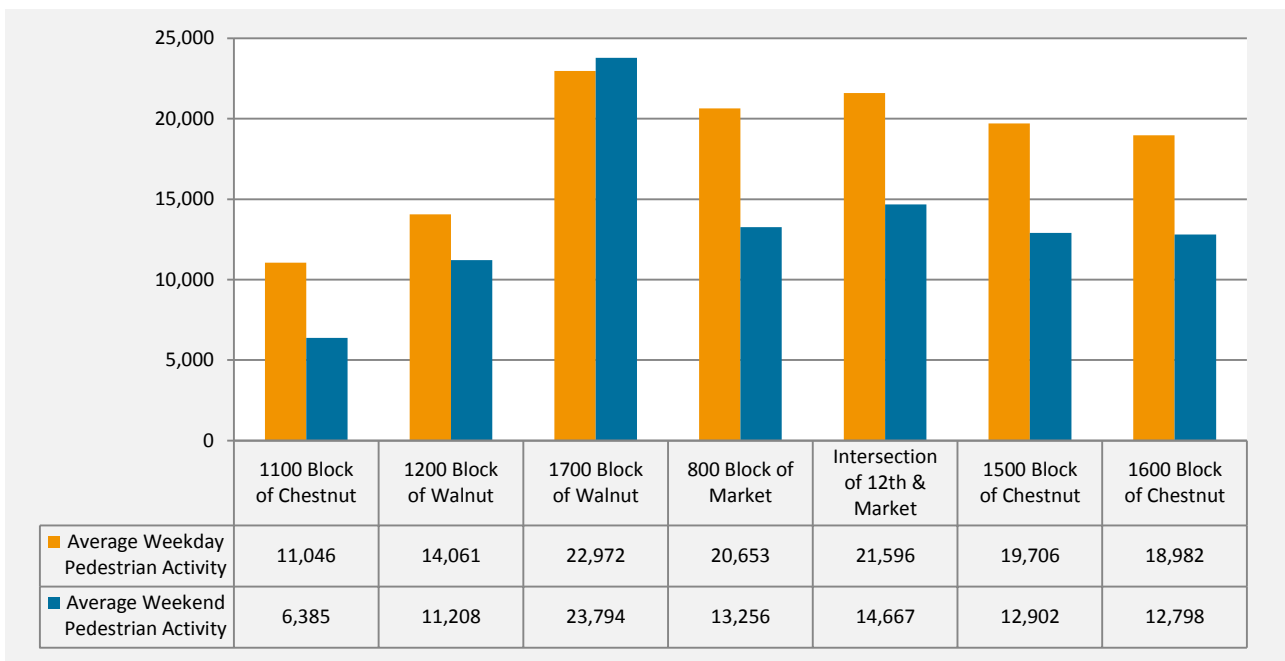

Map of Counting Locations

Example Camera Positions

Headlines for July 2012

Pedestrian activity in Center City Philadelphia was up ▼ -6.3% compared to last month

Pedestrian activity in Center City Philadelphia was up compared to same month last year

Average Daily Pedestrian Count – July 2012

	Average Weekday Pedestrian Activity		Average Weekend Pedestrian Activity	
	2012	2011	2012	2011
1100 Block of Chestnut	11,046	-	6,385	-
1200 Block of Walnut	14,061	-	11,208	-
1700 Block of Walnut	22,972	-	23,794	-
800 Block of Market	20,653	-	13,256	-
Intersection of 12th & Market	21,596	-	14,667	-
1500 Block of Chestnut	19,706	-	12,902	-
1600 Block of Chestnut	18,982	-	12,798	-

Average Daily Pedestrian Count by Time of Day
July 2012

	1100 Block of Chestnut		1200 Block of Walnut		1700 Block of Walnut		800 Block of Market		Intersection of 12th & Market		1500 Block of Chestnut		1600 Block of Chestnut	
	2012	2011	2012	2011	2012	2011	2012	2011	2012	2011	2012	2011	2012	2011
Early Morning	50	-	107	-	75	-	93	-	98	-	339	-	66	-
Morning RH*	642	-	915	-	1,282	-	1,693	-	2,409	-	1,279	-	938	-
Late Morning	1,022	-	992	-	1,793	-	2,061	-	2,470	-	1,628	-	1,345	-
Lunch	2,573	-	2,758	-	5,507	-	4,918	-	5,279	-	4,641	-	4,921	-
Late Afternoon	1,783	-	1,846	-	3,760	-	3,174	-	3,449	-	3,014	-	2,831	-
Evening RH*	2,064	-	2,930	-	5,582	-	4,417	-	4,581	-	4,127	-	4,146	-
Evening	1,142	-	2,576	-	3,931	-	1,757	-	1,221	-	1,857	-	2,324	-
Late Night	439	-	1,122	-	1,276	-	426	-	110	-	876	-	644	-