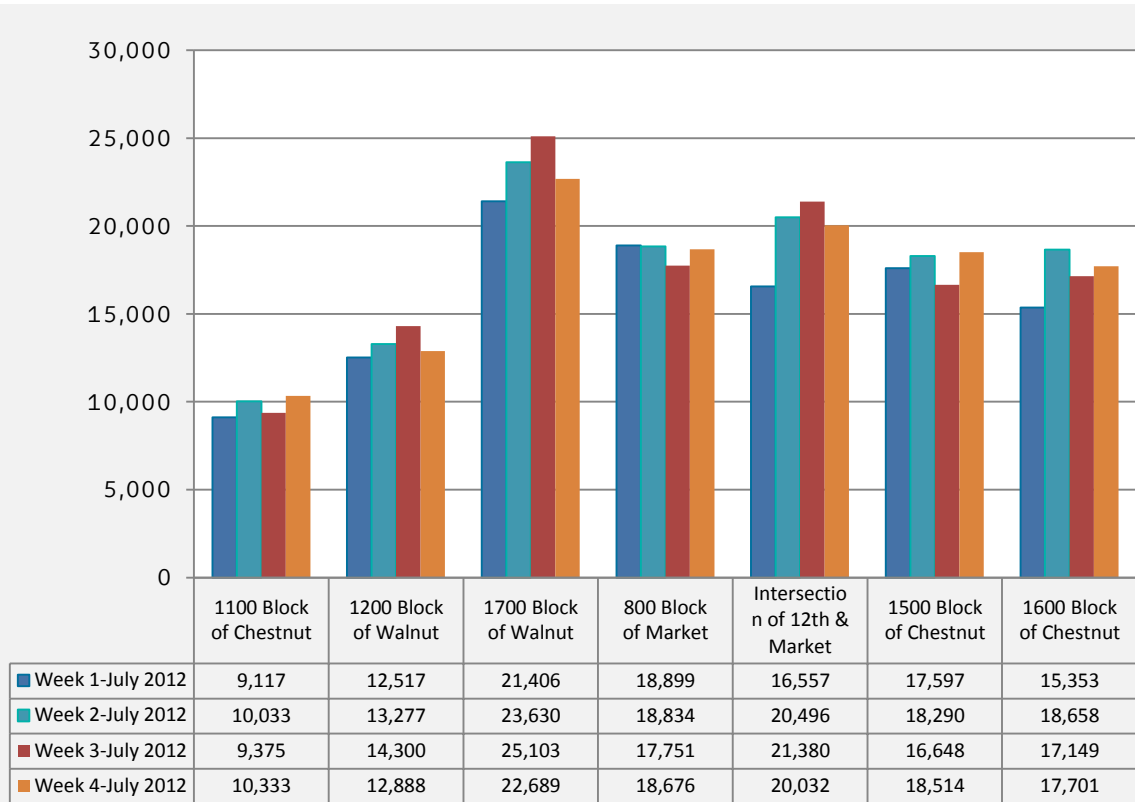

Average Daily Pedestrian Count by Time of Day
July 2012

	1100 Block of Chestnut		1200 Block of Walnut		1700 Block of Walnut		800 Block of Market		Intersection of 12th & Market		1500 Block of Chestnut		1600 Block of Chestnut	
	2012	2011	2012	2011	2012	2011	2012	2011	2012	2011	2012	2011	2012	2011
Early Morning	50	-	107	-	75	-	93	-	98	-	339	-	66	-
Morning RH*	642	-	915	-	1,282	-	1,693	-	2,409	-	1,279	-	938	-
Late Morning	1,022	-	992	-	1,793	-	2,061	-	2,470	-	1,628	-	1,345	-
Lunch	2,573	-	2,758	-	5,507	-	4,918	-	5,279	-	4,641	-	4,921	-
Late Afternoon	1,783	-	1,846	-	3,760	-	3,174	-	3,449	-	3,014	-	2,831	-
Evening RH*	2,064	-	2,930	-	5,582	-	4,417	-	4,581	-	4,127	-	4,146	-
Evening	1,142	-	2,576	-	3,931	-	1,757	-	1,221	-	1,857	-	2,324	-
Late Night	439	-	1,122	-	1,276	-	426	-	110	-	876	-	644	-

Time of Day Key

Early morning: 4am-6am

Morning RH: 6am-9am

Late Morning: 9am-11am

Lunch: 11am-2pm

Late Afternoon: 2pm-4pm

Evening RH: 4pm-7pm

Evening: 7pm-11pm

Late Night: 11pm-4am

*N.B. RH stands for Rush Hour

Average Pedestrian Count by Week-July 2012

	Week 1-July 2012		Week 2-July 2012		Week 3-July 2012		Week 4-July 2012	
	2012	2011	2012	2011	2012	2011	2012	2011
1100 Block of Chestnut	9,117	-	10,033	-	9,375	-	10,333	-
1200 Block of Walnut	12,517	-	13,277	-	14,300	-	12,888	-
1700 Block of Walnut	21,406	-	23,630	-	25,103	-	22,689	-
800 Block of Market	18,899	-	18,834	-	17,751	-	18,676	-
Intersection of 12th & Market	16,557	-	20,496	-	21,380	-	20,032	-
1500 Block of Chestnut	17,597	-	18,290	-	16,648	-	18,514	-
1600 Block of Chestnut	15,353	-	18,658	-	17,149	-	17,701	-