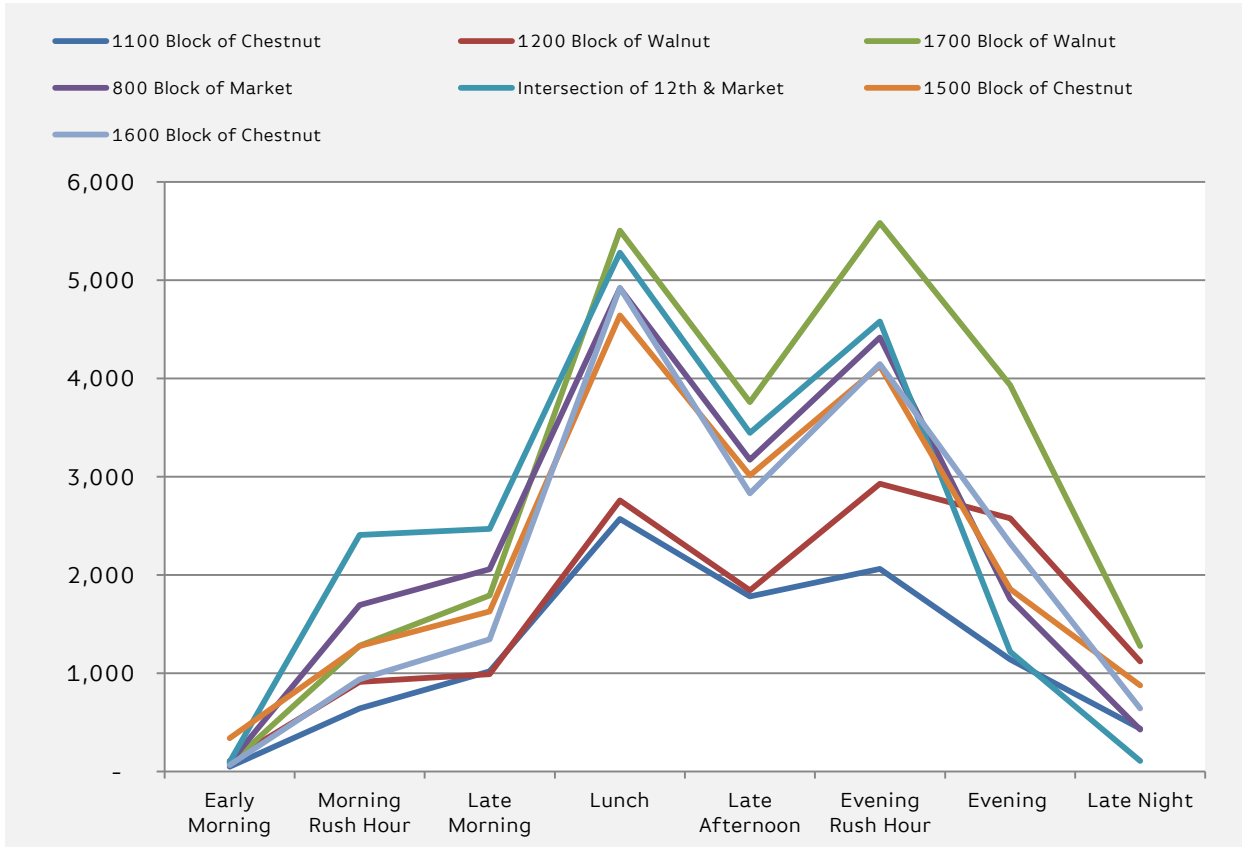

Map of Counting Locations

Example Camera Positions

Headlines for July 2012

Pedestrian activity in Center City Philadelphia was up ▼ -6.3% compared to last month

Pedestrian activity in Center City Philadelphia was up compared to same month last year

Average Daily Pedestrian Count – July 2012

	Average Weekday Pedestrian Activity		Average Weekend Pedestrian Activity	
	2012	2011	2012	2011
1100 Block of Chestnut	11,046	-	6,385	-
1200 Block of Walnut	14,061	-	11,208	-
1700 Block of Walnut	22,972	-	23,794	-
800 Block of Market	20,653	-	13,256	-
Intersection of 12th & Market	21,596	-	14,667	-
1500 Block of Chestnut	19,706	-	12,902	-
1600 Block of Chestnut	18,982	-	12,798	-

Average Daily Pedestrian Count by Time of Day
July 2012

	1100 Block of Chestnut		1200 Block of Walnut		1700 Block of Walnut		800 Block of Market		Intersection of 12th & Market		1500 Block of Chestnut		1600 Block of Chestnut	
	2012	2011	2012	2011	2012	2011	2012	2011	2012	2011	2012	2011	2012	2011
Early Morning	50	-	107	-	75	-	93	-	98	-	339	-	66	-
Morning RH*	642	-	915	-	1,282	-	1,693	-	2,409	-	1,279	-	938	-
Late Morning	1,022	-	992	-	1,793	-	2,061	-	2,470	-	1,628	-	1,345	-
Lunch	2,573	-	2,758	-	5,507	-	4,918	-	5,279	-	4,641	-	4,921	-
Late Afternoon	1,783	-	1,846	-	3,760	-	3,174	-	3,449	-	3,014	-	2,831	-
Evening RH*	2,064	-	2,930	-	5,582	-	4,417	-	4,581	-	4,127	-	4,146	-
Evening	1,142	-	2,576	-	3,931	-	1,757	-	1,221	-	1,857	-	2,324	-
Late Night	439	-	1,122	-	1,276	-	426	-	110	-	876	-	644	-