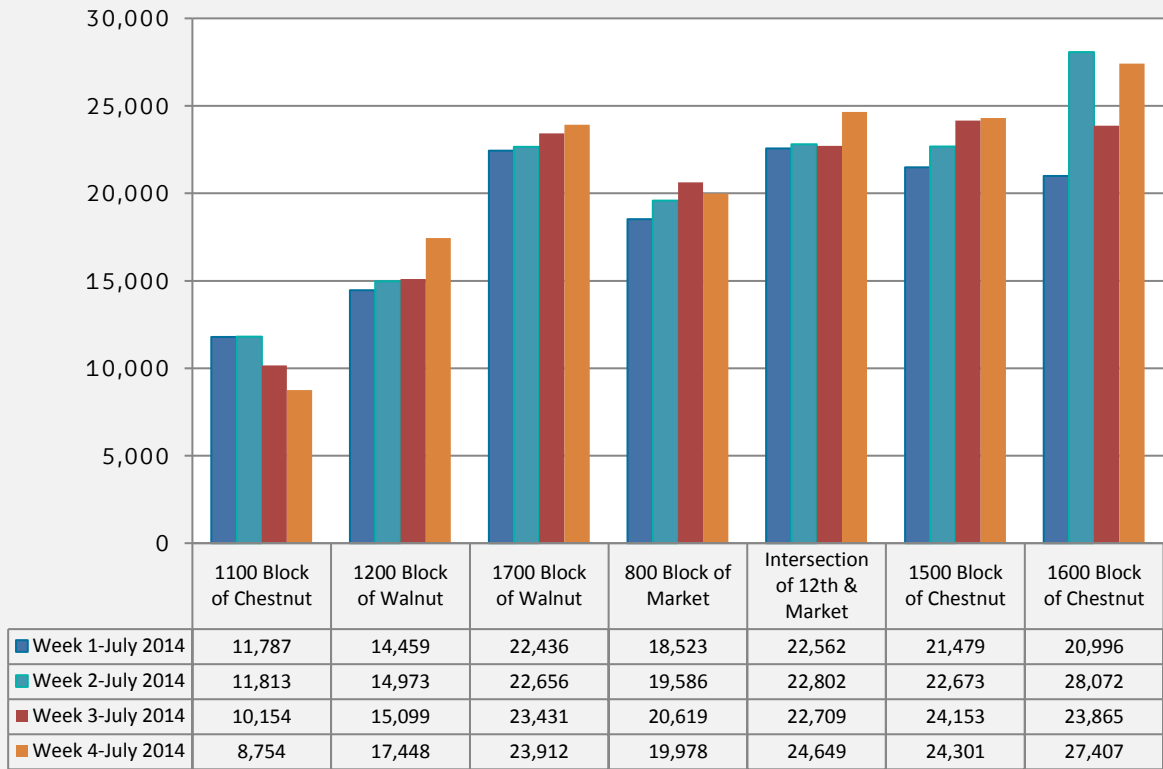

Average Daily Pedestrian Count by Time of Day
July 2014

	1100 Block of Chestnut		1200 Block of Walnut		1700 Block of Walnut		800 Block of Market		Intersection of 12th & Market		1500 Block of Chestnut		1600 Block of Chestnut	
	2014	2013	2014	2013	2014	2013	2014	2013	2014	2013	2014	2013	2014	2013
Early Morning	40	28	63	61	37	43	52	43	66	28	53	33	83	70
Morning RH*	228	162	340	304	420	338	576	536	855	756	458	299	436	332
Late Morning	538	425	554	505	862	778	1,027	1,000	1,314	1,163	841	638	963	737
Lunch	912	758	1,118	960	1,882	1,653	1,749	1,631	2,027	1,780	1,981	1,471	2,157	1,854
Late Afternoon	943	822	1,012	893	1,910	1,880	1,694	1,611	1,878	1,661	2,018	1,664	2,134	2,036
Evening RH*	735	661	1,119	952	1,837	1,736	1,620	1,507	1,764	1,534	1,931	1,512	1,889	1,863
Evening	362	288	841	735	1,058	1,074	472	469	580	353	874	710	984	930
Late Night	102	76	228	243	168	249	81	85	81	21	144	132	268	193

Time of Day Key

Early morning: 4am-6am

Morning RH: 6am-9am

Late Morning: 9am-11am

Lunch: 11am-2pm

Late Afternoon: 2pm-4pm

Evening RH: 4pm-7pm

Evening: 7pm-11pm

Late Night: 11pm-4am

*N.B. RH stands for Rush Hour

Average Pedestrian Count by Week-July 2014

	Week 1-July 2014		Week 2-July 2014		Week 3-July 2014		Week 4-July 2014	
	2014	2013	2014	2013	2014	2013	2014	2013
1100 Block of Chestnut	11,787	8,502	11,813	8,166	10,154	8,882	8,754	9,759
1200 Block of Walnut	14,459	13,960	14,973	14,340	15,099	13,082	17,448	13,506
1700 Block of Walnut	22,436	21,372	22,656	20,651	23,431	22,675	23,912	23,812
800 Block of Market	18,523	18,076	19,586	17,827	20,619	18,641	19,978	19,981
Intersection of 12th & Market	22,562	18,825	22,802	19,380	22,709	19,687	24,649	19,836
1500 Block of Chestnut	21,479	17,330	22,673	17,562	24,153	18,368	24,301	18,774
1600 Block of Chestnut	20,996	17,239	28,072	22,609	23,865	24,961	27,407	25,255