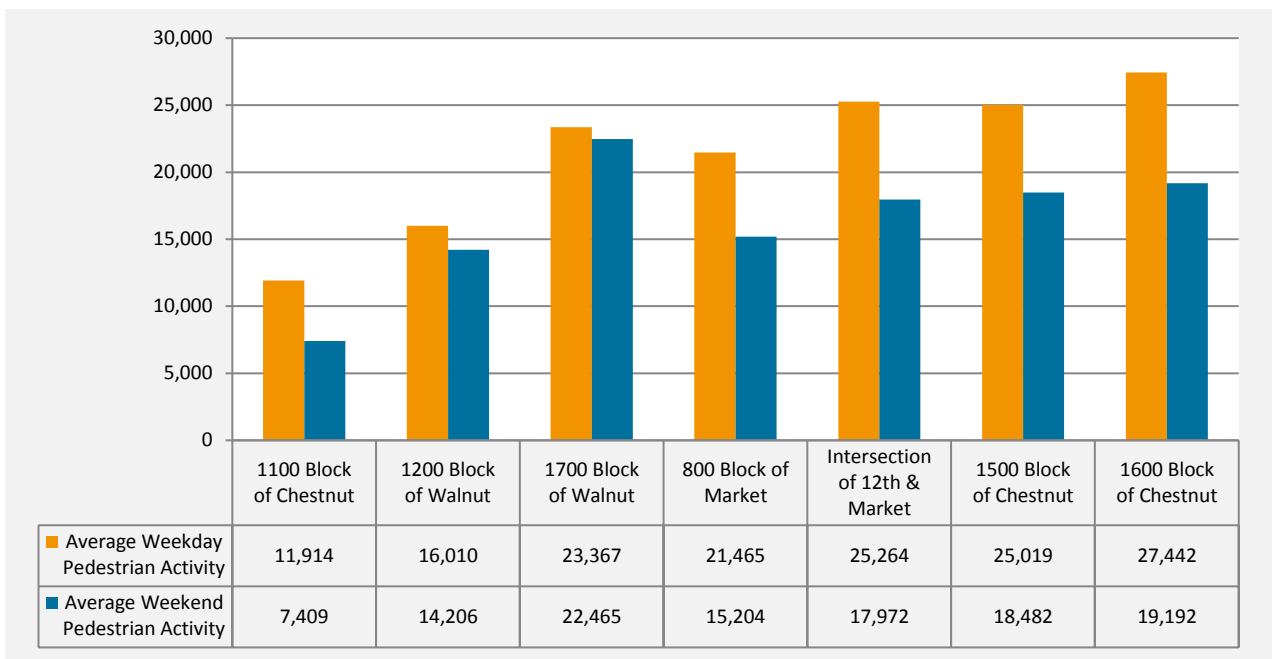

Map of Counting Locations

Example Camera Positions

Headlines for July 2014

- Pedestrian activity in Center City Philadelphia was ▲ 4.6% compared to last month
- Pedestrian activity across New York was ▲ 7.8% compared to last month
- Pedestrian activity in Center City Philadelphia was ▲ 14.9% compared to same month last year
- Pedestrian activity across New York was ▼ -17.2% compared to same month last year

Average Daily Pedestrian Count– July 2014

	Average Weekday Pedestrian Activity		Average Weekend Pedestrian Activity	
	2014	2013	2014	2013
1100 Block of Chestnut	11,914	9,892	7,409	6,166
1200 Block of Walnut	16,010	14,550	14,206	11,651
1700 Block of Walnut	23,367	22,101	22,465	22,194
800 Block of Market	21,465	20,373	15,204	14,277
Intersection of 12th & Market	25,264	21,871	17,972	13,335
1500 Block of Chestnut	25,019	19,698	18,482	13,783
1600 Block of Chestnut	27,442	23,821	19,192	19,253

Average Daily Pedestrian Count by Time of Day
July 2014

	1100 Block of Chestnut		1200 Block of Walnut		1700 Block of Walnut		800 Block of Market		Intersection of 12th & Market		1500 Block of Chestnut		1600 Block of Chestnut	
	2014	2013	2014	2013	2014	2013	2014	2013	2014	2013	2014	2013	2014	2013
Early Morning	40	28	63	61	37	43	52	43	66	28	53	33	83	70
Morning RH*	228	162	340	304	420	338	576	536	855	756	458	299	436	332
Late Morning	538	425	554	505	862	778	1,027	1,000	1,314	1,163	841	638	963	737
Lunch	912	758	1,118	960	1,882	1,653	1,749	1,631	2,027	1,780	1,981	1,471	2,157	1,854
Late Afternoon	943	822	1,012	893	1,910	1,880	1,694	1,611	1,878	1,661	2,018	1,664	2,134	2,036
Evening RH*	735	661	1,119	952	1,837	1,736	1,620	1,507	1,764	1,534	1,931	1,512	1,889	1,863
Evening	362	288	841	735	1,058	1,074	472	469	580	353	874	710	984	930
Late Night	102	76	228	243	168	249	81	85	81	21	144	132	268	193