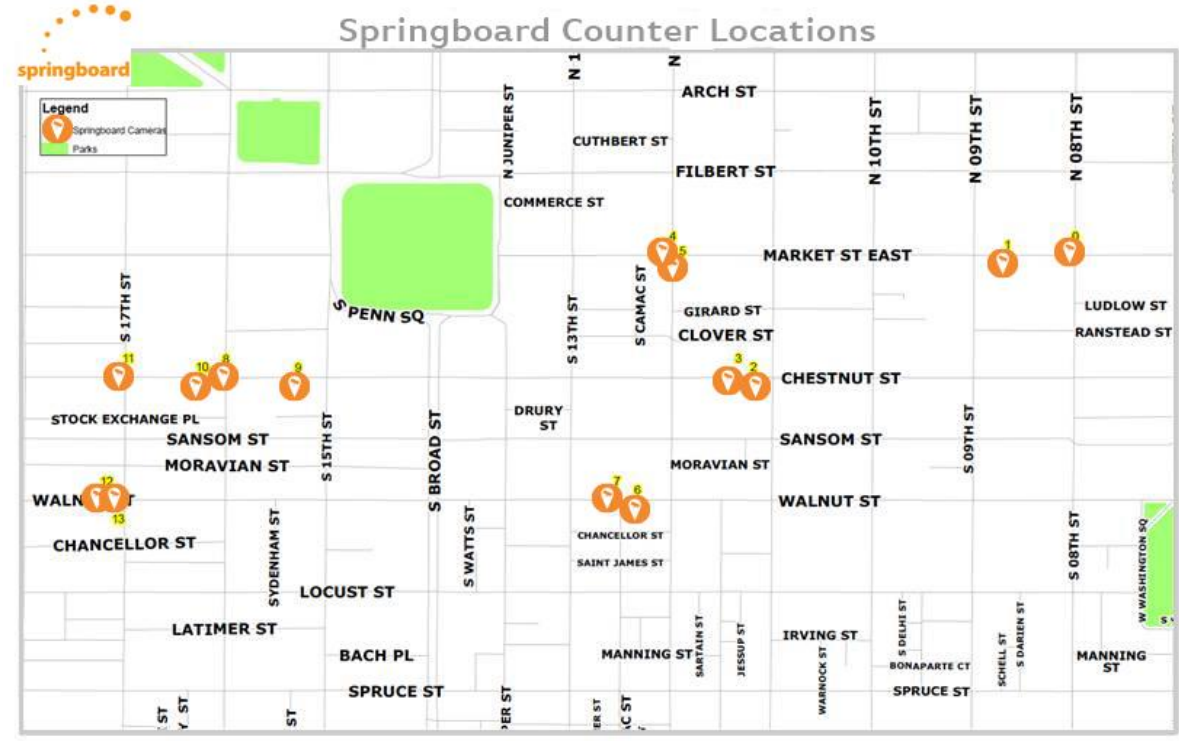

Map of Counting Locations

Example Camera Positions

Headlines for July 2014

- Pedestrian activity in Center City Philadelphia was ▲ 4.6% compared to last month
- Pedestrian activity across New York was ▲ 7.8% compared to last month
- Pedestrian activity in Center City Philadelphia was ▲ 14.9% compared to same month last year
- Pedestrian activity across New York was ▼ -17.2% compared to same month last year

Average Daily Pedestrian Count– July 2014

	Average Weekday Pedestrian Activity		Average Weekend Pedestrian Activity	
	2014	2013	2014	2013
1100 Block of Chestnut	11,914	9,892	7,409	6,166
1200 Block of Walnut	16,010	14,550	14,206	11,651
1700 Block of Walnut	23,367	22,101	22,465	22,194
800 Block of Market	21,465	20,373	15,204	14,277
Intersection of 12th & Market	25,264	21,871	17,972	13,335
1500 Block of Chestnut	25,019	19,698	18,482	13,783
1600 Block of Chestnut	27,442	23,821	19,192	19,253

Late Night: 11pm-4am

*N.B. RH stands for Rush Hour

Average Pedestrian Count by Week-July 2014

	Week 1-July 2014		Week 2-July 2014		Week 3-July 2014		Week 4-July 2014	
	2014	2013	2014	2013	2014	2013	2014	2013
1100 Block of Chestnut	11,787	8,502	11,813	8,166	10,154	8,882	8,754	9,759
1200 Block of Walnut	14,459	13,960	14,973	14,340	15,099	13,082	17,448	13,506
1700 Block of Walnut	22,436	21,372	22,656	20,651	23,431	22,675	23,912	23,812
800 Block of Market	18,523	18,076	19,586	17,827	20,619	18,641	19,978	19,981
Intersection of 12th & Market	22,562	18,825	22,802	19,380	22,709	19,687	24,649	19,836
1500 Block of Chestnut	21,479	17,330	22,673	17,562	24,153	18,368	24,301	18,774
1600 Block of Chestnut	20,996	17,239	28,072	22,609	23,865	24,961	27,407	25,255