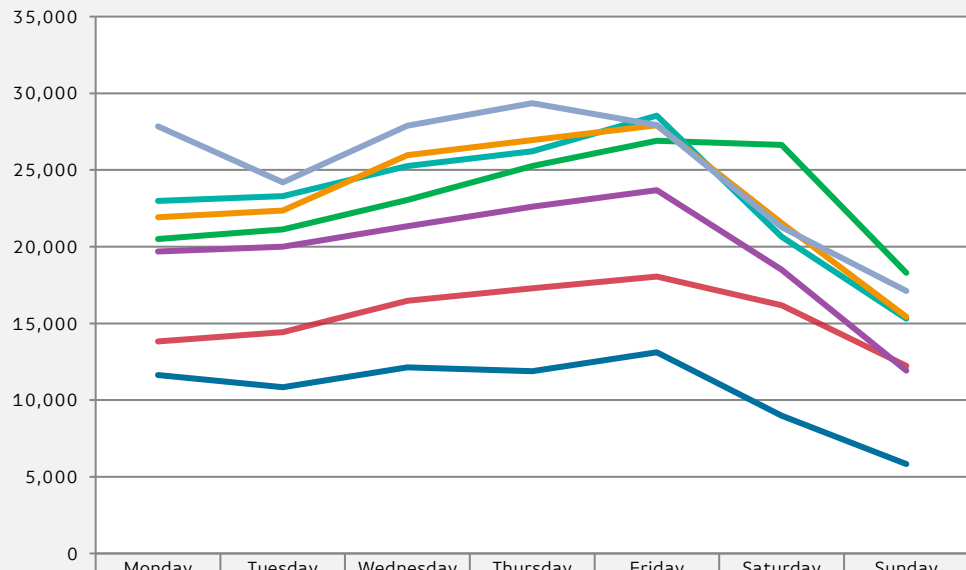

Average Daily Pedestrian Count by Day of the Week – July 2014

	Monday	Tuesday	Wednesday	Thursday	Friday	Saturday	Sunday
1100 Block of Chestnut	11,624	10,833	12,124	11,876	13,115	8,988	5,829
1200 Block of Walnut	13,821	14,419	16,478	17,284	18,051	16,182	12,230
1700 Block of Walnut	20,501	21,121	23,050	25,258	26,904	26,635	18,295
800 Block of Market	19,682	20,009	21,337	22,614	23,684	18,487	11,921
Intersection of 12th & Market	22,991	23,303	25,265	26,220	28,541	20,644	15,300
1500 Block of Chestnut	21,911	22,351	25,974	26,948	27,913	21,535	15,430
1600 Block of Chestnut	27,852	24,184	27,881	29,356	27,938	21,273	17,112