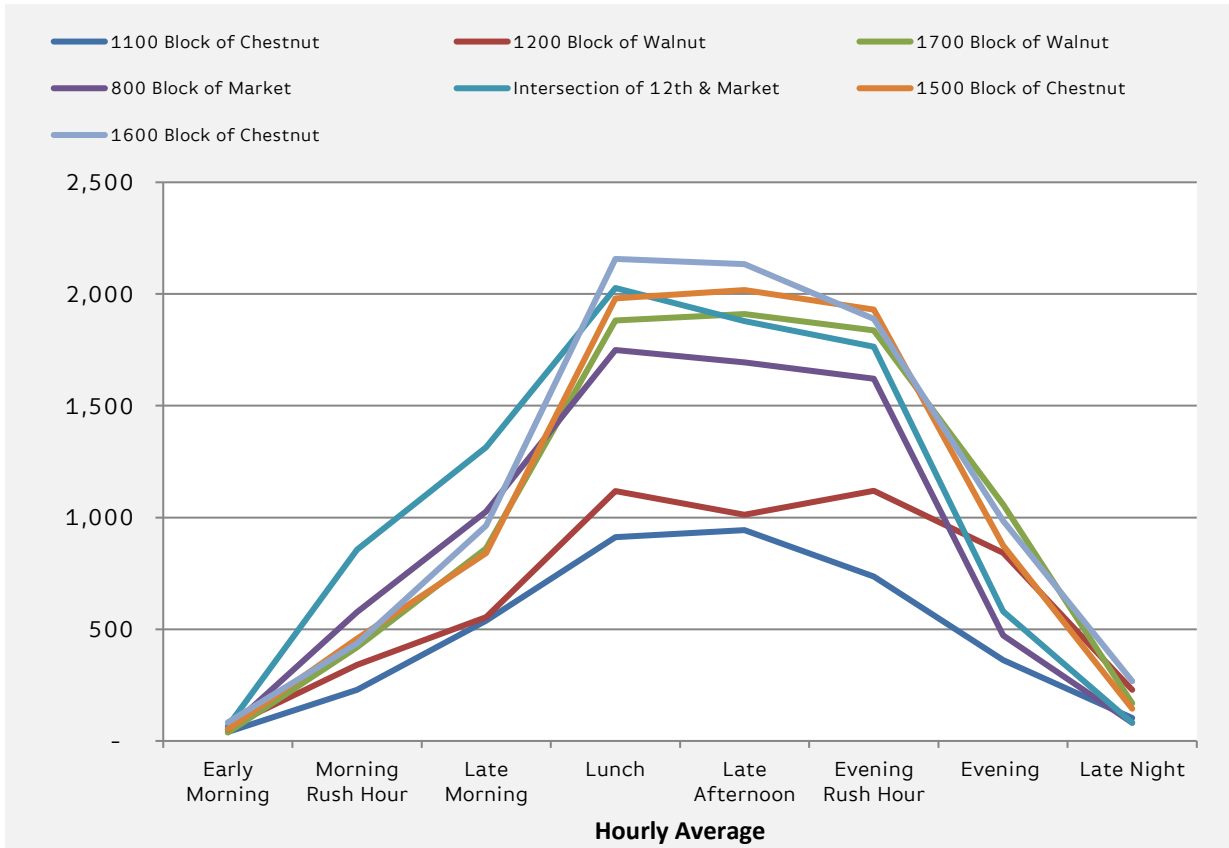

Map of Counting Locations

Example Camera Positions

Headlines for July 2014

- Pedestrian activity in Center City Philadelphia was ▲ 4.6% compared to last month
- Pedestrian activity across New York was ▲ 7.8% compared to last month
- Pedestrian activity in Center City Philadelphia was ▲ 14.9% compared to same month last year
- Pedestrian activity across New York was ▼ -17.2% compared to same month last year

Average Daily Pedestrian Count– July 2014

	Average Weekday Pedestrian Activity		Average Weekend Pedestrian Activity	
	2014	2013	2014	2013
1100 Block of Chestnut	11,914	9,892	7,409	6,166
1200 Block of Walnut	16,010	14,550	14,206	11,651
1700 Block of Walnut	23,367	22,101	22,465	22,194
800 Block of Market	21,465	20,373	15,204	14,277
Intersection of 12th & Market	25,264	21,871	17,972	13,335
1500 Block of Chestnut	25,019	19,698	18,482	13,783
1600 Block of Chestnut	27,442	23,821	19,192	19,253

Average Daily Pedestrian Count by Time of Day
July 2014

	1100 Block of Chestnut		1200 Block of Walnut		1700 Block of Walnut		800 Block of Market		Intersection of 12th & Market		1500 Block of Chestnut		1600 Block of Chestnut	
	2014	2013	2014	2013	2014	2013	2014	2013	2014	2013	2014	2013	2014	2013
Early Morning	40	28	63	61	37	43	52	43	66	28	53	33	83	70
Morning RH*	228	162	340	304	420	338	576	536	855	756	458	299	436	332
Late Morning	538	425	554	505	862	778	1,027	1,000	1,314	1,163	841	638	963	737
Lunch	912	758	1,118	960	1,882	1,653	1,749	1,631	2,027	1,780	1,981	1,471	2,157	1,854
Late Afternoon	943	822	1,012	893	1,910	1,880	1,694	1,611	1,878	1,661	2,018	1,664	2,134	2,036
Evening RH*	735	661	1,119	952	1,837	1,736	1,620	1,507	1,764	1,534	1,931	1,512	1,889	1,863
Evening	362	288	841	735	1,058	1,074	472	469	580	353	874	710	984	930
Late Night	102	76	228	243	168	249	81	85	81	21	144	132	268	193