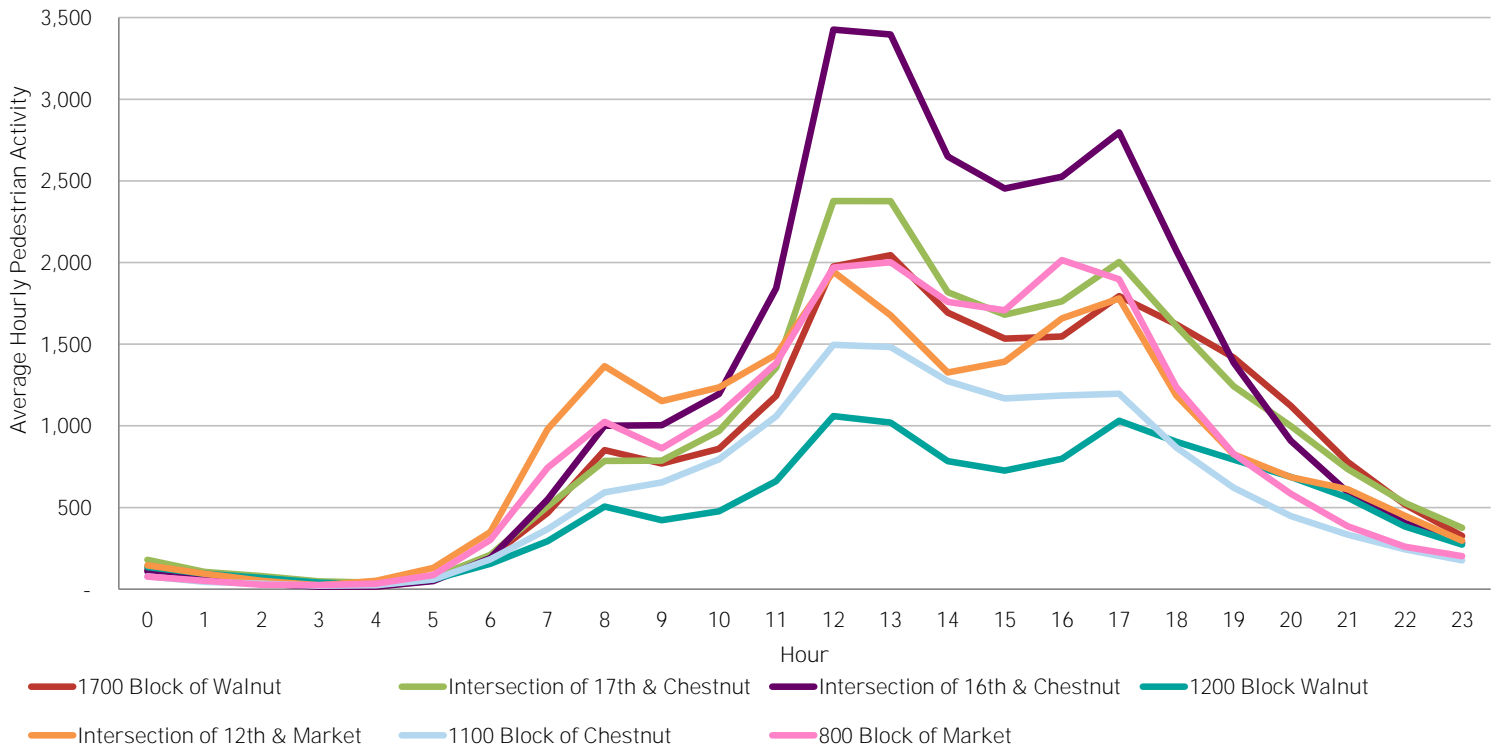

CENTER CITY REPORTS:
PEDESTRIAN COUNTS

July 2015

www.PhiladelphiaRetail.com

Average Daily Pedestrian Volume* by Location (Monday - Sunday)

Average Daily Pedestrian Volume* by Weekday/Weekend

*Pedestrian Volume refers to pedestrians traveling in both directions on either side of the street at the indicated locations

Average Hourly Pedestrian Volume* on Weekdays (Monday - Friday)

Average Hourly Pedestrian Volume* on Weekends (Saturday - Sunday)

*Pedestrian Volume refers to pedestrians traveling in both directions on either side of the street at the indicated locations