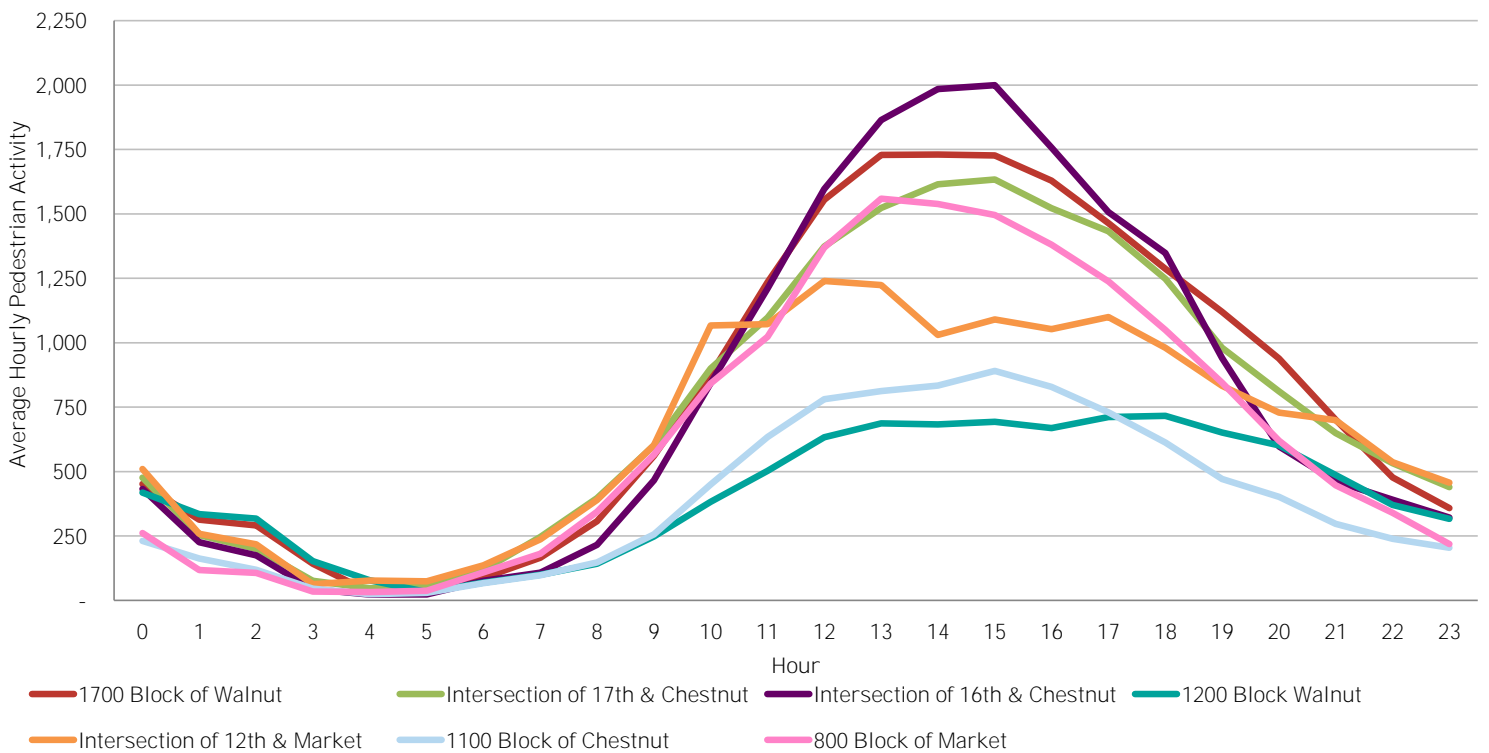

CENTER CITY REPORTS:
PEDESTRIAN COUNTS

July 2015

www.PhiladelphiaRetail.com

Average Daily Pedestrian Volume* by Location (Monday - Sunday)

Average Daily Pedestrian Volume* by Weekday/Weekend

*Pedestrian Volume refers to pedestrians traveling in both directions on either side of the street at the indicated locations

Average Hourly Pedestrian Volume* on Weekdays (Monday - Friday)

Average Hourly Pedestrian Volume* on Weekends (Saturday - Sunday)

*Pedestrian Volume refers to pedestrians traveling in both directions on either side of the street at the indicated locations