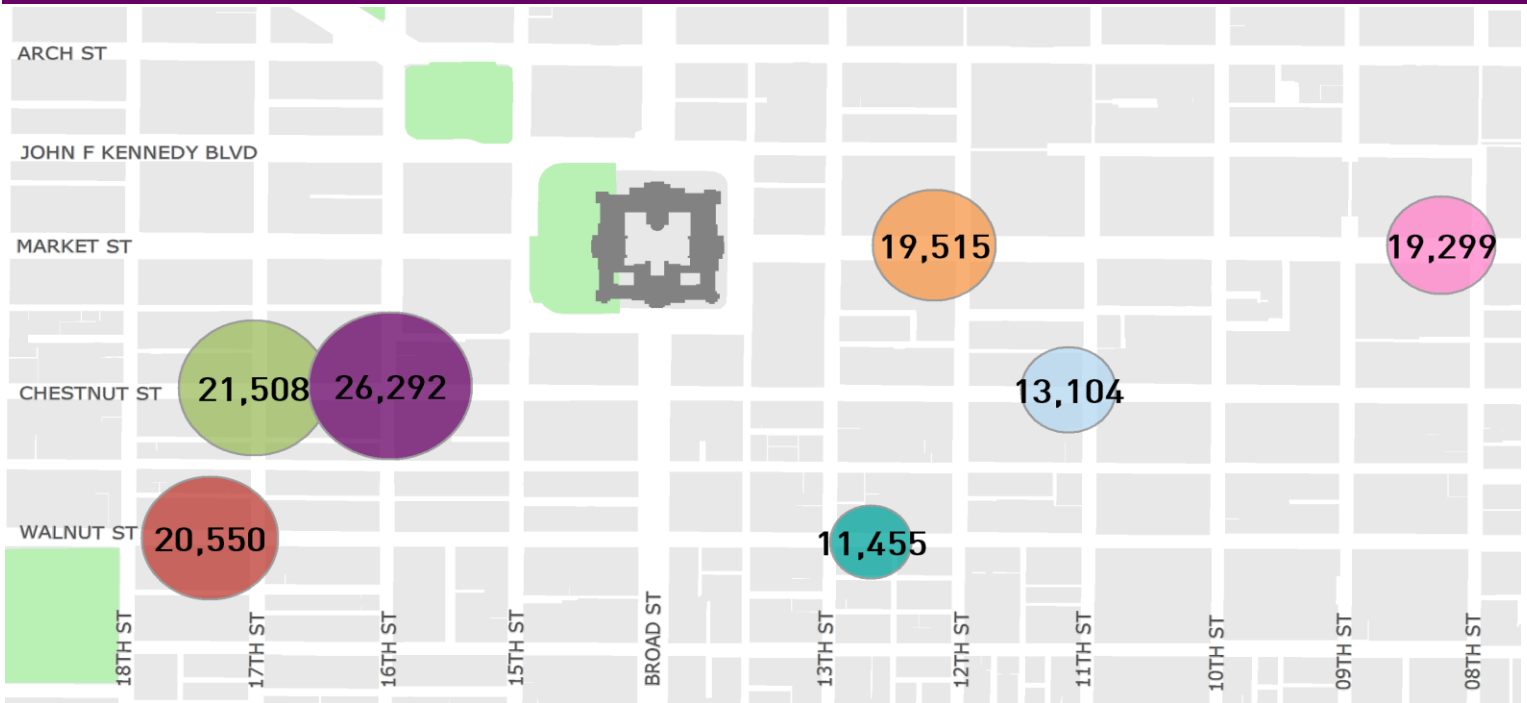

CENTER CITY REPORTS:
PEDESTRIAN COUNTS

July 2015

www.PhiladelphiaRetail.com

Average Daily Pedestrian Volume* by Location (Monday - Sunday)

Average Daily Pedestrian Volume* by Weekday/Weekend

*Pedestrian Volume refers to pedestrians traveling in both directions on either side of the street at the indicated locations

Average Hourly Pedestrian Volume* on Weekdays (Monday - Friday)

Average Hourly Pedestrian Volume* on Weekends (Saturday - Sunday)

*Pedestrian Volume refers to pedestrians traveling in both directions on either side of the street at the indicated locations