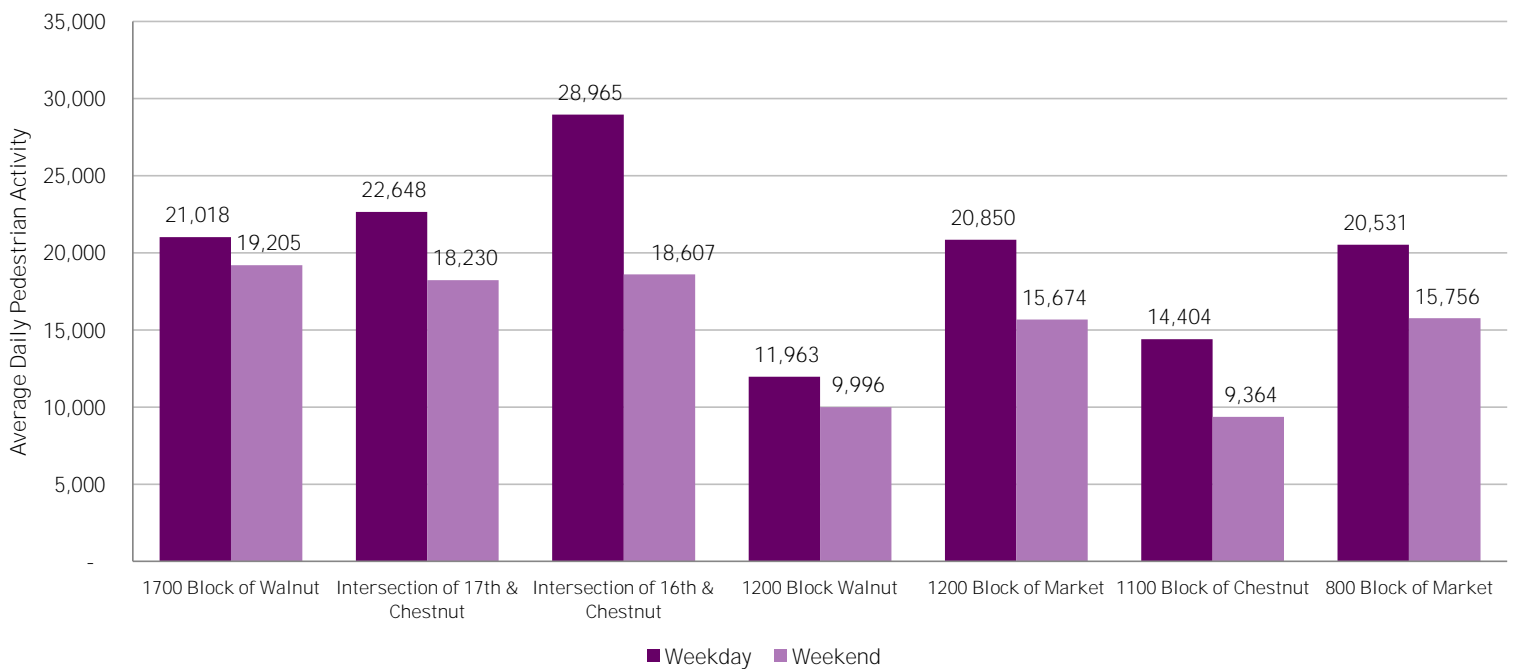

CENTER CITY REPORTS:
PEDESTRIAN COUNTS

July 2015

www.PhiladelphiaRetail.com

Average Daily Pedestrian Volume* by Location (Monday - Sunday)

Average Daily Pedestrian Volume* by Weekday/Weekend

*Pedestrian Volume refers to pedestrians traveling in both directions on either side of the street at the indicated locations

Average Hourly Pedestrian Volume* on Weekdays (Monday - Friday)

Average Hourly Pedestrian Volume* on Weekends (Saturday - Sunday)

*Pedestrian Volume refers to pedestrians traveling in both directions on either side of the street at the indicated locations