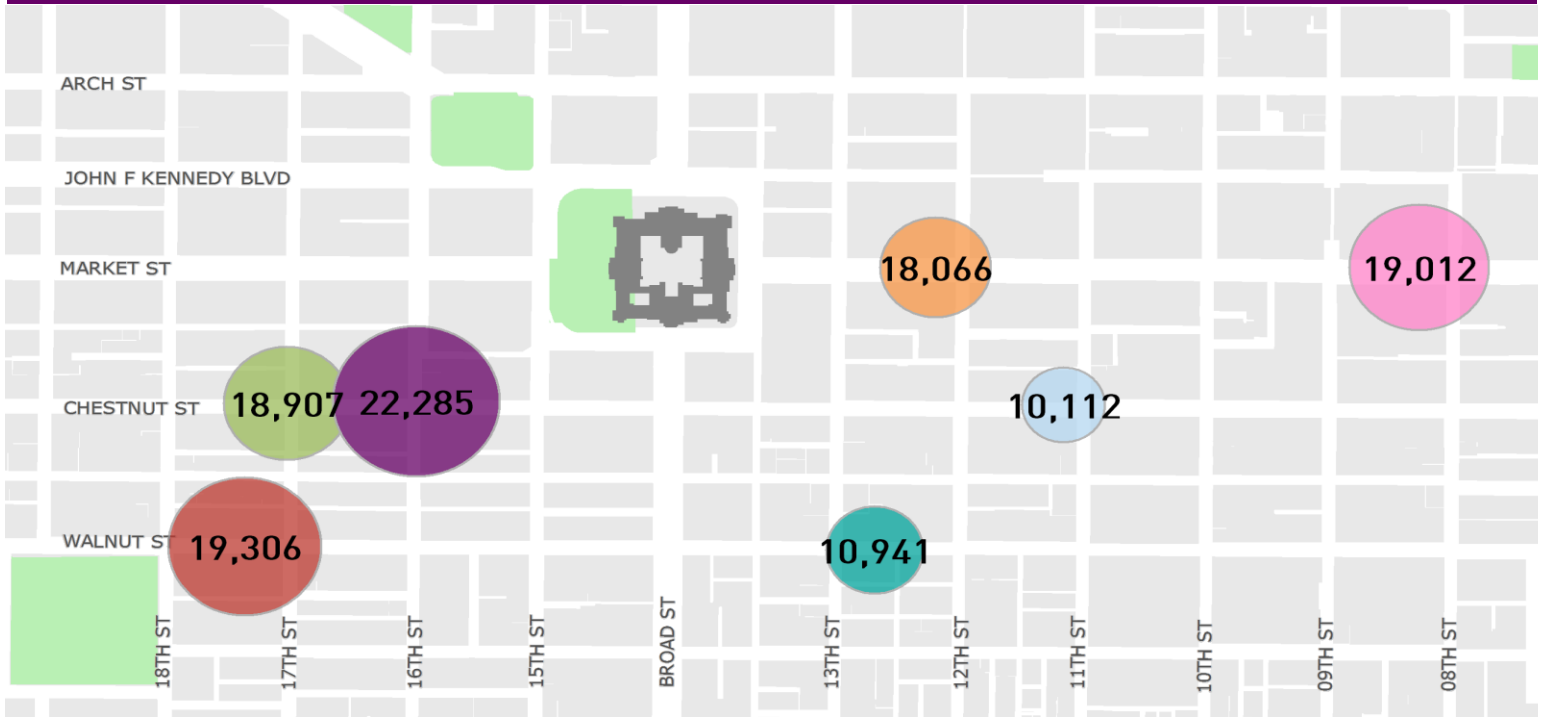

# CENTER CITY REPORTS: PEDESTRIAN COUNTS

July 2016

www.PhiladelphiaRetail.com

## Average Daily Pedestrian Volume\* by Location (Monday - Sunday)

## Average Daily Pedestrian Volume\* by Weekday/Weekend

\*Pedestrian Volume refers to pedestrians traveling in both directions on either side of the street at the indicated locations

## Average Hourly Pedestrian Volume\* on Weekdays (Monday - Friday)