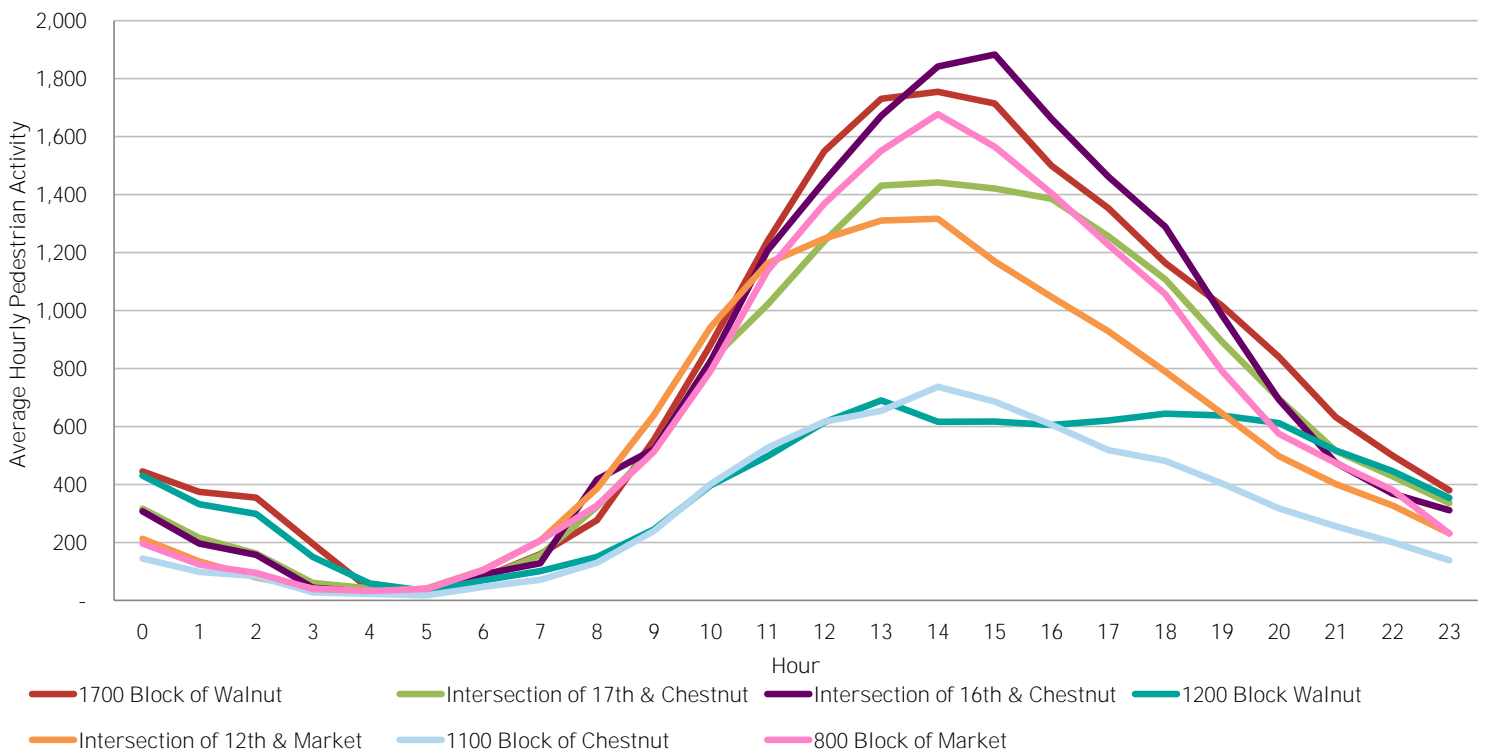

Average Hourly Pedestrian Volume* on Weekends (Saturday - Sunday)

*Pedestrian Volume refers to pedestrians traveling in both directions on either side of the street at the indicated locations

For more information on pedestrian counts contact Casandra Dominguez at cdominguez@centercityphila.org or 215.440.5533