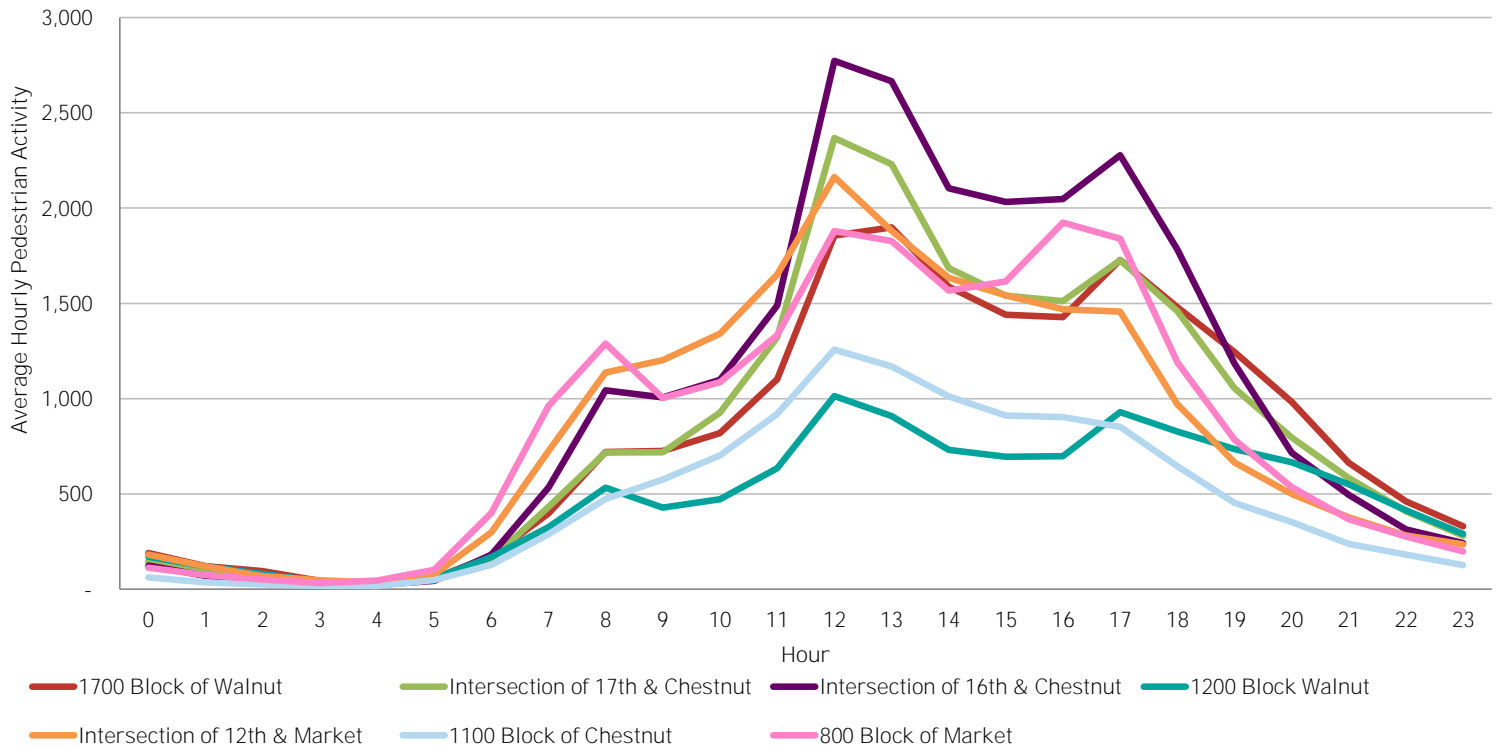

## Average Daily Pedestrian Volume\* by Location (Monday - Sunday)

## Average Daily Pedestrian Volume\* by Weekday/Weekend

\*Pedestrian Volume refers to pedestrians traveling in both directions on either side of the street at the indicated locations

## Average Hourly Pedestrian Volume\* on Weekdays (Monday - Friday)