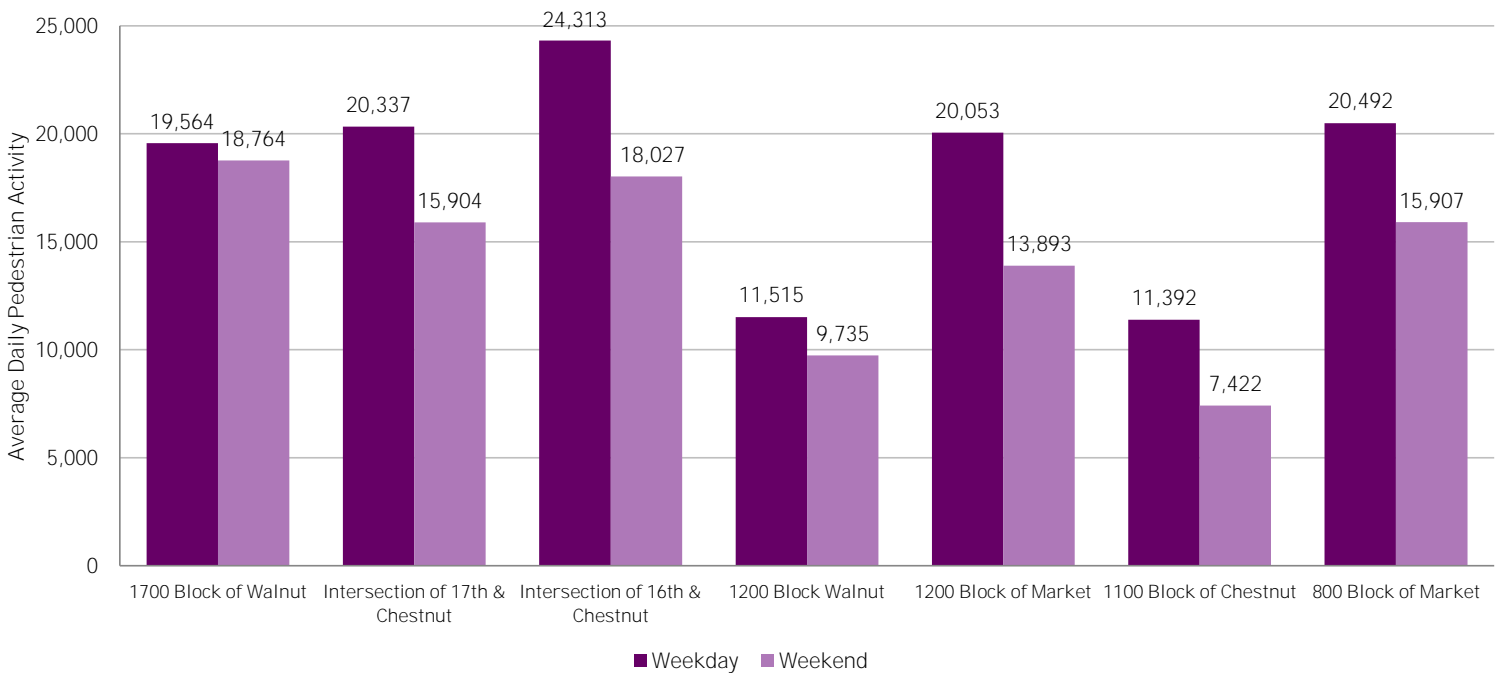

# CENTER CITY REPORTS: PEDESTRIAN COUNTS

July 2016

www.PhiladelphiaRetail.com

## Average Daily Pedestrian Volume\* by Location (Monday - Sunday)

## Average Daily Pedestrian Volume\* by Weekday/Weekend

\*Pedestrian Volume refers to pedestrians traveling in both directions on either side of the street at the indicated locations