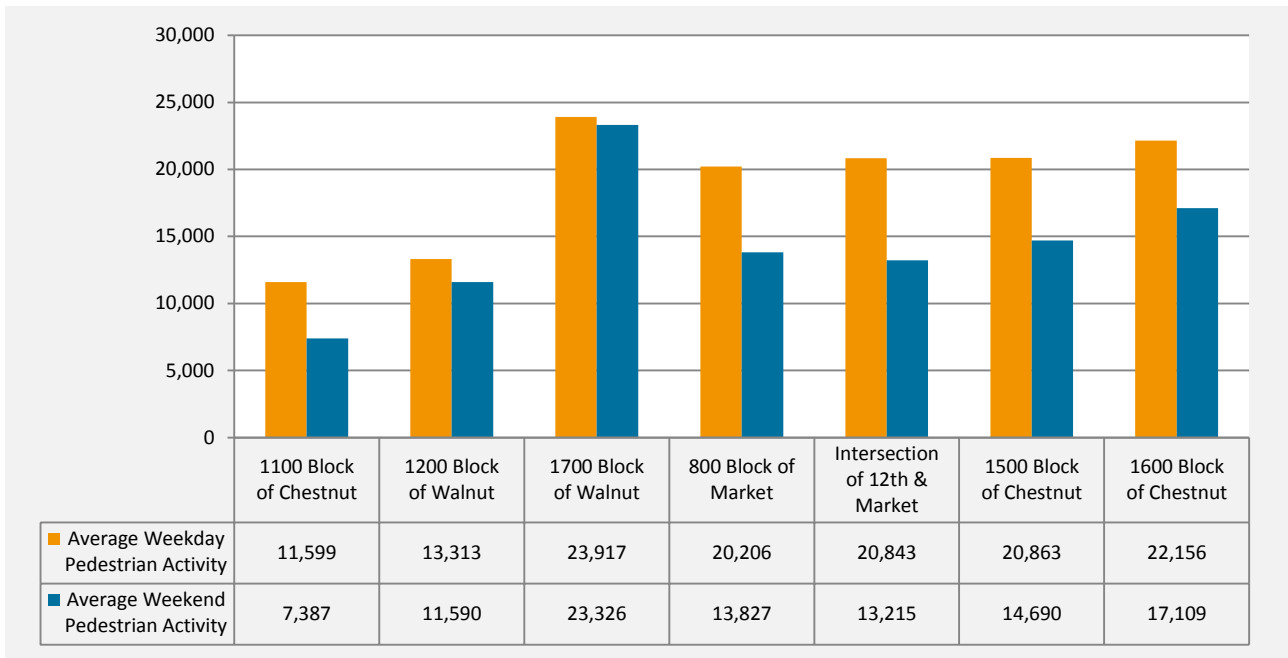

Headlines for August 2012

Pedestrian activity in Center City Philadelphia was up ▲ 3.8% compared to last month

Pedestrian activity in Center City Philadelphia was up ▼ -6.0% compared to same month last year

Average Daily Pedestrian Count – August 2012

	Average Weekday Pedestrian Activity		Average Weekend Pedestrian Activity	
	2012	2011	2012	2011
1100 Block of Chestnut	11,599	11,287	7,387	5,847
1200 Block of Walnut	13,313	13,325	11,590	9,648
1700 Block of Walnut	23,917	24,197	23,326	19,931
800 Block of Market	20,206	22,613	13,827	11,649
Intersection of 12th & Market	20,843	23,369	13,215	11,873
1500 Block of Chestnut	20,863	27,520	14,690	22,130
1600 Block of Chestnut	22,156	22,177	17,109	18,908

Average Daily Pedestrian Count by Time of Day
August 2012

	1100 Block of Chestnut		1200 Block of Walnut		1700 Block of Walnut		800 Block of Market		Intersection of 12th & Market		1500 Block of Chestnut		1600 Block of Chestnut	
	2012	2011	2012	2011	2012	2011	2012	2011	2012	2011	2012	2011	2012	2011
Early Morning	58	45	97	107	76	65	87	84	56	60	509	86	79	131
Morning RH*	623	516	887	785	1,295	1,228	1,651	1,632	2,267	2,096	1,602	1,055	1,040	988
Late Morning	1,070	980	943	894	1,760	1,660	1,969	2,091	2,154	2,480	1,836	1,494	1,502	1,692
Lunch	2,894	2,672	2,813	2,535	5,767	5,348	4,792	5,418	5,226	5,581	4,713	6,522	5,803	5,912
Late Afternoon	1,927	1,864	1,782	1,655	3,892	3,744	3,289	3,415	3,360	3,591	3,204	5,633	3,609	3,604
Evening RH*	2,243	2,144	2,824	2,687	5,680	5,364	4,400	4,646	4,495	4,805	4,226	7,169	5,171	5,023
Evening	1,241	1,193	2,507	2,562	4,139	4,116	1,789	1,782	991	1,302	1,835	3,339	2,754	2,904
Late Night	339	318	969	1,051	1,139	1,453	407	413	114	171	1,174	681	755	990