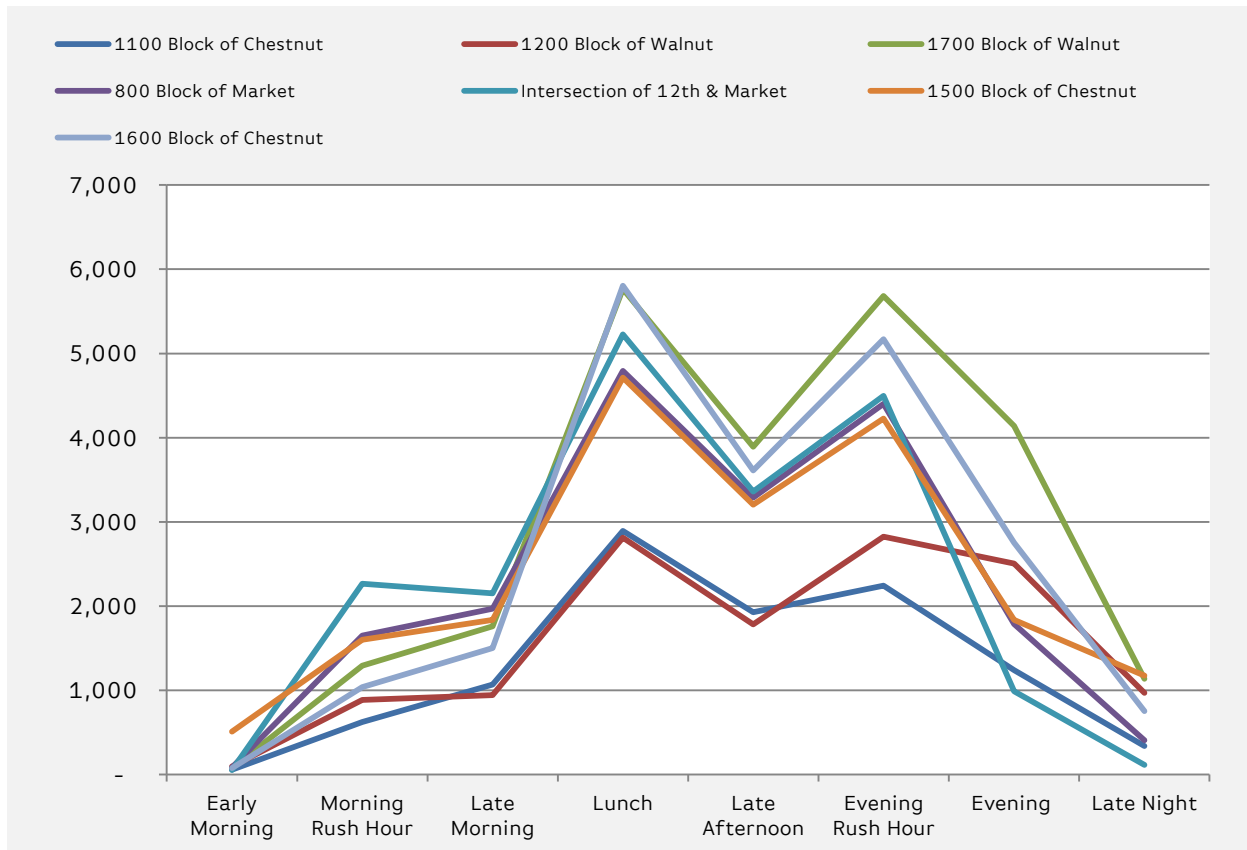

Headlines for August 2012

Pedestrian activity in Center City Philadelphia was up ▲ 3.8% compared to last month

Pedestrian activity in Center City Philadelphia was up ▼ -6.0% compared to same month last year

Average Daily Pedestrian Count – August 2012

	Average Weekday Pedestrian Activity		Average Weekend Pedestrian Activity	
	2012	2011	2012	2011
1100 Block of Chestnut	11,599	11,287	7,387	5,847
1200 Block of Walnut	13,313	13,325	11,590	9,648
1700 Block of Walnut	23,917	24,197	23,326	19,931
800 Block of Market	20,206	22,613	13,827	11,649
Intersection of 12th & Market	20,843	23,369	13,215	11,873
1500 Block of Chestnut	20,863	27,520	14,690	22,130
1600 Block of Chestnut	22,156	22,177	17,109	18,908

Average Daily Pedestrian Count by Time of Day
August 2012

	1100 Block of Chestnut		1200 Block of Walnut		1700 Block of Walnut		800 Block of Market		Intersection of 12th & Market		1500 Block of Chestnut		1600 Block of Chestnut	
	2012	2011	2012	2011	2012	2011	2012	2011	2012	2011	2012	2011	2012	2011
Early Morning	58	45	97	107	76	65	87	84	56	60	509	86	79	131
Morning RH*	623	516	887	785	1,295	1,228	1,651	1,632	2,267	2,096	1,602	1,055	1,040	988
Late Morning	1,070	980	943	894	1,760	1,660	1,969	2,091	2,154	2,480	1,836	1,494	1,502	1,692
Lunch	2,894	2,672	2,813	2,535	5,767	5,348	4,792	5,418	5,226	5,581	4,713	6,522	5,803	5,912
Late Afternoon	1,927	1,864	1,782	1,655	3,892	3,744	3,289	3,415	3,360	3,591	3,204	5,633	3,609	3,604
Evening RH*	2,243	2,144	2,824	2,687	5,680	5,364	4,400	4,646	4,495	4,805	4,226	7,169	5,171	5,023
Evening	1,241	1,193	2,507	2,562	4,139	4,116	1,789	1,782	991	1,302	1,835	3,339	2,754	2,904
Late Night	339	318	969	1,051	1,139	1,453	407	413	114	171	1,174	681	755	990