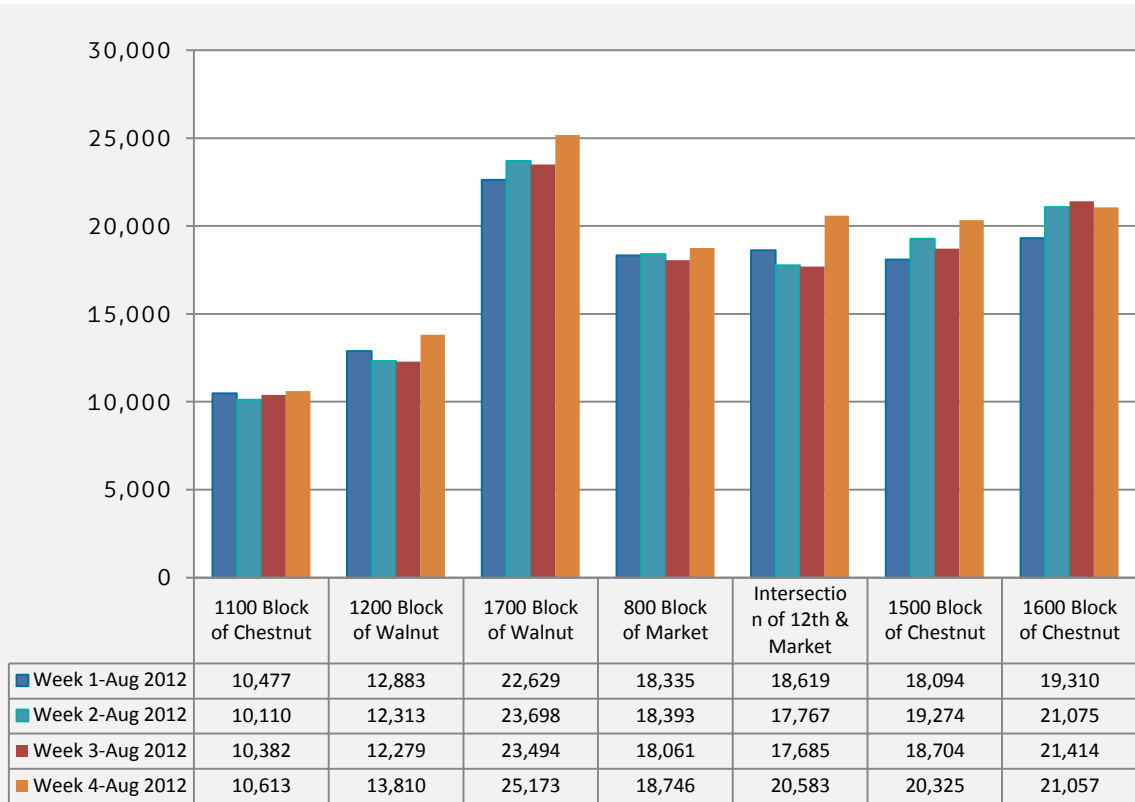

Average Daily Pedestrian Count by Time of Day
August 2012

	1100 Block of Chestnut		1200 Block of Walnut		1700 Block of Walnut		800 Block of Market		Intersection of 12th & Market		1500 Block of Chestnut		1600 Block of Chestnut	
	2012	2011	2012	2011	2012	2011	2012	2011	2012	2011	2012	2011	2012	2011
Early Morning	58	45	97	107	76	65	87	84	56	60	509	86	79	131
Morning RH*	623	516	887	785	1,295	1,228	1,651	1,632	2,267	2,096	1,602	1,055	1,040	988
Late Morning	1,070	980	943	894	1,760	1,660	1,969	2,091	2,154	2,480	1,836	1,494	1,502	1,692
Lunch	2,894	2,672	2,813	2,535	5,767	5,348	4,792	5,418	5,226	5,581	4,713	6,522	5,803	5,912
Late Afternoon	1,927	1,864	1,782	1,655	3,892	3,744	3,289	3,415	3,360	3,591	3,204	5,633	3,609	3,604
Evening RH*	2,243	2,144	2,824	2,687	5,680	5,364	4,400	4,646	4,495	4,805	4,226	7,169	5,171	5,023
Evening	1,241	1,193	2,507	2,562	4,139	4,116	1,789	1,782	991	1,302	1,835	3,339	2,754	2,904
Late Night	339	318	969	1,051	1,139	1,453	407	413	114	171	1,174	681	755	990

Time of Day Key

Early morning: 4am-6am

Morning RH: 6am-9am

Late Morning: 9am-11am

Lunch: 11am-2pm

Late Afternoon: 2pm-4pm

Evening RH: 4pm-7pm

Evening: 7pm-11pm

Late Night: 11pm-4am

*N.B. RH stands for Rush Hour

Average Pedestrian Count by Week-August 2012

	Week 1-Aug 2012		Week 2-Aug 2012		Week 3-Aug 2012		Week 4-Aug 2012	
	2012	2011	2012	2011	2012	2011	2012	2011
1100 Block of Chestnut	10,477	10,536	10,110	10,035	10,382	9,435	10,613	8,925
1200 Block of Walnut	12,883	12,665	12,313	12,455	12,279	12,280	13,810	11,700
1700 Block of Walnut	22,629	23,544	23,698	23,672	23,494	23,118	25,173	21,578
800 Block of Market	18,335	20,213	18,393	19,954	18,061	19,845	18,746	17,908
Intersection of 12th & Market	18,619	21,249	17,767	20,558	17,685	19,907	20,583	18,625
1500 Block of Chestnut	18,094	30,688	19,274	21,724	18,704	29,639	20,325	21,869
1600 Block of Chestnut	19,310	20,051	21,075	20,821	21,414	18,517	21,057	25,582