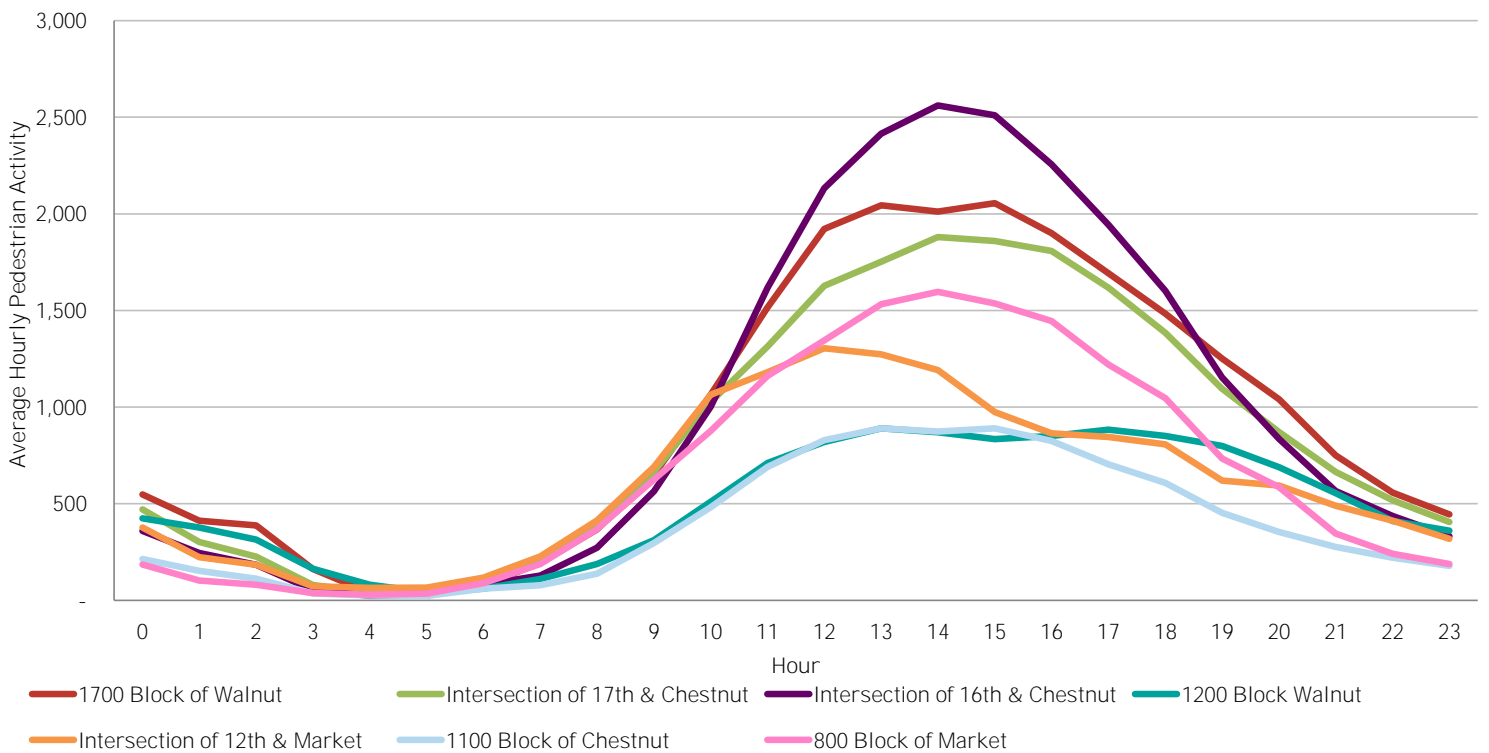

CENTER CITY REPORTS:
PEDESTRIAN COUNTS

August 2015

www.PhiladelphiaRetail.com

Average Daily Pedestrian Volume* by Location (Monday - Sunday)

Average Daily Pedestrian Volume* by Weekday/Weekend

*Pedestrian Volume refers to pedestrians traveling in both directions on either side of the street at the indicated locations

Average Hourly Pedestrian Volume* on Weekdays (Monday - Friday)

Average Hourly Pedestrian Volume* on Weekends (Saturday - Sunday)

*Pedestrian Volume refers to pedestrians traveling in both directions on either side of the street at the indicated locations