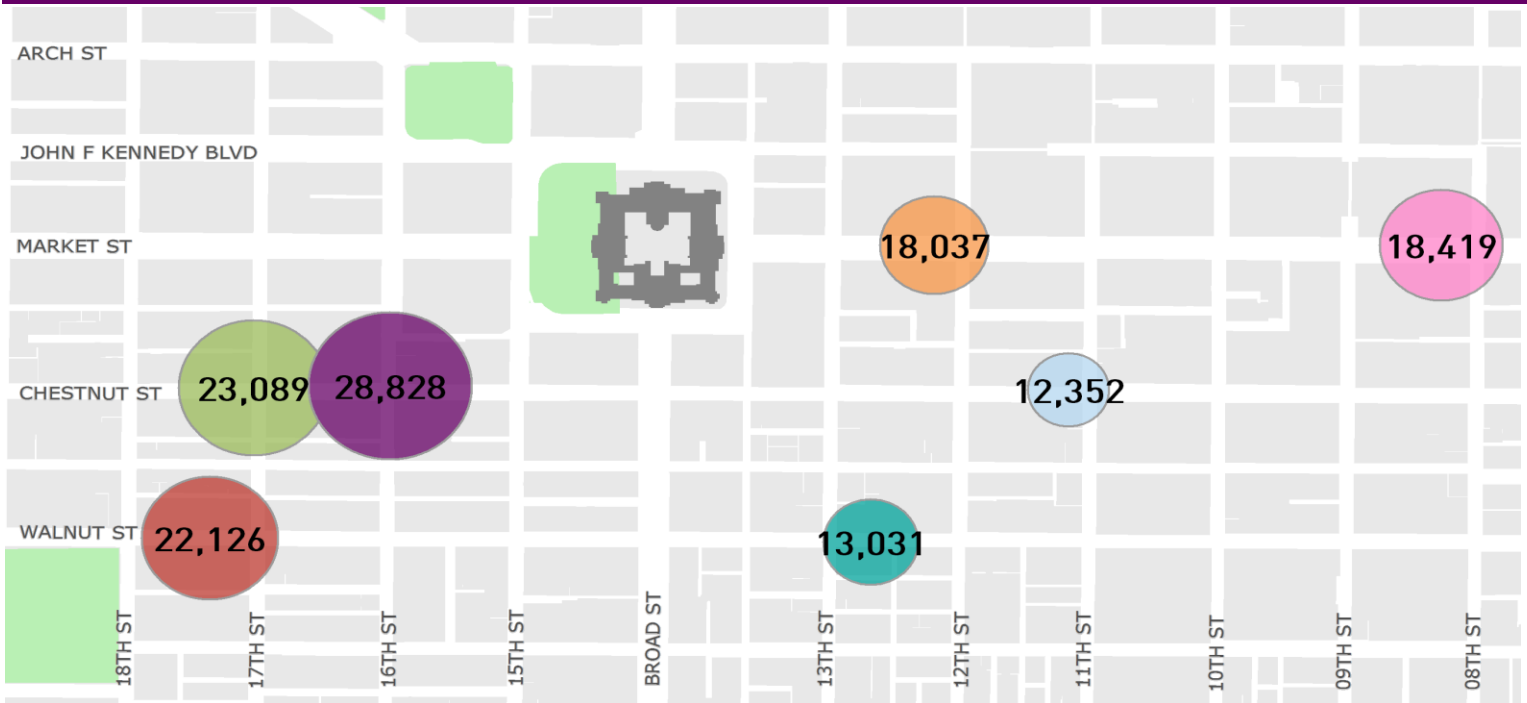

CENTER CITY REPORTS:
PEDESTRIAN COUNTS

August 2015

www.PhiladelphiaRetail.com

Average Daily Pedestrian Volume* by Location (Monday - Sunday)

Average Daily Pedestrian Volume* by Weekday/Weekend

*Pedestrian Volume refers to pedestrians traveling in both directions on either side of the street at the indicated locations

Average Hourly Pedestrian Volume* on Weekdays (Monday - Friday)

Average Hourly Pedestrian Volume* on Weekends (Saturday - Sunday)

*Pedestrian Volume refers to pedestrians traveling in both directions on either side of the street at the indicated locations