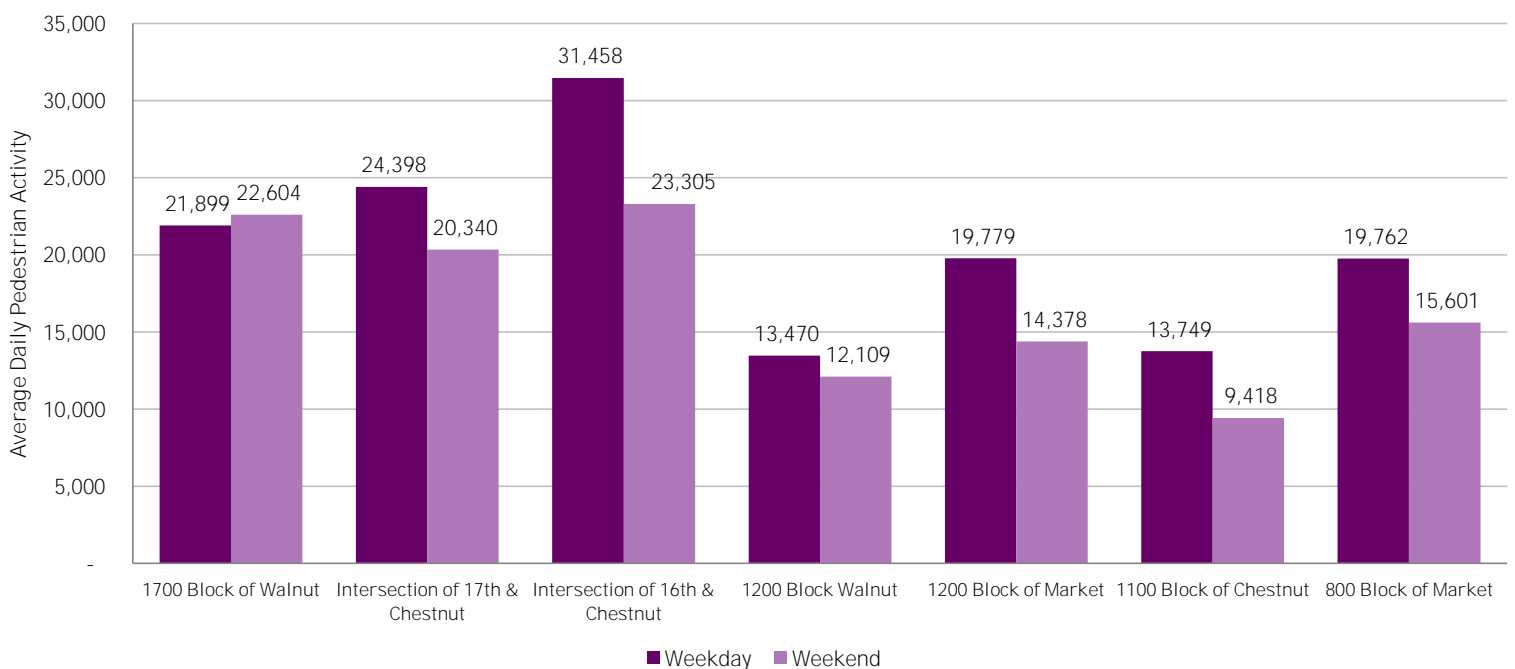

CENTER CITY REPORTS:
PEDESTRIAN COUNTS

August 2015

www.PhiladelphiaRetail.com

Average Daily Pedestrian Volume* by Location (Monday - Sunday)

Average Daily Pedestrian Volume* by Weekday/Weekend

*Pedestrian Volume refers to pedestrians traveling in both directions on either side of the street at the indicated locations

Average Hourly Pedestrian Volume* on Weekdays (Monday - Friday)

Average Hourly Pedestrian Volume* on Weekends (Saturday - Sunday)

*Pedestrian Volume refers to pedestrians traveling in both directions on either side of the street at the indicated locations