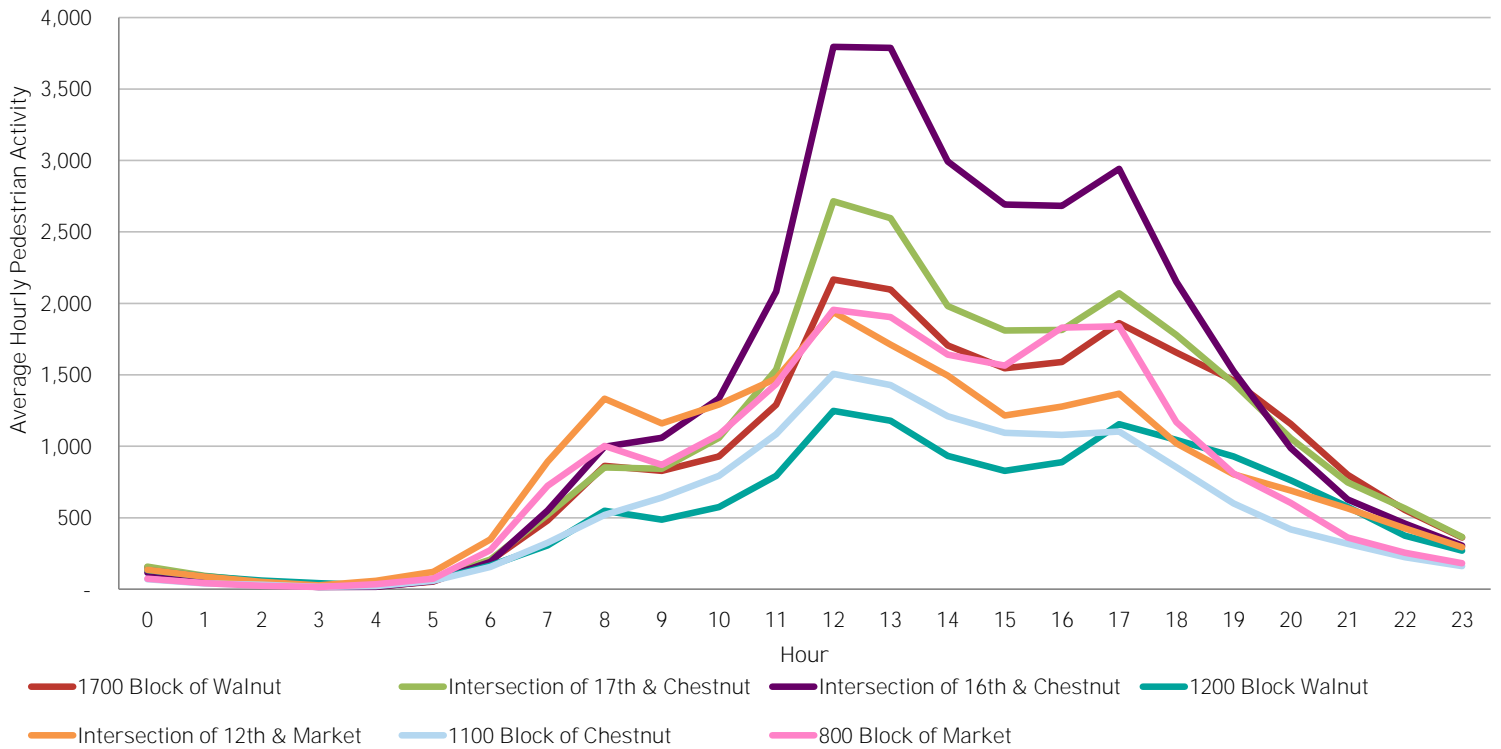

CENTER CITY REPORTS:
PEDESTRIAN COUNTS

August 2015

www.PhiladelphiaRetail.com

Average Daily Pedestrian Volume* by Location (Monday - Sunday)

Average Daily Pedestrian Volume* by Weekday/Weekend

*Pedestrian Volume refers to pedestrians traveling in both directions on either side of the street at the indicated locations

Average Hourly Pedestrian Volume* on Weekdays (Monday - Friday)

Average Hourly Pedestrian Volume* on Weekends (Saturday - Sunday)

*Pedestrian Volume refers to pedestrians traveling in both directions on either side of the street at the indicated locations