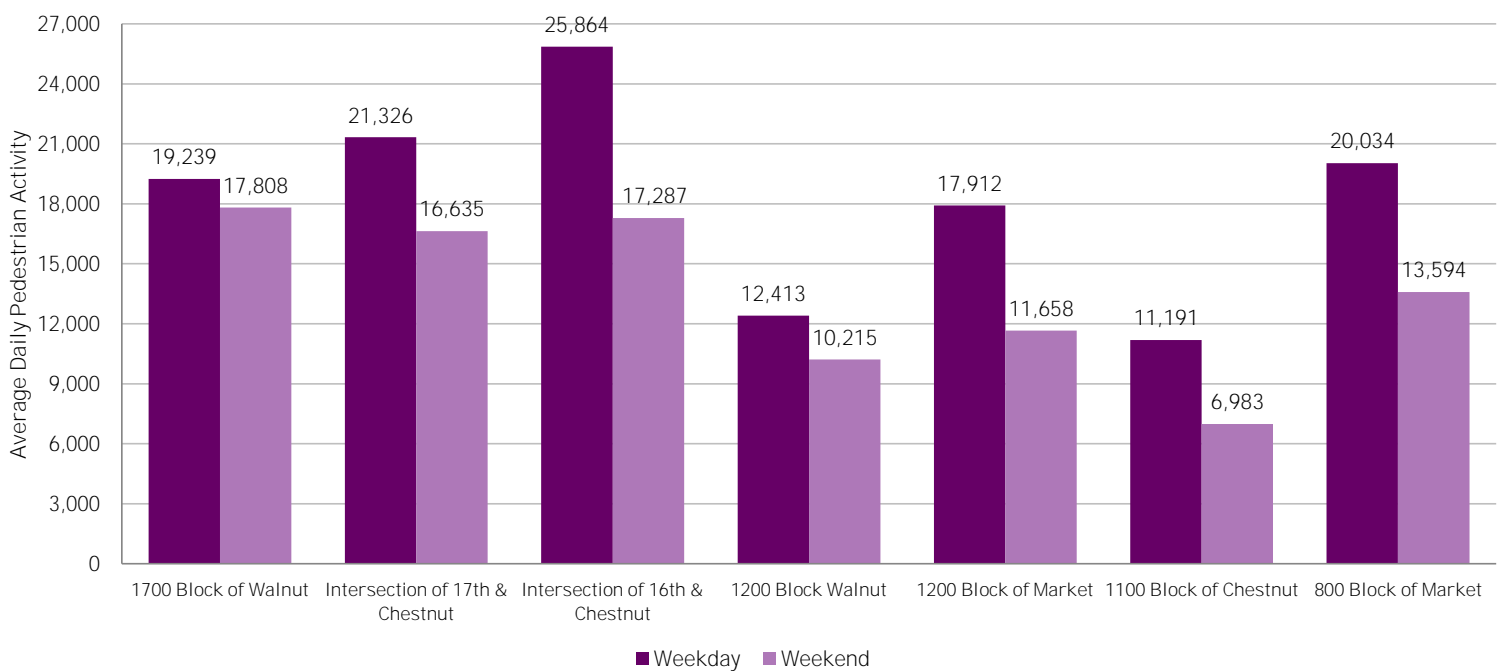

CENTER CITY REPORTS:  
PEDESTRIAN COUNTS

August 2016

www.PhiladelphiaRetail.com

Average Daily Pedestrian Volume\* by Location (Monday - Sunday)

Average Daily Pedestrian Volume\* by Weekday/Weekend

\*Pedestrian Volume refers to pedestrians traveling in both directions on either side of the street at the indicated locations

## Average Hourly Pedestrian Volume\* on Weekdays (Monday - Friday)