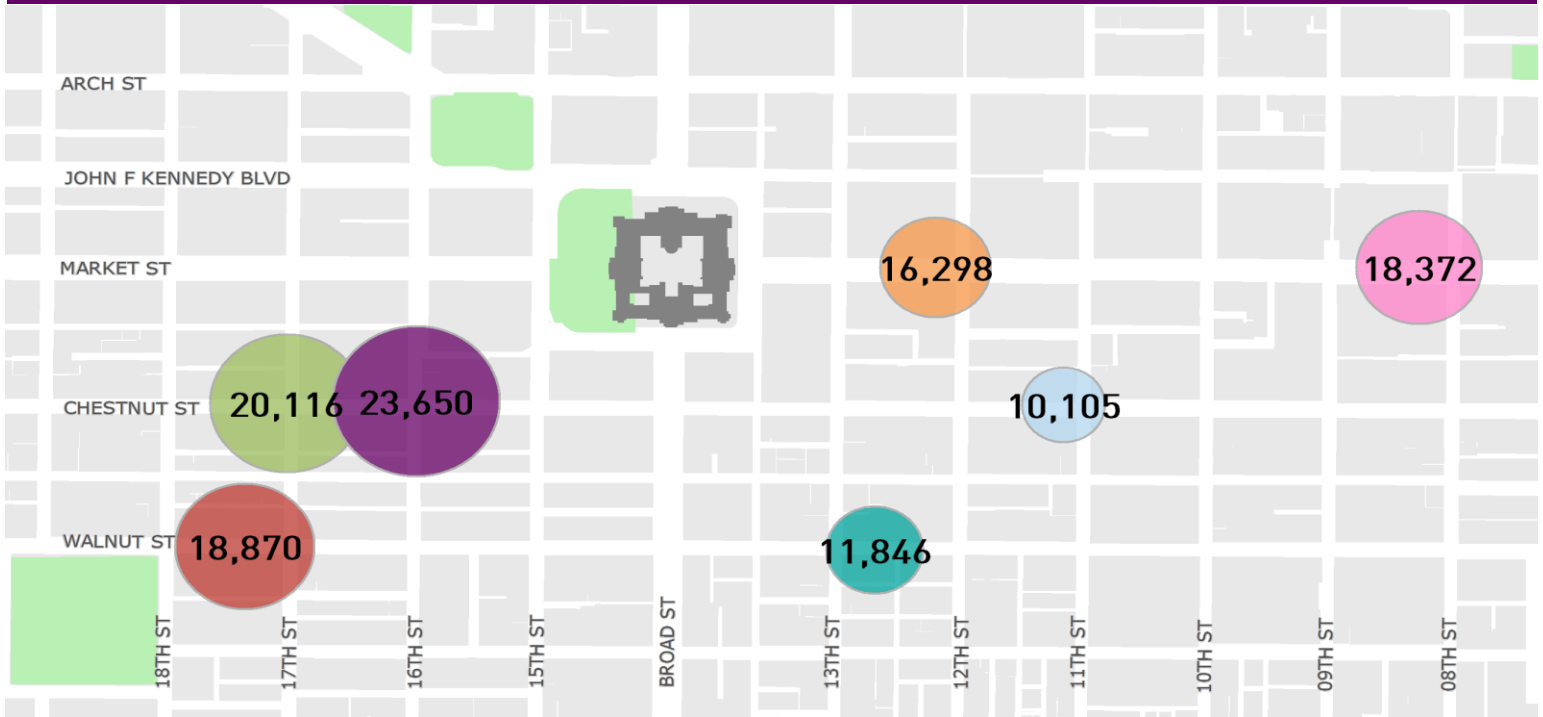

CENTER CITY REPORTS:  
PEDESTRIAN COUNTS

August 2016

www.PhiladelphiaRetail.com

Average Daily Pedestrian Volume\* by Location (Monday - Sunday)

Average Daily Pedestrian Volume\* by Weekday/Weekend

\*Pedestrian Volume refers to pedestrians traveling in both directions on either side of the street at the indicated locations

## Average Hourly Pedestrian Volume\* on Weekdays (Monday - Friday)

## Average Hourly Pedestrian Volume\* on Weekends (Saturday - Sunday)

\*Pedestrian Volume refers to pedestrians traveling in both directions on either side of the street at the indicated locations

For more information on pedestrian counts contact Casandra Dominguez at [cdominguez@centercityphila.org](mailto:cdominguez@centercityphila.org) or 215.440.5533