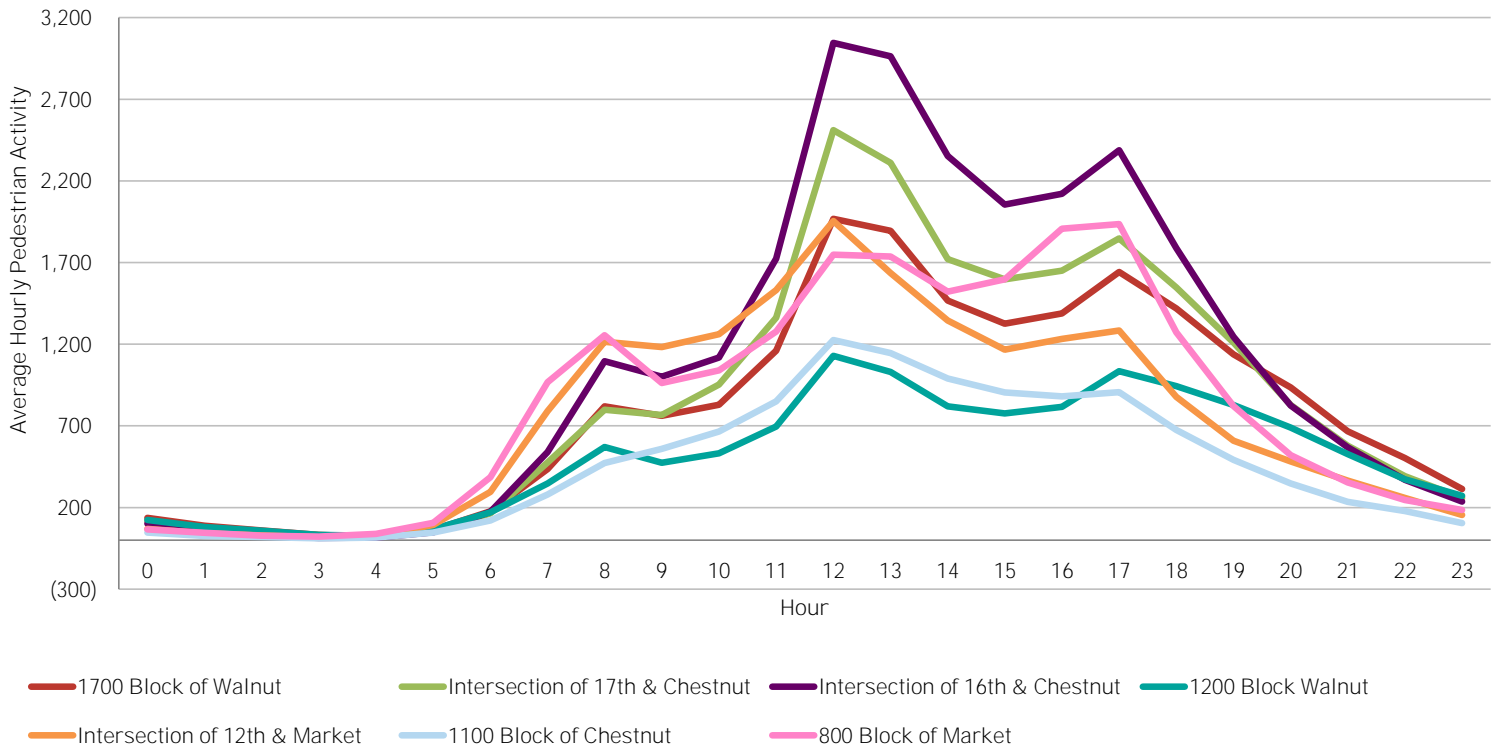

CENTER CITY REPORTS:  
PEDESTRIAN COUNTS

August 2016

www.PhiladelphiaRetail.com

Average Daily Pedestrian Volume\* by Location (Monday - Sunday)

Average Daily Pedestrian Volume\* by Weekday/Weekend

\*Pedestrian Volume refers to pedestrians traveling in both directions on either side of the street at the indicated locations

## Average Hourly Pedestrian Volume\* on Weekdays (Monday - Friday)