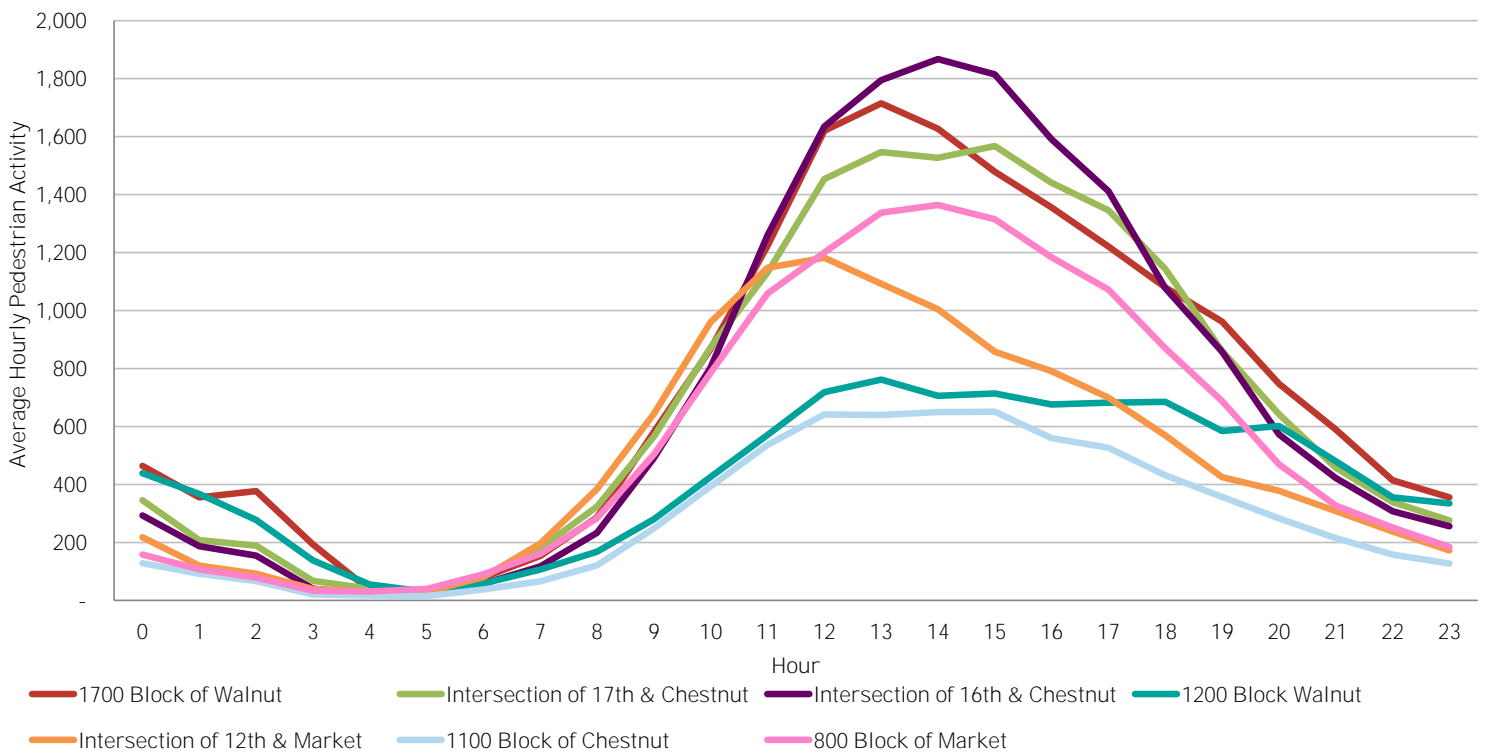

CENTER CITY REPORTS:  
PEDESTRIAN COUNTS

August 2016

www.PhiladelphiaRetail.com

Average Daily Pedestrian Volume\* by Location (Monday - Sunday)

Average Daily Pedestrian Volume\* by Weekday/Weekend

\*Pedestrian Volume refers to pedestrians traveling in both directions on either side of the street at the indicated locations

## Average Hourly Pedestrian Volume\* on Weekdays (Monday - Friday)

## Average Hourly Pedestrian Volume\* on Weekends (Saturday - Sunday)

\*Pedestrian Volume refers to pedestrians traveling in both directions on either side of the street at the indicated locations

For more information on pedestrian counts contact Casandra Dominguez at [cdominguez@centercityphila.org](mailto:cdominguez@centercityphila.org) or 215.440.5533