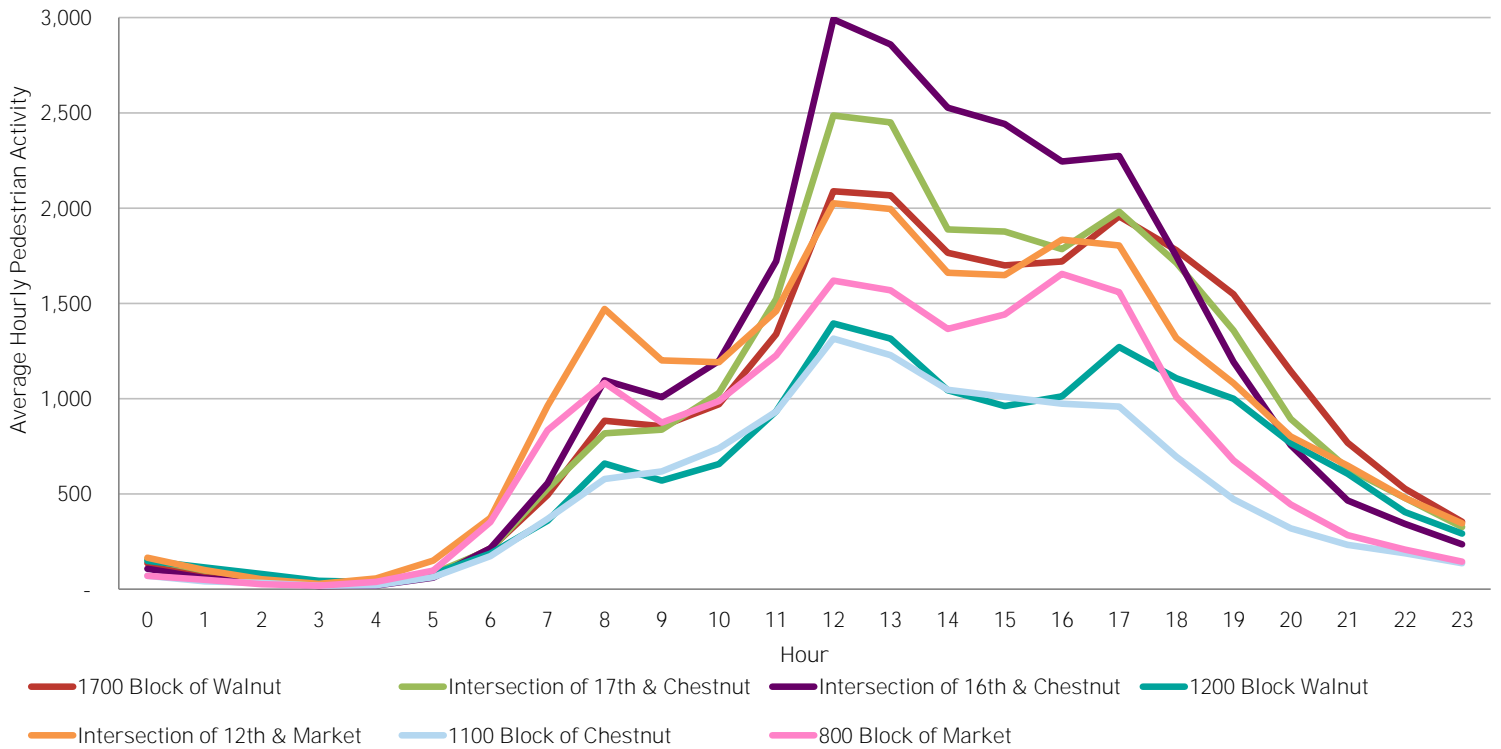

CENTER CITY REPORTS:
PEDESTRIAN COUNTS

September 2015

www.PhiladelphiaRetail.com

Average Daily Pedestrian Volume* by Location (Monday - Sunday)

Average Daily Pedestrian Volume* by Weekday/Weekend

*Pedestrian Volume refers to pedestrians traveling in both directions on either side of the street at the indicated locations

Average Hourly Pedestrian Volume* on Weekdays (Monday - Friday)

Average Hourly Pedestrian Volume* on Weekends (Saturday - Sunday)

*Pedestrian Volume refers to pedestrians traveling in both directions on either side of the street at the indicated locations