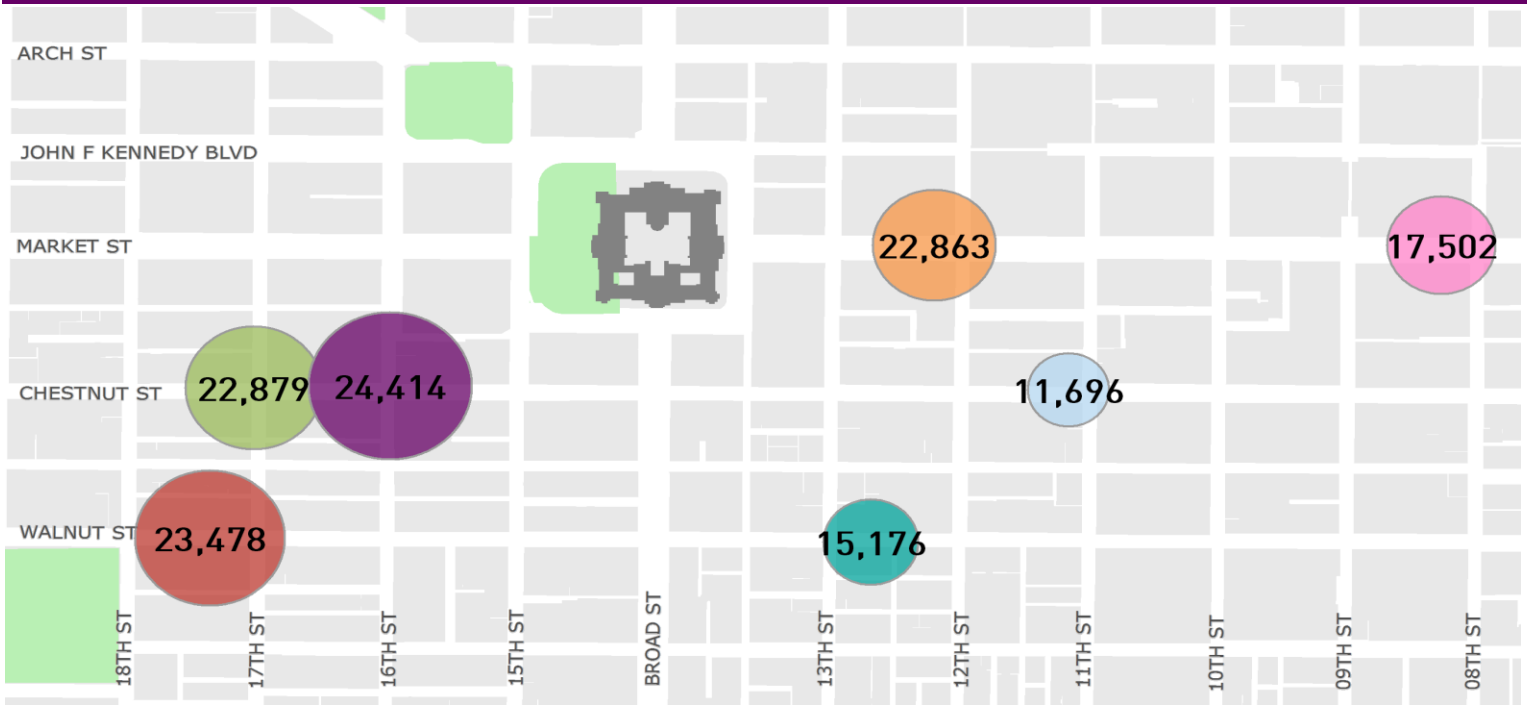

CENTER CITY REPORTS:
PEDESTRIAN COUNTS

September 2015

www.PhiladelphiaRetail.com

Average Daily Pedestrian Volume* by Location (Monday - Sunday)

Average Daily Pedestrian Volume* by Weekday/Weekend

*Pedestrian Volume refers to pedestrians traveling in both directions on either side of the street at the indicated locations

Average Hourly Pedestrian Volume* on Weekdays (Monday - Friday)

Average Hourly Pedestrian Volume* on Weekends (Saturday - Sunday)

*Pedestrian Volume refers to pedestrians traveling in both directions on either side of the street at the indicated locations