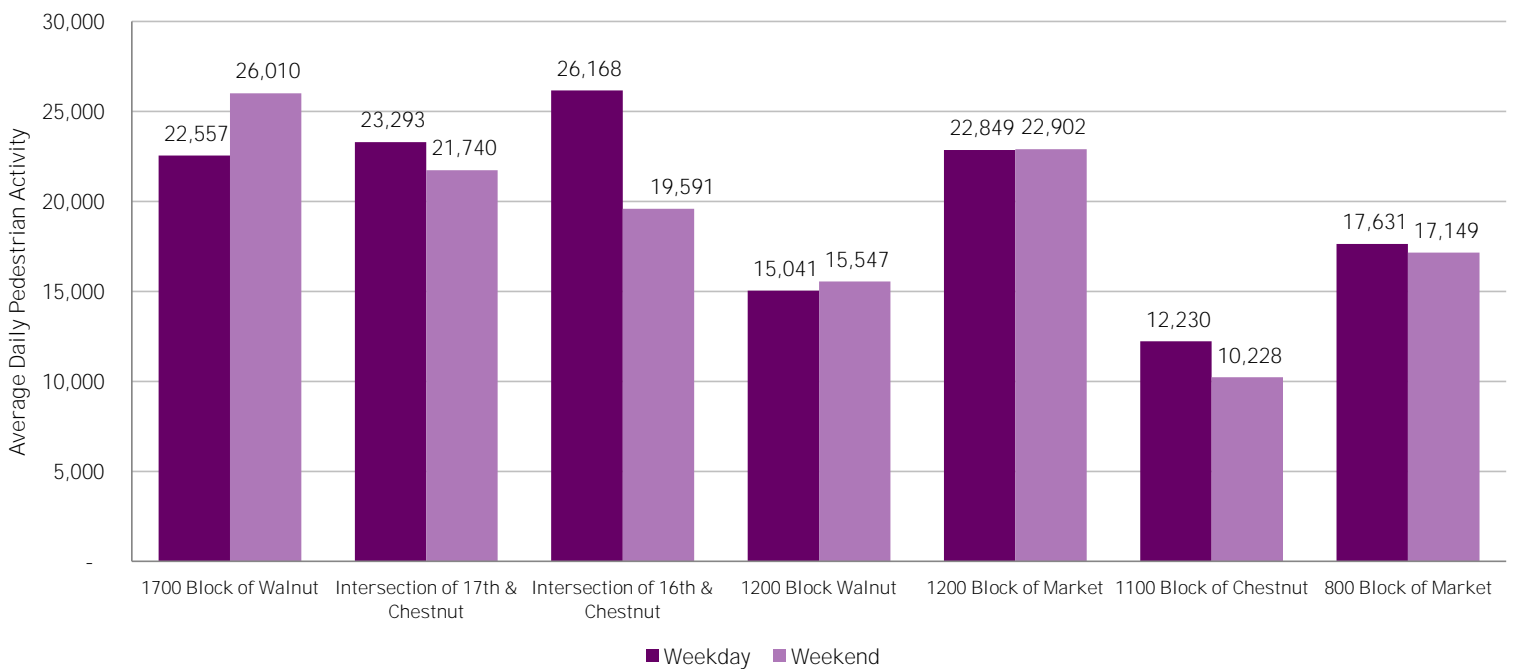

CENTER CITY REPORTS:
PEDESTRIAN COUNTS

September 2015

www.PhiladelphiaRetail.com

Average Daily Pedestrian Volume* by Location (Monday - Sunday)

Average Daily Pedestrian Volume* by Weekday/Weekend

*Pedestrian Volume refers to pedestrians traveling in both directions on either side of the street at the indicated locations

Average Hourly Pedestrian Volume* on Weekdays (Monday - Friday)

Average Hourly Pedestrian Volume* on Weekends (Saturday - Sunday)

*Pedestrian Volume refers to pedestrians traveling in both directions on either side of the street at the indicated locations