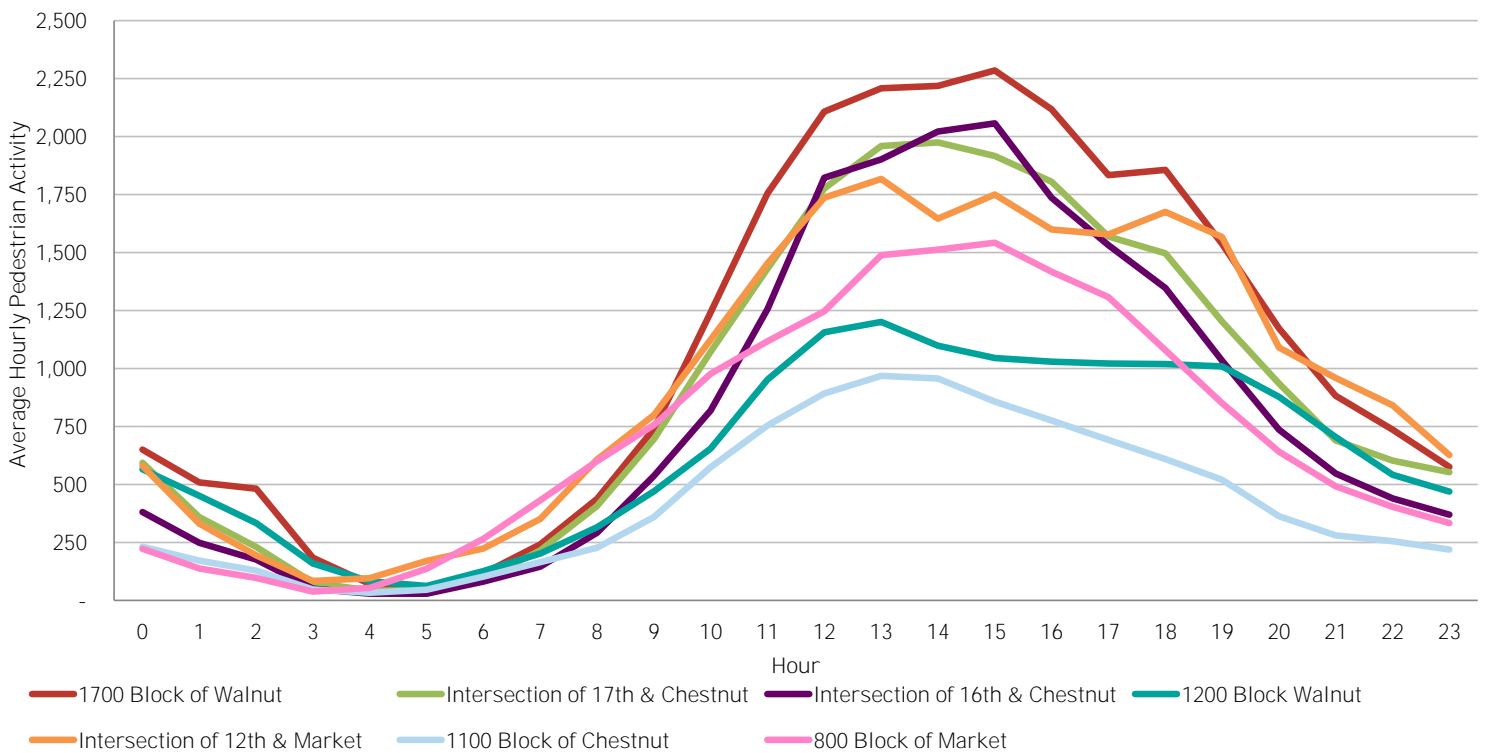

CENTER CITY REPORTS:
PEDESTRIAN COUNTS

September 2015

www.PhiladelphiaRetail.com

Average Daily Pedestrian Volume* by Location (Monday - Sunday)

Average Daily Pedestrian Volume* by Weekday/Weekend

*Pedestrian Volume refers to pedestrians traveling in both directions on either side of the street at the indicated locations

Average Hourly Pedestrian Volume* on Weekdays (Monday - Friday)

Average Hourly Pedestrian Volume* on Weekends (Saturday - Sunday)

*Pedestrian Volume refers to pedestrians traveling in both directions on either side of the street at the indicated locations