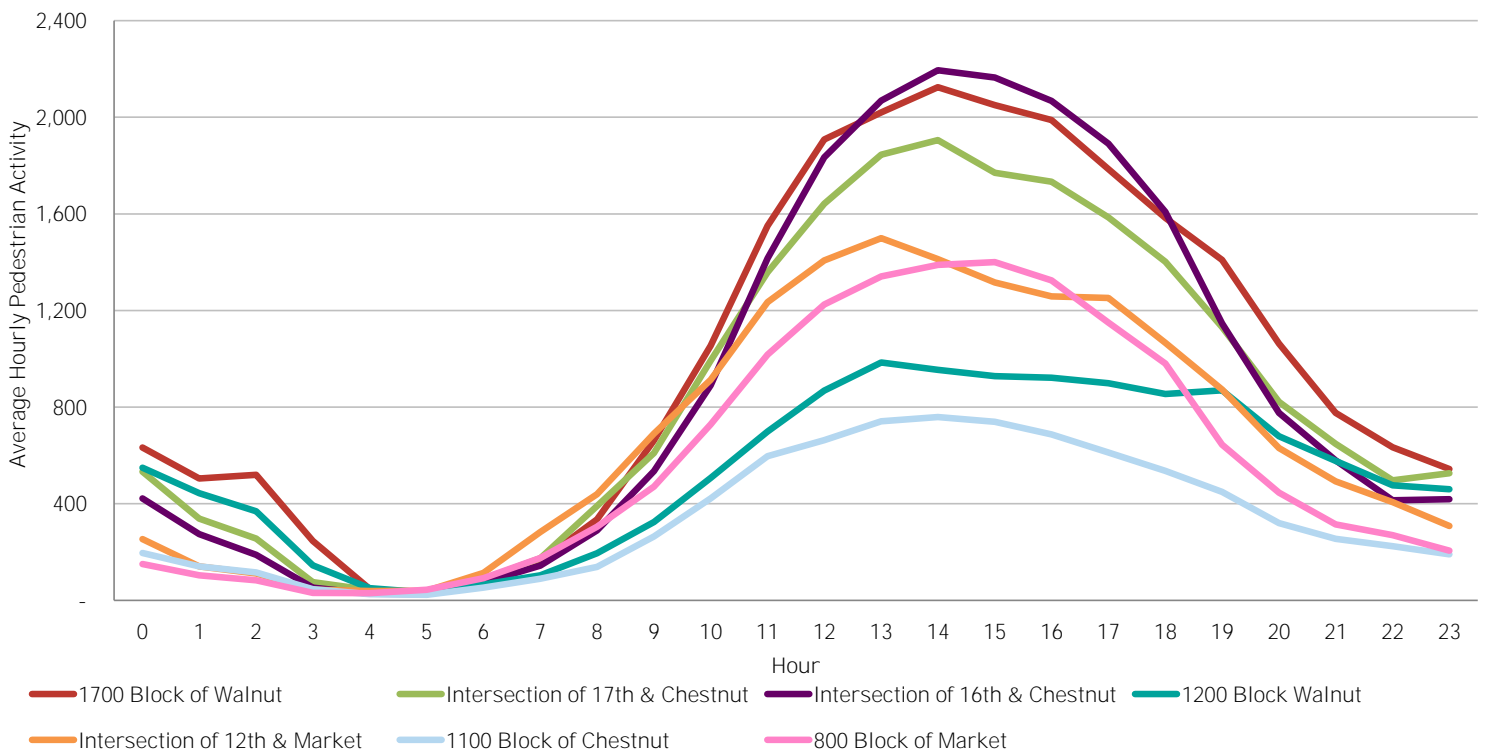

Average Hourly Pedestrian Volume* on Weekends (Saturday - Sunday)

*Pedestrian Volume refers to pedestrians traveling in both directions on either side of the street at the indicated locations

For more information on pedestrian counts contact Casandra Dominguez at cdominguez@centercityphila.org or 215.440.5533