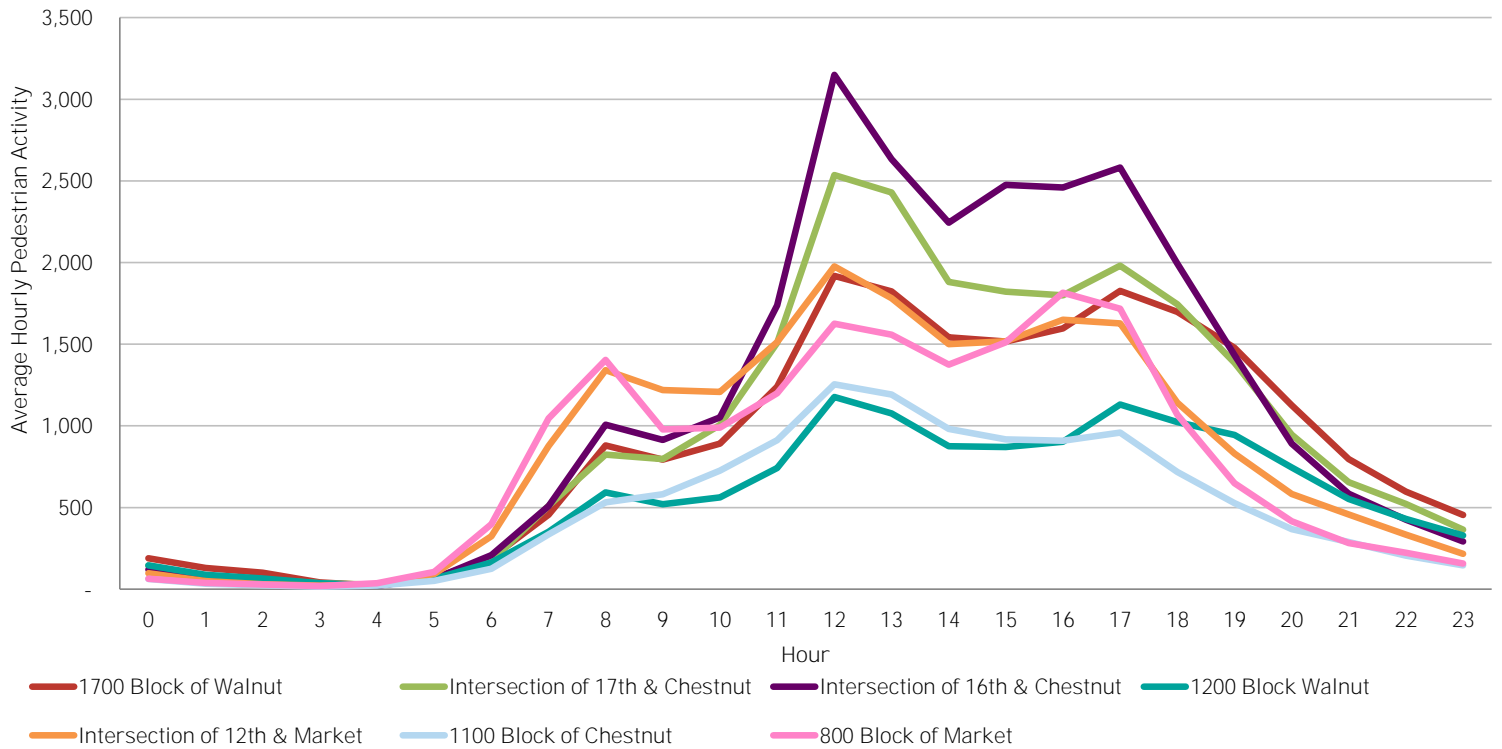

# CENTER CITY REPORTS: PEDESTRIAN COUNTS

September 2016

[www.PhiladelphiaRetail.com](http://www.PhiladelphiaRetail.com)

## Average Daily Pedestrian Volume\* by Location (Monday - Sunday)

## Average Daily Pedestrian Volume\* by Weekday/Weekend

\*Pedestrian Volume refers to pedestrians traveling in both directions on either side of the street at the indicated locations

## Average Hourly Pedestrian Volume\* on Weekdays (Monday - Friday)