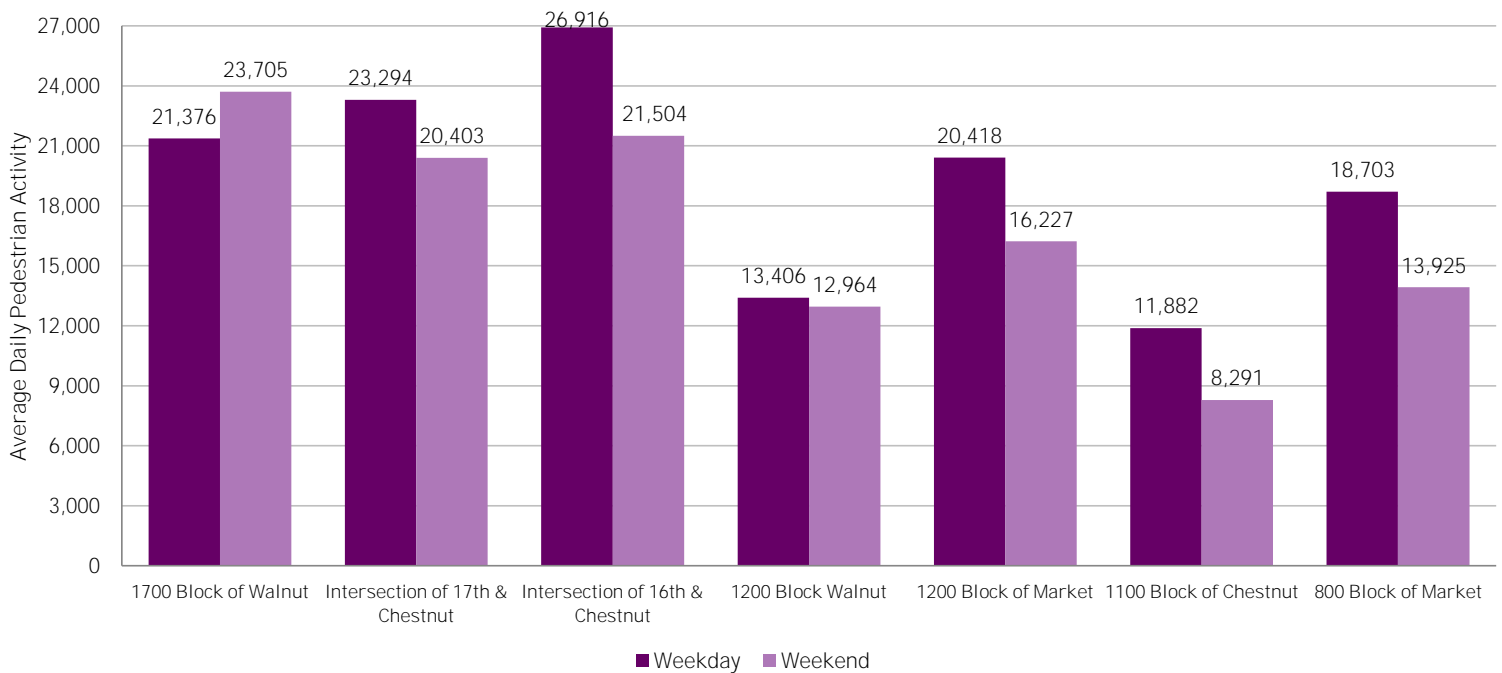

# CENTER CITY REPORTS: PEDESTRIAN COUNTS

September 2016

[www.PhiladelphiaRetail.com](http://www.PhiladelphiaRetail.com)

## Average Daily Pedestrian Volume\* by Location (Monday - Sunday)

## Average Daily Pedestrian Volume\* by Weekday/Weekend

\*Pedestrian Volume refers to pedestrians traveling in both directions on either side of the street at the indicated locations