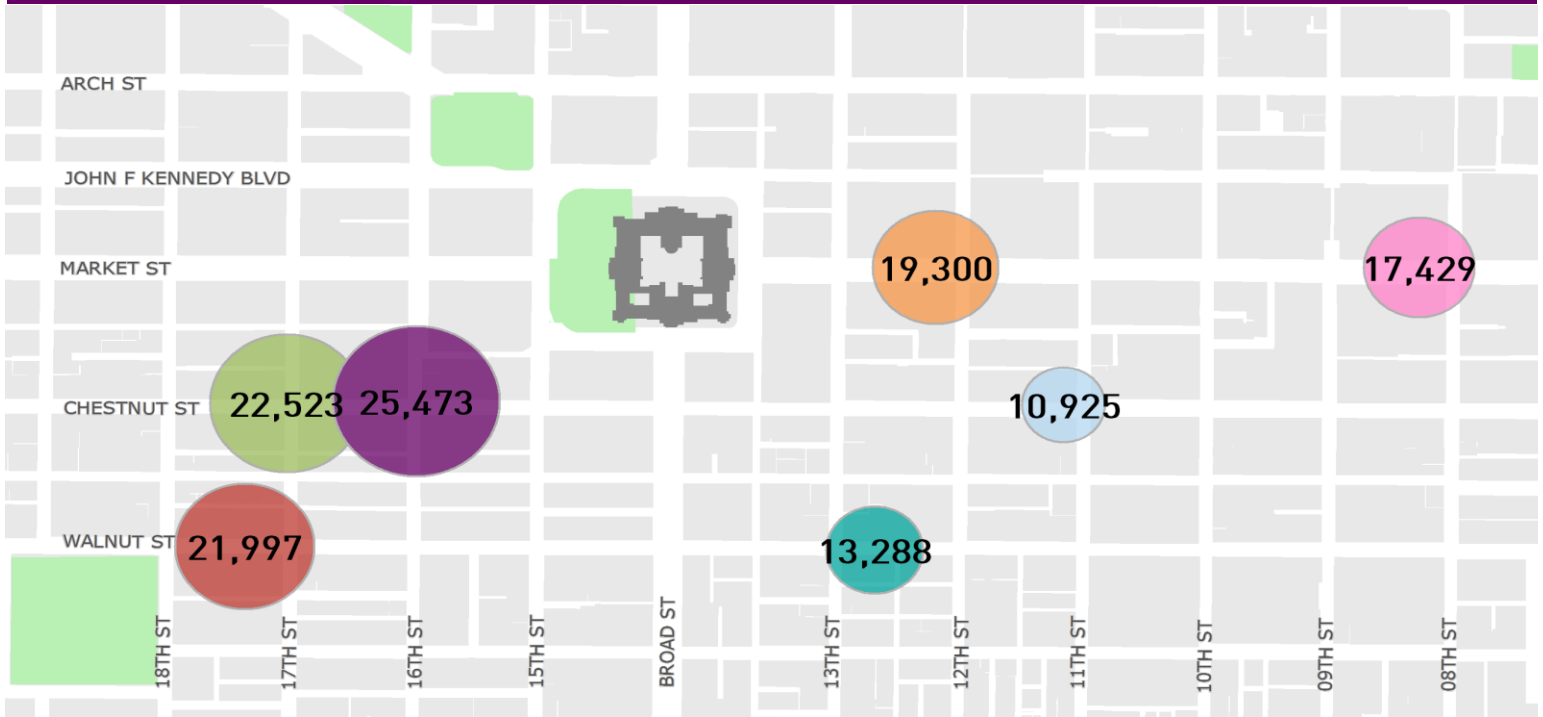

# CENTER CITY REPORTS: PEDESTRIAN COUNTS

September 2016

[www.PhiladelphiaRetail.com](http://www.PhiladelphiaRetail.com)

## Average Daily Pedestrian Volume\* by Location (Monday - Sunday)

## Average Daily Pedestrian Volume\* by Weekday/Weekend

\*Pedestrian Volume refers to pedestrians traveling in both directions on either side of the street at the indicated locations

## Average Hourly Pedestrian Volume\* on Weekdays (Monday - Friday)