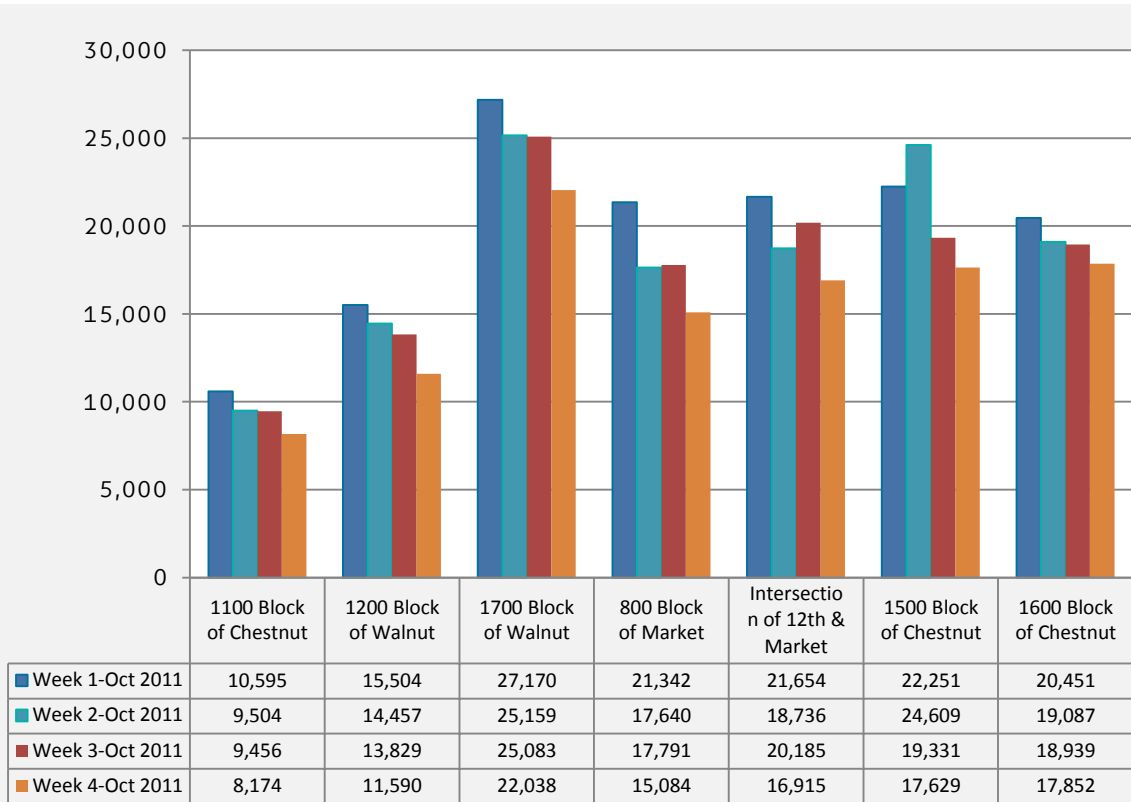

Average Daily Pedestrian Count by Time of Day
October 2011

	1100 Block of Chestnut		1200 Block of Walnut		1700 Block of Walnut		800 Block of Market		Intersection of 12th & Market		1500 Block of Chestnut		1600 Block of Chestnut	
	2011	2010	2011	2010	2011	2010	2011	2010	2011	2010	2011	2010	2011	2010
Early Morning	58	-	114	-	73	-	82	-	56	-	76	-	78	-
Morning RH*	522	-	900	-	1,236	-	1,701	-	2,214	-	1,180	-	1,009	-
Late Morning	939	-	1,021	-	1,752	-	1,934	-	2,514	-	1,586	-	1,350	-
Lunch	2,419	-	2,966	-	6,083	-	4,954	-	5,843	-	6,005	-	5,421	-
Late Afternoon	1,736	-	2,005	-	4,218	-	3,339	-	3,691	-	4,753	-	3,440	-
Evening RH*	2,247	-	3,195	-	6,181	-	4,232	-	4,367	-	5,408	-	4,819	-
Evening	1,171	-	2,576	-	3,815	-	1,369	-	519	-	1,508	-	2,297	-
Late Night	341	-	1,068	-	1,505	-	354	-	168	-	439	-	669	-

Time of Day Key

Early morning: 4am-6am

Morning RH: 6am-9am

Late Morning: 9am-11am

Lunch: 11am-2pm

Late Afternoon: 2pm-4pm

Evening RH: 4pm-7pm

Evening: 7pm-11pm

Late Night: 11pm-4am

*N.B. RH stands for Rush Hour

Average Pedestrian Count by Week-October 2011

	Week 1-Oct 2011		Week 2-Oct 2011		Week 3-Oct 2011		Week 4-Oct 2011	
	2011	2010	2011	2010	2011	2010	2011	2010
1100 Block of Chestnut	10,595	-	9,504	-	9,456	-	8,174	-
1200 Block of Walnut	15,504	-	14,457	-	13,829	-	11,590	-
1700 Block of Walnut	27,170	-	25,159	-	25,083	-	22,038	-
800 Block of Market	21,342	-	17,640	-	17,791	-	15,084	-
Intersection of 12th & Market	21,654	-	18,736	-	20,185	-	16,915	-
1500 Block of Chestnut	22,251	-	24,609	-	19,331	-	17,629	-
1600 Block of Chestnut	20,451	-	19,087	-	18,939	-	17,852	-