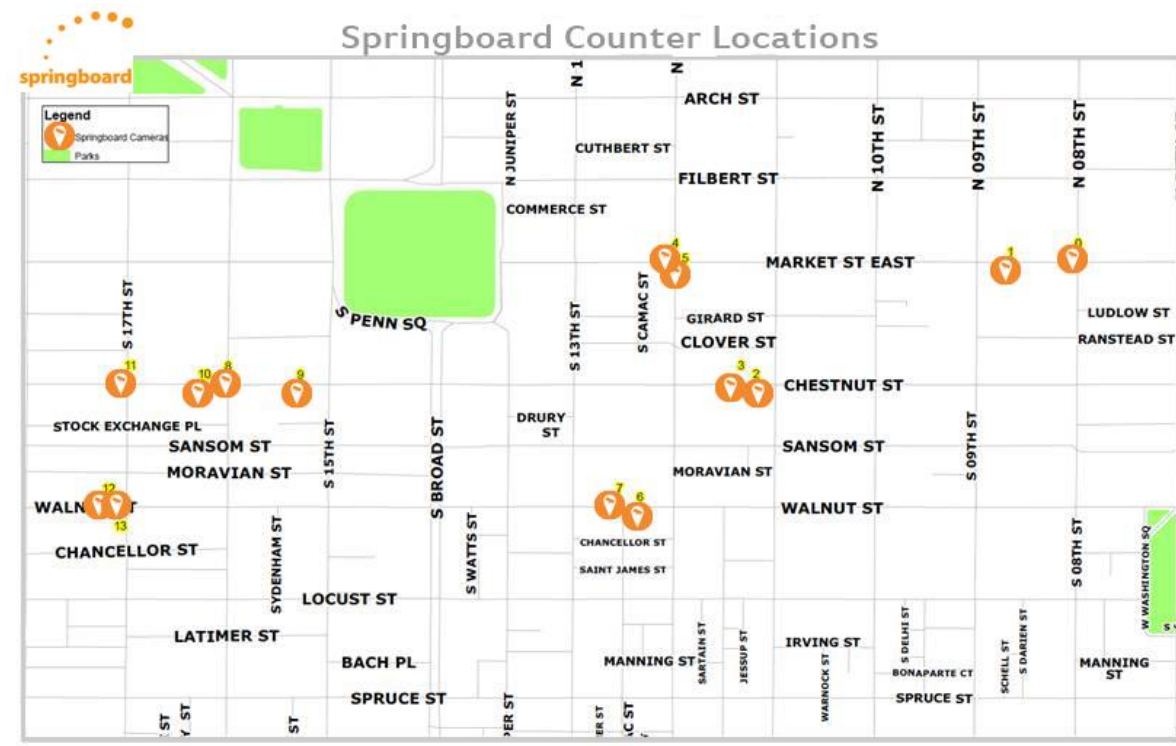

Map of Counting Locations

Example Camera Positions

Headlines for October 2011

Pedestrian activity in Center City Philadelphia was up ▼ -3.7% compared to last month

Pedestrian activity in Center City Philadelphia was up compared to same month last year

Average Daily Pedestrian Count – October 2011

	Average Weekday Pedestrian Activity		Average Weekend Pedestrian Activity	
	2011	2010	2011	2010
1100 Block of Chestnut	10,348	-	7,143	-
1200 Block of Walnut	13,772	-	14,028	-
1700 Block of Walnut	23,858	-	27,375	-
800 Block of Market	19,541	-	14,022	-
Intersection of 12th & Market	21,579	-	13,857	-
1500 Block of Chestnut	23,272	-	15,163	-
1600 Block of Chestnut	20,478	-	15,593	-

Late Night: 11pm-4am

*N.B. RH stands for Rush Hour

Average Pedestrian Count by Week-October 2011

	Week 1-Oct 2011		Week 2-Oct 2011		Week 3-Oct 2011		Week 4-Oct 2011	
	2011	2010	2011	2010	2011	2010	2011	2010
1100 Block of Chestnut	10,595	-	9,504	-	9,456	-	8,174	-
1200 Block of Walnut	15,504	-	14,457	-	13,829	-	11,590	-
1700 Block of Walnut	27,170	-	25,159	-	25,083	-	22,038	-
800 Block of Market	21,342	-	17,640	-	17,791	-	15,084	-
Intersection of 12th & Market	21,654	-	18,736	-	20,185	-	16,915	-
1500 Block of Chestnut	22,251	-	24,609	-	19,331	-	17,629	-
1600 Block of Chestnut	20,451	-	19,087	-	18,939	-	17,852	-