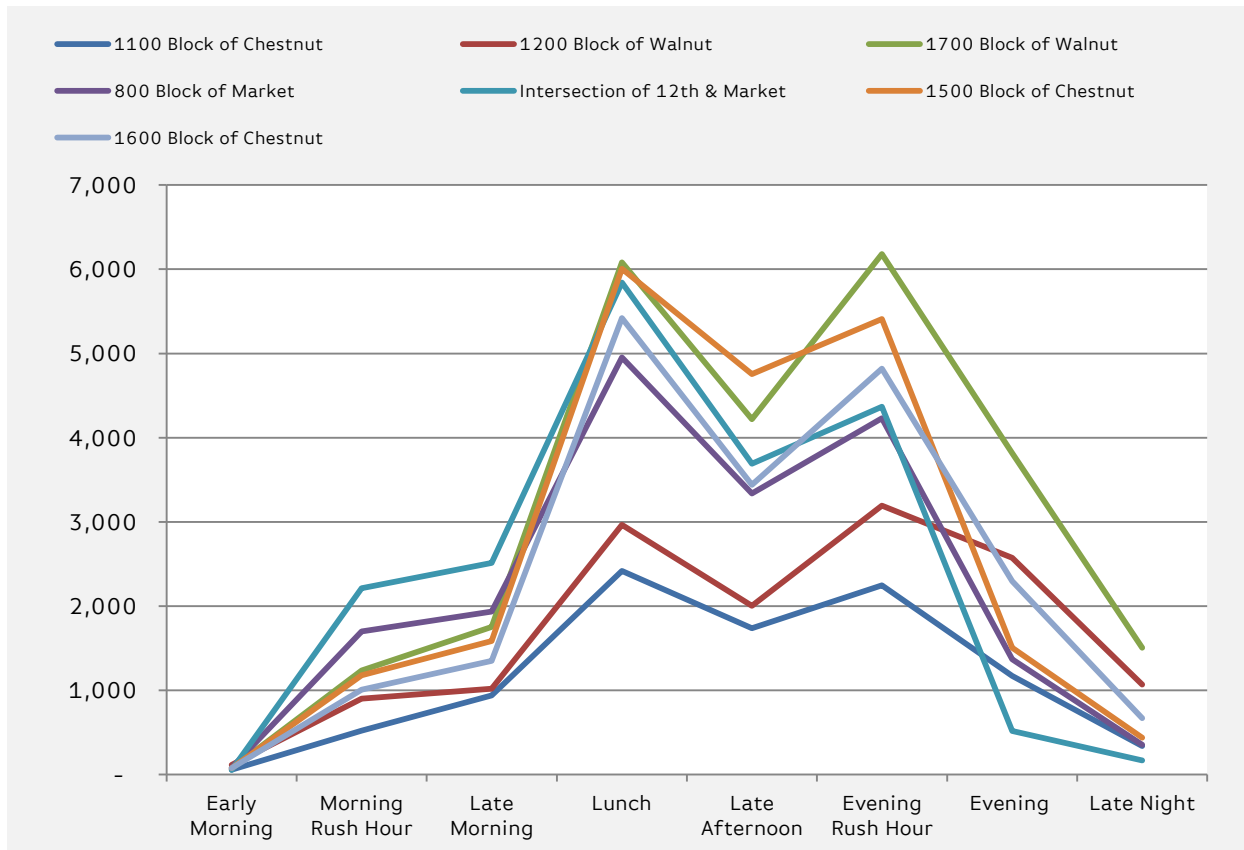

Map of Counting Locations

Example Camera Positions

Headlines for October 2011

Pedestrian activity in Center City Philadelphia was up ▼ -3.7% compared to last month

Pedestrian activity in Center City Philadelphia was up compared to same month last year

Average Daily Pedestrian Count – October 2011

	Average Weekday Pedestrian Activity		Average Weekend Pedestrian Activity	
	2011	2010	2011	2010
1100 Block of Chestnut	10,348	-	7,143	-
1200 Block of Walnut	13,772	-	14,028	-
1700 Block of Walnut	23,858	-	27,375	-
800 Block of Market	19,541	-	14,022	-
Intersection of 12th & Market	21,579	-	13,857	-
1500 Block of Chestnut	23,272	-	15,163	-
1600 Block of Chestnut	20,478	-	15,593	-

Average Daily Pedestrian Count by Time of Day
October 2011

	1100 Block of Chestnut		1200 Block of Walnut		1700 Block of Walnut		800 Block of Market		Intersection of 12th & Market		1500 Block of Chestnut		1600 Block of Chestnut	
	2011	2010	2011	2010	2011	2010	2011	2010	2011	2010	2011	2010	2011	2010
Early Morning	58	-	114	-	73	-	82	-	56	-	76	-	78	-
Morning RH*	522	-	900	-	1,236	-	1,701	-	2,214	-	1,180	-	1,009	-
Late Morning	939	-	1,021	-	1,752	-	1,934	-	2,514	-	1,586	-	1,350	-
Lunch	2,419	-	2,966	-	6,083	-	4,954	-	5,843	-	6,005	-	5,421	-
Late Afternoon	1,736	-	2,005	-	4,218	-	3,339	-	3,691	-	4,753	-	3,440	-
Evening RH*	2,247	-	3,195	-	6,181	-	4,232	-	4,367	-	5,408	-	4,819	-
Evening	1,171	-	2,576	-	3,815	-	1,369	-	519	-	1,508	-	2,297	-
Late Night	341	-	1,068	-	1,505	-	354	-	168	-	439	-	669	-