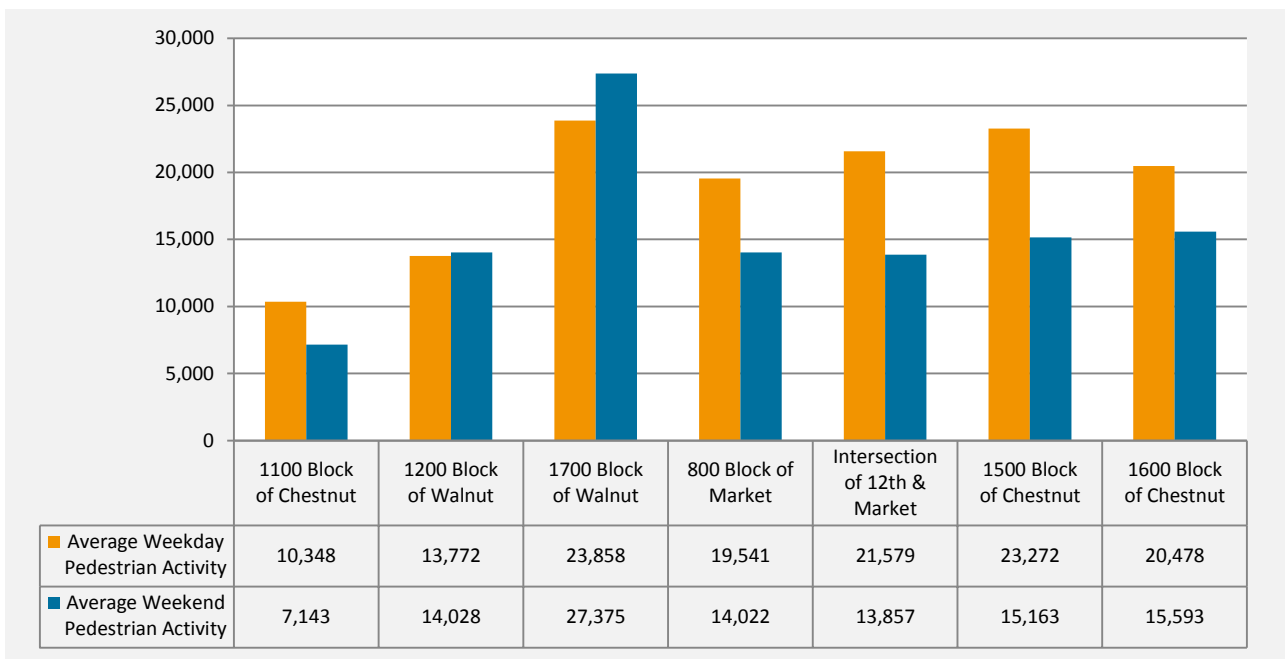

Map of Counting Locations

Example Camera Positions

Headlines for October 2011

Pedestrian activity in Center City Philadelphia was up ▼ -3.7% compared to last month

Pedestrian activity in Center City Philadelphia was up compared to same month last year

Average Daily Pedestrian Count – October 2011

	Average Weekday Pedestrian Activity		Average Weekend Pedestrian Activity	
	2011	2010	2011	2010
1100 Block of Chestnut	10,348	-	7,143	-
1200 Block of Walnut	13,772	-	14,028	-
1700 Block of Walnut	23,858	-	27,375	-
800 Block of Market	19,541	-	14,022	-
Intersection of 12th & Market	21,579	-	13,857	-
1500 Block of Chestnut	23,272	-	15,163	-
1600 Block of Chestnut	20,478	-	15,593	-

Average Daily Pedestrian Count by Time of Day
October 2011

	1100 Block of Chestnut		1200 Block of Walnut		1700 Block of Walnut		800 Block of Market		Intersection of 12th & Market		1500 Block of Chestnut		1600 Block of Chestnut	
	2011	2010	2011	2010	2011	2010	2011	2010	2011	2010	2011	2010	2011	2010
Early Morning	58	-	114	-	73	-	82	-	56	-	76	-	78	-
Morning RH*	522	-	900	-	1,236	-	1,701	-	2,214	-	1,180	-	1,009	-
Late Morning	939	-	1,021	-	1,752	-	1,934	-	2,514	-	1,586	-	1,350	-
Lunch	2,419	-	2,966	-	6,083	-	4,954	-	5,843	-	6,005	-	5,421	-
Late Afternoon	1,736	-	2,005	-	4,218	-	3,339	-	3,691	-	4,753	-	3,440	-
Evening RH*	2,247	-	3,195	-	6,181	-	4,232	-	4,367	-	5,408	-	4,819	-
Evening	1,171	-	2,576	-	3,815	-	1,369	-	519	-	1,508	-	2,297	-
Late Night	341	-	1,068	-	1,505	-	354	-	168	-	439	-	669	-