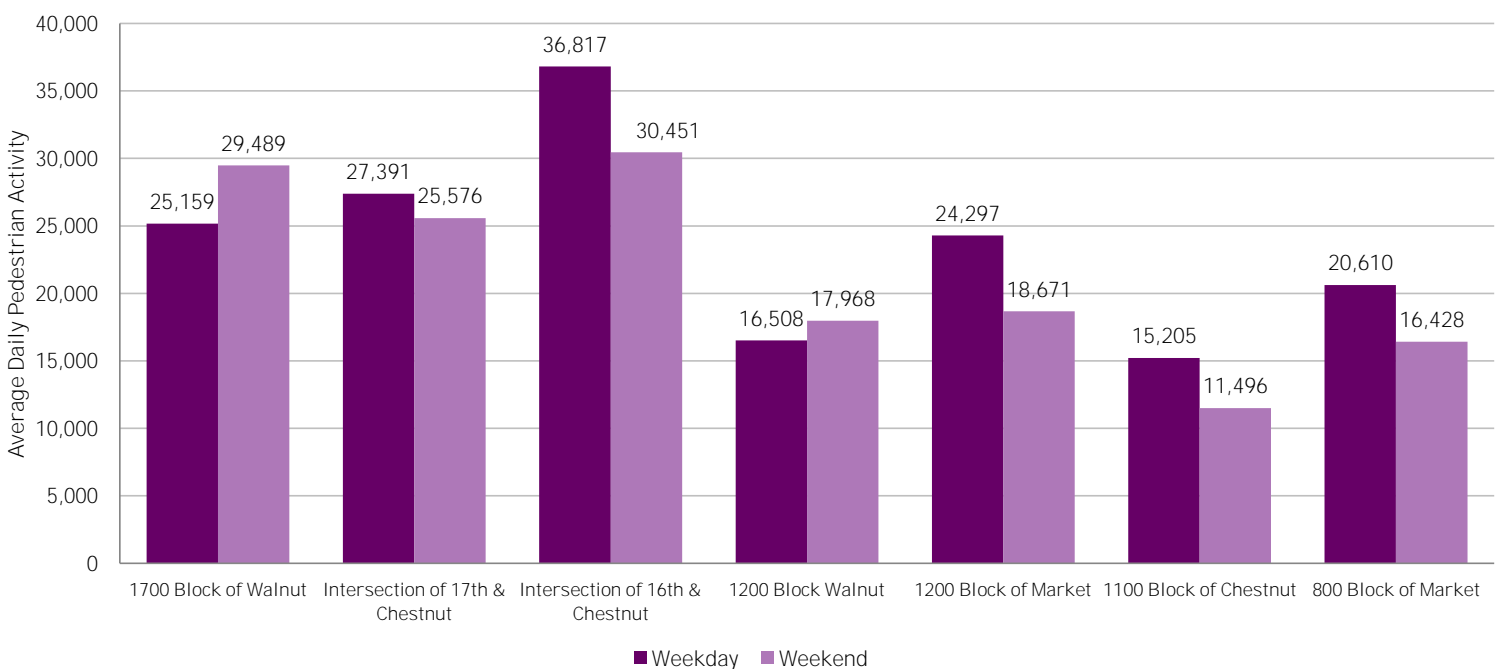

CENTER CITY REPORTS: PEDESTRIAN COUNTS

October 2015

www.PhiladelphiaRetail.com

Average Daily Pedestrian Volume* by Location (Monday - Sunday)

Average Daily Pedestrian Volume* by Weekday/Weekend

*Pedestrian Volume refers to pedestrians traveling in both directions on either side of the street at the indicated locations

Average Hourly Pedestrian Volume* on Weekdays (Monday - Friday)

Average Hourly Pedestrian Volume* on Weekends (Saturday - Sunday)

*Pedestrian Volume refers to pedestrians traveling in both directions on either side of the street at the indicated locations