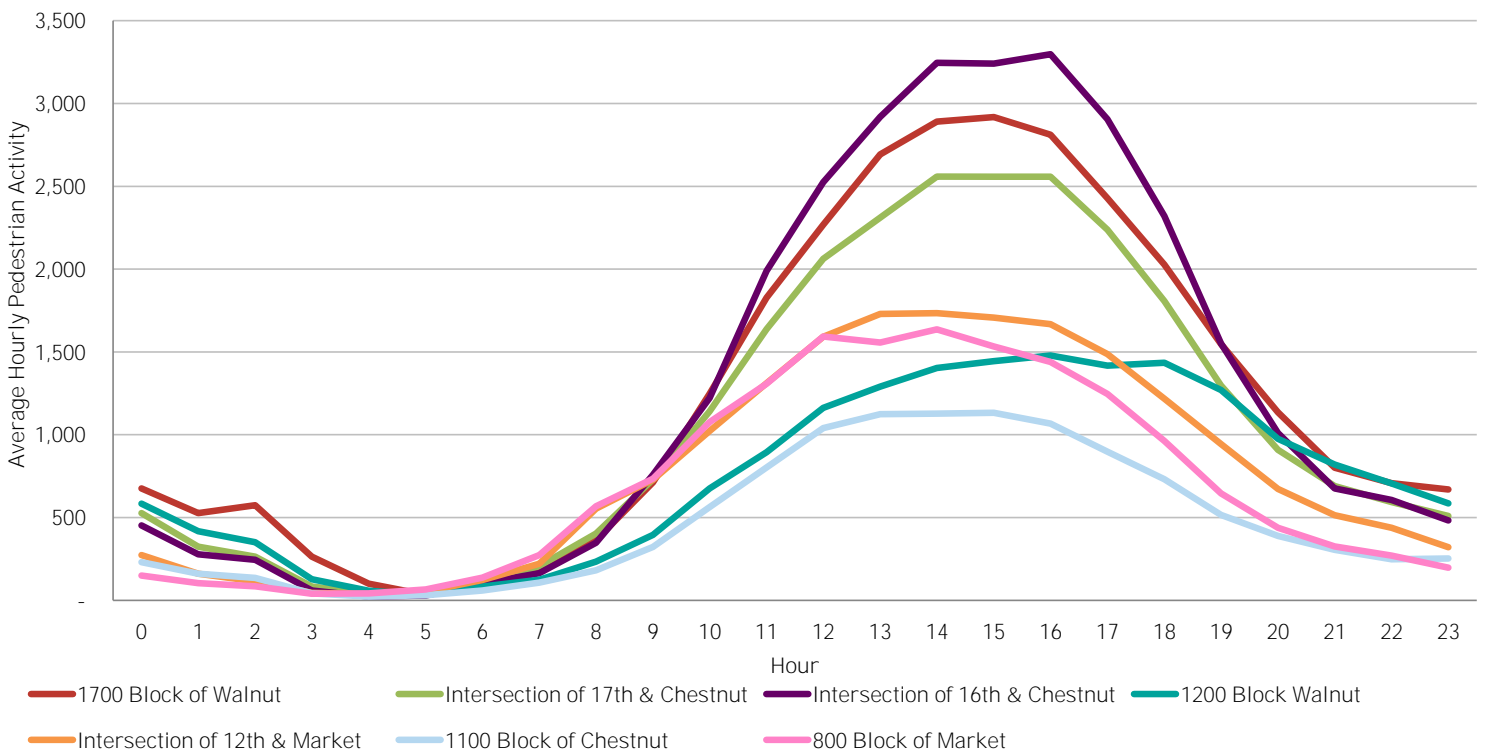

CENTER CITY REPORTS: PEDESTRIAN COUNTS

October 2015

www.PhiladelphiaRetail.com

Average Daily Pedestrian Volume* by Location (Monday - Sunday)

Average Daily Pedestrian Volume* by Weekday/Weekend

*Pedestrian Volume refers to pedestrians traveling in both directions on either side of the street at the indicated locations

Average Hourly Pedestrian Volume* on Weekdays (Monday - Friday)

Average Hourly Pedestrian Volume* on Weekends (Saturday - Sunday)

*Pedestrian Volume refers to pedestrians traveling in both directions on either side of the street at the indicated locations