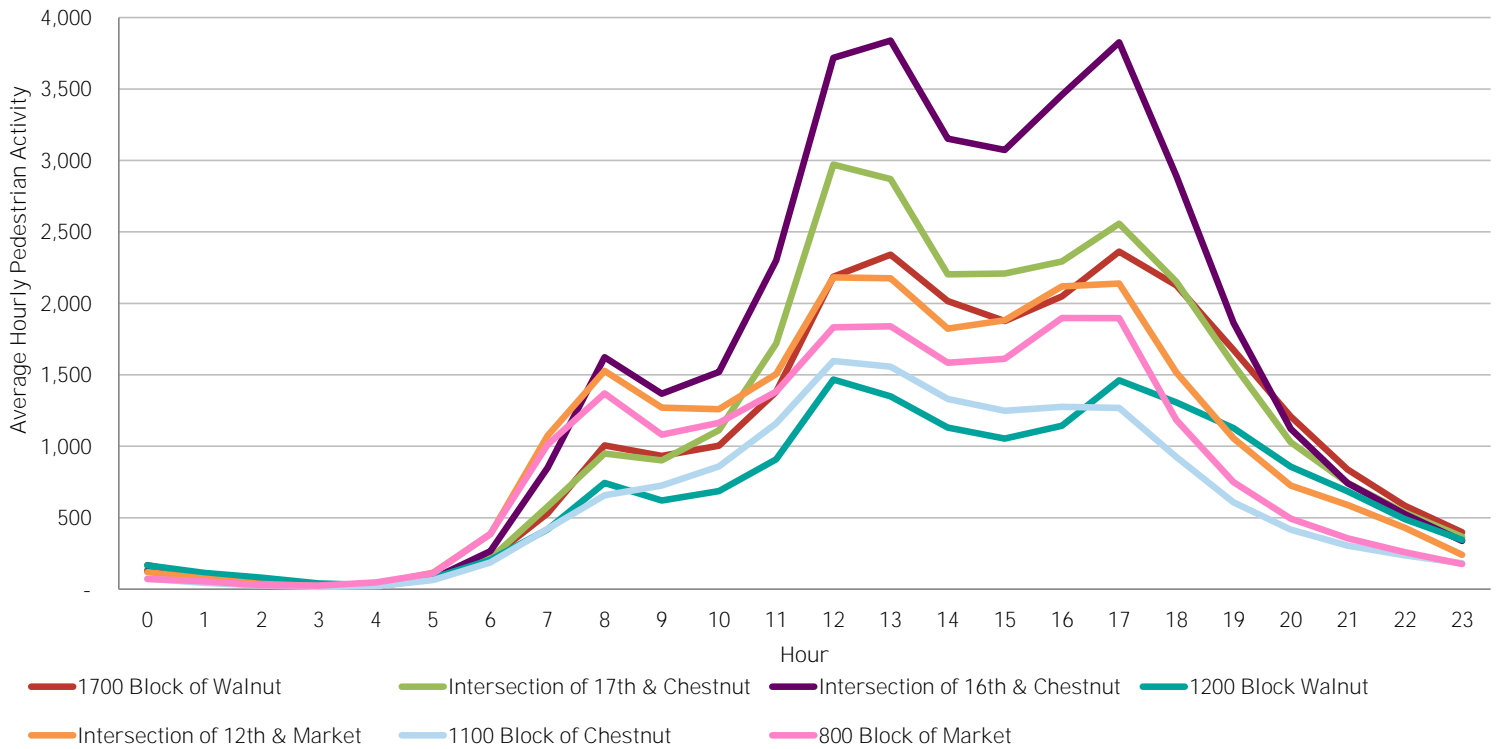

CENTER CITY REPORTS: PEDESTRIAN COUNTS

October 2015

www.PhiladelphiaRetail.com

Average Daily Pedestrian Volume* by Location (Monday - Sunday)

Average Daily Pedestrian Volume* by Weekday/Weekend

*Pedestrian Volume refers to pedestrians traveling in both directions on either side of the street at the indicated locations

Average Hourly Pedestrian Volume* on Weekdays (Monday - Friday)

Average Hourly Pedestrian Volume* on Weekends (Saturday - Sunday)

*Pedestrian Volume refers to pedestrians traveling in both directions on either side of the street at the indicated locations