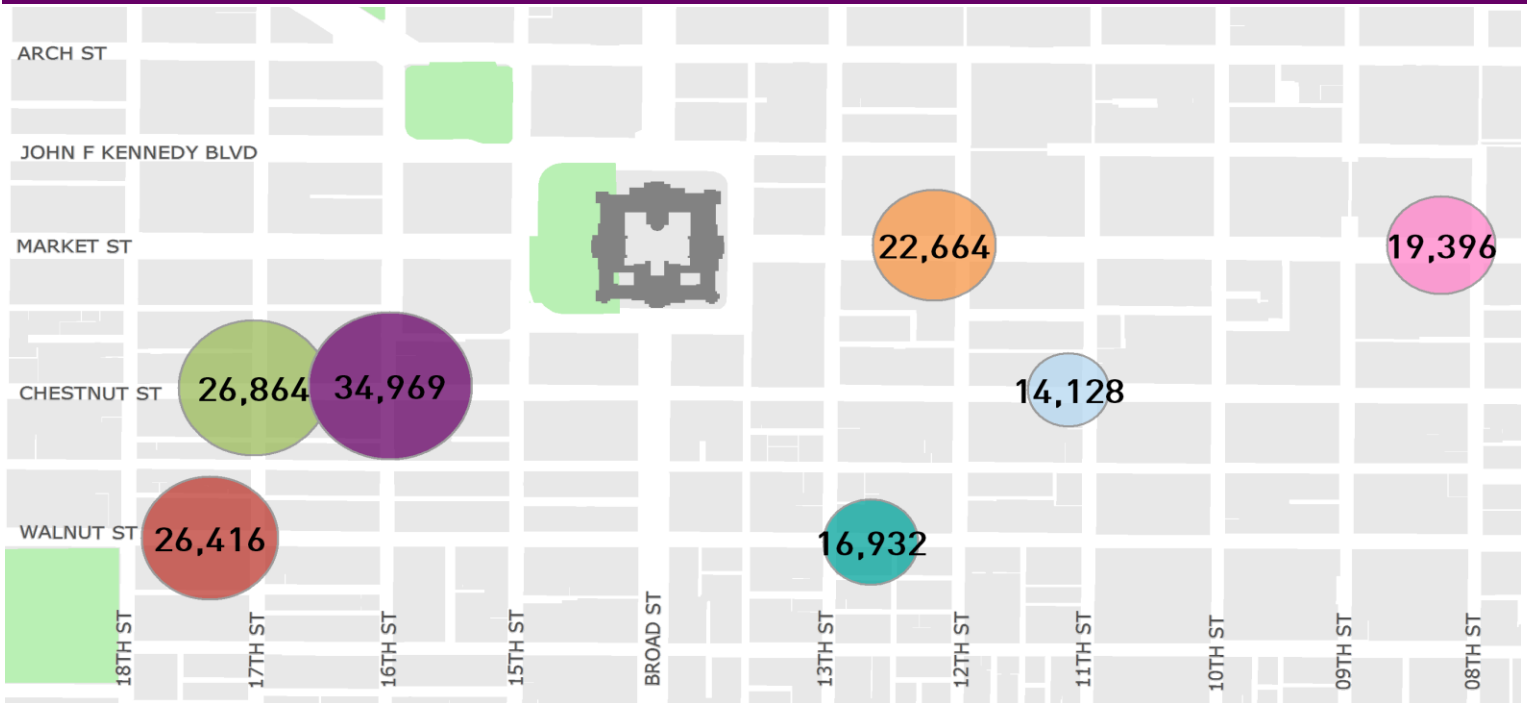

CENTER CITY REPORTS: PEDESTRIAN COUNTS

October 2015

www.PhiladelphiaRetail.com

Average Daily Pedestrian Volume* by Location (Monday - Sunday)

Average Daily Pedestrian Volume* by Weekday/Weekend

*Pedestrian Volume refers to pedestrians traveling in both directions on either side of the street at the indicated locations

Average Hourly Pedestrian Volume* on Weekdays (Monday - Friday)

Average Hourly Pedestrian Volume* on Weekends (Saturday - Sunday)

*Pedestrian Volume refers to pedestrians traveling in both directions on either side of the street at the indicated locations