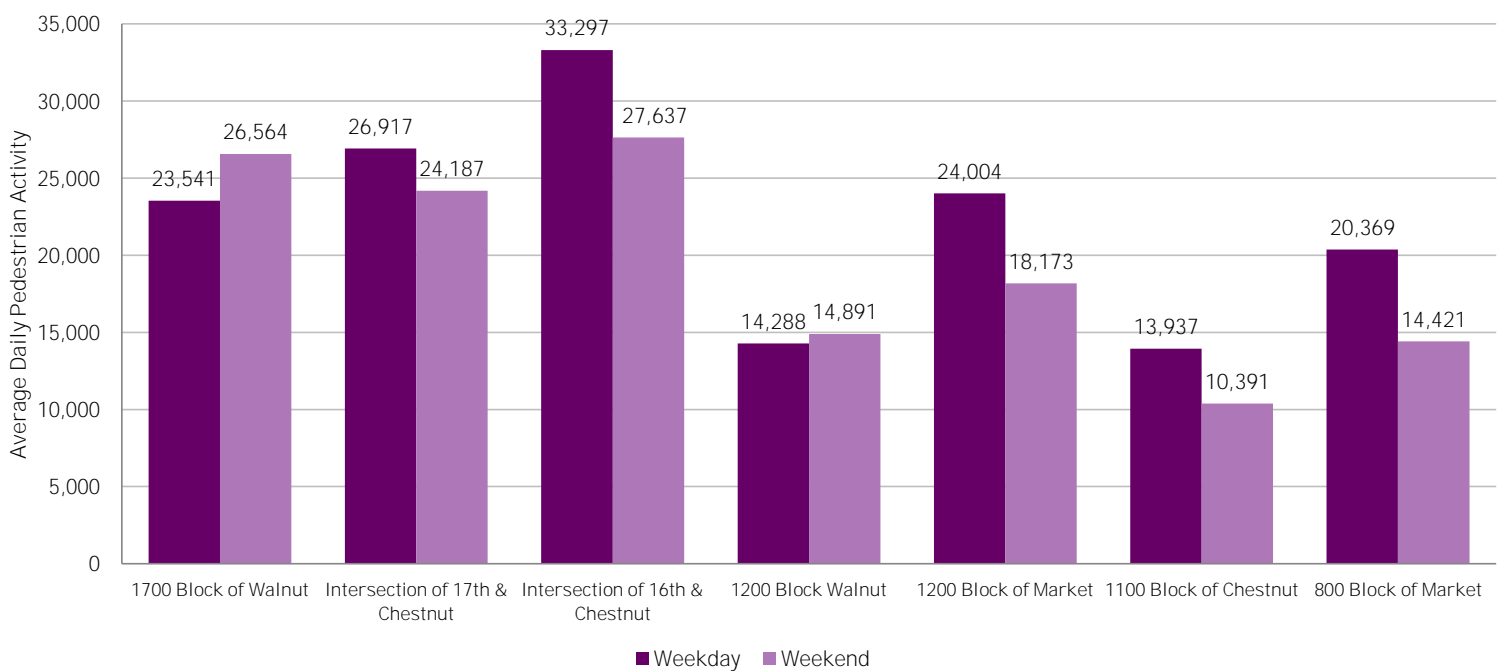

CENTER CITY REPORTS: PEDESTRIAN COUNTS

October 2016

www.PhiladelphiaRetail.com

Average Daily Pedestrian Volume* by Location (Monday - Sunday)

Average Daily Pedestrian Volume* by Weekday/Weekend

*Pedestrian Volume refers to pedestrians traveling in both directions on either side of the street at the indicated locations

Average Hourly Pedestrian Volume* on Weekdays (Monday - Friday)

Average Hourly Pedestrian Volume* on Weekends (Saturday - Sunday)

*Pedestrian Volume refers to pedestrians traveling in both directions on either side of the street at the indicated locations