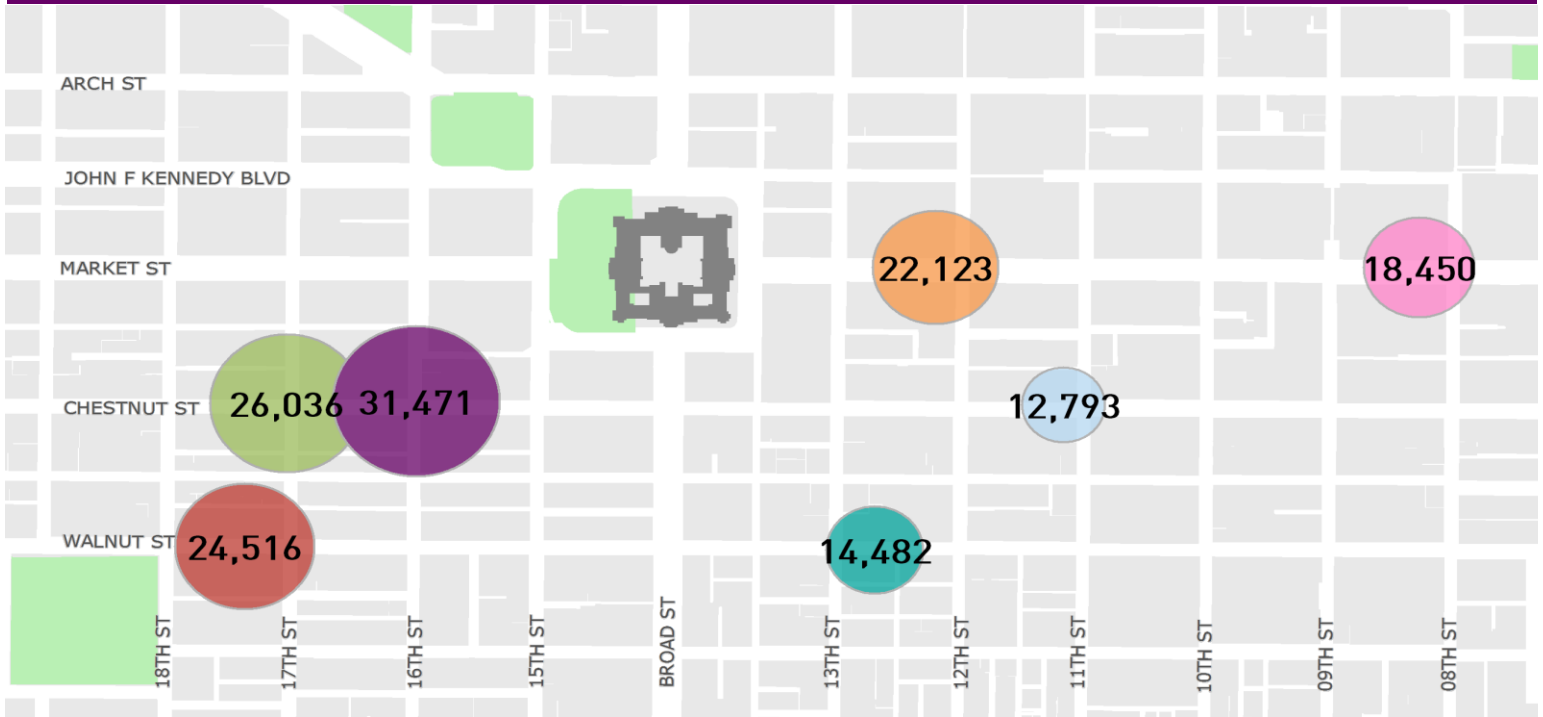

CENTER CITY REPORTS: PEDESTRIAN COUNTS

October 2016

www.PhiladelphiaRetail.com

Average Daily Pedestrian Volume* by Location (Monday - Sunday)

Average Daily Pedestrian Volume* by Weekday/Weekend

*Pedestrian Volume refers to pedestrians traveling in both directions on either side of the street at the indicated locations

Average Hourly Pedestrian Volume* on Weekdays (Monday - Friday)

Average Hourly Pedestrian Volume* on Weekends (Saturday - Sunday)

*Pedestrian Volume refers to pedestrians traveling in both directions on either side of the street at the indicated locations