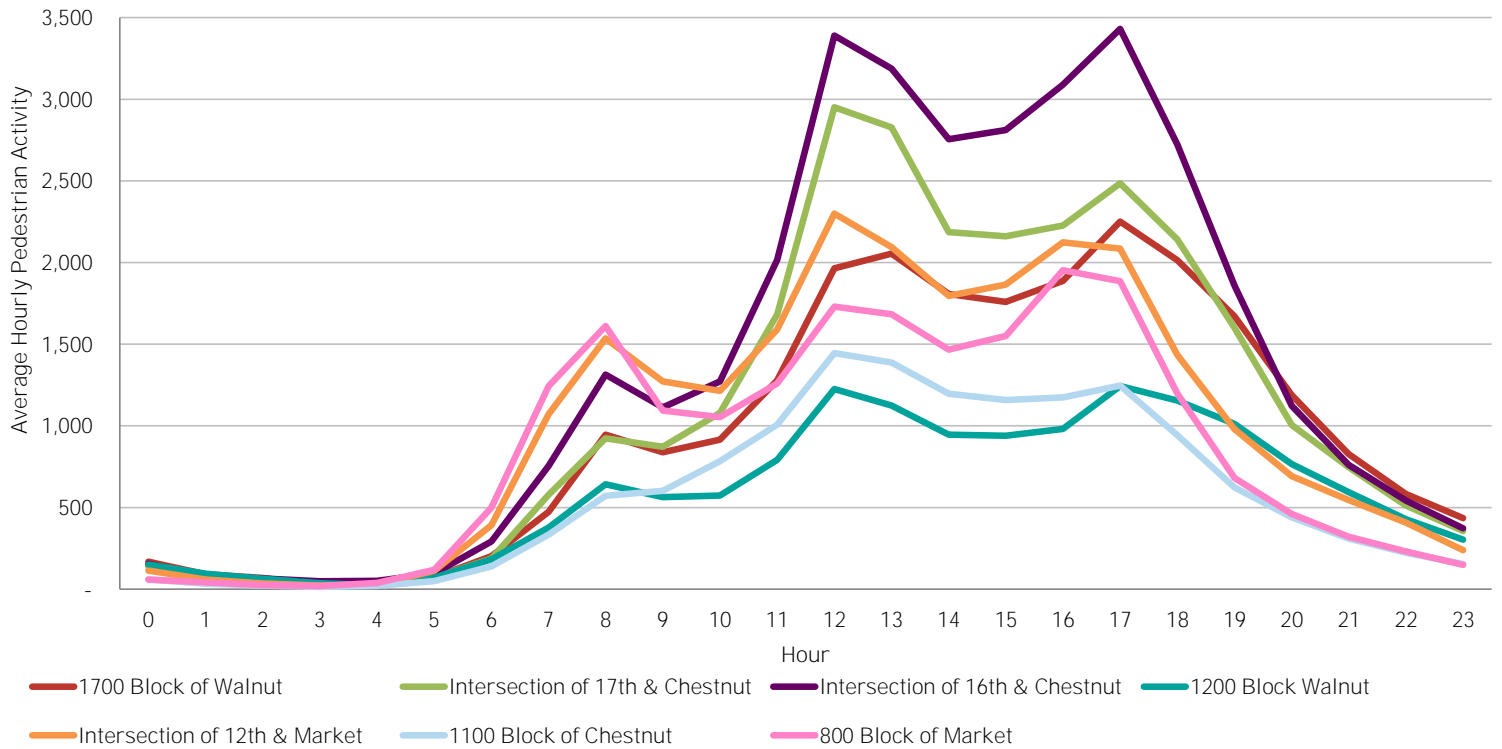

CENTER CITY REPORTS: PEDESTRIAN COUNTS

October 2016

www.PhiladelphiaRetail.com

Average Daily Pedestrian Volume* by Location (Monday - Sunday)

Average Daily Pedestrian Volume* by Weekday/Weekend

*Pedestrian Volume refers to pedestrians traveling in both directions on either side of the street at the indicated locations

Average Hourly Pedestrian Volume* on Weekdays (Monday - Friday)

Average Hourly Pedestrian Volume* on Weekends (Saturday - Sunday)

*Pedestrian Volume refers to pedestrians traveling in both directions on either side of the street at the indicated locations