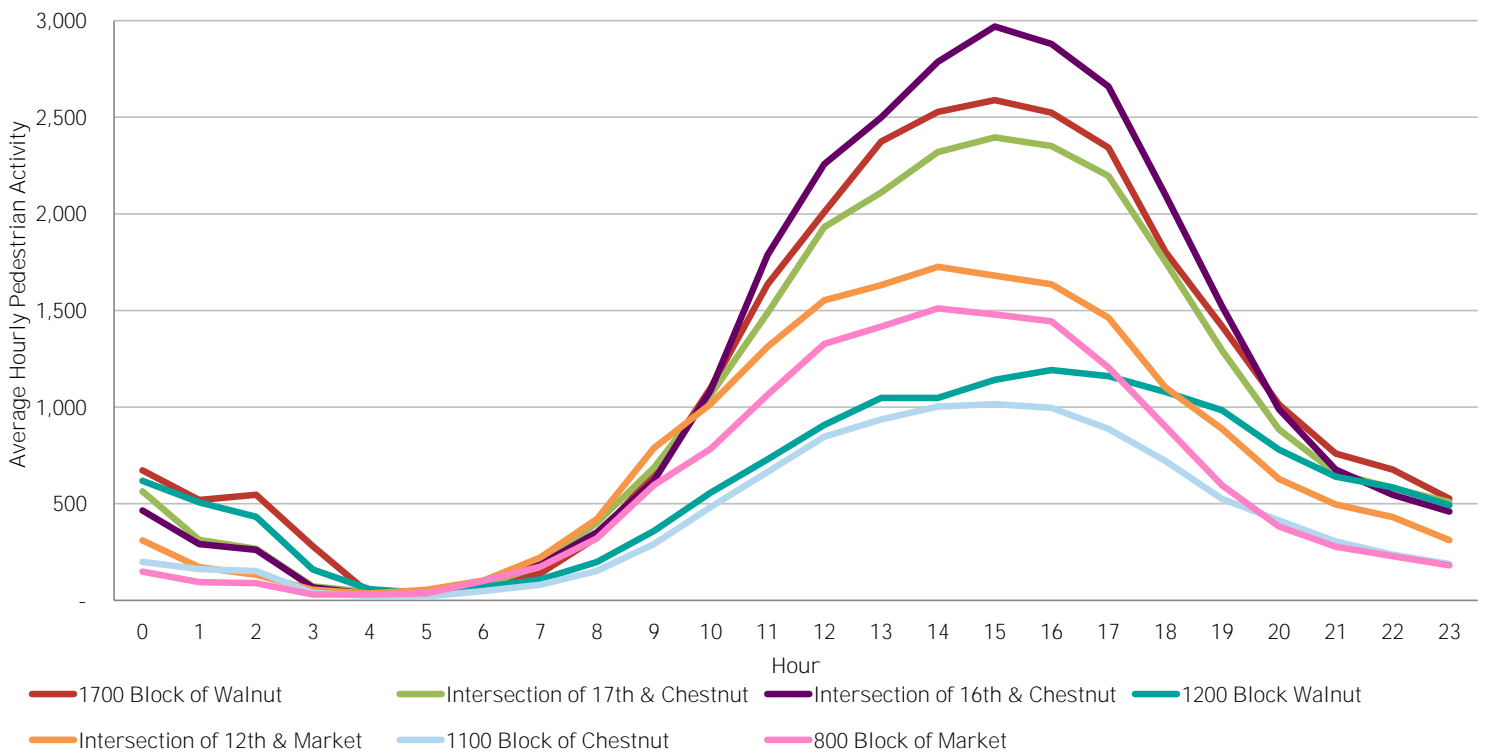

CENTER CITY REPORTS: PEDESTRIAN COUNTS

October 2016

www.PhiladelphiaRetail.com

Average Daily Pedestrian Volume* by Location (Monday - Sunday)

Average Daily Pedestrian Volume* by Weekday/Weekend

*Pedestrian Volume refers to pedestrians traveling in both directions on either side of the street at the indicated locations

Average Hourly Pedestrian Volume* on Weekdays (Monday - Friday)

Average Hourly Pedestrian Volume* on Weekends (Saturday - Sunday)

*Pedestrian Volume refers to pedestrians traveling in both directions on either side of the street at the indicated locations