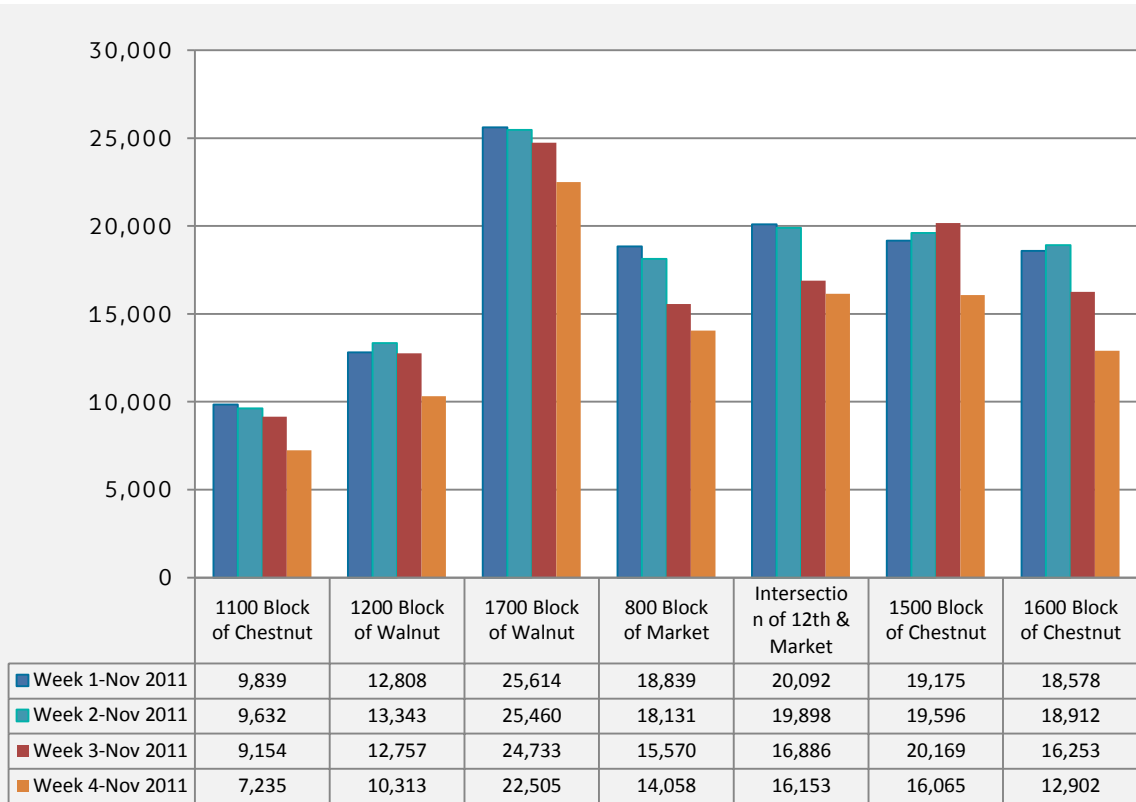

Average Daily Pedestrian Count by Time of Day  
November 2011

	1100 Block of Chestnut		1200 Block of Walnut		1700 Block of Walnut		800 Block of Market		Intersection of 12th & Market		1500 Block of Chestnut		1600 Block of Chestnut	
	2011	2010	2011	2010	2011	2010	2011	2010	2011	2010	2011	2010	2011	2010
Early Morning	70	-	116	-	109	-	121	-	85	-	109	-	87	-
Morning RH*	634	-	853	-	1,333	-	1,592	-	2,380	-	1,496	-	1,061	-
Late Morning	986	-	949	-	1,926	-	2,366	-	2,833	-	1,862	-	1,372	-
Lunch	2,344	-	2,652	-	6,258	-	4,870	-	6,142	-	5,935	-	4,805	-
Late Afternoon	1,695	-	1,785	-	4,342	-	3,100	-	3,846	-	4,209	-	3,038	-
Evening RH*	1,964	-	2,804	-	5,728	-	3,242	-	2,371	-	3,335	-	3,877	-
Evening	981	-	2,227	-	3,375	-	1,090	-	463	-	1,395	-	1,890	-
Late Night	292	-	919	-	1,507	-	269	-	137	-	411	-	531	-

Time of Day Key

Early morning: 4am-6am

Morning RH: 6am-9am

Late Morning: 9am-11am

Lunch: 11am-2pm

Late Afternoon: 2pm-4pm

Evening RH: 4pm-7pm

Evening: 7pm-11pm

Late Night: 11pm-4am

\*N.B. RH stands for Rush Hour

Average Pedestrian Count by Week-November 2011

	Week 1-Nov 2011		Week 2-Nov 2011		Week 3-Nov 2011		Week 4-Nov 2011	
	2011	2010	2011	2010	2011	2010	2011	2010
<b>1100 Block of Chestnut</b>	9,839	-	9,632	-	9,154	-	7,235	-
<b>1200 Block of Walnut</b>	12,808	-	13,343	-	12,757	-	10,313	-
<b>1700 Block of Walnut</b>	25,614	-	25,460	-	24,733	-	22,505	-
<b>800 Block of Market</b>	18,839	-	18,131	-	15,570	-	14,058	-
<b>Intersection of 12th &amp; Market</b>	20,092	-	19,898	-	16,886	-	16,153	-
<b>1500 Block of Chestnut</b>	19,175	-	19,596	-	20,169	-	16,065	-
<b>1600 Block of Chestnut</b>	18,578	-	18,912	-	16,253	-	12,902	-