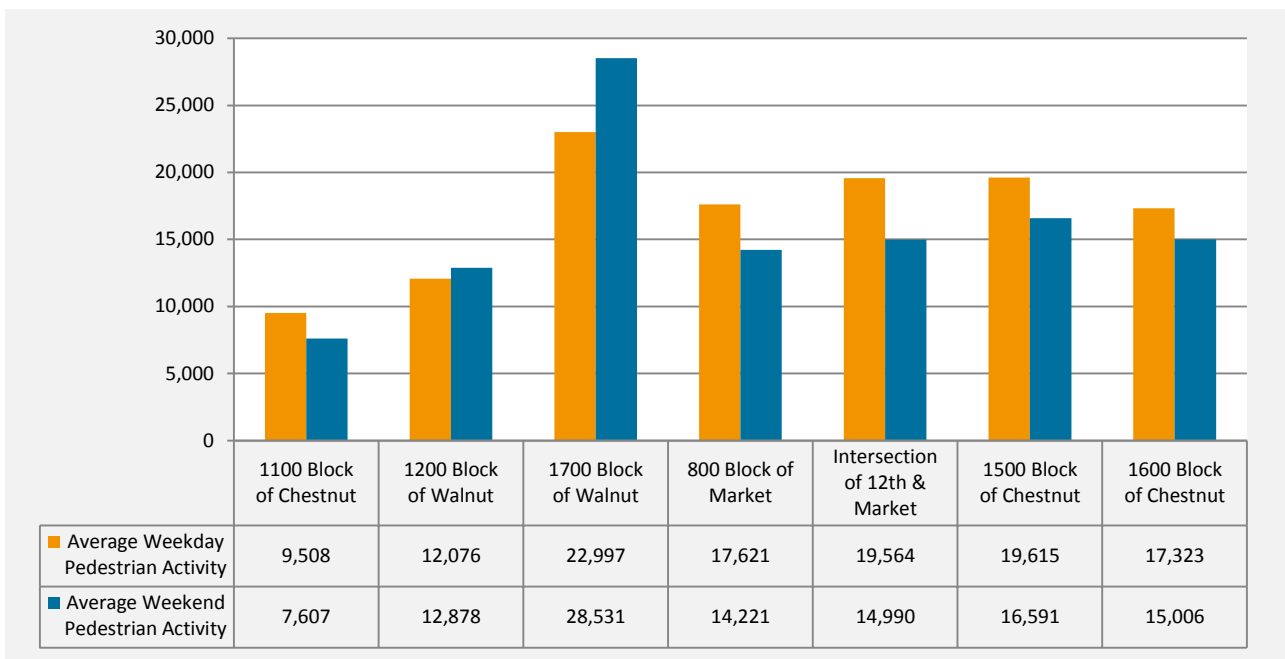

Map of Counting Locations

Example Camera Positions

Headlines for November 2011

Pedestrian activity in Center City Philadelphia was up ▼ -7.4% compared to last month

Pedestrian activity in Center City Philadelphia was up compared to same month last year

Average Daily Pedestrian Count – November 2011

	Average Weekday Pedestrian Activity		Average Weekend Pedestrian Activity	
	2011	2010	2011	2010
1100 Block of Chestnut	9,508	-	7,607	-
1200 Block of Walnut	12,076	-	12,878	-
1700 Block of Walnut	22,997	-	28,531	-
800 Block of Market	17,621	-	14,221	-
Intersection of 12th & Market	19,564	-	14,990	-
1500 Block of Chestnut	19,615	-	16,591	-
1600 Block of Chestnut	17,323	-	15,006	-

Average Daily Pedestrian Count by Time of Day  
November 2011

	1100 Block of Chestnut		1200 Block of Walnut		1700 Block of Walnut		800 Block of Market		Intersection of 12th & Market		1500 Block of Chestnut		1600 Block of Chestnut	
	2011	2010	2011	2010	2011	2010	2011	2010	2011	2010	2011	2010	2011	2010
Early Morning	70	-	116	-	109	-	121	-	85	-	109	-	87	-
Morning RH*	634	-	853	-	1,333	-	1,592	-	2,380	-	1,496	-	1,061	-
Late Morning	986	-	949	-	1,926	-	2,366	-	2,833	-	1,862	-	1,372	-
Lunch	2,344	-	2,652	-	6,258	-	4,870	-	6,142	-	5,935	-	4,805	-
Late Afternoon	1,695	-	1,785	-	4,342	-	3,100	-	3,846	-	4,209	-	3,038	-
Evening RH*	1,964	-	2,804	-	5,728	-	3,242	-	2,371	-	3,335	-	3,877	-
Evening	981	-	2,227	-	3,375	-	1,090	-	463	-	1,395	-	1,890	-
Late Night	292	-	919	-	1,507	-	269	-	137	-	411	-	531	-