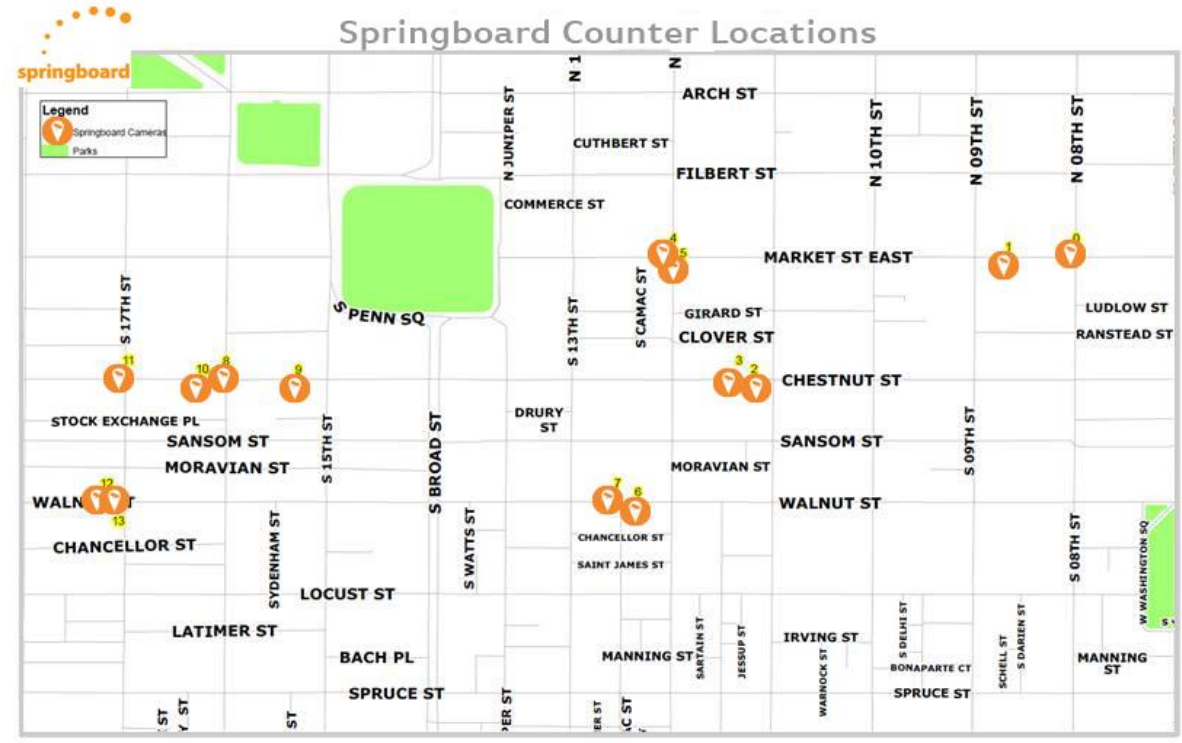

Map of Counting Locations

Example Camera Positions

Headlines for November 2011

Pedestrian activity in Center City Philadelphia was up ▼ -7.4% compared to last month

Pedestrian activity in Center City Philadelphia was up compared to same month last year

Average Daily Pedestrian Count – November 2011

	Average Weekday Pedestrian Activity		Average Weekend Pedestrian Activity	
	2011	2010	2011	2010
1100 Block of Chestnut	9,508	-	7,607	-
1200 Block of Walnut	12,076	-	12,878	-
1700 Block of Walnut	22,997	-	28,531	-
800 Block of Market	17,621	-	14,221	-
Intersection of 12th & Market	19,564	-	14,990	-
1500 Block of Chestnut	19,615	-	16,591	-
1600 Block of Chestnut	17,323	-	15,006	-

Late Night: 11pm-4am

\*N.B. RH stands for Rush Hour

Average Pedestrian Count by Week-November 2011

	Week 1-Nov 2011		Week 2-Nov 2011		Week 3-Nov 2011		Week 4-Nov 2011	
	2011	2010	2011	2010	2011	2010	2011	2010
<b>1100 Block of Chestnut</b>	9,839	-	9,632	-	9,154	-	7,235	-
<b>1200 Block of Walnut</b>	12,808	-	13,343	-	12,757	-	10,313	-
<b>1700 Block of Walnut</b>	25,614	-	25,460	-	24,733	-	22,505	-
<b>800 Block of Market</b>	18,839	-	18,131	-	15,570	-	14,058	-
<b>Intersection of 12th &amp; Market</b>	20,092	-	19,898	-	16,886	-	16,153	-
<b>1500 Block of Chestnut</b>	19,175	-	19,596	-	20,169	-	16,065	-
<b>1600 Block of Chestnut</b>	18,578	-	18,912	-	16,253	-	12,902	-