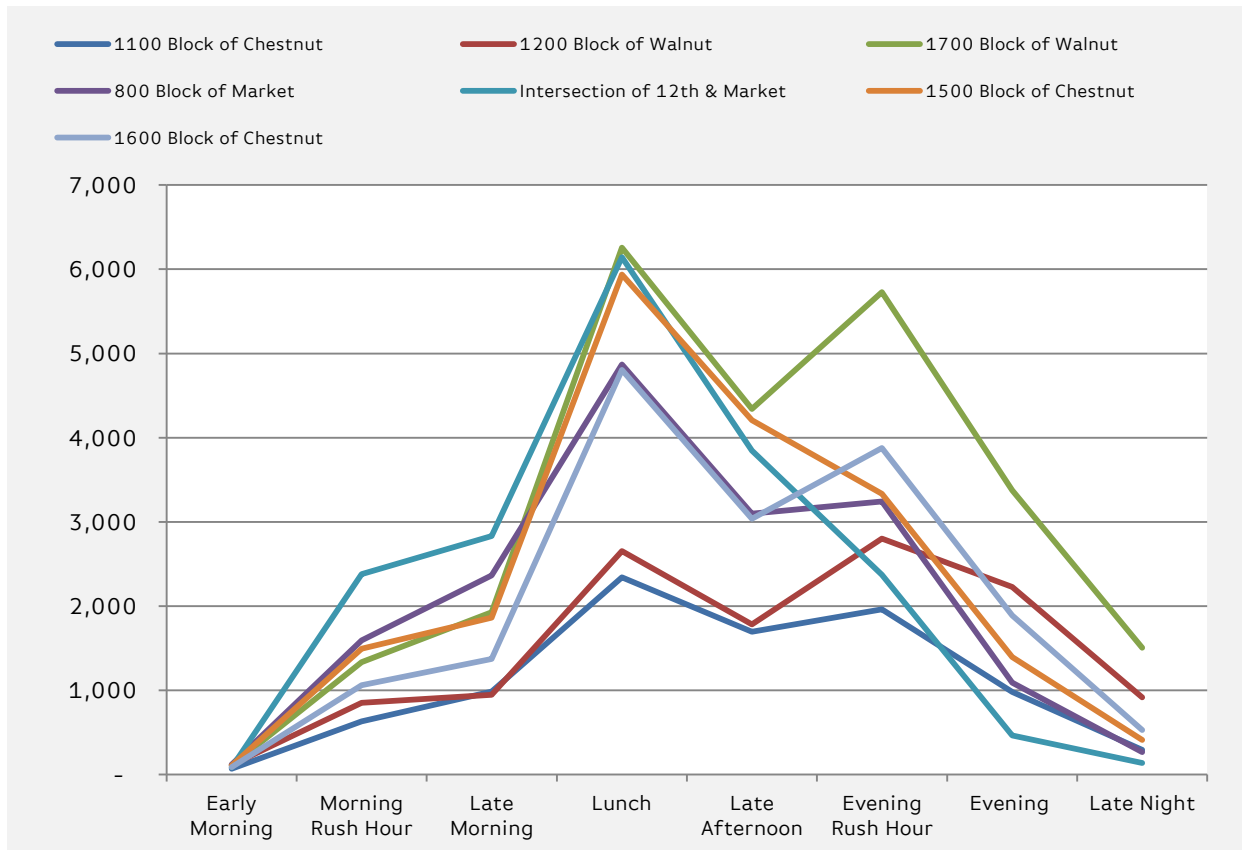

Map of Counting Locations

Example Camera Positions

Headlines for November 2011

Pedestrian activity in Center City Philadelphia was up ▼ -7.4% compared to last month

Pedestrian activity in Center City Philadelphia was up compared to same month last year

Average Daily Pedestrian Count – November 2011

	Average Weekday Pedestrian Activity		Average Weekend Pedestrian Activity	
	2011	2010	2011	2010
1100 Block of Chestnut	9,508	-	7,607	-
1200 Block of Walnut	12,076	-	12,878	-
1700 Block of Walnut	22,997	-	28,531	-
800 Block of Market	17,621	-	14,221	-
Intersection of 12th & Market	19,564	-	14,990	-
1500 Block of Chestnut	19,615	-	16,591	-
1600 Block of Chestnut	17,323	-	15,006	-

Average Daily Pedestrian Count by Time of Day  
November 2011

	1100 Block of Chestnut		1200 Block of Walnut		1700 Block of Walnut		800 Block of Market		Intersection of 12th & Market		1500 Block of Chestnut		1600 Block of Chestnut	
	2011	2010	2011	2010	2011	2010	2011	2010	2011	2010	2011	2010	2011	2010
Early Morning	70	-	116	-	109	-	121	-	85	-	109	-	87	-
Morning RH*	634	-	853	-	1,333	-	1,592	-	2,380	-	1,496	-	1,061	-
Late Morning	986	-	949	-	1,926	-	2,366	-	2,833	-	1,862	-	1,372	-
Lunch	2,344	-	2,652	-	6,258	-	4,870	-	6,142	-	5,935	-	4,805	-
Late Afternoon	1,695	-	1,785	-	4,342	-	3,100	-	3,846	-	4,209	-	3,038	-
Evening RH*	1,964	-	2,804	-	5,728	-	3,242	-	2,371	-	3,335	-	3,877	-
Evening	981	-	2,227	-	3,375	-	1,090	-	463	-	1,395	-	1,890	-
Late Night	292	-	919	-	1,507	-	269	-	137	-	411	-	531	-

Time of Day Key

Early morning: 4am-6am

Morning RH: 6am-9am

Late Morning: 9am-11am

Lunch: 11am-2pm

Late Afternoon: 2pm-4pm

Evening RH: 4pm-7pm

Evening: 7pm-11pm