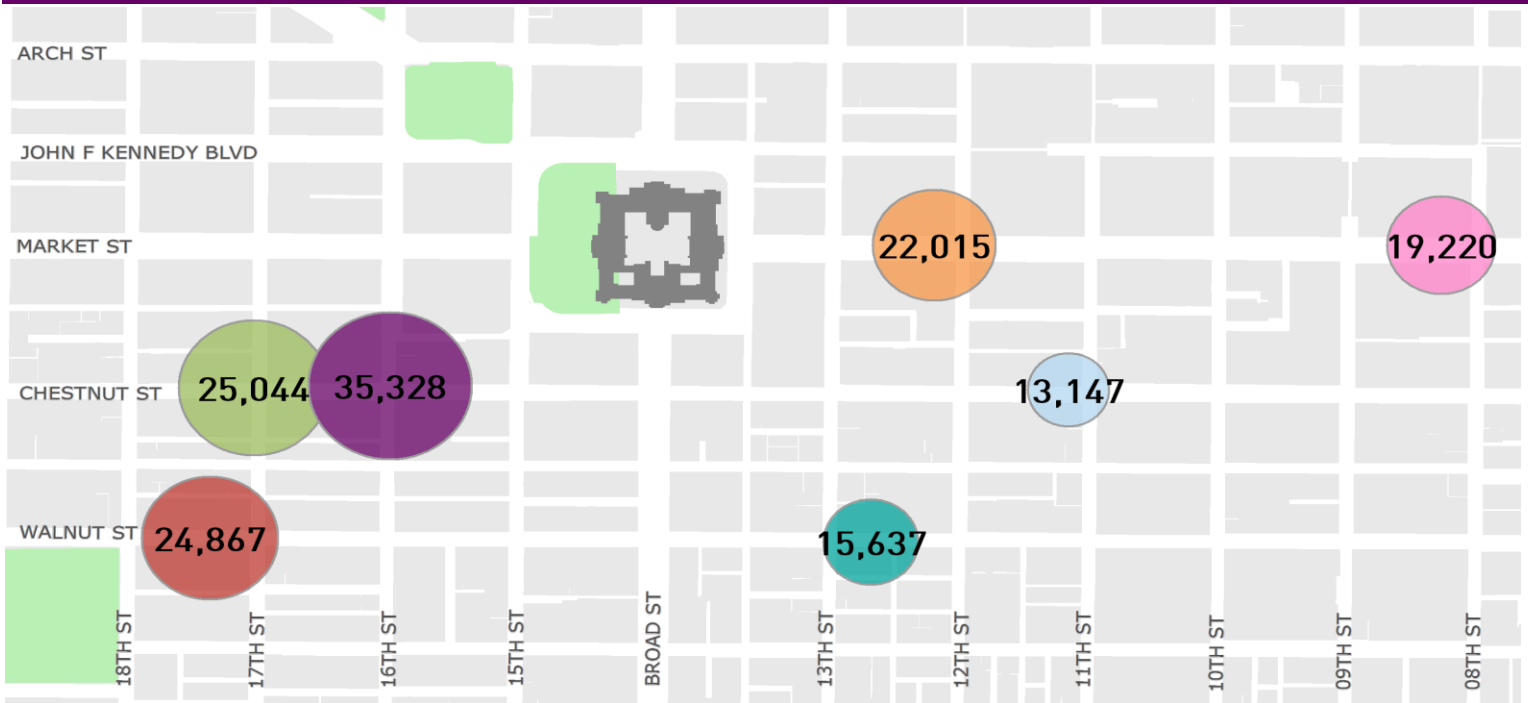

CENTER CITY REPORTS:
PEDESTRIAN COUNTS

November 2015

www.PhiladelphiaRetail.com

Average Daily Pedestrian Volume* by Location (Monday - Sunday)

Average Daily Pedestrian Volume* by Weekday/Weekend

*Pedestrian Volume refers to pedestrians traveling in both directions on either side of the street at the indicated locations

Average Hourly Pedestrian Volume* on Weekdays (Monday - Friday)

Average Hourly Pedestrian Volume* on Weekends (Saturday - Sunday)

*Pedestrian Volume refers to pedestrians traveling in both directions on either side of the street at the indicated locations