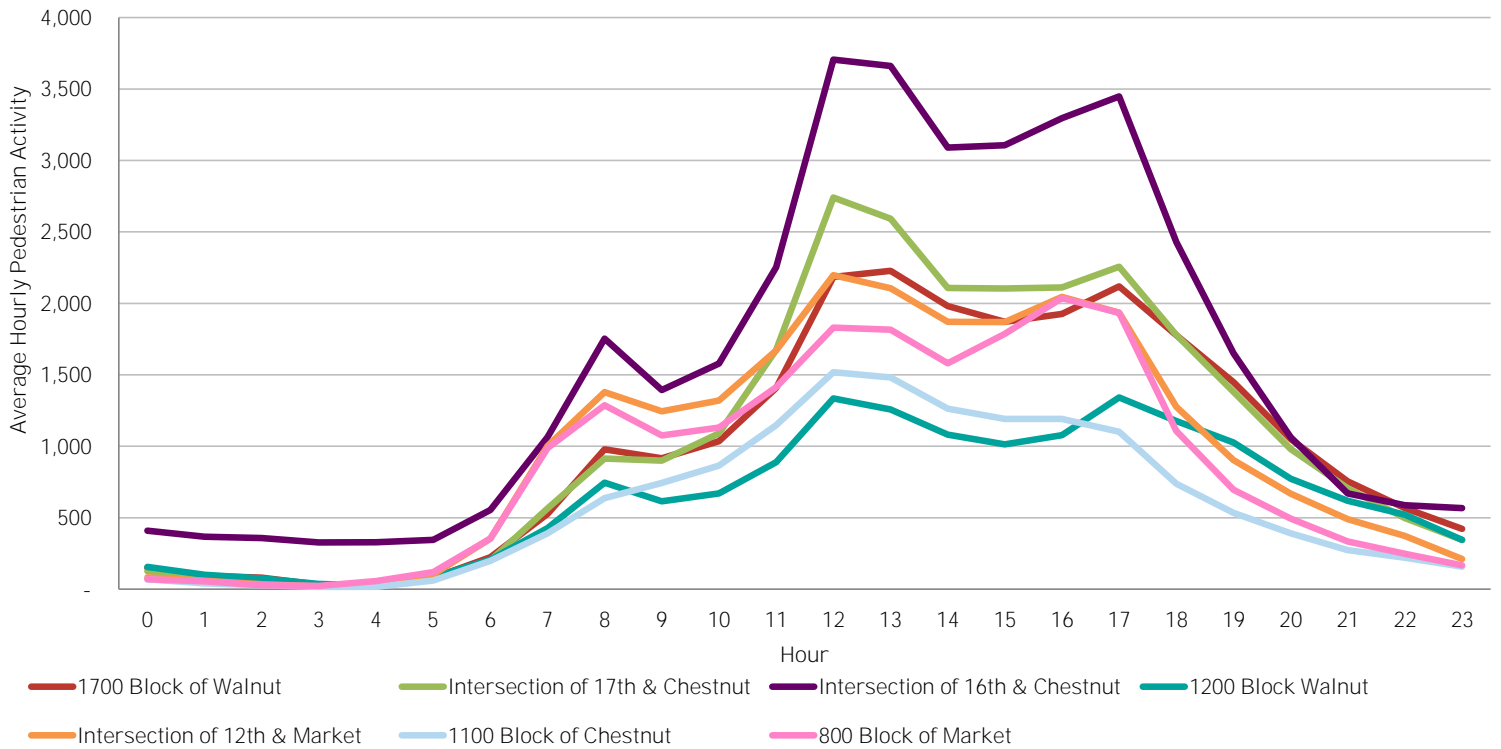

CENTER CITY REPORTS:
PEDESTRIAN COUNTS

November 2015

www.PhiladelphiaRetail.com

Average Daily Pedestrian Volume* by Location (Monday - Sunday)

Average Daily Pedestrian Volume* by Weekday/Weekend

*Pedestrian Volume refers to pedestrians traveling in both directions on either side of the street at the indicated locations

Average Hourly Pedestrian Volume* on Weekdays (Monday - Friday)

Average Hourly Pedestrian Volume* on Weekends (Saturday - Sunday)

*Pedestrian Volume refers to pedestrians traveling in both directions on either side of the street at the indicated locations