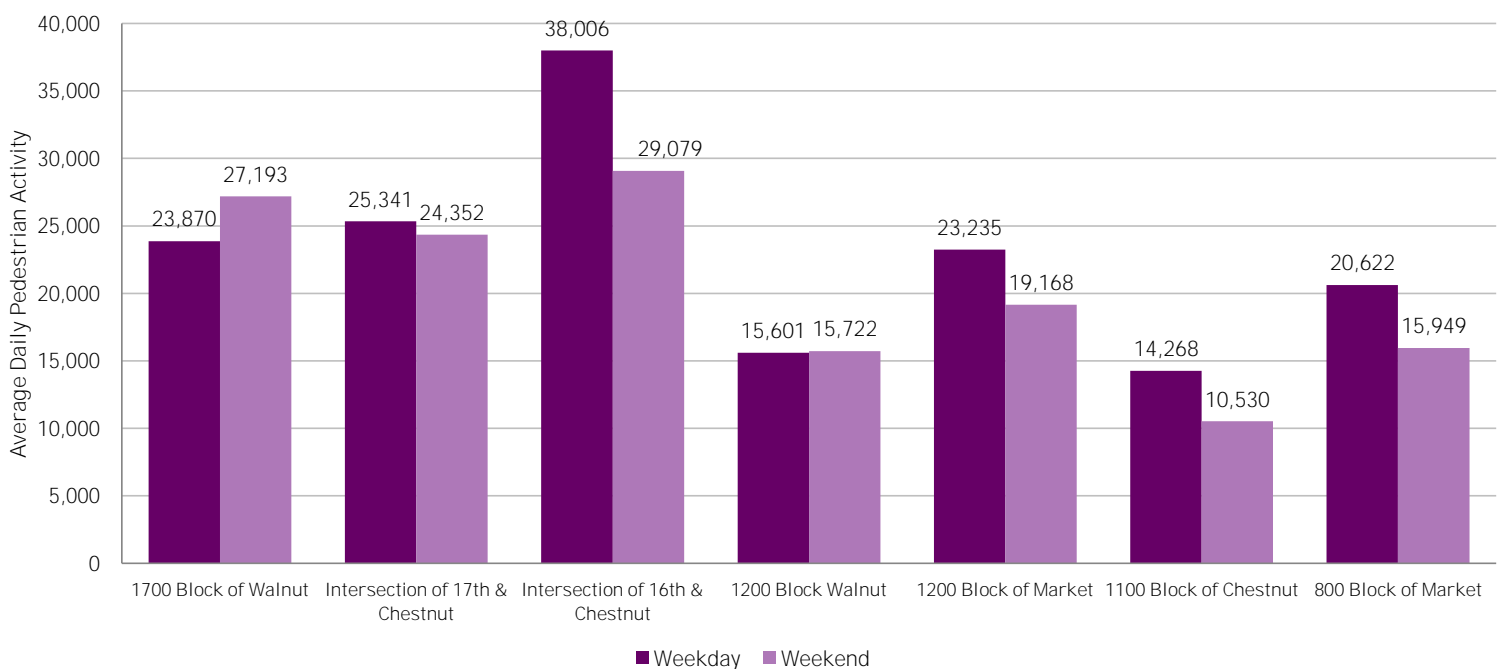

CENTER CITY REPORTS:
PEDESTRIAN COUNTS

November 2015

www.PhiladelphiaRetail.com

Average Daily Pedestrian Volume* by Location (Monday - Sunday)

Average Daily Pedestrian Volume* by Weekday/Weekend

*Pedestrian Volume refers to pedestrians traveling in both directions on either side of the street at the indicated locations

Average Hourly Pedestrian Volume* on Weekdays (Monday - Friday)

Average Hourly Pedestrian Volume* on Weekends (Saturday - Sunday)

*Pedestrian Volume refers to pedestrians traveling in both directions on either side of the street at the indicated locations