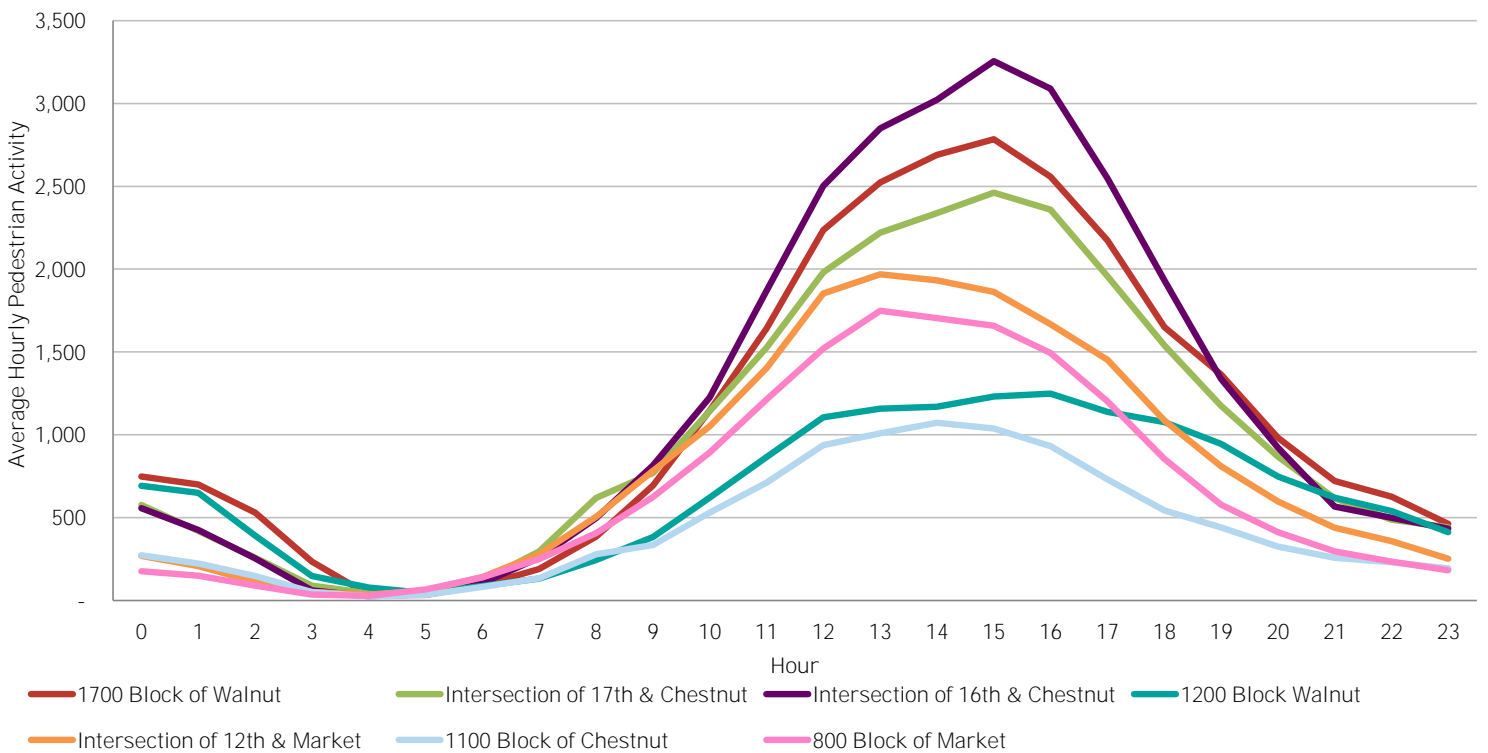

CENTER CITY REPORTS:
PEDESTRIAN COUNTS

November 2015

www.PhiladelphiaRetail.com

Average Daily Pedestrian Volume* by Location (Monday - Sunday)

Average Daily Pedestrian Volume* by Weekday/Weekend

*Pedestrian Volume refers to pedestrians traveling in both directions on either side of the street at the indicated locations

Average Hourly Pedestrian Volume* on Weekdays (Monday - Friday)

Average Hourly Pedestrian Volume* on Weekends (Saturday - Sunday)

*Pedestrian Volume refers to pedestrians traveling in both directions on either side of the street at the indicated locations