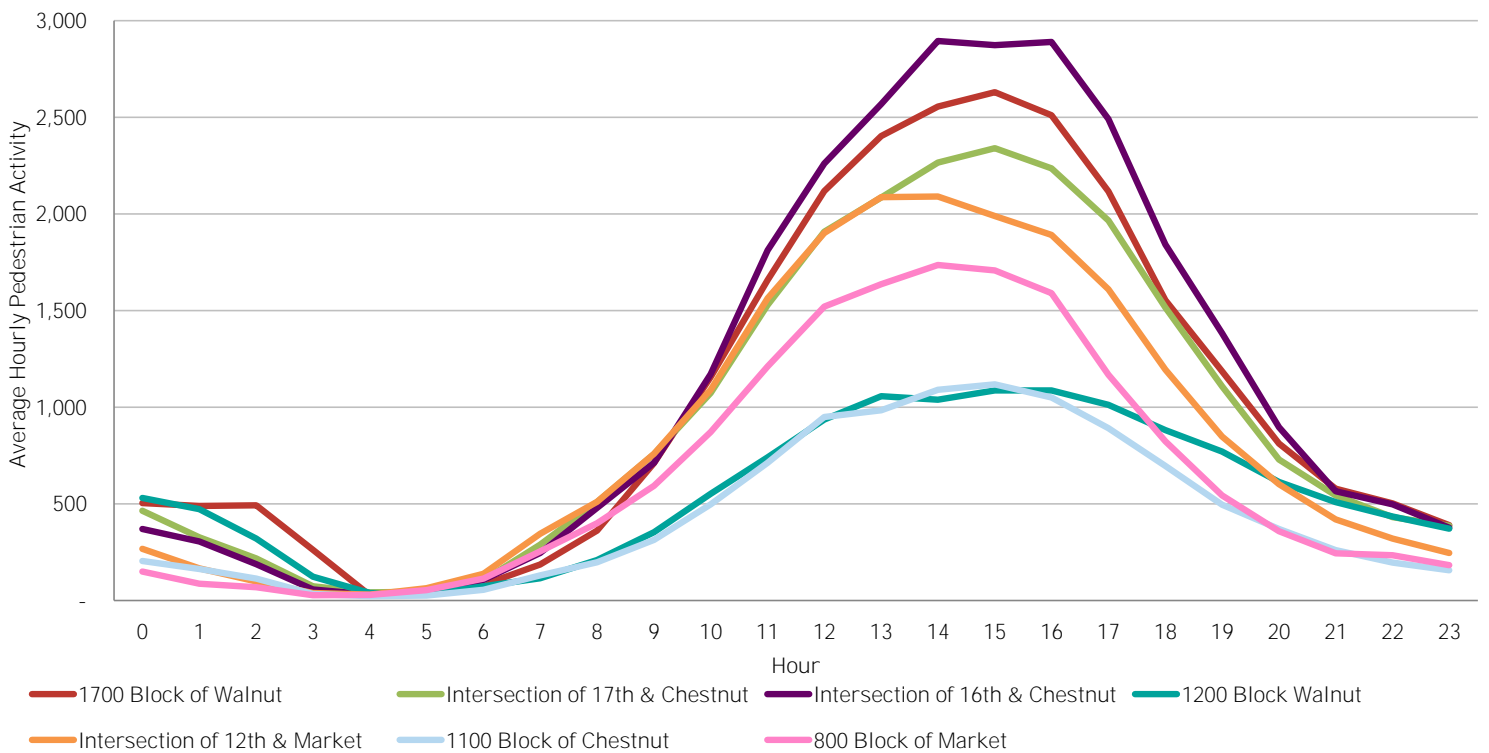

CENTER CITY REPORTS: PEDESTRIAN COUNTS

November 2016

www.PhiladelphiaRetail.com

Average Daily Pedestrian Volume* by Location (Monday - Sunday)

Average Daily Pedestrian Volume* by Weekday/Weekend

*Pedestrian Volume refers to pedestrians traveling in both directions on either side of the street at the indicated locations

Average Hourly Pedestrian Volume* on Weekdays (Monday - Friday)

Average Hourly Pedestrian Volume* on Weekends (Saturday - Sunday)

*Pedestrian Volume refers to pedestrians traveling in both directions on either side of the street at the indicated locations