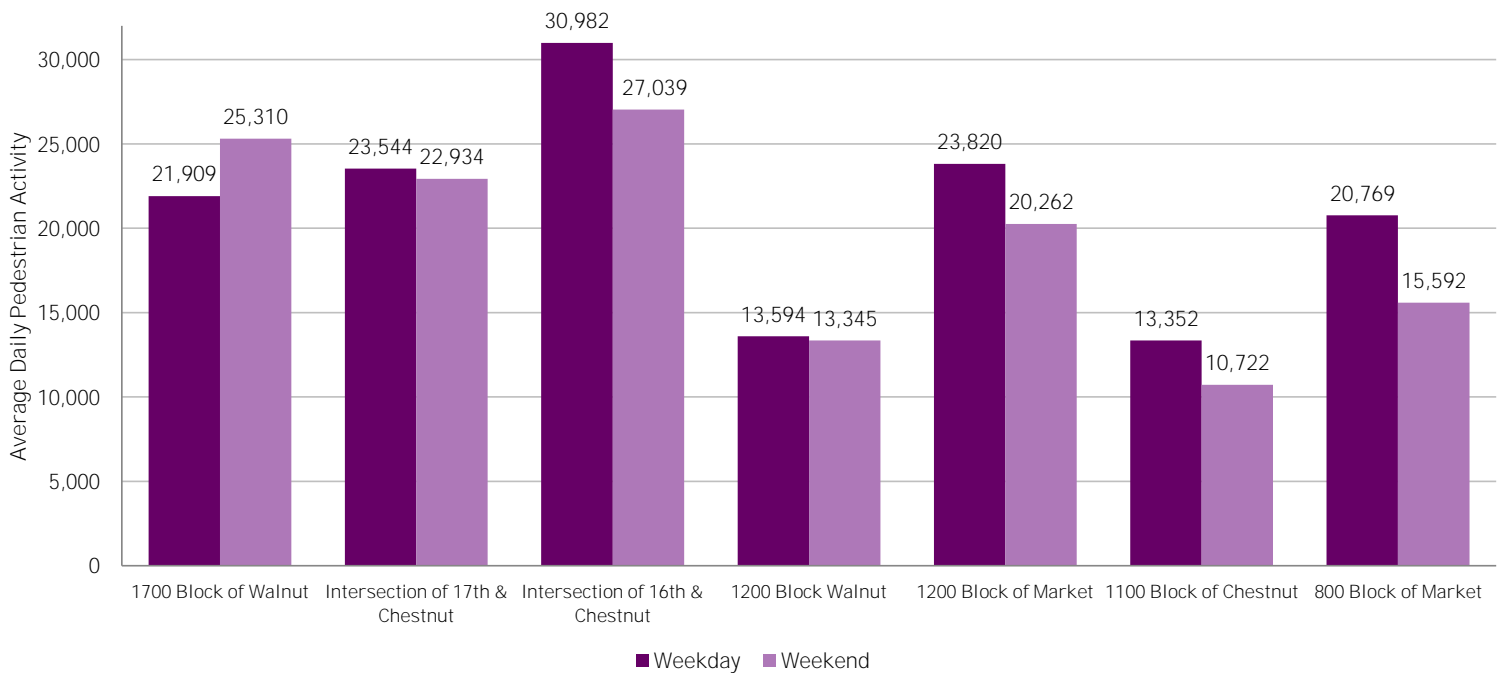

CENTER CITY REPORTS: PEDESTRIAN COUNTS

November 2016

www.PhiladelphiaRetail.com

Average Daily Pedestrian Volume* by Location (Monday - Sunday)

Average Daily Pedestrian Volume* by Weekday/Weekend

*Pedestrian Volume refers to pedestrians traveling in both directions on either side of the street at the indicated locations

Average Hourly Pedestrian Volume* on Weekdays (Monday - Friday)

Average Hourly Pedestrian Volume* on Weekends (Saturday - Sunday)

*Pedestrian Volume refers to pedestrians traveling in both directions on either side of the street at the indicated locations