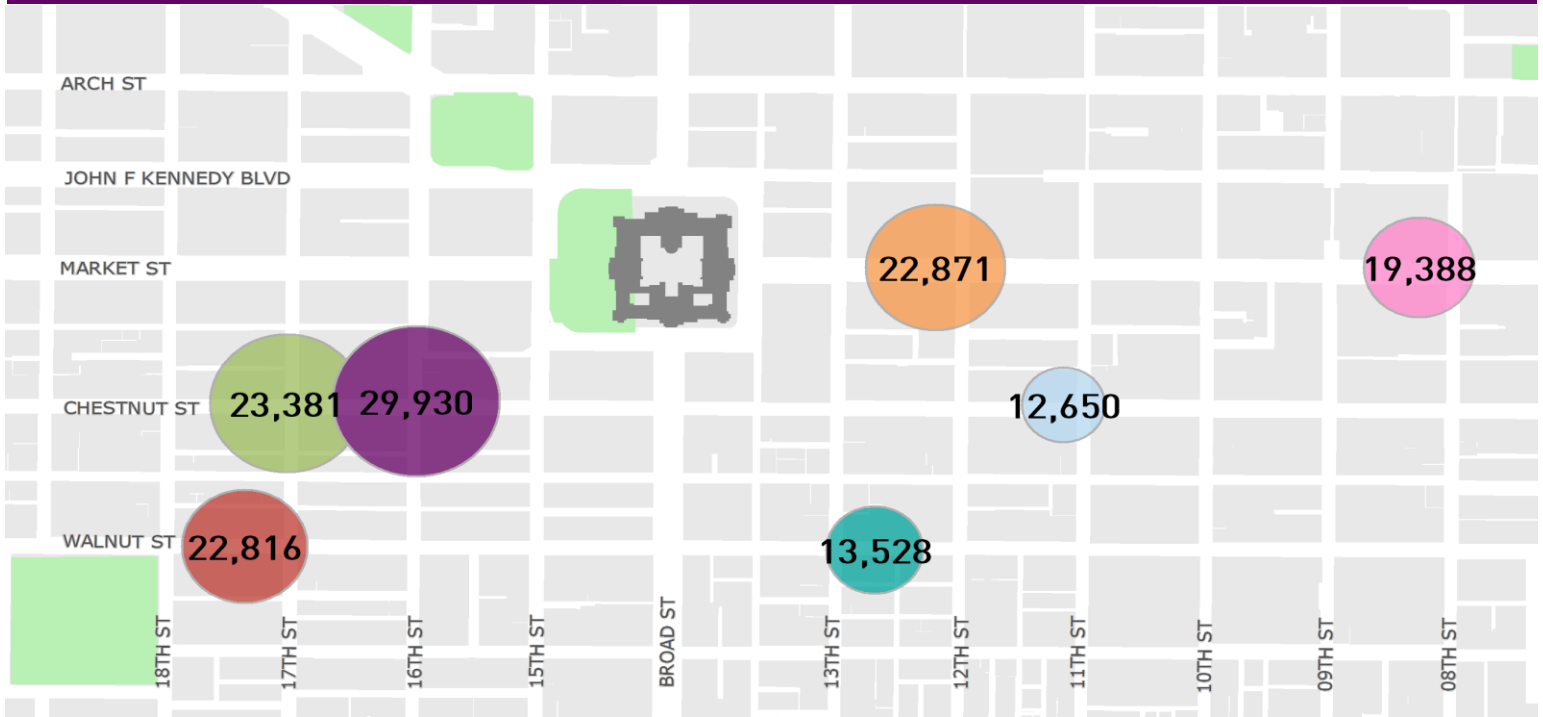

CENTER CITY REPORTS: PEDESTRIAN COUNTS

November 2016

www.PhiladelphiaRetail.com

Average Daily Pedestrian Volume* by Location (Monday - Sunday)

Average Daily Pedestrian Volume* by Weekday/Weekend

*Pedestrian Volume refers to pedestrians traveling in both directions on either side of the street at the indicated locations

Average Hourly Pedestrian Volume* on Weekdays (Monday - Friday)

Average Hourly Pedestrian Volume* on Weekends (Saturday - Sunday)

*Pedestrian Volume refers to pedestrians traveling in both directions on either side of the street at the indicated locations