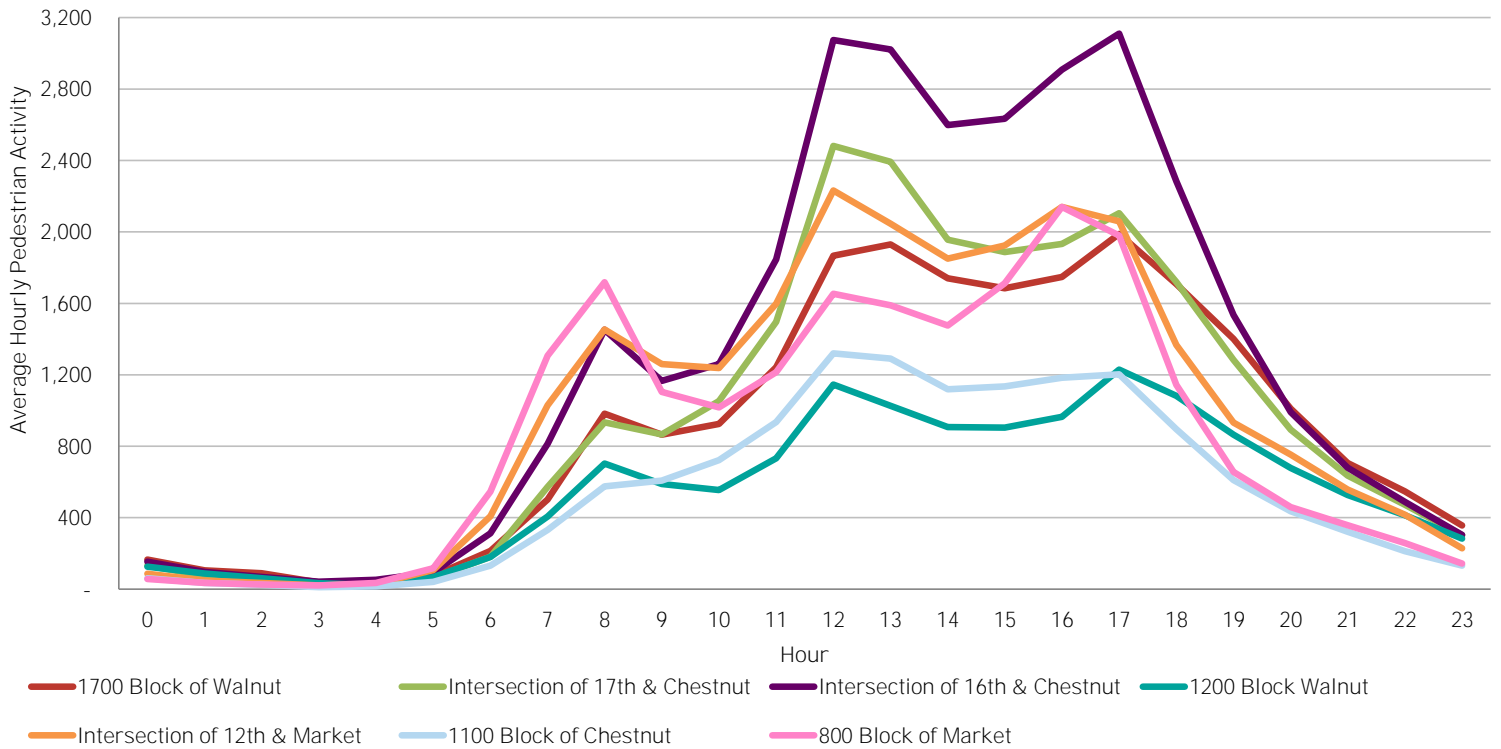

CENTER CITY REPORTS: PEDESTRIAN COUNTS

November 2016

www.PhiladelphiaRetail.com

Average Daily Pedestrian Volume* by Location (Monday - Sunday)

Average Daily Pedestrian Volume* by Weekday/Weekend

*Pedestrian Volume refers to pedestrians traveling in both directions on either side of the street at the indicated locations

Average Hourly Pedestrian Volume* on Weekdays (Monday - Friday)

Average Hourly Pedestrian Volume* on Weekends (Saturday - Sunday)

*Pedestrian Volume refers to pedestrians traveling in both directions on either side of the street at the indicated locations