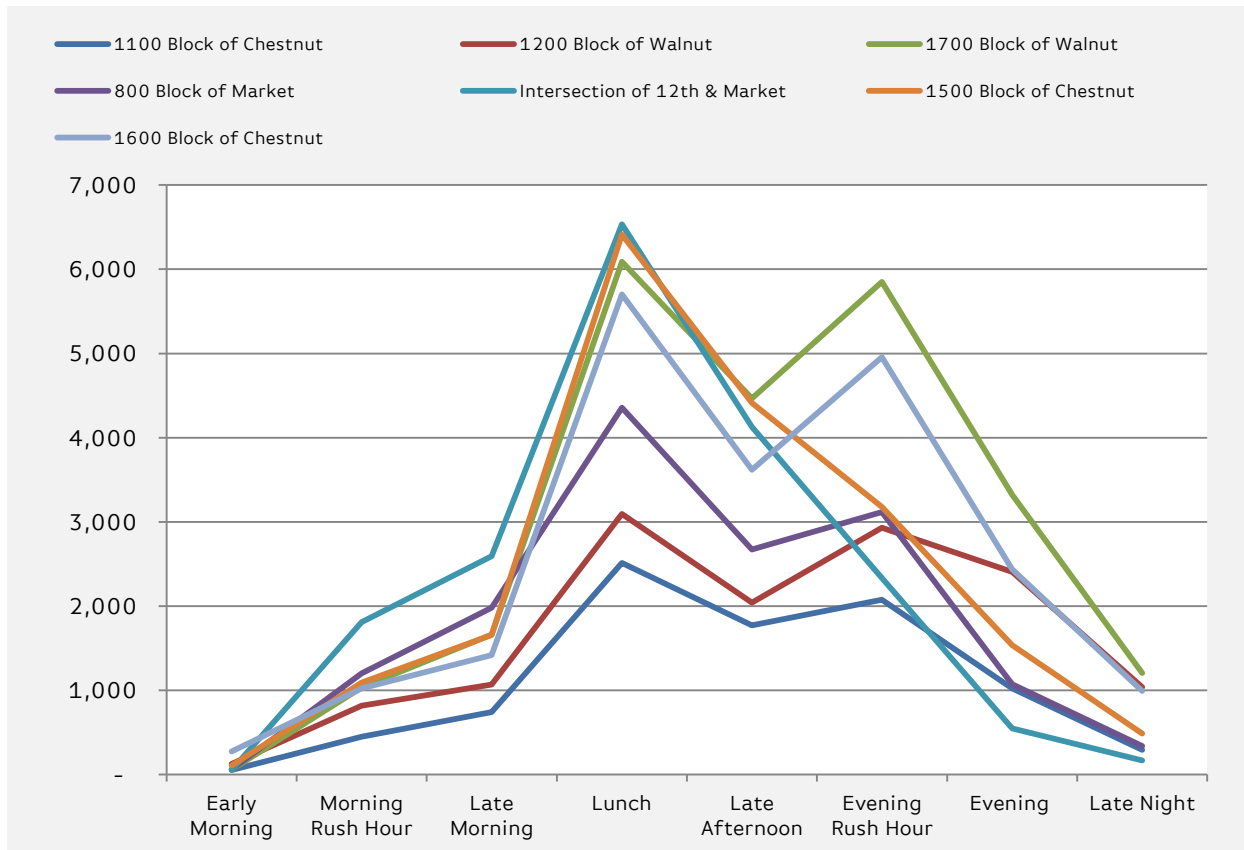

Map of Counting Locations

Example Camera Positions

Headlines for December 2011

Pedestrian activity in Center City Philadelphia was up ▲ 1.9% compared to last month

Pedestrian activity in Center City Philadelphia was up compared to same month last year

Average Daily Pedestrian Count – December 2011

	Average Weekday Pedestrian Activity		Average Weekend Pedestrian Activity	
	2011	2010	2011	2010
1100 Block of Chestnut	9,841	-	6,633	-
1200 Block of Walnut	13,577	-	13,405	-
1700 Block of Walnut	23,929	-	23,094	-
800 Block of Market	16,001	-	11,815	-
Intersection of 12th & Market	19,555	-	14,710	-
1500 Block of Chestnut	20,733	-	14,263	-
1600 Block of Chestnut	22,856	-	14,350	-

Average Daily Pedestrian Count by Time of Day
December 2011

	1100 Block of Chestnut		1200 Block of Walnut		1700 Block of Walnut		800 Block of Market		Intersection of 12th & Market		1500 Block of Chestnut		1600 Block of Chestnut	
	2011	2010	2011	2010	2011	2010	2011	2010	2011	2010	2011	2010	2011	2010
Early Morning	56	-	126	-	59	-	62	-	53	-	109	-	275	-
Morning RH*	449	-	819	-	1,035	-	1,202	-	1,810	-	1,090	-	1,023	-
Late Morning	743	-	1,071	-	1,661	-	1,981	-	2,593	-	1,658	-	1,418	-
Lunch	2,511	-	3,096	-	6,090	-	4,358	-	6,534	-	6,412	-	5,703	-
Late Afternoon	1,772	-	2,041	-	4,468	-	2,672	-	4,126	-	4,413	-	3,620	-
Evening RH*	2,077	-	2,930	-	5,851	-	3,116	-	2,335	-	3,179	-	4,956	-
Evening	1,023	-	2,408	-	3,322	-	1,074	-	549	-	1,537	-	2,438	-
Late Night	292	-	1,037	-	1,205	-	340	-	169	-	486	-	993	-