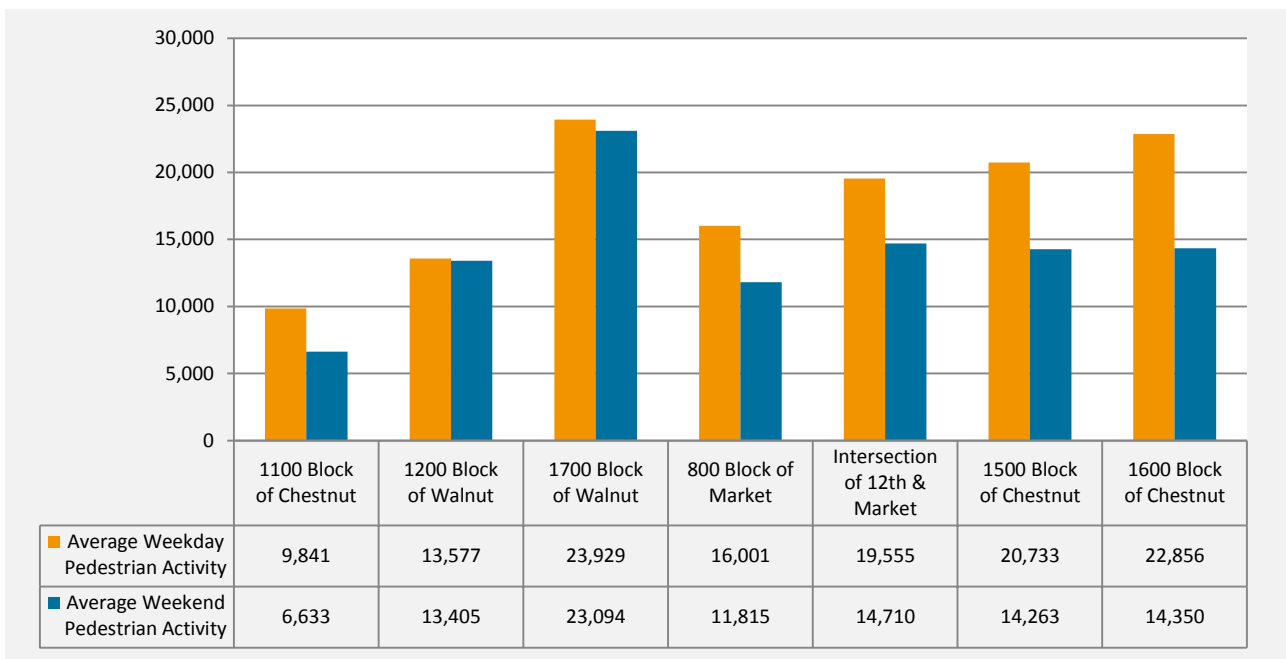

Map of Counting Locations

Example Camera Positions

Headlines for December 2011

Pedestrian activity in Center City Philadelphia was up ▲ 1.9% compared to last month

Pedestrian activity in Center City Philadelphia was up compared to same month last year

Average Daily Pedestrian Count – December 2011

	Average Weekday Pedestrian Activity		Average Weekend Pedestrian Activity	
	2011	2010	2011	2010
1100 Block of Chestnut	9,841	-	6,633	-
1200 Block of Walnut	13,577	-	13,405	-
1700 Block of Walnut	23,929	-	23,094	-
800 Block of Market	16,001	-	11,815	-
Intersection of 12th & Market	19,555	-	14,710	-
1500 Block of Chestnut	20,733	-	14,263	-
1600 Block of Chestnut	22,856	-	14,350	-

Average Daily Pedestrian Count by Time of Day
December 2011

	1100 Block of Chestnut		1200 Block of Walnut		1700 Block of Walnut		800 Block of Market		Intersection of 12th & Market		1500 Block of Chestnut		1600 Block of Chestnut	
	2011	2010	2011	2010	2011	2010	2011	2010	2011	2010	2011	2010	2011	2010
Early Morning	56	-	126	-	59	-	62	-	53	-	109	-	275	-
Morning RH*	449	-	819	-	1,035	-	1,202	-	1,810	-	1,090	-	1,023	-
Late Morning	743	-	1,071	-	1,661	-	1,981	-	2,593	-	1,658	-	1,418	-
Lunch	2,511	-	3,096	-	6,090	-	4,358	-	6,534	-	6,412	-	5,703	-
Late Afternoon	1,772	-	2,041	-	4,468	-	2,672	-	4,126	-	4,413	-	3,620	-
Evening RH*	2,077	-	2,930	-	5,851	-	3,116	-	2,335	-	3,179	-	4,956	-
Evening	1,023	-	2,408	-	3,322	-	1,074	-	549	-	1,537	-	2,438	-
Late Night	292	-	1,037	-	1,205	-	340	-	169	-	486	-	993	-