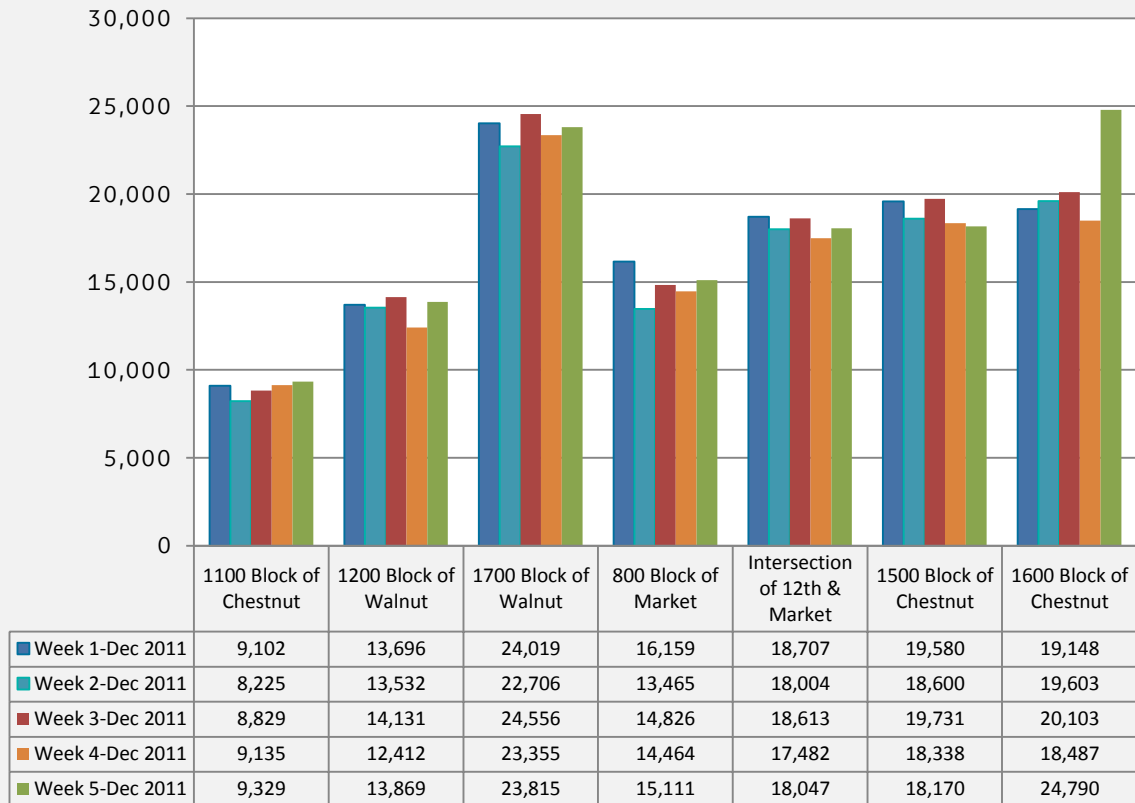

Average Daily Pedestrian Count by Time of Day
December 2011

	1100 Block of Chestnut		1200 Block of Walnut		1700 Block of Walnut		800 Block of Market		Intersection of 12th & Market		1500 Block of Chestnut		1600 Block of Chestnut	
	2011	2010	2011	2010	2011	2010	2011	2010	2011	2010	2011	2010	2011	2010
Early Morning	56	-	126	-	59	-	62	-	53	-	109	-	275	-
Morning RH*	449	-	819	-	1,035	-	1,202	-	1,810	-	1,090	-	1,023	-
Late Morning	743	-	1,071	-	1,661	-	1,981	-	2,593	-	1,658	-	1,418	-
Lunch	2,511	-	3,096	-	6,090	-	4,358	-	6,534	-	6,412	-	5,703	-
Late Afternoon	1,772	-	2,041	-	4,468	-	2,672	-	4,126	-	4,413	-	3,620	-
Evening RH*	2,077	-	2,930	-	5,851	-	3,116	-	2,335	-	3,179	-	4,956	-
Evening	1,023	-	2,408	-	3,322	-	1,074	-	549	-	1,537	-	2,438	-
Late Night	292	-	1,037	-	1,205	-	340	-	169	-	486	-	993	-

Time of Day Key

Early morning: 4am-6am

Morning RH: 6am-9am

Late Morning: 9am-11am

Lunch: 11am-2pm

Late Afternoon: 2pm-4pm

Evening RH: 4pm-7pm

Evening: 7pm-11pm

Late Night: 11pm-4am

*N.B. RH stands for Rush Hour

Average Pedestrian Count by Week-December 2011

	Week 1-Dec 2011		Week 2-Dec 2011		Week 3-Dec 2011		Week 4-Dec 2011		Week 5-Dec 2011	
	2011	2010	2011	2010	2011	2010	2011	2010	2011	2010
1100 Block of Chestnut	9,102	-	8,225	-	8,829	-	9,135	-	9,329	-
1200 Block of Walnut	13,696	-	13,532	-	14,131	-	12,412	-	13,869	-
1700 Block of Walnut	24,019	-	22,706	-	24,556	-	23,355	-	23,815	-
800 Block of Market	16,159	-	13,465	-	14,826	-	14,464	-	15,111	-
Intersection of 12th & Market	18,707	-	18,004	-	18,613	-	17,482	-	18,047	-
1500 Block of Chestnut	19,580	-	18,600	-	19,731	-	18,338	-	18,170	-
1600 Block of Chestnut	19,148	-	19,603	-	20,103	-	18,487	-	24,790	-