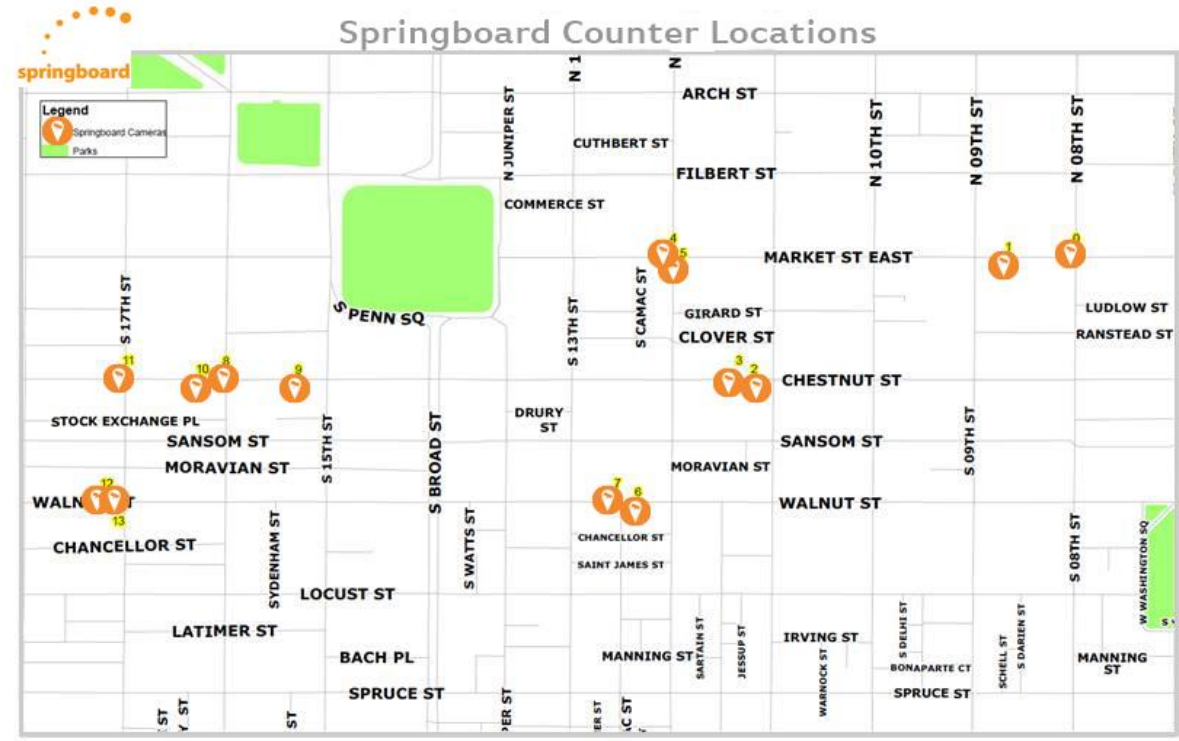

Map of Counting Locations

Example Camera Positions

Headlines for December 2011

Pedestrian activity in Center City Philadelphia was up ▲ 1.9% compared to last month

Pedestrian activity in Center City Philadelphia was up compared to same month last year

Average Daily Pedestrian Count – December 2011

	Average Weekday Pedestrian Activity		Average Weekend Pedestrian Activity	
	2011	2010	2011	2010
1100 Block of Chestnut	9,841	-	6,633	-
1200 Block of Walnut	13,577	-	13,405	-
1700 Block of Walnut	23,929	-	23,094	-
800 Block of Market	16,001	-	11,815	-
Intersection of 12th & Market	19,555	-	14,710	-
1500 Block of Chestnut	20,733	-	14,263	-
1600 Block of Chestnut	22,856	-	14,350	-

Late Night: 11pm-4am

*N.B. RH stands for Rush Hour

Average Pedestrian Count by Week-December 2011

	Week 1-Dec 2011		Week 2-Dec 2011		Week 3-Dec 2011		Week 4-Dec 2011		Week 5-Dec 2011	
	2011	2010	2011	2010	2011	2010	2011	2010	2011	2010
1100 Block of Chestnut	9,102	-	8,225	-	8,829	-	9,135	-	9,329	-
1200 Block of Walnut	13,696	-	13,532	-	14,131	-	12,412	-	13,869	-
1700 Block of Walnut	24,019	-	22,706	-	24,556	-	23,355	-	23,815	-
800 Block of Market	16,159	-	13,465	-	14,826	-	14,464	-	15,111	-
Intersection of 12th & Market	18,707	-	18,004	-	18,613	-	17,482	-	18,047	-
1500 Block of Chestnut	19,580	-	18,600	-	19,731	-	18,338	-	18,170	-
1600 Block of Chestnut	19,148	-	19,603	-	20,103	-	18,487	-	24,790	-