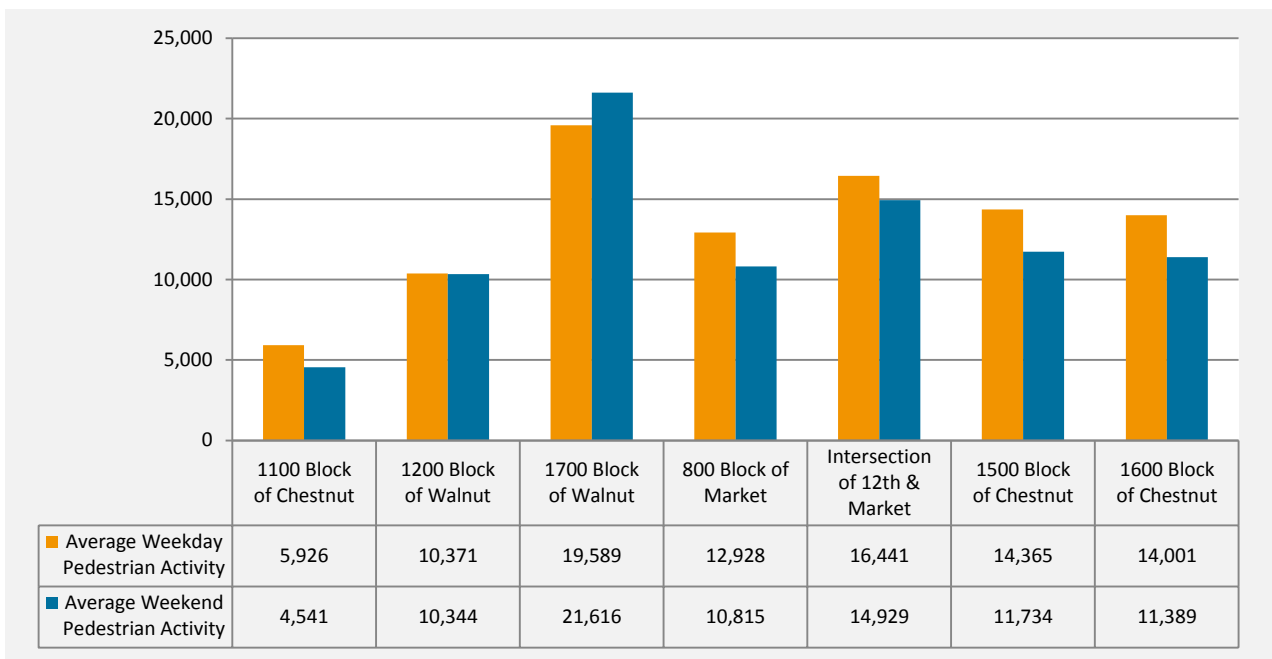

Map of Counting Locations

Example Camera Positions

Headlines for December 2013

- Pedestrian activity in Center City Philadelphia was ▼ -13.7% compared to last month
- Pedestrian activity across New York was ▲ 9.9% compared to last month
- Pedestrian activity in Center City Philadelphia was ▼ -4.8% compared to same month last year
- Pedestrian activity across New York was ▲ 5.3% compared to same month last year

Average Daily Pedestrian Count– December 2013

	Average Weekday Pedestrian Activity		Average Weekend Pedestrian Activity	
	2013	2012	2013	2012
1100 Block of Chestnut	5,926	7,986	4,541	5,815
1200 Block of Walnut	10,371	10,996	10,344	9,924
1700 Block of Walnut	19,589	21,599	21,616	23,978
800 Block of Market	12,928	10,904	10,815	7,009
Intersection of 12th & Market	16,441	17,287	14,929	14,220
1500 Block of Chestnut	14,365	15,049	11,734	11,421
1600 Block of Chestnut	14,001	16,127	11,389	13,209

Average Daily Pedestrian Count by Time of Day
December 2013

	1100 Block of Chestnut		1200 Block of Walnut		1700 Block of Walnut		800 Block of Market		Intersection of 12th & Market		1500 Block of Chestnut		1600 Block of Chestnut	
	2013	2012	2013	2012	2013	2012	2013	2012	2013	2012	2013	2012	2013	2012
Early Morning	31	37	72	65	43	59	59	50	15	20	52	58	58	53
Morning RH*	316	396	669	664	918	999	892	798	1,674	1,649	757	758	671	937
Late Morning	511	631	795	764	1,511	1,575	1,531	1,261	2,327	2,367	1,164	1,120	1,007	1,264
Lunch	1,482	2,041	2,274	2,504	5,289	5,745	3,844	2,744	5,604	6,155	4,108	4,149	3,842	4,287
Late Afternoon	1,060	1,492	1,500	1,732	3,997	4,221	2,218	1,752	3,483	3,847	2,920	3,067	2,551	2,724
Evening RH*	1,317	1,782	2,368	2,522	4,825	5,580	2,699	2,247	2,491	2,028	3,073	3,082	3,189	3,860
Evening	637	791	1,953	1,794	2,731	3,141	879	771	331	282	1,247	1,443	1,476	1,710
Late Night	177	195	733	646	855	960	202	167	84	62	292	335	462	458