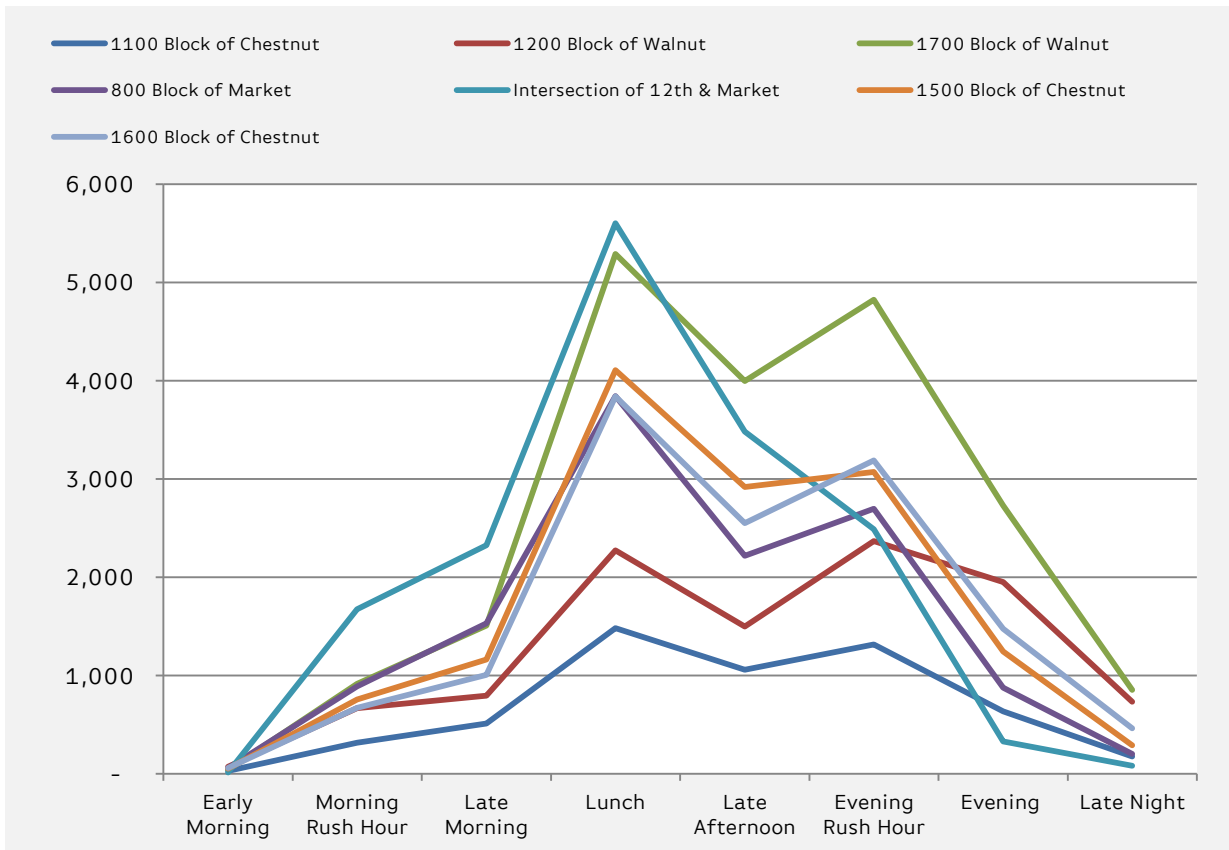

Map of Counting Locations

Example Camera Positions

Headlines for December 2013

- Pedestrian activity in Center City Philadelphia was ▼ -13.7% compared to last month
- Pedestrian activity across New York was ▲ 9.9% compared to last month
- Pedestrian activity in Center City Philadelphia was ▼ -4.8% compared to same month last year
- Pedestrian activity across New York was ▲ 5.3% compared to same month last year

Average Daily Pedestrian Count– December 2013

	Average Weekday Pedestrian Activity		Average Weekend Pedestrian Activity	
	2013	2012	2013	2012
1100 Block of Chestnut	5,926	7,986	4,541	5,815
1200 Block of Walnut	10,371	10,996	10,344	9,924
1700 Block of Walnut	19,589	21,599	21,616	23,978
800 Block of Market	12,928	10,904	10,815	7,009
Intersection of 12th & Market	16,441	17,287	14,929	14,220
1500 Block of Chestnut	14,365	15,049	11,734	11,421
1600 Block of Chestnut	14,001	16,127	11,389	13,209

Average Daily Pedestrian Count by Time of Day
December 2013

	1100 Block of Chestnut		1200 Block of Walnut		1700 Block of Walnut		800 Block of Market		Intersection of 12th & Market		1500 Block of Chestnut		1600 Block of Chestnut	
	2013	2012	2013	2012	2013	2012	2013	2012	2013	2012	2013	2012	2013	2012
Early Morning	31	37	72	65	43	59	59	50	15	20	52	58	58	53
Morning RH*	316	396	669	664	918	999	892	798	1,674	1,649	757	758	671	937
Late Morning	511	631	795	764	1,511	1,575	1,531	1,261	2,327	2,367	1,164	1,120	1,007	1,264
Lunch	1,482	2,041	2,274	2,504	5,289	5,745	3,844	2,744	5,604	6,155	4,108	4,149	3,842	4,287
Late Afternoon	1,060	1,492	1,500	1,732	3,997	4,221	2,218	1,752	3,483	3,847	2,920	3,067	2,551	2,724
Evening RH*	1,317	1,782	2,368	2,522	4,825	5,580	2,699	2,247	2,491	2,028	3,073	3,082	3,189	3,860
Evening	637	791	1,953	1,794	2,731	3,141	879	771	331	282	1,247	1,443	1,476	1,710
Late Night	177	195	733	646	855	960	202	167	84	62	292	335	462	458