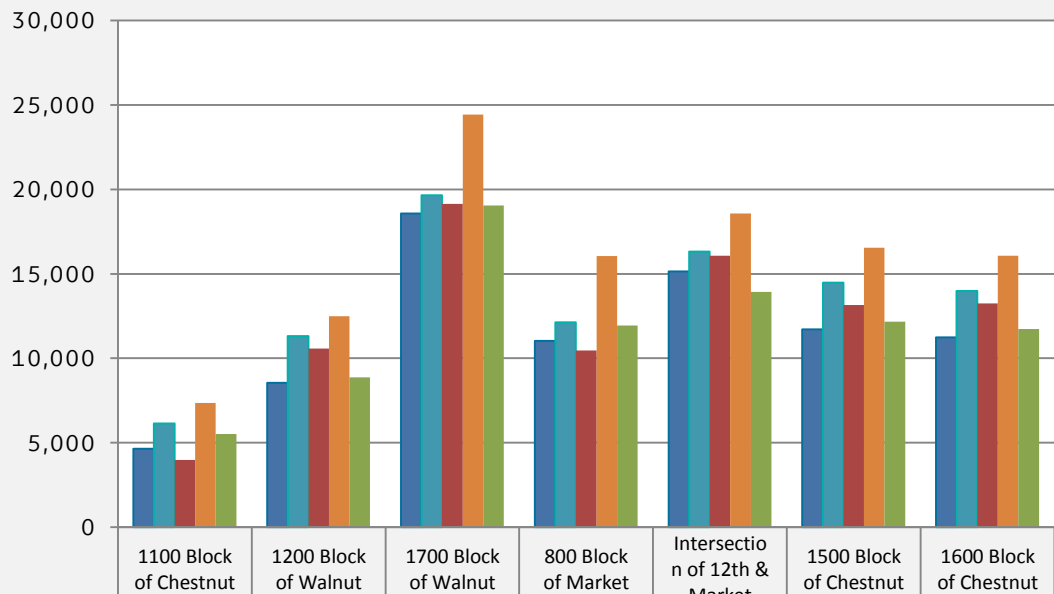

Average Daily Pedestrian Count by Time of Day
December 2013

	1100 Block of Chestnut		1200 Block of Walnut		1700 Block of Walnut		800 Block of Market		Intersection of 12th & Market		1500 Block of Chestnut		1600 Block of Chestnut	
	2013	2012	2013	2012	2013	2012	2013	2012	2013	2012	2013	2012	2013	2012
Early Morning	31	37	72	65	43	59	59	50	15	20	52	58	58	53
Morning RH*	316	396	669	664	918	999	892	798	1,674	1,649	757	758	671	937
Late Morning	511	631	795	764	1,511	1,575	1,531	1,261	2,327	2,367	1,164	1,120	1,007	1,264
Lunch	1,482	2,041	2,274	2,504	5,289	5,745	3,844	2,744	5,604	6,155	4,108	4,149	3,842	4,287
Late Afternoon	1,060	1,492	1,500	1,732	3,997	4,221	2,218	1,752	3,483	3,847	2,920	3,067	2,551	2,724
Evening RH*	1,317	1,782	2,368	2,522	4,825	5,580	2,699	2,247	2,491	2,028	3,073	3,082	3,189	3,860
Evening	637	791	1,953	1,794	2,731	3,141	879	771	331	282	1,247	1,443	1,476	1,710
Late Night	177	195	733	646	855	960	202	167	84	62	292	335	462	458

Time of Day Key

Early morning: 4am-6am

Morning RH: 6am-9am

Late Morning: 9am-11am

Lunch: 11am-2pm

Late Afternoon: 2pm-4pm

Evening RH: 4pm-7pm

Evening: 7pm-11pm

Late Night: 11pm-4am

*N.B. RH stands for Rush Hour

Average Pedestrian Count by Week-December 2013

	1100 Block of Chestnut	1200 Block of Walnut	1700 Block of Walnut	800 Block of Market	Intersection of 12th & Market	1500 Block of Chestnut	1600 Block of Chestnut
■ Week 1-Dec 2013	4,654	8,552	18,571	11,039	15,141	11,720	11,236
■ Week 2-Dec 2013	6,142	11,314	19,657	12,126	16,322	14,476	13,995
■ Week 3-Dec 2013	3,974	10,585	19,138	10,467	16,077	13,160	13,246
■ Week 4-Dec 2013	7,360	12,500	24,423	16,058	18,571	16,543	16,074
■ Week 5-Dec 2013	5,524	8,865	19,052	11,933	13,935	12,166	11,724