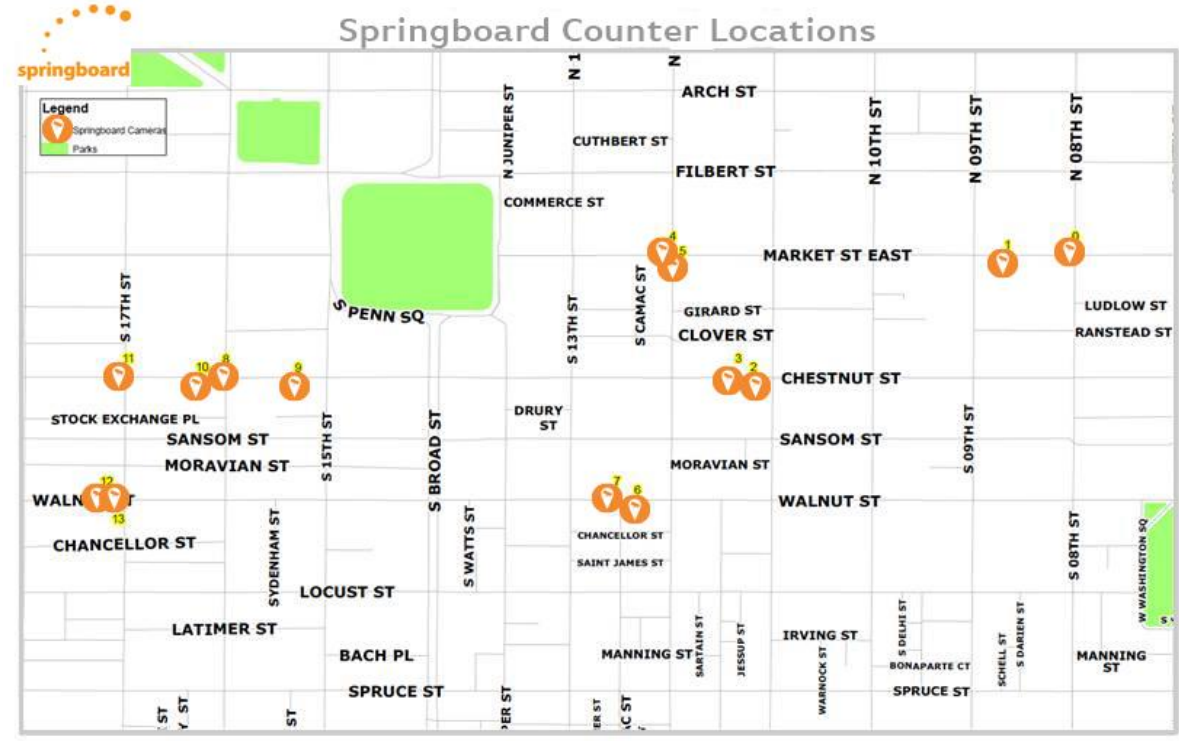

Map of Counting Locations

Example Camera Positions

Headlines for December 2013

- Pedestrian activity in Center City Philadelphia was ▼ -13.7% compared to last month
- Pedestrian activity across New York was ▲ 9.9% compared to last month
- Pedestrian activity in Center City Philadelphia was ▼ -4.8% compared to same month last year
- Pedestrian activity across New York was ▲ 5.3% compared to same month last year

Average Daily Pedestrian Count– December 2013

	Average Weekday Pedestrian Activity		Average Weekend Pedestrian Activity	
	2013	2012	2013	2012
1100 Block of Chestnut	5,926	7,986	4,541	5,815
1200 Block of Walnut	10,371	10,996	10,344	9,924
1700 Block of Walnut	19,589	21,599	21,616	23,978
800 Block of Market	12,928	10,904	10,815	7,009
Intersection of 12th & Market	16,441	17,287	14,929	14,220
1500 Block of Chestnut	14,365	15,049	11,734	11,421
1600 Block of Chestnut	14,001	16,127	11,389	13,209

Late Night: 11pm-4am

*N.B. RH stands for Rush Hour

Average Pedestrian Count by Week-December 2013

	1100 Block of Chestnut	1200 Block of Walnut	1700 Block of Walnut	800 Block of Market	Intersection of 12th & Market	1500 Block of Chestnut	1600 Block of Chestnut
■ Week 1-Dec 2013	4,654	8,552	18,571	11,039	15,141	11,720	11,236
■ Week 2-Dec 2013	6,142	11,314	19,657	12,126	16,322	14,476	13,995
■ Week 3-Dec 2013	3,974	10,585	19,138	10,467	16,077	13,160	13,246
■ Week 4-Dec 2013	7,360	12,500	24,423	16,058	18,571	16,543	16,074
■ Week 5-Dec 2013	5,524	8,865	19,052	11,933	13,935	12,166	11,724