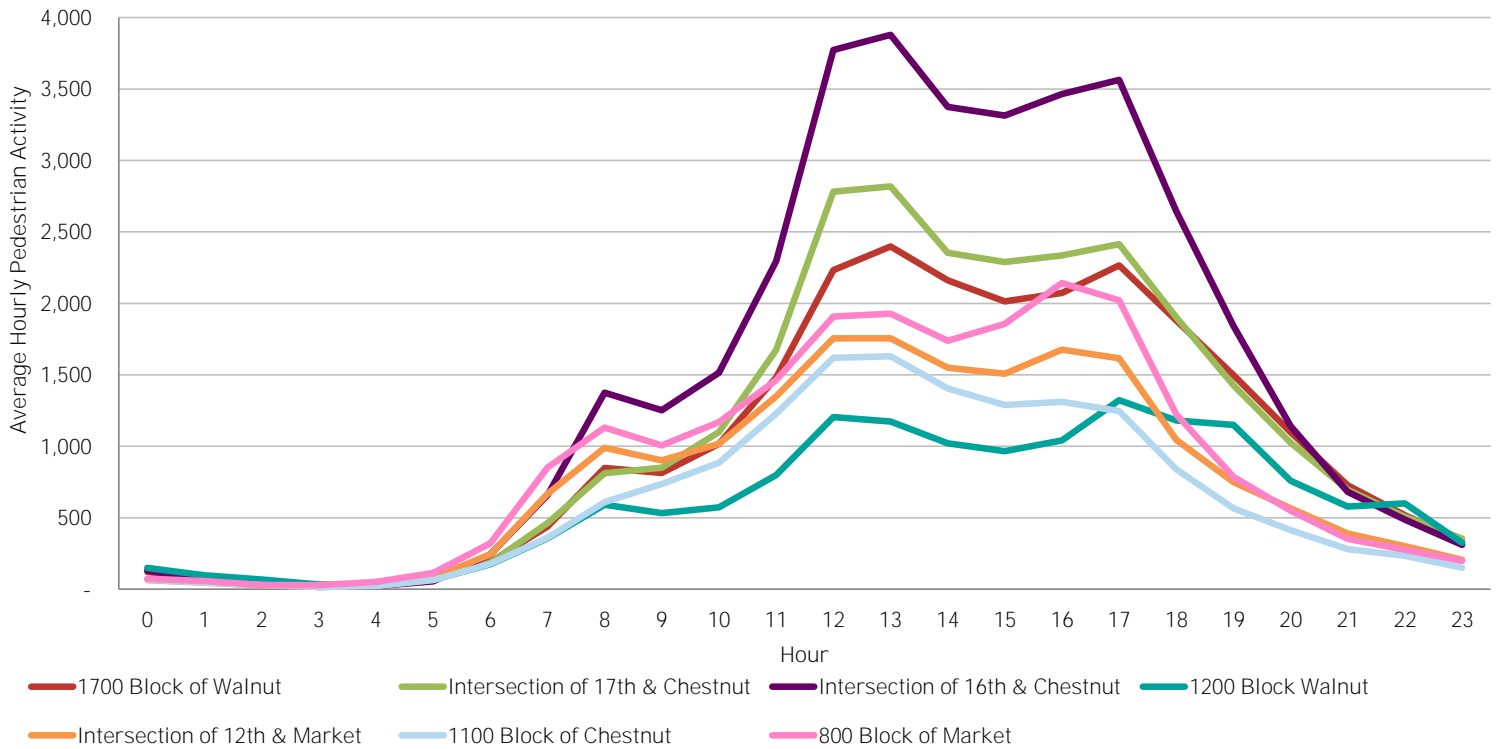

CENTER CITY REPORTS:
PEDESTRIAN COUNTS

December 2015

www.PhiladelphiaRetail.com

Average Daily Pedestrian Volume* by Location (Monday - Sunday)

Average Daily Pedestrian Volume* by Weekday/Weekend

*Pedestrian Volume refers to pedestrians traveling in both directions on either side of the street at the indicated locations

Average Hourly Pedestrian Volume* on Weekdays (Monday - Friday)

Average Hourly Pedestrian Volume* on Weekends (Saturday - Sunday)

*Pedestrian Volume refers to pedestrians traveling in both directions on either side of the street at the indicated locations