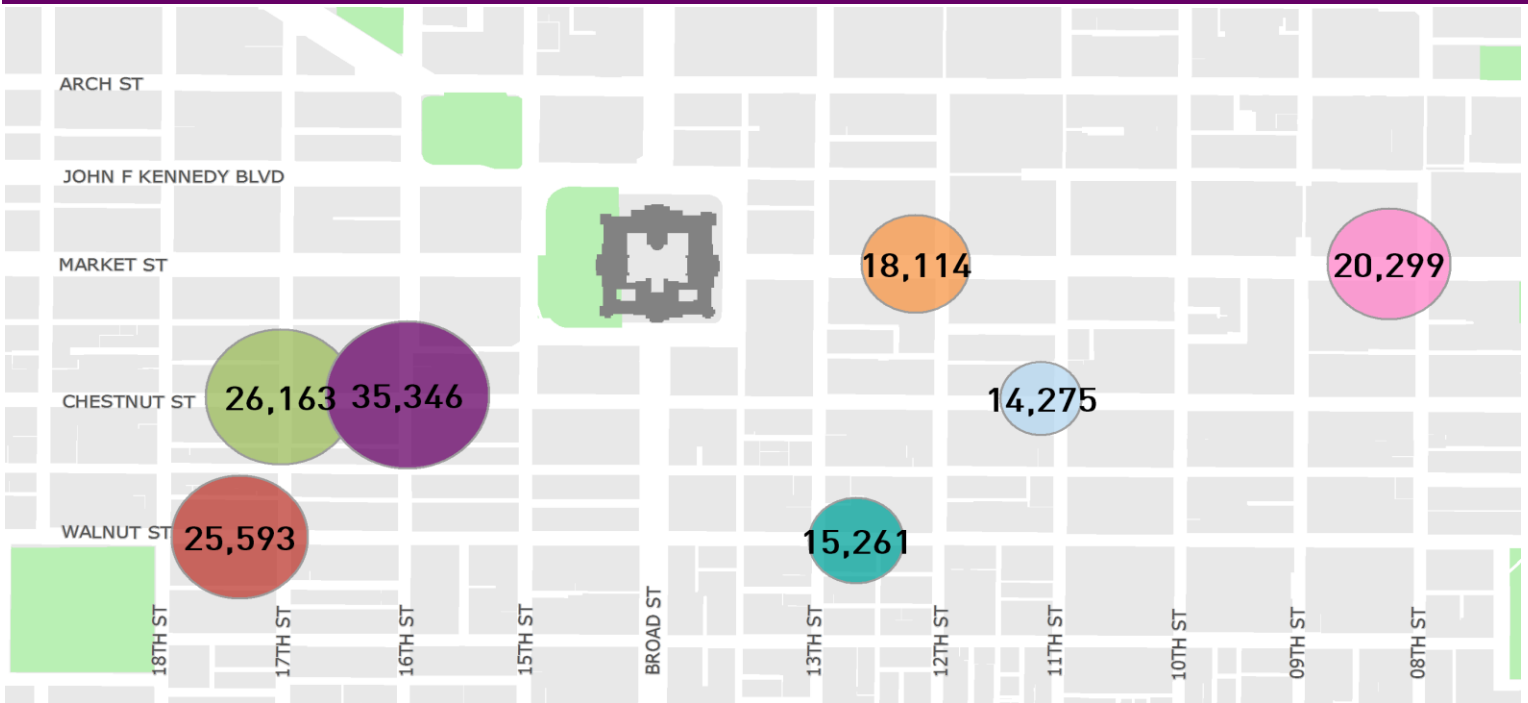

CENTER CITY REPORTS:
PEDESTRIAN COUNTS

December 2015

www.PhiladelphiaRetail.com

Average Daily Pedestrian Volume* by Location (Monday - Sunday)

Average Daily Pedestrian Volume* by Weekday/Weekend

*Pedestrian Volume refers to pedestrians traveling in both directions on either side of the street at the indicated locations

Average Hourly Pedestrian Volume* on Weekdays (Monday - Friday)

Average Hourly Pedestrian Volume* on Weekends (Saturday - Sunday)

*Pedestrian Volume refers to pedestrians traveling in both directions on either side of the street at the indicated locations