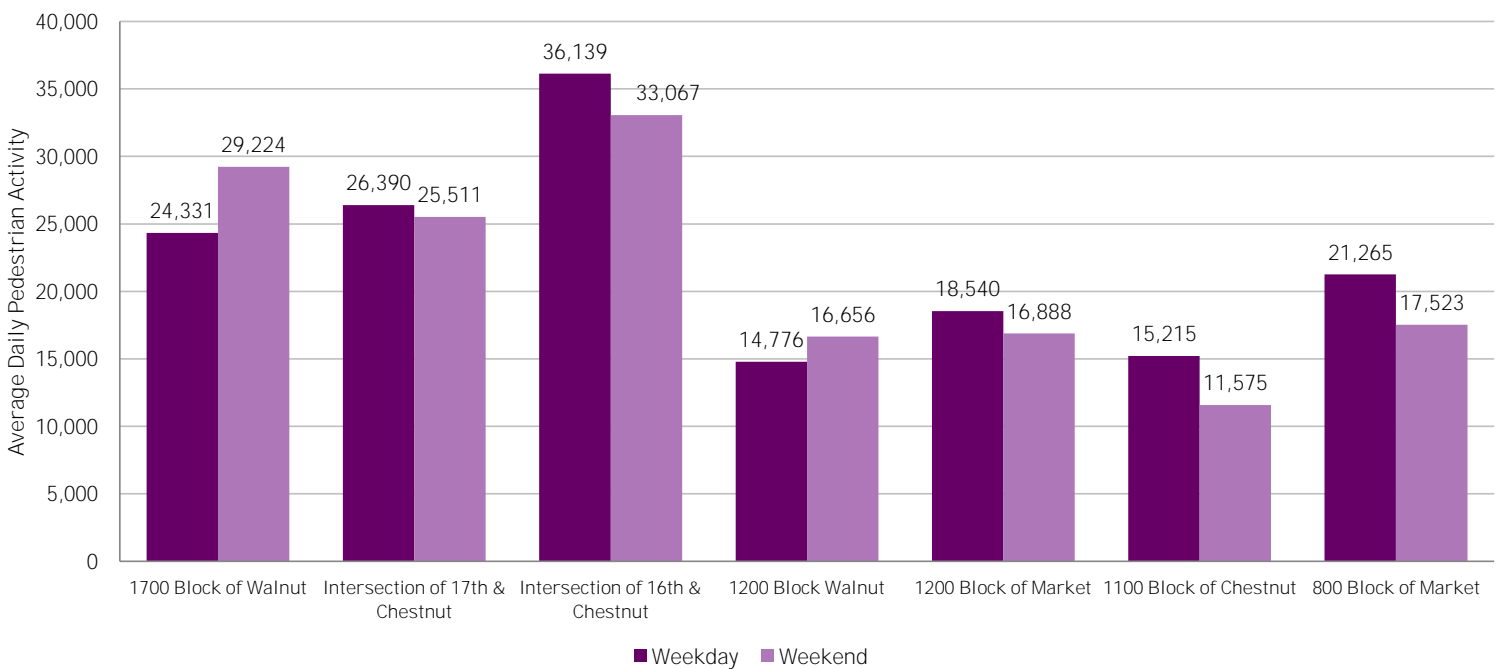

CENTER CITY REPORTS:
PEDESTRIAN COUNTS

December 2015

www.PhiladelphiaRetail.com

Average Daily Pedestrian Volume* by Location (Monday - Sunday)

Average Daily Pedestrian Volume* by Weekday/Weekend

*Pedestrian Volume refers to pedestrians traveling in both directions on either side of the street at the indicated locations

Average Hourly Pedestrian Volume* on Weekdays (Monday - Friday)

Average Hourly Pedestrian Volume* on Weekends (Saturday - Sunday)

*Pedestrian Volume refers to pedestrians traveling in both directions on either side of the street at the indicated locations