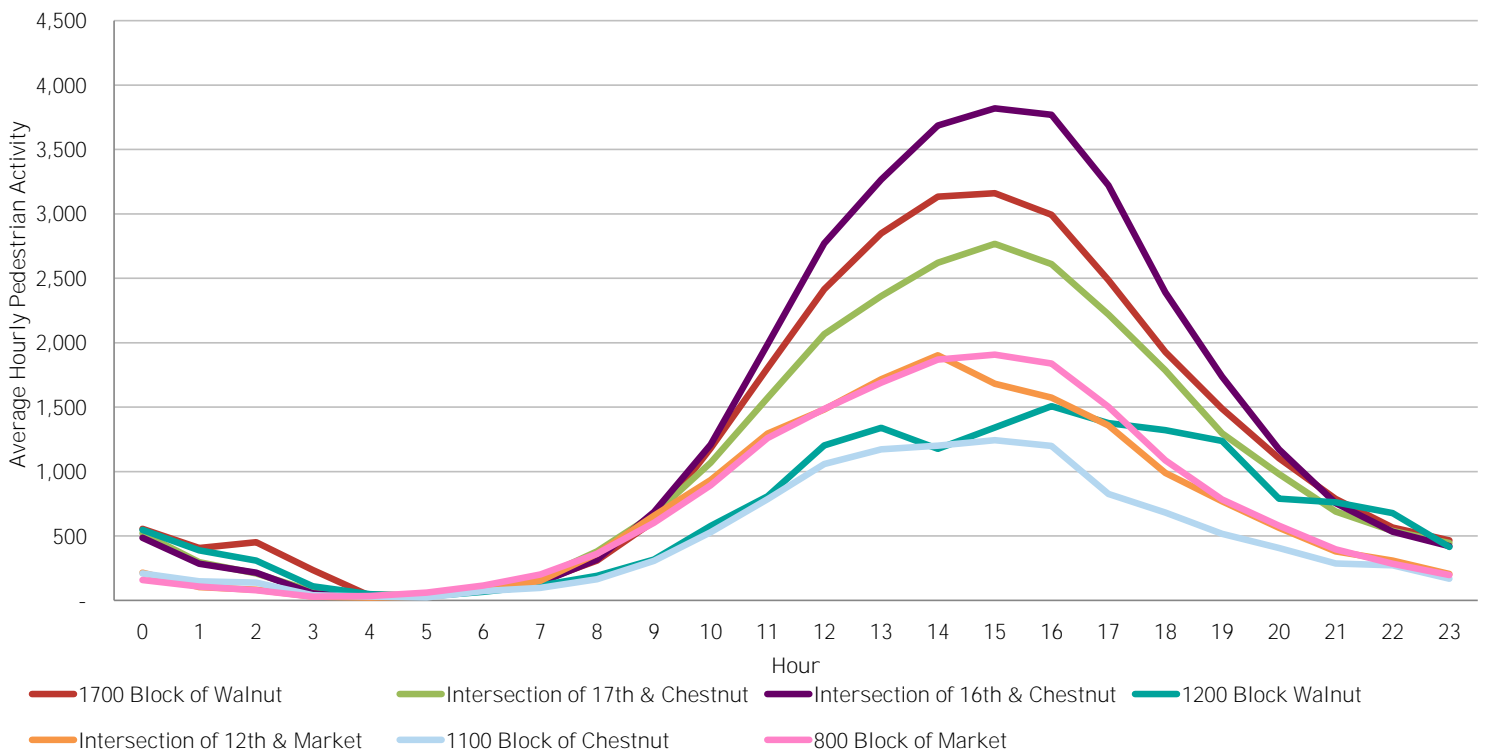

CENTER CITY REPORTS:
PEDESTRIAN COUNTS

December 2015

www.PhiladelphiaRetail.com

Average Daily Pedestrian Volume* by Location (Monday - Sunday)

Average Daily Pedestrian Volume* by Weekday/Weekend

*Pedestrian Volume refers to pedestrians traveling in both directions on either side of the street at the indicated locations

Average Hourly Pedestrian Volume* on Weekdays (Monday - Friday)

Average Hourly Pedestrian Volume* on Weekends (Saturday - Sunday)

*Pedestrian Volume refers to pedestrians traveling in both directions on either side of the street at the indicated locations