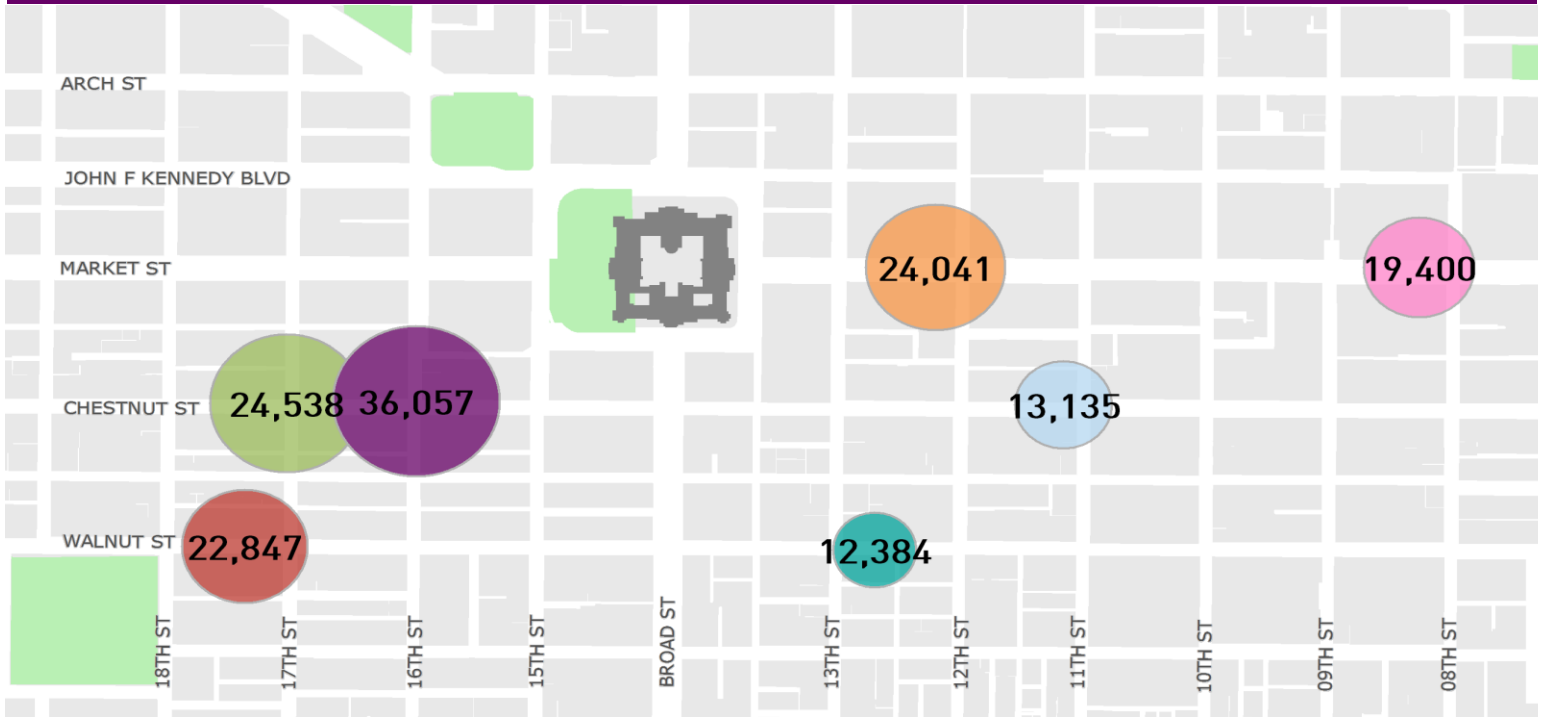

# CENTER CITY REPORTS: PEDESTRIAN COUNTS

December 2016

www.PhiladelphiaRetail.com

## Average Daily Pedestrian Volume\* by Location (Monday - Sunday)

## Average Daily Pedestrian Volume\* by Weekday/Weekend

\*Pedestrian Volume refers to pedestrians traveling in both directions on either side of the street at the indicated locations

## Average Hourly Pedestrian Volume\* on Weekdays (Monday - Friday)