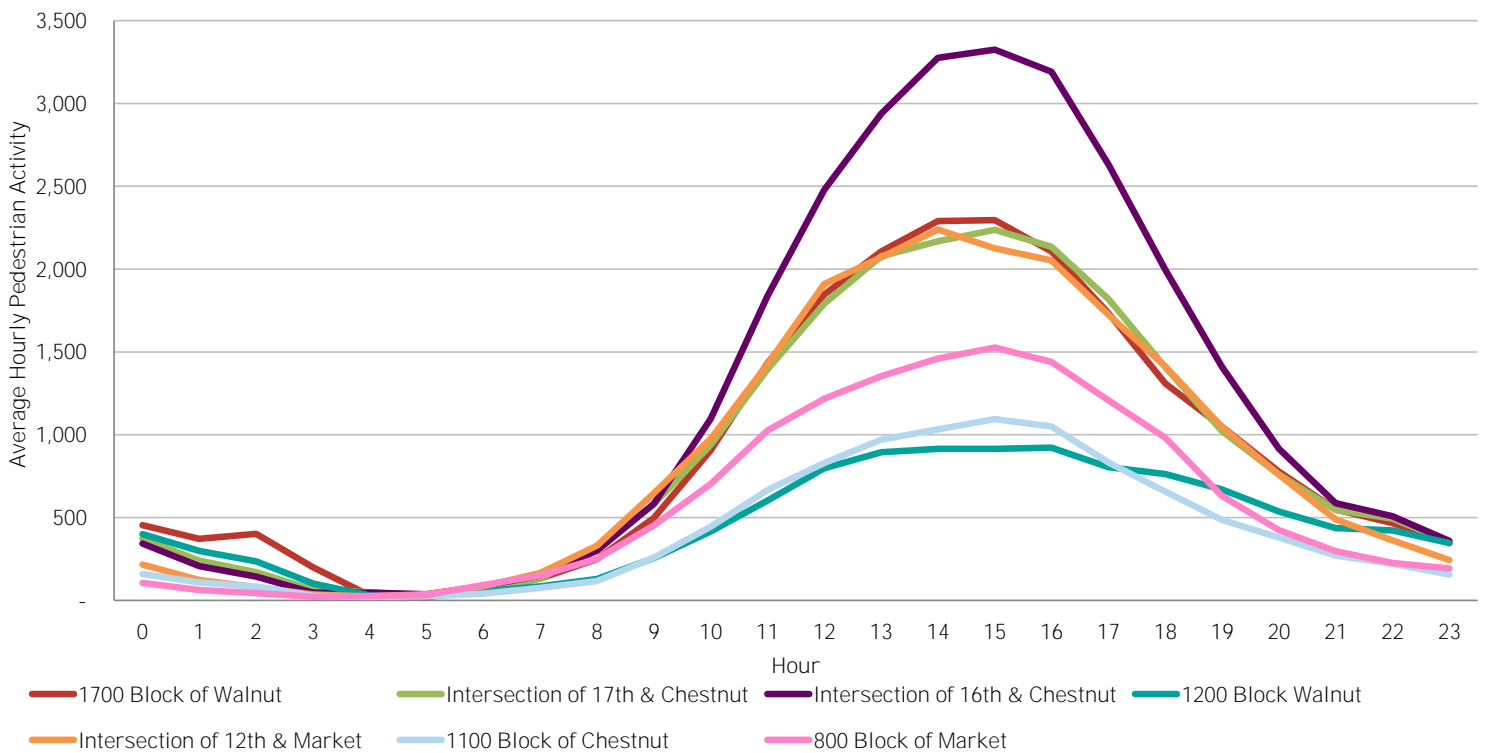

Average Hourly Pedestrian Volume* on Weekends (Saturday - Sunday)

*Pedestrian Volume refers to pedestrians traveling in both directions on either side of the street at the indicated locations

For more information on pedestrian counts contact Casandra Dominguez at cdominguez@centercityphila.org or 215.440.5533