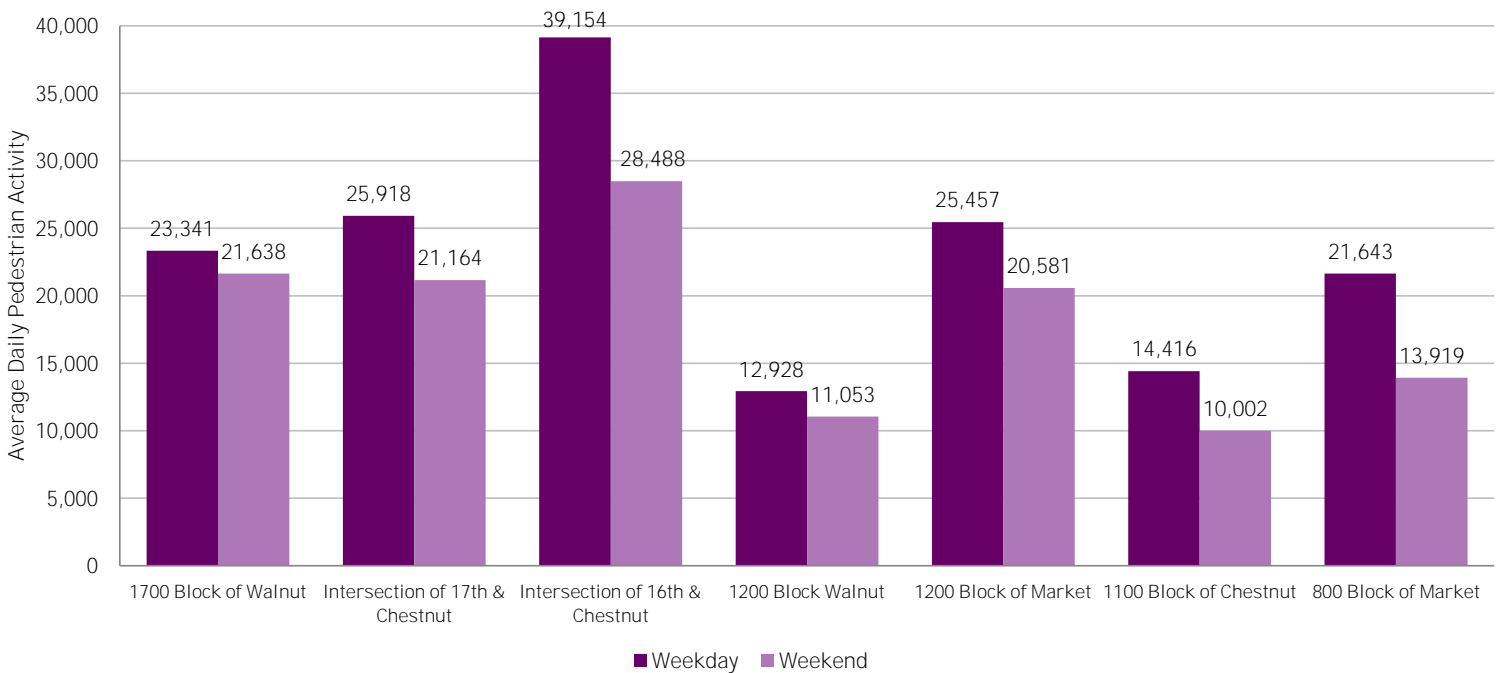

# CENTER CITY REPORTS: PEDESTRIAN COUNTS

December 2016

www.PhiladelphiaRetail.com

## Average Daily Pedestrian Volume\* by Location (Monday - Sunday)

## Average Daily Pedestrian Volume\* by Weekday/Weekend

\*Pedestrian Volume refers to pedestrians traveling in both directions on either side of the street at the indicated locations