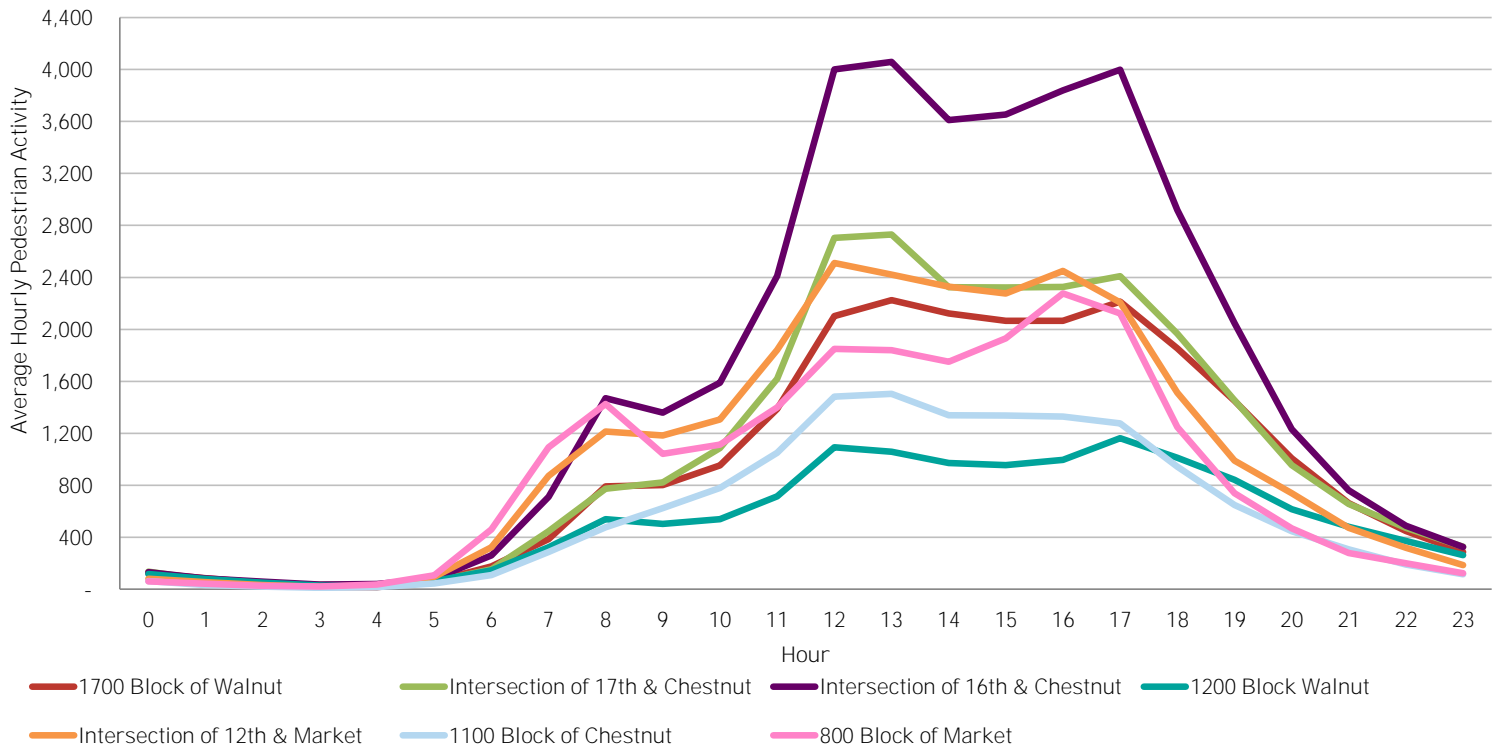

## Average Daily Pedestrian Volume\* by Location (Monday - Sunday)

## Average Daily Pedestrian Volume\* by Weekday/Weekend

\*Pedestrian Volume refers to pedestrians traveling in both directions on either side of the street at the indicated locations

## Average Hourly Pedestrian Volume\* on Weekdays (Monday - Friday)